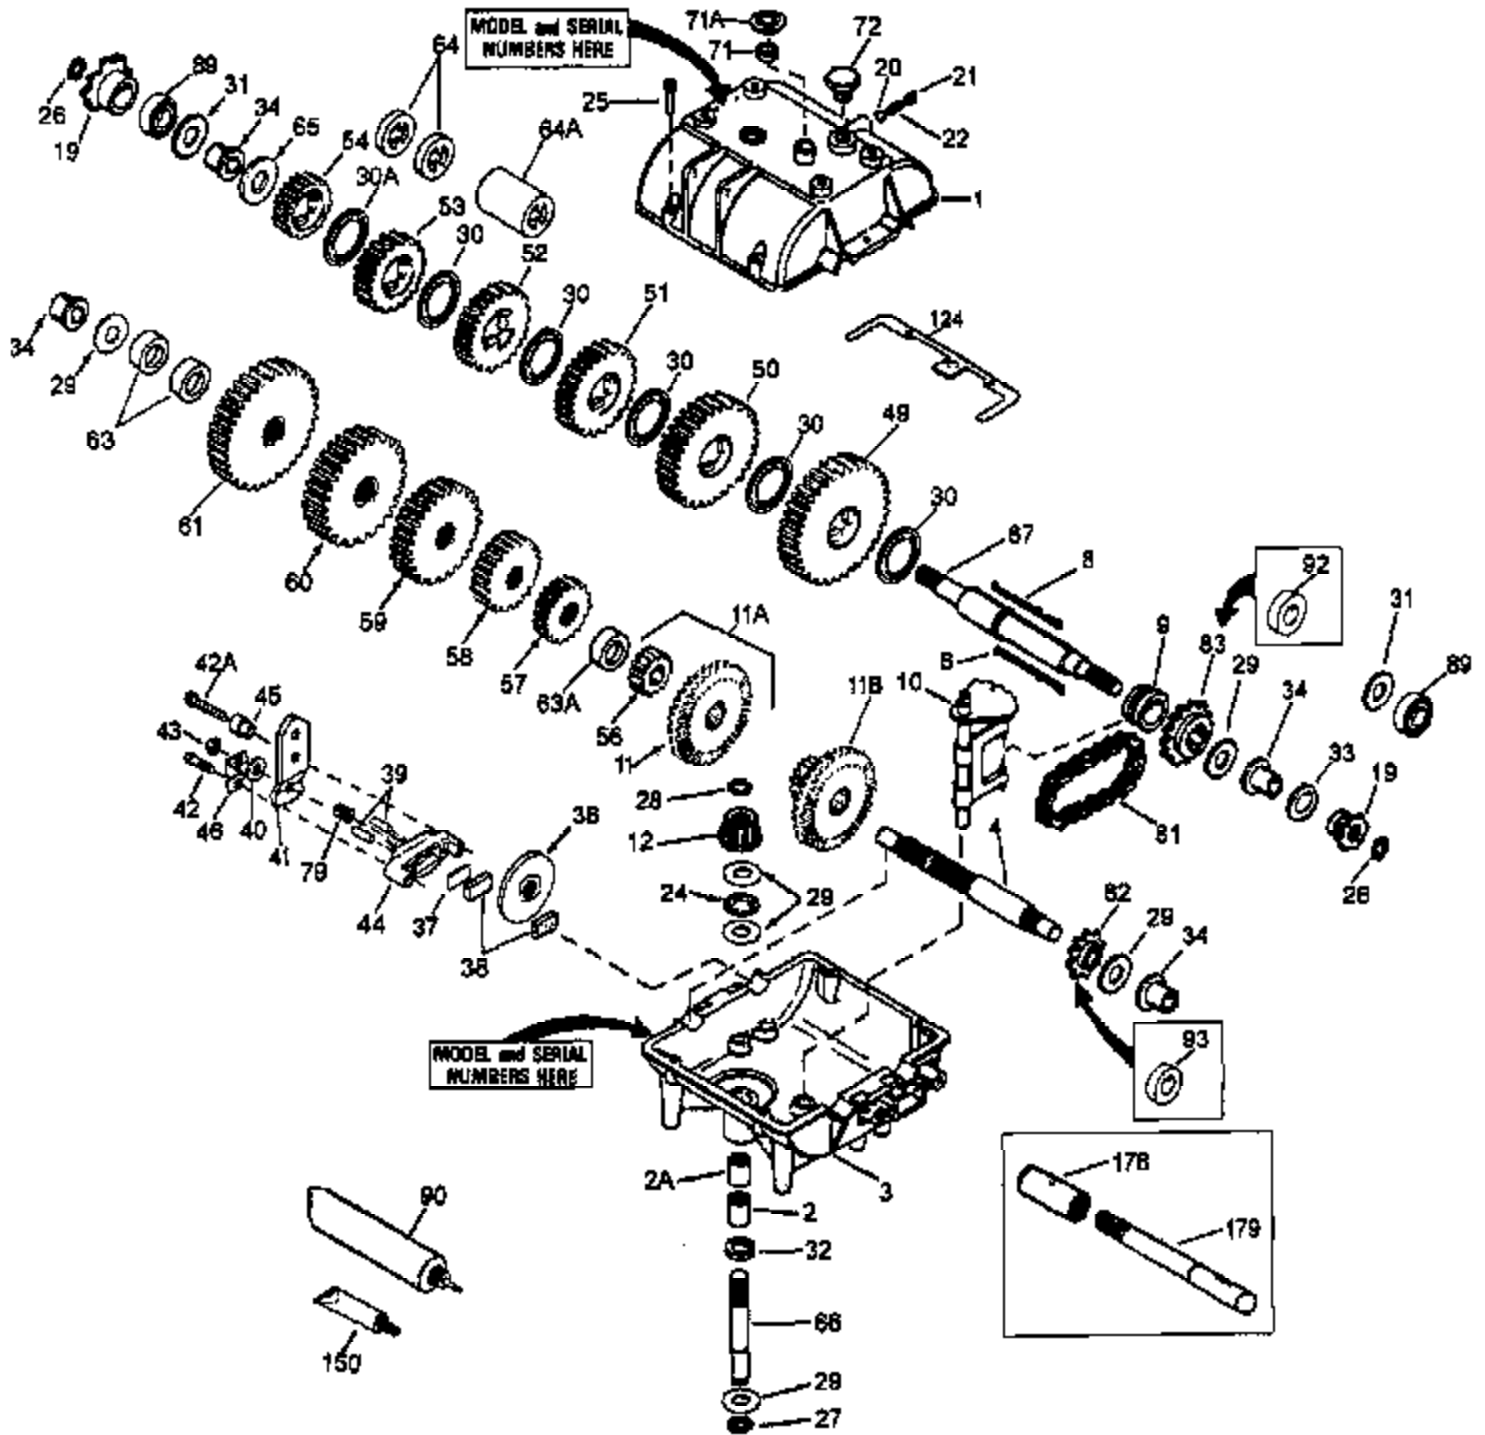

ILLUSTRATION SHOWS TYPICAL PARTS ONLY. ORDER BY PART NUMBER. PARTS NOT LISTED ARE SUPPLIED BY OEM.

Ref #	Part Number	Qty	Description
1	772083A		Transmission Cover
2	780086A		Needle Bearing
2A	780086A		Needle Bearing
3	770061A		Transmission Case
4	776134		Countershaft
8	792089A		Shifter Key
9	784266		Shift Collar
10	784267		Shift Rod & Fork
11	778137A		Bevel Gear (42 teeth)
12	778113A		Input Bevel Pinion
19	786047		Sprocket (8 teeth)
20	792077A		Steel Ball, 5/16" dia.
21	792078	700-700-0116	Set Screw, 3/8-16 x 3/8"
22	792079	Peerless	Spring
25	792073A		Screw, 1/4-20 x 1-1/4"
26	792072		Retaining Ring
27	792035		Retaining Ring
28	788040		Retaining Ring
29	780072		Thrust Washer
30	780108		Thrust Washer
30A	780108		Thrust Washer
32	792001		"O" Ring
34	780105A		Flanged Bushing
36	790003		Brake Disk
37	790007		Brake Pad Plate
38	799021		Brake Pad (pkg of 2)
39	786026		Dowel Pin
40	792076A		Flat Washer, 5/16"
41	790008A		Brake Lever
42	792073A		Screw, 1/4-20 x 1-1/4"
42A	792073A		Screw, 1/4-20 x 1-1/4"
43	792075		Lock Nut, 5/16-24
44	790025		Brake Pad Holder
46	786086		Brake Lever Bracket
49	778146A		Spur Gear (37 teeth)
50	778125		Spur Gear (35 teeth)
51	778124A		Spur Gear (30 teeth)
52	778123A		Spur Gear (25 teeth)
53	778122A		Spur Gear (22 teeth)
56	778145		Spur Gear (12 teeth-steel)
57	778151		Spur Gear (15 teeth)
58	778126A		Spur Gear (20 teeth)
59	778127A		Spur Gear (25 teeth)
60	778128A		Spur Gear (28 teeth)
65	780139		Thrust Washer (stepped)
66	776135		Input Shaft (3-11/16" long)
67	776217		Brake Shaft (8-13/16" long)
71	788069		Square Cut Seal
72	792074		Threaded Plug
81	786081		Roller Chain (No. 41 chain, 24 links)
82	786082		Sprocket (9 teeth)
83	786083		Sprocket (18 teeth)
90	788067B		Grease (32 oz. bottle Bentonite greas e)
150	510334		Gasket Eliminator (Loctite #515)