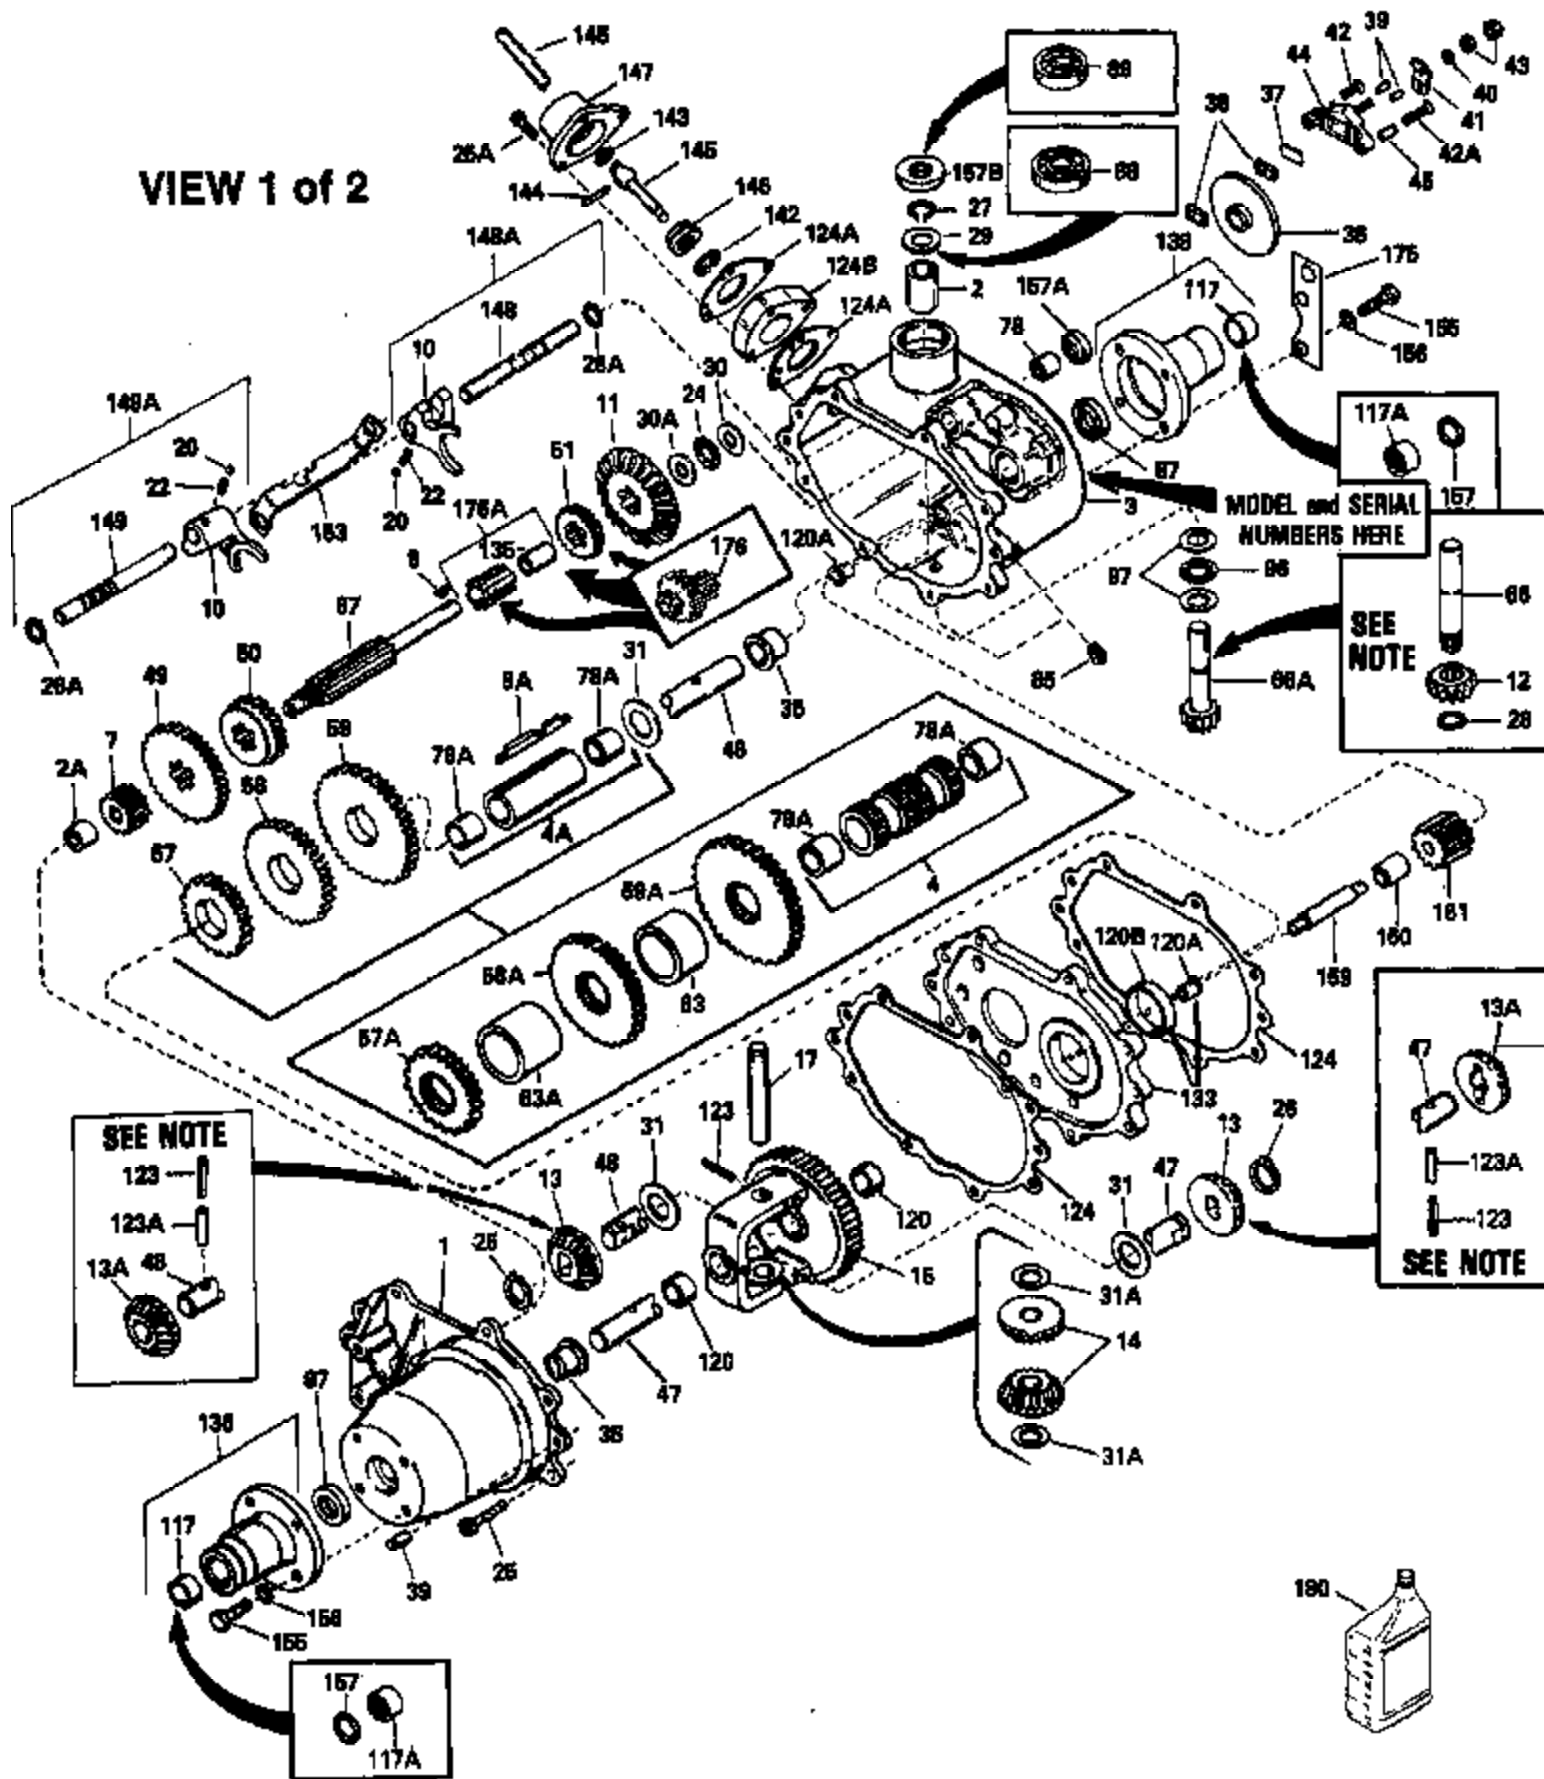

ILLUSTRATION SHOWS TYPICAL PARTS ONLY. ORDER BY PART NUMBER. PARTS NOT LISTED ARE SUPPLIED BY OEM.

VIEW 1 of 2

Ref #	Part Number	Qty	Description
1	772042		Transaxle Cover (Incl. 2A & 35)
2	780061		Bronze Bearing
2A	780063		Needle Bearing
3	770063		Transaxle Case (Incl. 2, 35 & 78)
4A	786035		Countershaft Sleeve (Incl. 2 of 78A)
7	778060		Spur Gear (12 teeth)
8A	792034A		Countershaft Key
8	792045		Woodruff Key
10	784004		Shift Fork
11	778057		Bevel Gear (33 teeth)
12	778077		Input Pinion
13	778067		Bevel Gear
14	778068	600-644	Bevel Pinion
15	778175	Peerless #1	Differential Gear (Incl. 2 of 120)
17	786034		Drive Pin
20	792004		Steel Ball
22	792003		Spring
24	780071		Thrust Bearing
25	792036		Screw, 1/4-20 x 1-1/4"
25A	792051		Screw, 1/4-20 x 1-3/4"
26A	792017		Snap Ring
26	788038		Snap Ring
27	792035		Snap Ring
28	788040		Retaining Ring
30A	780073		Thrust Washer
30	780072		Thrust Washer
31A	780065		Thrust Washer
31	780001		Thrust Washer
35	780059		Bronze Bearing
36	790009		Brake Disk
37	790007		Brake Pad Plate
38	799021		Brake Pad (pkg of 2)
39	786026		Dowel Pin
40	792076A		Flat Washer
41	790004		Brake Lever (45 degree angle)
42	792073A		Screw, 1/4-20 x 1-1/4"
43	792075		Lock Nut
44	790025		Brake Pad Holder
49	778059		Shifting Gear (1st & Rev.) (30 teeth)
50	778058		Shifting Gear (2nd & 3rd) (21 teeth)
51	778024A		Gear (16 teeth) (NOTE: Some models may have been built with a separate idler shaft and idler gear. Replacement may be an idler shaft and gear assembly. If a part resembling No.176 is received, shaft and/or gear will not be needed for reassembly.)
57	778063		Countershaft Gear (25 teeth)
58	778062		Countershaft Gear (34 teeth)
59	778061		Countershaft Drive Gear (39 teeth)
66	776103		Input Shaft
67	776138		Shifter & Brake Shaft
78	780086A		Needle Bearing
78A	780066		Bronze Bearing
85	792039		Pipe Plug, 1/8-27
87	788009		Oil Seal
88	780093		Ball Bearing