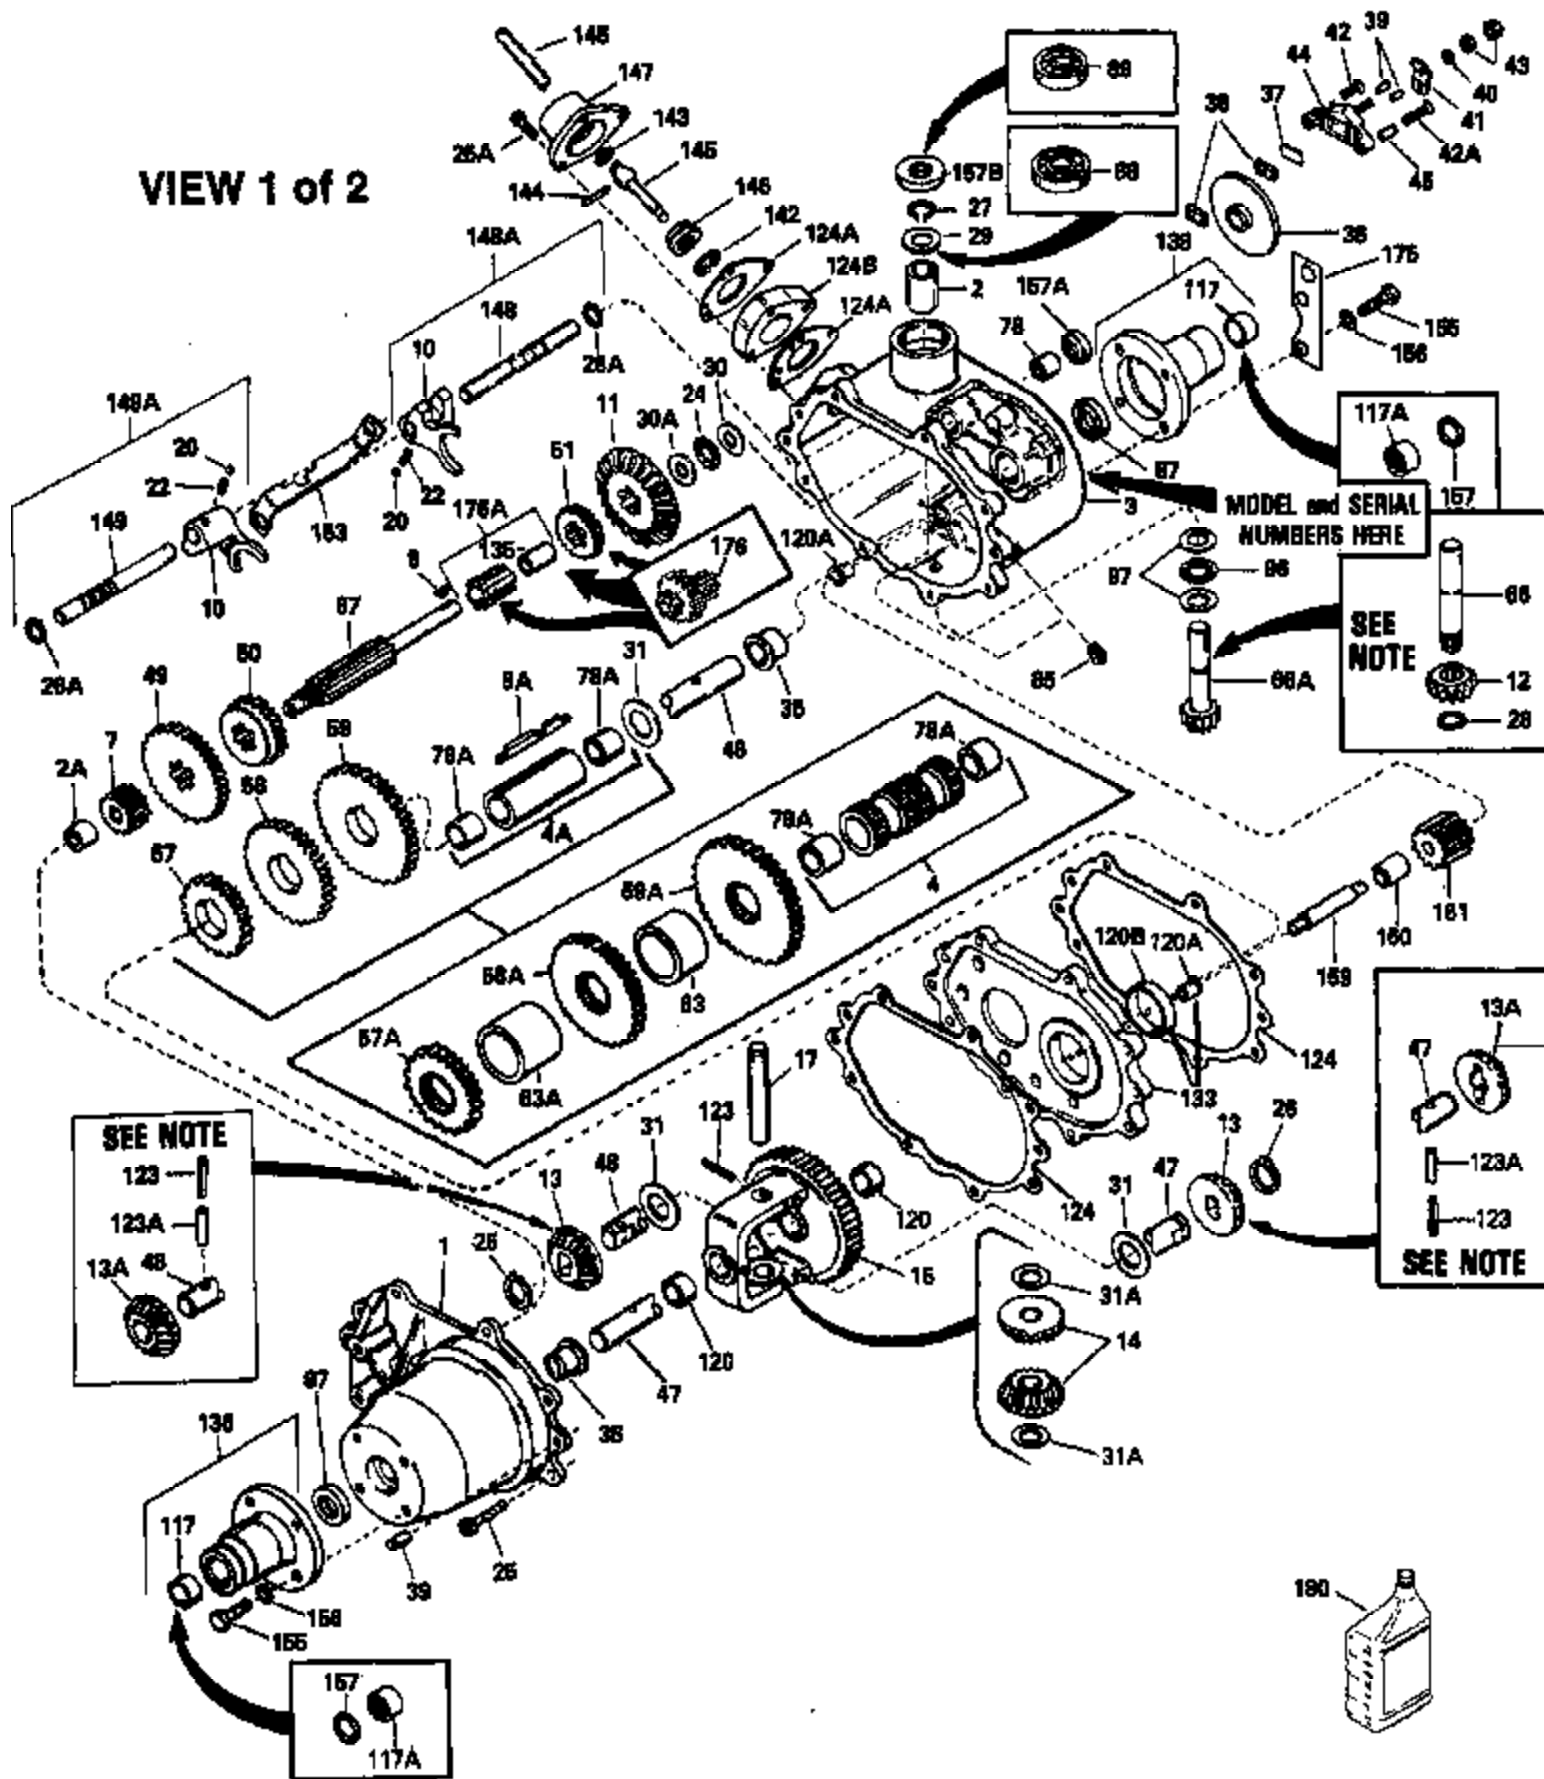

ILLUSTRATION SHOWS TYPICAL PARTS ONLY. ORDER BY PART NUMBER. PARTS NOT LISTED ARE SUPPLIED BY OEM.

VIEW 1 of 2

Ref #	Part Number	Qty	Description
1	772042		Transaxle Cover (Incl. 2A & 35)
2	780061		Bronze Bearing
2A	780063		Needle Bearing
3	770051		Transaxle Case (Incl. 2, 35 & 78)
4A	786035		Countershaft Sleeve (Incl. 2 of 78A)
7	778060		Spur Gear (12 teeth)
8A	792034A		Countershaft Key
10	784004		Shift Fork
11	778057		Bevel Gear (33 teeth)
12	778077		Input Pinion
13	778067		Bevel Gear
14	778068		Bevel Pinion
15	778175	600-616	Differential Gear (Incl. 2 of 120)
17	786034	Peerless #1	Drive Pin
20	792004		Steel Ball
22	792003		Spring
24	780071		Thrust Bearing
25	792036		Screw, 1/4-20 x 1-1/4"
25A	792007		Screw, 1/4-20 x 3/4
26A	792017		Snap Ring
26	788038		Snap Ring
27	792035		Snap Ring
28	788040		Retaining Ring
30A	780073		Thrust Washer
30	780072		Thrust Washer
31A	780065		Thrust Washer
31	780001		Thrust Washer
35	780059		Bronze Bearing
39	786026		Dowel Pin
49	778059		Shifting Gear (1st & Rev.) (30 teeth)
50	778058		Shifting Gear (2nd & 3rd) (21 teeth)
51	778024A		Gear (16 teeth) (NOTE: Some models may have been built with a separate idler shaft and idler gear. Replacement may be an idler shaft and gear assembly. If a part resembling No.176 is received, shaft and/or gear will not be needed for reassembly.)
57	778063		Countershaft Gear (25 teeth)
58	778062		Countershaft Gear (34 teeth)
59	778061		Countershaft Drive Gear (39 teeth)
66	776103		Input Shaft
67	776089		Shifter & Brake Shaft
78	780086A		Needle Bearing
78A	780066		Bronze Bearing
85	792039		Pipe Plug, 1/8-27
87	788009		Oil Seal
88	780093		Ball Bearing
96	780071		Thrust Bearing
97	780072		Thrust Washer
117	780066		Bronze Bushing
120B	780062		Bronze Bearing
120	780064		Bronze Bearing
120A	780060		Bronze Bearing
123	792040		Roll Pin
124	788033A		Case & Cover Gasket
124A	788003A		Shift Lever Housing Gasket