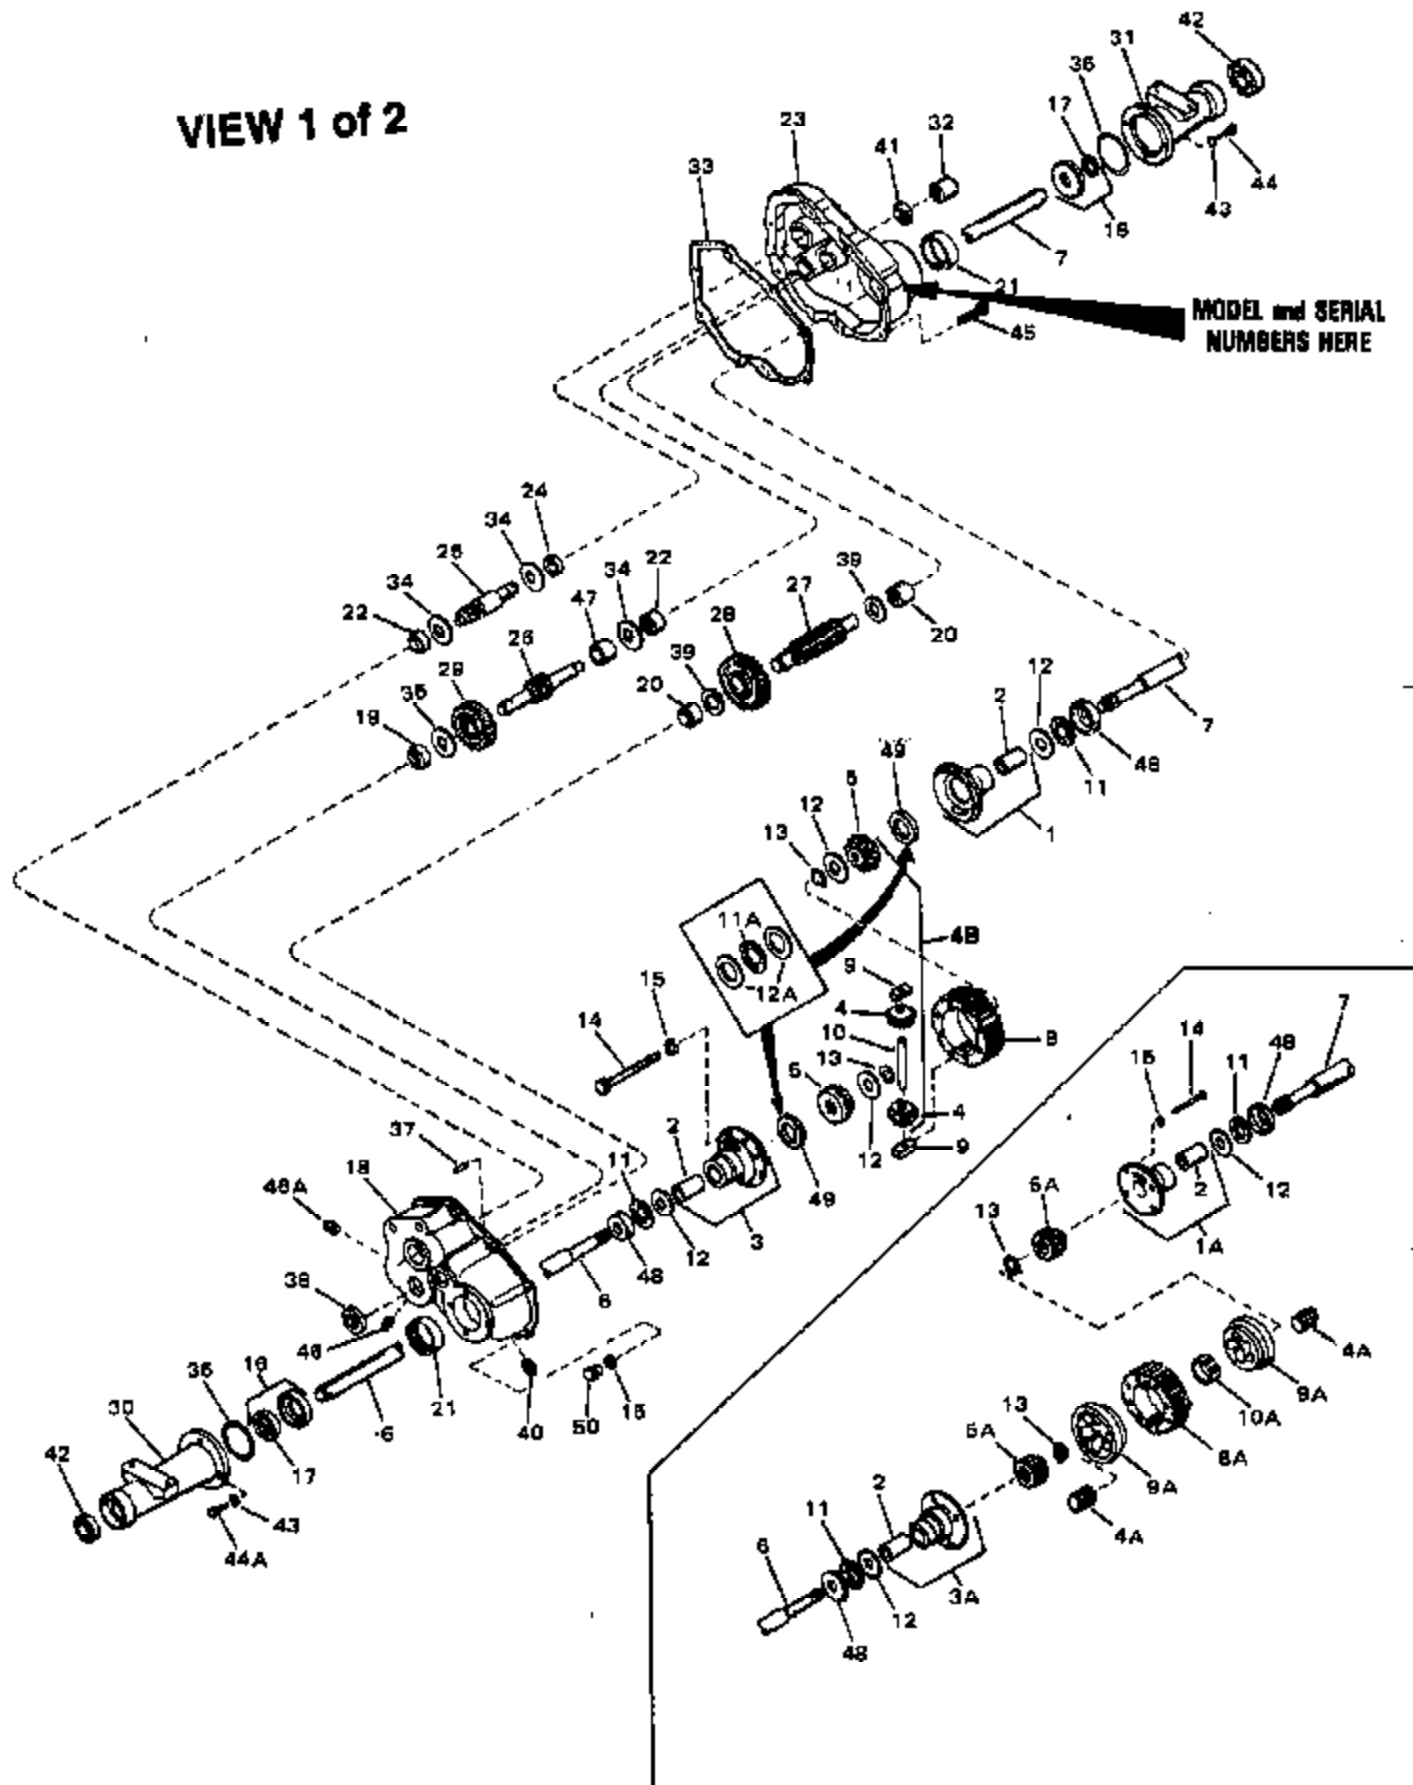

ILLUSTRATION SHOWS TYPICAL PARTS ONLY. ORDER BY PART NUMBER. PARTS NOT LISTED ARE SUPPLIED BY OEM.

VIEW 1 of 2

Ref #	Part Number	Qty	Description
1	772059		Cover Assembly (Incl. 107, 112, 114 & 117)
3	770053		Case Assembly (Incl. 107, 108, 112 & 117)
5	776065		Output Pinion
6	778036		Output Gear
13	778095		Bevel Gear
14B	778147		Gear Kit (Incl. 13 & 14)
14	778094		Bevel Pinion
15	778033A		Ring Gear
16	786027		Drive Block
17	786019		Drive Pin
25	792007		Screw, 1/4-20 x 3/4"
26	792018		Snap Ring
29A	780042	2400-2405A Peerless #1	Thrust Washer (NOTE: One (1) washer 780107 can be used interchangeably in place of two (2) 780042 washers and one (1) 780039 thrust bearing in this location only.)
29	780042		Thrust Washer
31	780052		Thrust Washer
31B	780107		Washer
31A	780075		Thrust Race
34	786039		Spacer
39	786026		Dowel Pin
47	774084		Axle (14-21/32" long)
48	774084		Axle (14-21/32" long)
67	776064		Brake Shaft & Gear
69	780007		Thrust Washer
85B	792019		Magnetic Drain Plug
85	792010		Pipe Plug, 3/8" sq hd.
85A	792010		Pipe Plug, 3/8" sq hd.
87	788008		Oil Seal
89	780050		Ball Bearing
96A	780039		Thrust Bearing (NOTE: One (1) washer 780107 can be used interchangeably in place of two (2) 780042 washers and one (1) 780039 thrust bearing in this location only.)
96	780039		Thrust Bearing
101	774072A		Differential Carrier (Incl. 139)
102	774071A		Differential Carrier (Incl. 139)
103	792005		Screw, 1/4-20 x 2-1/2"
104	792006		Lockwasher, 1/4"
107	780049		Needle Bearing (capped)
108	780047		Needle Bearing (capped)
112	780047		Needle Bearing (capped)
114	780046		Needle Bearing
117	780048		Needle Bearing
124	788023		Case & Cover Gasket
136	782025		Axle Housing (8.360" long)
138	782025		Axle Housing (8.360" long)
139	780041		Bushing
154	788021		Oil Seal & Retainer (Incl. 87)
155	792037		Screw, 5/16-18 x 1"
155A	792037		Screw, 5/16-18 x 1"
163	788024		Square Cut Seal
180	730229A		Gear Oil SAE 80W90