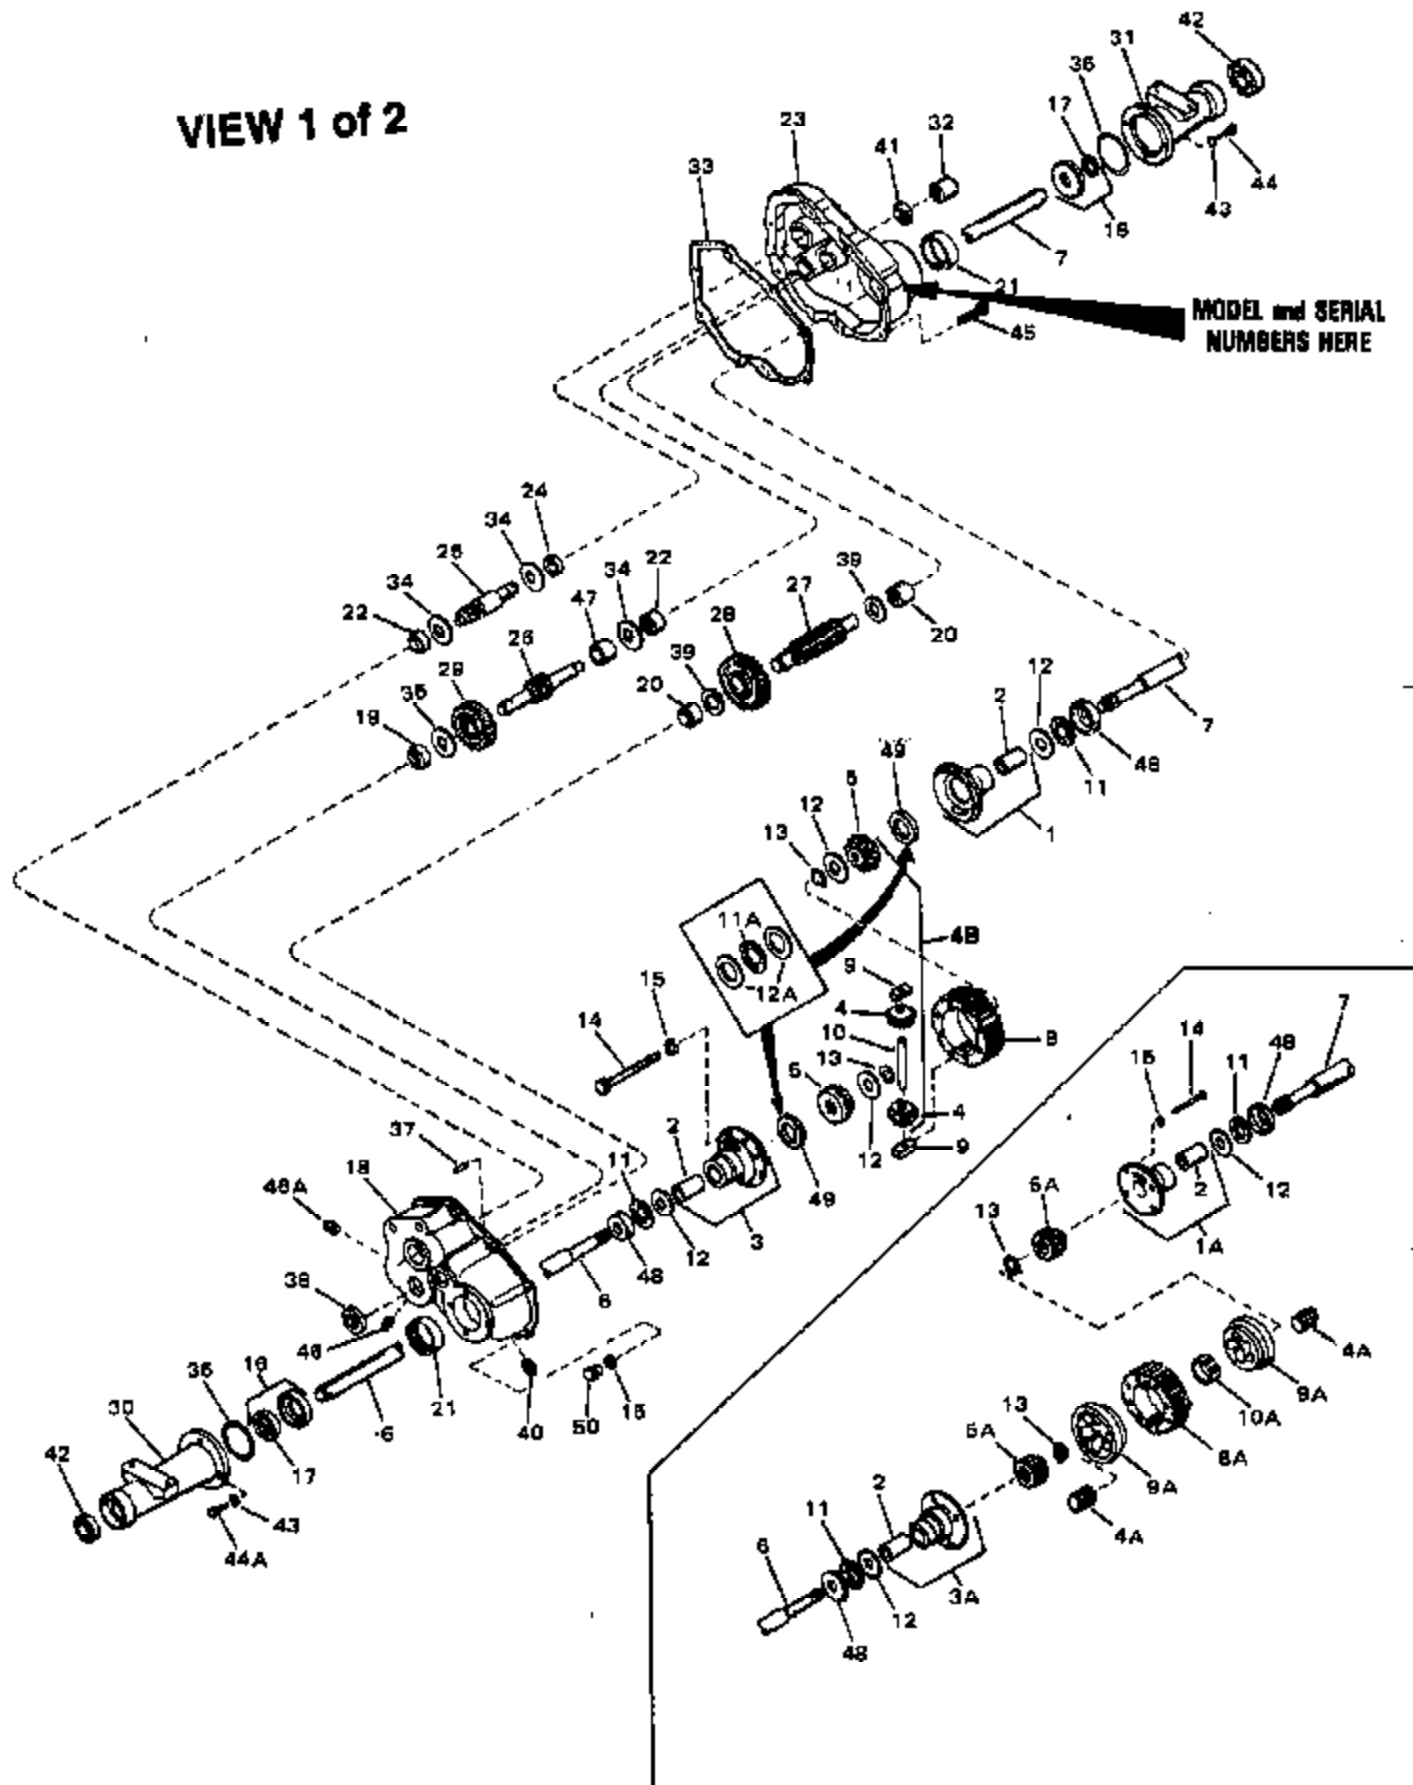

### VIEW 1 of 2

Ref #	Part Number	Qty	Description
1	772059		Cover Assembly (Incl. 107, 112, 114 & 117)
3	770053		Case Assembly (Incl. 107, 108, 112 & 117)
5	776065		Output Pinion
6	778036		Output Gear
13	778095		Bevel Gear
14	778094		Bevel Pinion
14B	778147		Gear Kit (Incl. 13 & 14)
15	778033A		Ring Gear
16	786027		Drive Block
17	786019		Drive Pin
25	792007		Screw, 1/4-20 x 3/4"
26	792018		Snap Ring
29	780042	2400-2404A	Thrust Washer
29A	780042	Peerless #1	Thrust Washer (NOTE: One (1) washer 780107 can be used interchangeably in place of two (2) 780042 washers and one (1) 780039 thrust bearing in this location only.)
31	780052		Thrust Washer
31A	780075		Thrust Race
31B	780107		Washer
34	786039		Spacer
39	786026		Dowel Pin
47	774083		Axle (12-1/16" long)
48	774083		Axle (12-1/16" long)
67	776064		Brake Shaft & Gear
69	780007		Thrust Washer
85	792010		Pipe Plug, 3/8" sq hd.
85A	792010		Pipe Plug, 3/8" sq hd.
85B	792019		Magnetic Drain Plug
87	788008		Oil Seal
89	780050		Ball Bearing
96	780039		Thrust Bearing
96A	780039		Thrust Bearing (NOTE: One (1) washer 780107 can be used interchangeably in place of two (2) 780042 washers and one (1) 780039 thrust bearing in this location only.)
101	774072A		Differential Carrier (Incl. 139)
102	774071A		Differential Carrier (Incl. 139)
103	792005		Screw, 1/4-20 x 2-1/2"
104	792006		Lockwasher, 1/4"
107	780049		Needle Bearing (capped)
108	780047		Needle Bearing (capped)
112	780047		Needle Bearing (capped)
114	780046		Needle Bearing
117	780048		Needle Bearing
124	788023		Case & Cover Gasket
136	782024		Axle Housing (5-25/32" long)
138	782024		Axle Housing (5-25/32" long)
139	780041		Bushing
154	788021		Oil Seal & Retainer (Incl. 87)
155A	792037		Screw, 5/16-18 x 1"
155	792037		Screw, 5/16-18 x 1"
163	788024		Square Cut Seal
180	730229A		Gear Oil SAE 80W90