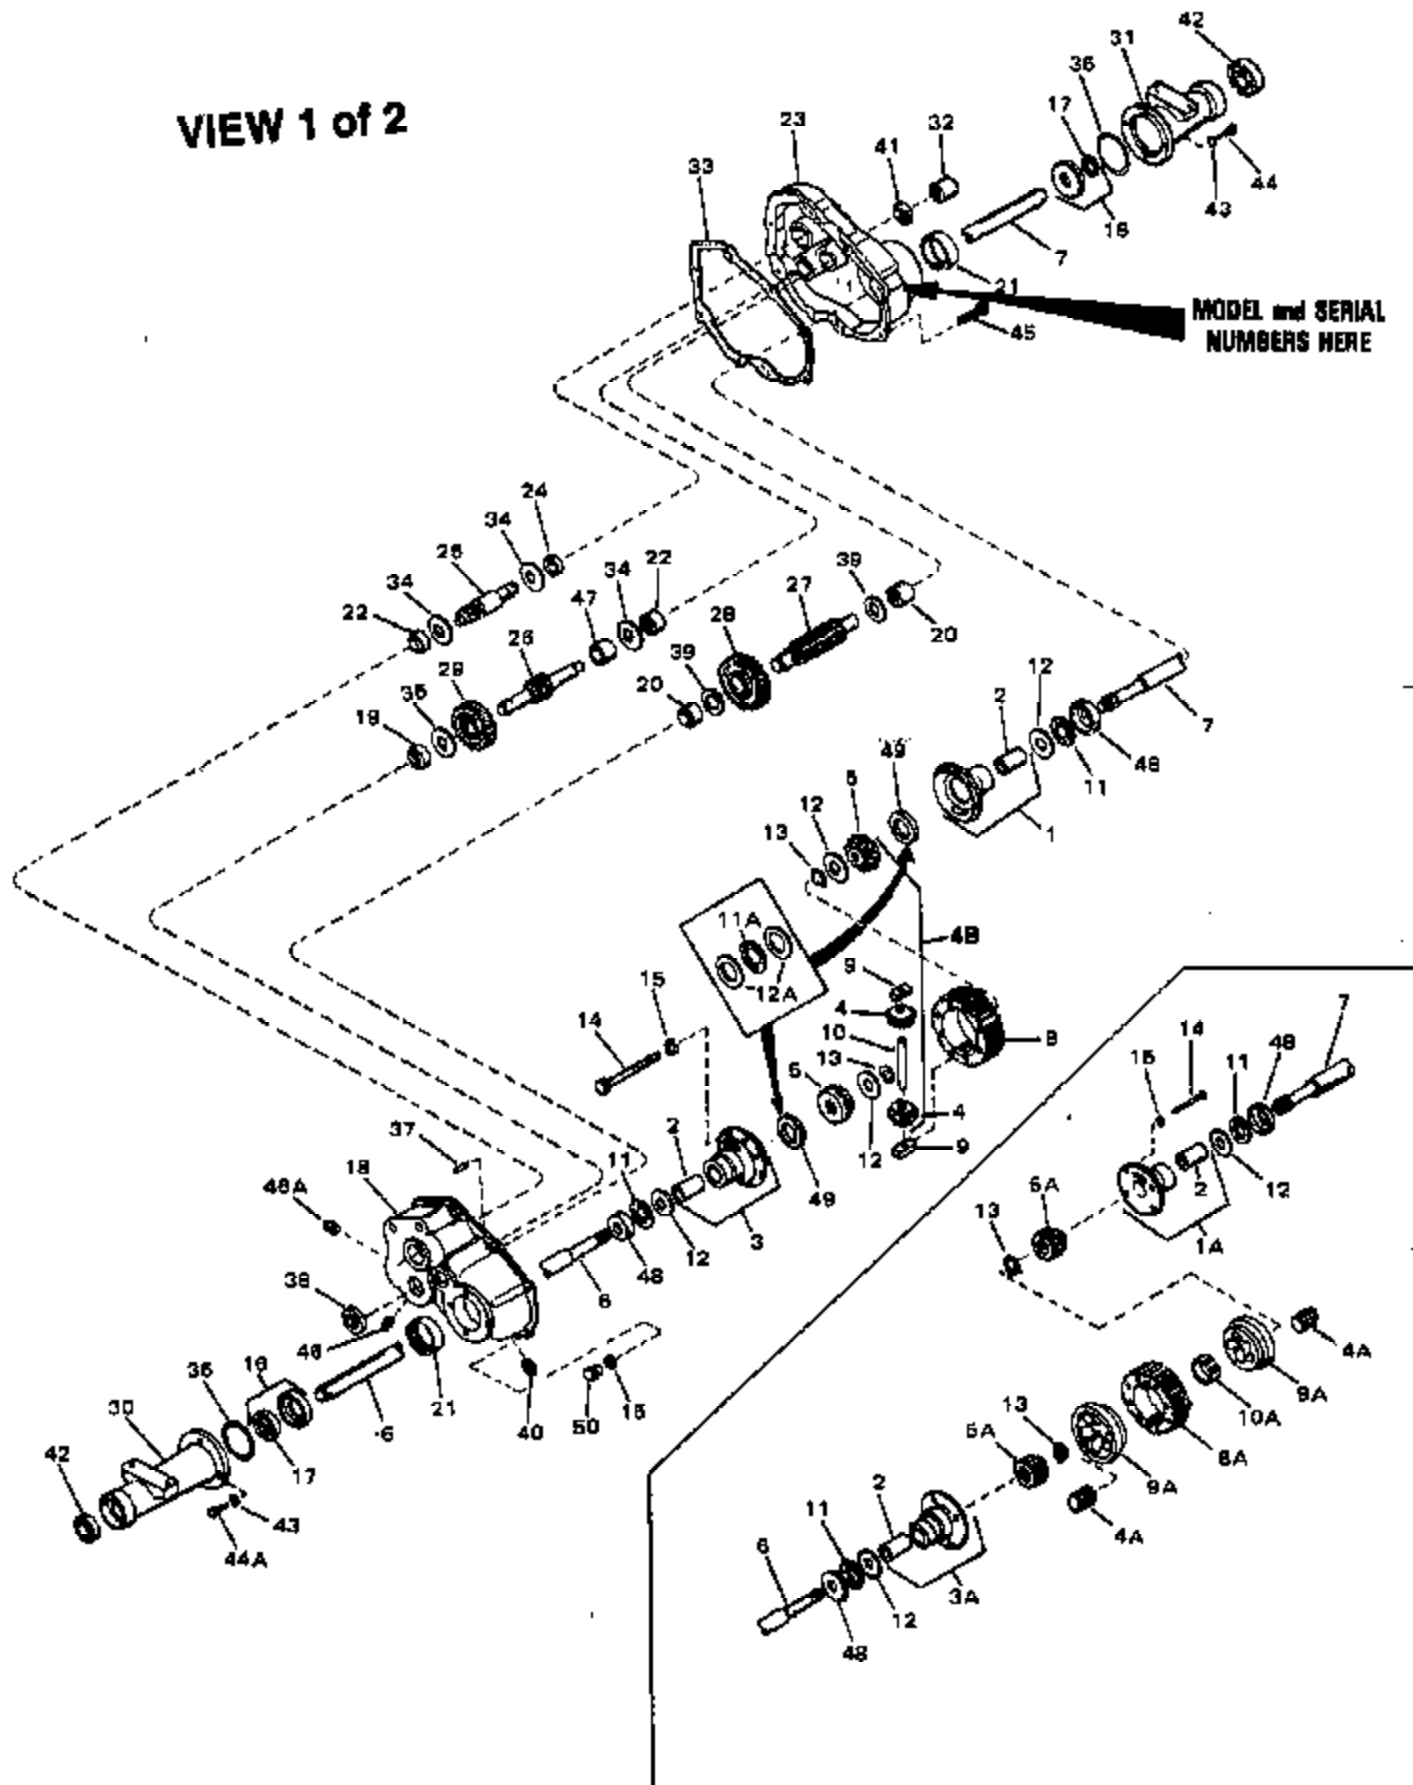

### VIEW 1 of 2

Ref #	Part Number	Qty	Description
1	772059		Cover Assembly (Incl. 107, 112, 114 & 117)
3	770045		Case Assembly (Incl. 107, 108, 112 & 117)
5	776065		Output Pinion
6	778036		Output Gear
13	778095		Bevel Gear
14	778094		Bevel Pinion
14B	778147		Gear Kit (Incl. 13 & 14)
15	778033A		Ring Gear
16	786027		Drive Block
17	786019		Drive Pin
25	792007		Screw, 1/4-20 x 3/4"
26	792018		Snap Ring
29A	780042	2400-2402B Peerless #1	Thrust Washer (NOTE: One (1) washer 780107 can be used interchangeably in place of two (2) 780042 washers and one (1) 780039 thrust bearing in this location only.)
29	780042		Thrust Washer
31A	780075		Thrust Race
31	780052		Thrust Washer
31B	780107		Washer
34	786039		Spacer
39	786026		Dowel Pin
47A	774041		Axle (13-35/64" long)
48A	774041		Axle (13-35/64" long)
66	776063		Input Shaft & Pinion
67	776064		Brake Shaft & Gear
69	780007		Thrust Washer
85A	792010		Pipe Plug, 3/8" sq hd.
85B	792019		Magnetic Drain Plug
85	792010		Pipe Plug, 3/8" sq hd.
87	788008		Oil Seal
88	788005		Oil Seal
89	780050		Ball Bearing
96A	780039		Thrust Bearing (NOTE: One (1) washer 780107 can be used interchangeably in place of two (2) 780042 washers and one (1) 780039 thrust bearing in this location only.)
96	780039		Thrust Bearing
103	792005		Screw, 1/4-20 x 2-1/2"
104	792006		Lockwasher, 1/4"
107	780049		Needle Bearing (capped)
108	780074		Needle Bearing
112	780047		Needle Bearing (capped)
114	780046		Needle Bearing
117	780048		Needle Bearing
124	788023		Case & Cover Gasket
132	778037		Idler Gear
136	782019		Axle Housing (7.682" long)
138	782019		Axle Housing (7.682" long)
139	780041		Bushing
154	788021		Oil Seal & Retainer (Incl. 87)
155	792037		Screw, 5/16-18 x 1"
155A	792037		Screw, 5/16-18 x 1"
157	786038		Coupling
163	788024		Square Cut Seal
180	730229A		Gear Oil SAE 80W90