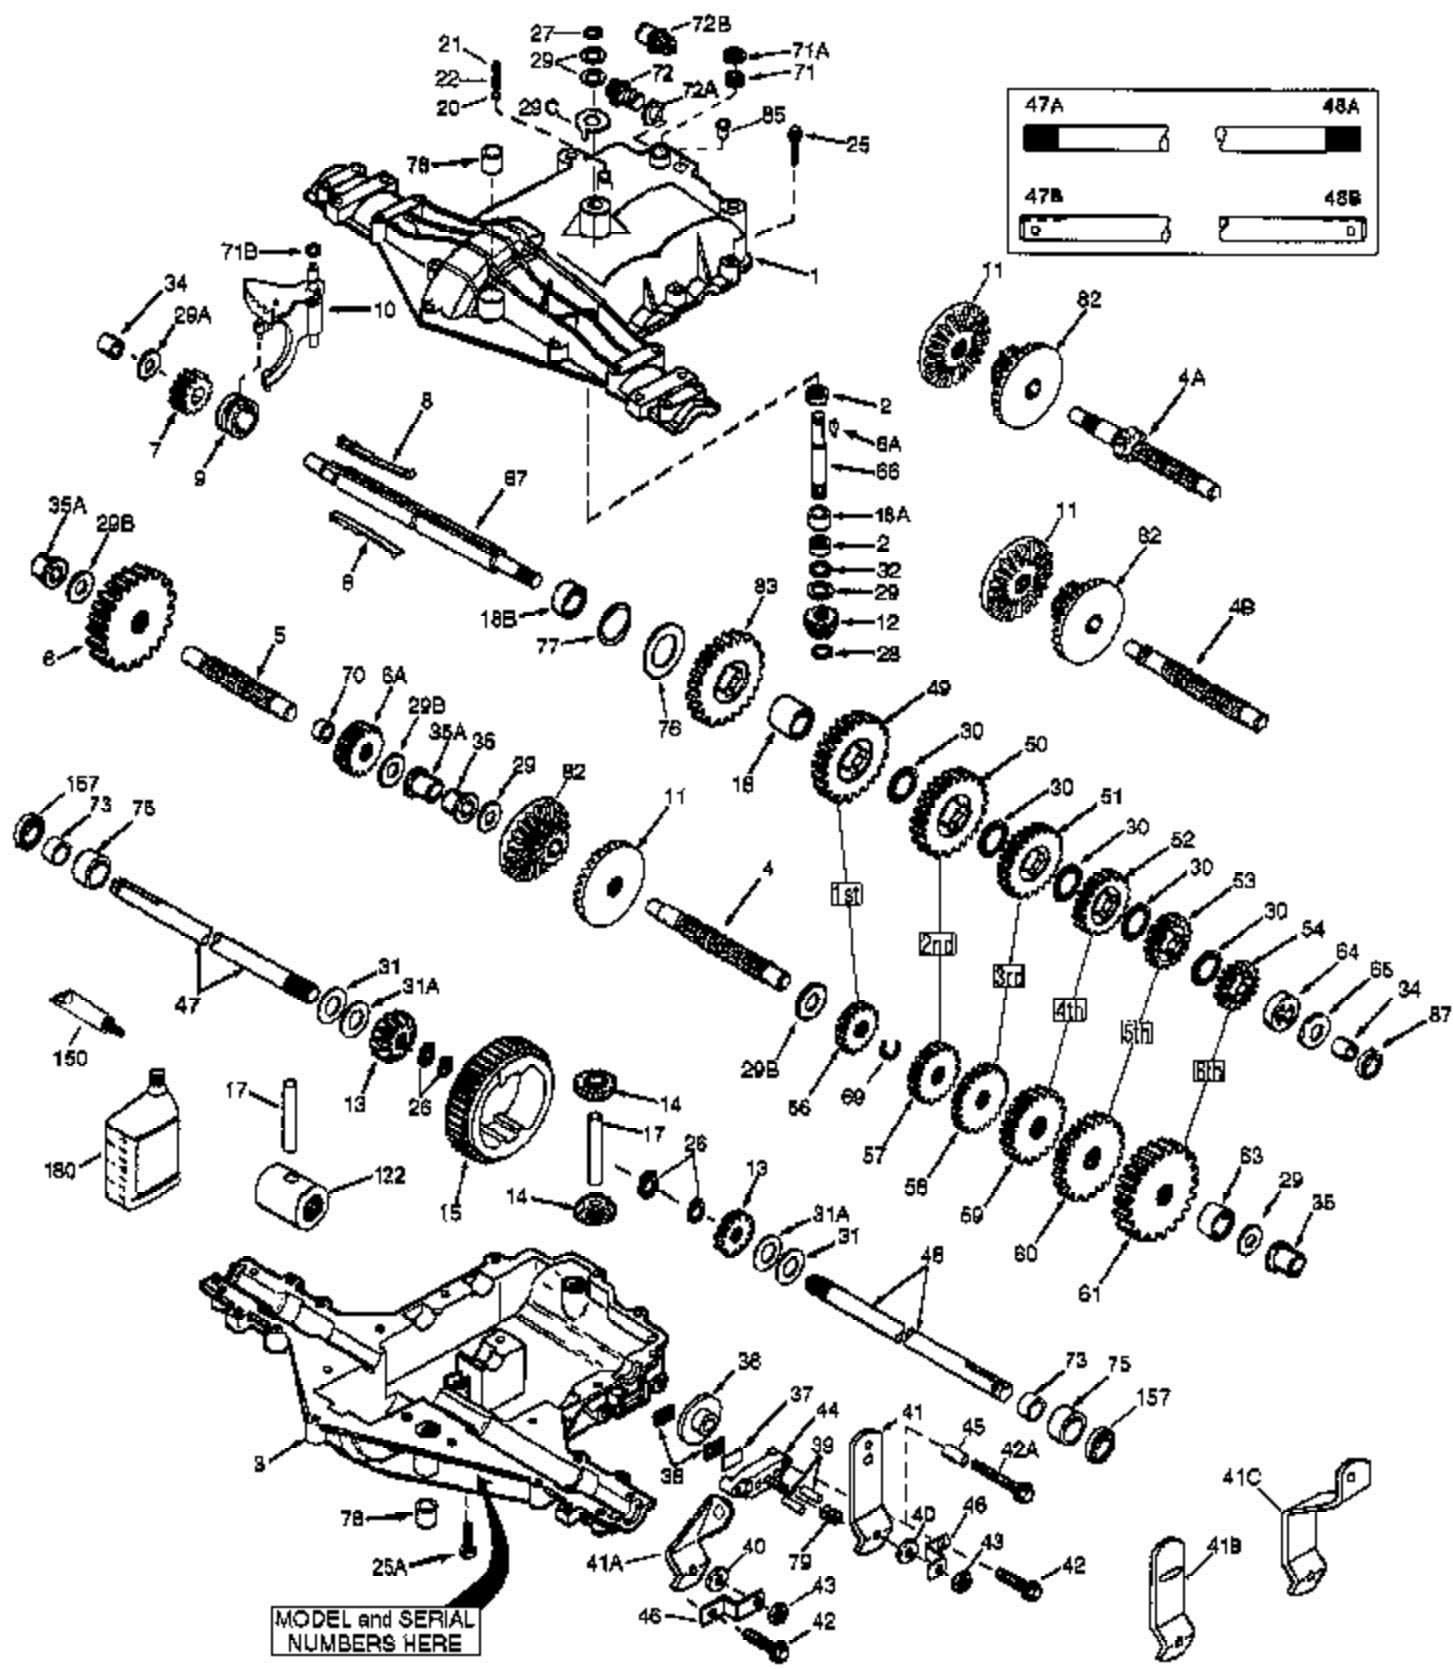

47A	48A
47B	48B

MODEL and SERIAL
NUMBERS HERE