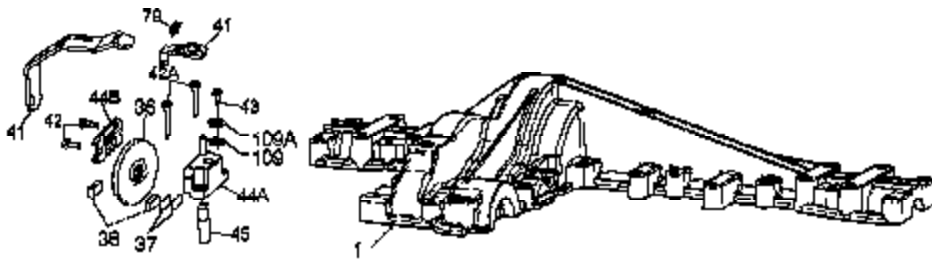

Ref #	Part Number	Qty	Description
1	772151	1	Cover LH (mach)
3	770135	1	Case LH (cast)
5	776445	1	Counter Shaft
6	778387	1	Spur Gear 11T
9	786197	1	Neutral Sleeve .572L
13	778368	2	Bevel Gear 13T (Incl. 14)
14	778368	2	Bevel Gear 13T (Incl. 13)
15	778373	1	Ring Gear 54T
17	786139	1	Drive Pin
22	792194	1	Spring
23	792195	1	Washer .750ID .032T
25	792073A	27	Screw 1/4-20 x 1.25
26	792125	4	Retaining Ring
28	792035	1	Peerless #1 Retaining Ring
29	780065	1	Washer .627ID .091W
30	792076A	1	Washer .312ID .059W
31	780189	3	Washer .563ID .062W
36	790075	1	Brake Disk
37	790007	1	Brake Pad Plate
38	799021	2	Brake Pad
39	786026	2	Dowel Pin .3125 x .750
41	790084	1	Brake Lever
42	792177	2	Screw 1/4-20 x 1.375
43	792075	1	Lock Nut 5/16-24
44	790025	1	Brake Pad Holder
46	786086	1	Bracket
47	774761	1	Axle 17.937
48	774636	1	Axle 12.750
49	778388	1	Spur Gear 18T
56	778386	1	Spur Gear 81T
65	780001	3	Washer .750ID .56W
67	776440	1	Brake Shaft
80	790082	1	Brake Lever Guide
85	792154	1	Oil Fill Plug
87	788088A	1	Oil Seal .750
103A	792205	2	Screw 1/4-28 x .406
103	792193	1	Screw 1/4-28 x .490
105	780096	1	Washer .625ID .057W
106	786205	2	Needle Bearing & Sleeve Assembly
108	786202	1	Spacer .510ID
109B	788104	1	O-Ring .364ID
110	798052	1	Neutral Return Spring
113	786199	1	Sleeve Assembly (Incl. 157)
114	786200	1	Sleeve Assembly (Incl. 87)
115	786198	2	Sleeve Assembly (Incl. 87)
127	784384	1	Shift Lever Assembly (Incl. 109)
150	788093A	1	Liquid Gasket RTV Silicon
157	788102	1	Oil Seal .5625ID
180	730229B	1	Gear Oil 80W90
182	788103	1	Grommet
183	792118	1	Relief Valve
184	792196	1	Hose Barb
185	798050	1	Tubing .50 x 5
190	792150	1	Washer .443ID .109W
191	792151	1	Nut 7/16-20
200	794803	1	Differential (Gear Reduction Drive)

---

Ref #	Part Number	Qty	Description
203	798044	1	Pulley & Hub Assembly
208	798040	1	Fan
209	798061	1	Control Lever
210	794802	1	Hydro Module LH (Foot Control)

---

2000-2000-015B Page 3 of 5  
Peerless #1