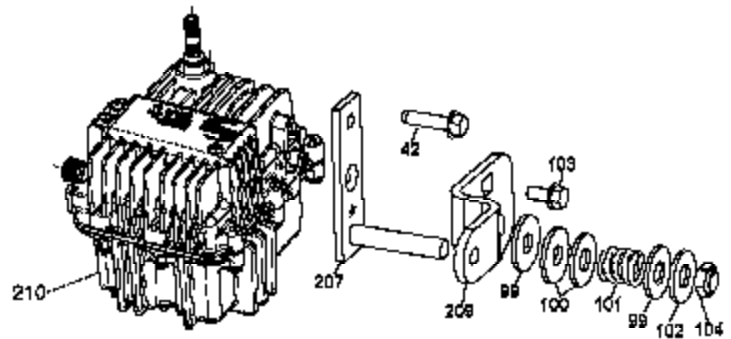

Ref #	Part Number	Qty	Description
1	772151	1	Cover LH (mach)
3	770135	1	Case LH (cast)
5	776445	1	Counter Shaft
6	778387	1	Spur Gear 11T
9	786197	1	Neutral Sleeve .572L
13	778368	2	Bevel Gear 13T (Incl. 14)
14	778368	2	Bevel Gear 13T (Incl. 13)
15	778373	1	Ring Gear 54T
17	786139	1	Drive Pin
22	792194	1	Spring
23	792195	1	Washer .750ID .032T
25	792073A	27	Screw 1/4-20 x 1.25
26	792125	4	Retaining Ring
28	792035	1	Peerless #1 Retaining Ring
29	780065	1	Washer .627ID .091W
30	792076A	1	Washer .312ID .059W
31	780189	3	Washer .563ID .062W
36	790075	1	Brake Disk
37	790007	1	Brake Pad Plate
38	799021	2	Brake Pad
39	786026	2	Dowel Pin .3125 x .750
41	790084	1	Brake Lever
42	792177	2	Screw 1/4-20 x 1.375
43	792075	1	Lock Nut 5/16-24
44	790025	1	Brake Pad Holder
46	786086	1	Bracket
47	774761	1	Axle 17.937
48	774636	1	Axle 12.750
49	778388	1	Spur Gear 18T
56	778386	1	Spur Gear 81T
65	780001	3	Washer .750ID .56W
67	776440	1	Brake Shaft
80	790082	1	Brake Lever Guide
85	792154	1	Oil Fill Plug
87	788088A	1	Oil Seal .750
103A	792205	2	Screw 1/4-28 x .406
103	792193	1	Screw 1/4-28 x .490
105	780096	1	Washer .625ID .057W
106	786205	2	Needle Bearing & Sleeve Assembly
108	786202	1	Spacer .510ID
109B	788104	1	O-Ring .364ID
110	798052	1	Neutral Return Spring
113	786199	1	Sleeve Assembly (Incl. 157)
114	786200	1	Sleeve Assembly (Incl. 87)
115	786198	2	Sleeve Assembly (Incl. 87)
127	784384	1	Shift Lever Assembly (Incl. 109)
150	788093A	1	Liquid Gasket RTV Silicon
157	788102	1	Oil Seal .5625ID
180	730229B	1	Gear Oil 80W90
182	788103	1	Grommet
183	792118	1	Relief Valve
184	792196	1	Hose Barb
185	798050	1	Tubing .50 x 5
190	792150	1	Washer .443ID .109W
191	792151	1	Nut 7/16-20
200	794803	1	Differential (Gear Reduction Drive)

---

Ref #	Part Number	Qty	Description
203	798044	1	Pulley & Hub Assembly
208	798040	1	Fan
209	798061	1	Control Lever
210	794802	1	Hydro Module LH (Foot Control)

---

2000-2000-015B Page 3 of 5  
Peerless #1