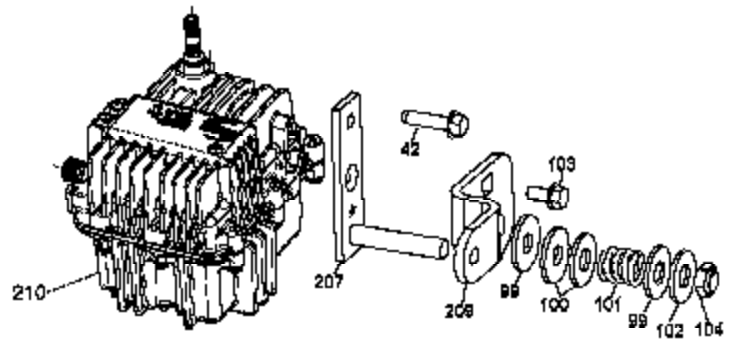

Ref #	Part Number	Qty	Description
1	772151	1	Cover LH (mach)
3	770135	1	Case LH (cast)
5	776445	1	Counter Shaft
6	778387	1	Spur Gear 11T
9	786197	1	Neutral Sleeve .572L
13	778368	2	Bevel Gear 13T (Incl. 14)
14	778368	2	Bevel Gear 13T (Incl. 13)
15	778373	1	Ring Gear 54T
17	786139	1	Drive Pin
22	792194	1	Spring
23	792195	1	Washer .750ID .032T
25	792073A	27	Screw 1/4-20 x 1.25
26	792125	4	Retaining Ring
28	792035	1	Peerless #1 Retaining Ring
29	780065	1	Washer .627ID .091W
30	792076A	1	Washer .312ID .059W
31	780189	3	Washer .563ID .062W
36	790075	1	Brake Disk
37	790007	1	Brake Pad Plate
38	799021	2	Brake Pad
39	786026	2	Dowel Pin .3125 x .750
41	790084	1	Brake Lever
42	792177	2	Screw 1/4-20 x 1.375
43	792075	1	Lock Nut 5/16-24
44	790025	1	Brake Pad Holder
46	786207	1	Bracket
47	774761	1	Axle 17.937
48	774636	1	Axle 12.750
49	778388	1	Spur Gear 18T
56	778386	1	Spur Gear 81T
65	780001	3	Washer .750ID .56W
67	776440	1	Brake Shaft
80	790082	1	Brake Lever Guide
85	792154	1	Oil Fill Plug
87	788088A	1	Oil Seal .750
103A	792205	2	Screw 1/4-28 x .406
103	792193	1	Screw 1/4-28 x .490
105	780096	1	Washer .625ID .057W
106	786205	2	Needle Bearing & Sleeve Assembly
108	786202	1	Spacer .510ID
109B	788104	1	O-Ring .364ID
110	798052	1	Neutral Return Spring
113	786199	1	Sleeve Assembly (Incl. 157)
114	786200	1	Sleeve Assembly (Incl. 87)
115	786198	2	Sleeve Assembly (Incl. 87)
127	784384	1	Shift Lever Assembly (Incl. 109)
150	788093A	1	Liquid Gasket RTV Silicon
157	788102	1	Oil Seal .5625ID
180	730229B	1	Gear Oil 80W90
182	788103	1	Grommet
183	792118	1	Relief Valve
184	792196	1	Hose Barb
185	798050	1	Tubing .50 x 5
190	792150	1	Washer .443ID .109W
191	792151	1	Nut 7/16-20
200	794803	1	Differential (Gear Reduction Drive)

---

Ref #	Part Number	Qty	Description
203	798044	1	Pulley & Hub Assembly
208	798040	1	Fan
209	798061	1	Control Lever
210	794806	1	Hydro Module LH (Foot Control)

---

2000-2000-016A Page 3 of 5  
Peerless #1