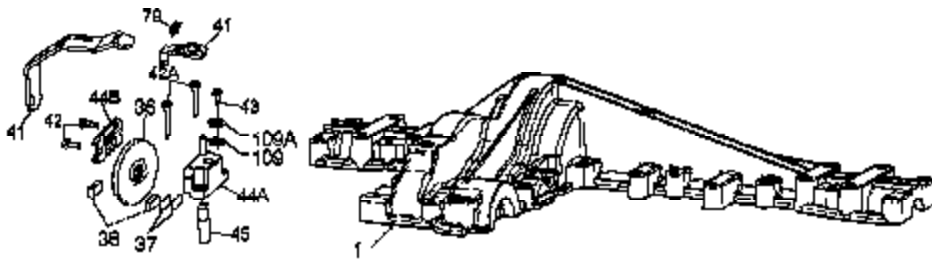

Ref #	Part Number	Qty	Description
1	772151	1	Cover LH (mach)
3	770135	1	Case LH (cast)
5	776445	1	Counter Shaft
6	778387	1	Spur Gear 11T
9	786197	1	Neutral Sleeve .572L
13	778368	2	Bevel Gear 13T (Incl. 14)
14	778368	2	Bevel Gear 13T (Incl. 13)
15	778373	1	Ring Gear 54T
17	786139	1	Drive Pin
22	792194	1	Spring
23	792195	1	Washer .750ID .032T
25	792073A	27	Screw 1/4-20 x 1.25
26	792125	4	Retaining Ring
28	792035	1	Peerless #1 Retaining Ring
29	780065	1	Washer .627ID .091W
30	792076A	1	Washer .312ID .059W
31	780189	3	Washer .563ID .062W
36	790075	1	Brake Disk
37	790007	1	Brake Pad Plate
38	799021	2	Brake Pad
39	786026	2	Dowel Pin .3125 x .750
41	790084	1	Brake Lever
42	792177	2	Screw 1/4-20 x 1.375
43	792075	1	Lock Nut 5/16-24
44	790025	1	Brake Pad Holder
46	786207	1	Bracket
47	774761	1	Axle 17.937
48	774636	1	Axle 12.750
49	778388	1	Spur Gear 18T
56	778386	1	Spur Gear 81T
65	780001	3	Washer .750ID .56W
67	776440	1	Brake Shaft
80	790082	1	Brake Lever Guide
85	792154	1	Oil Fill Plug
87	788088A	1	Oil Seal .750
103A	792205	2	Screw 1/4-28 x .406
103	792193	1	Screw 1/4-28 x .490
105	780096	1	Washer .625ID .057W
106	786205	2	Needle Bearing & Sleeve Assembly
108	786202	1	Spacer .510ID
109B	788104	1	O-Ring .364ID
110	798052	1	Neutral Return Spring
113	786199	1	Sleeve Assembly (Incl. 157)
114	786200	1	Sleeve Assembly (Incl. 87)
115	786198	2	Sleeve Assembly (Incl. 87)
127	784384	1	Shift Lever Assembly (Incl. 109)
150	788093A	1	Liquid Gasket RTV Silicon
157	788102	1	Oil Seal .5625ID
180	730229B	1	Gear Oil 80W90
182	788103	1	Grommet
183	792118	1	Relief Valve
184	792196	1	Hose Barb
185	798050	1	Tubing .50 x 5
190	792150	1	Washer .443ID .109W
191	792151	1	Nut 7/16-20
200	794803	1	Differential (Gear Reduction Drive)

---

Ref #	Part Number	Qty	Description
203	798044	1	Pulley & Hub Assembly
208	798040	1	Fan
209	798061	1	Control Lever
210	794806	1	Hydro Module LH (Foot Control)

---

2000-2000-016A Page 3 of 5  
Peerless #1