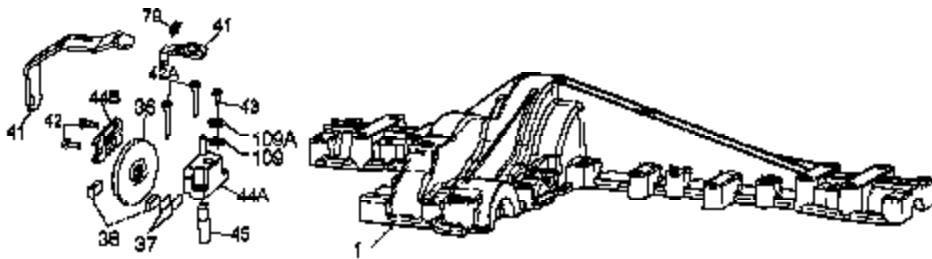

Ref #	Part Number	Qty	Description
1	772151	1	Cover LH (mach)
3	770135	1	Case LH (cast)
5	776445	1	Counter Shaft
6	778387	1	Spur Gear 11T
9	786197	1	Neutral Sleeve .572L
13	778368	2	Bevel Gear 13T (Incl. 14)
14	778368	2	Bevel Gear 13T (Incl. 13)
15	778373	1	Ring Gear 54T
17	786139	1	Drive Pin
22	792194	1	Spring
23	792195	1	Washer .750ID .032T
25	792073A	25	Screw 1/4-20 x 1.25
26	792125	4	Retaining Ring
28	792035	1	Peerless #1 Retaining Ring
29	780179	1	Washer .627ID .140W
31	780189	1	Washer .563ID .062W
32	780072	2	Washer .627ID .031W
36	790071	1	Brake Disk
37	790103	1	Brake Pad Plate
38	799021	2	Brake Pad
41	790102	1	Brake Lever
42	792202	2	Screw 1/4-20 x .750
43	792171	1	Screw 10-24 x .500
47	775114	1	Axle 15.062
48	775115	1	Axle 9.875
49	778388	1	Spur Gear 18T
56	778386	1	Spur Gear 81T
65	780195	3	Washer .750ID .062W
67	776440	1	Brake Shaft
79	792201	1	Spring
85	792154	1	Oil Fill Plug
87	788088A	3	Oil Seal .750
103	792193	3	Screw 1/4-28 x .490
105	780096	1	Washer .625ID .057W
106	786205	2	Needle Bearing & Sleeve Assembly
109B	788104	1	O-Ring .364ID
113	786199	1	Sleeve Assembly (Incl. 157)
114	786200	1	Sleeve Assembly (Incl. 87)
115	786198	2	Sleeve Assembly (Incl. 87)
127	784384	1	Shift Lever Assembly (Incl. 109)
150	788093A	1	Liquid Gasket RTV Silicon
157	788102	1	Oil Seal .5625ID
180	730229B	1	Gear Oil 80W90
181	798042	1	Overflow Bottle
182	788103	1	Grommet
183	792118	1	Relief Valve
190	792150	1	Washer .443ID .109W
191	792151	1	Nut 7/16-20
200	794793	1	Differential (Gear Reduction Drive)
203	798046	1	Pulley & Hub Assembly
208	798040	1	Fan
209	798058	1	Control Lever
210	794794	1	Hydro Module LH (Fender Control)