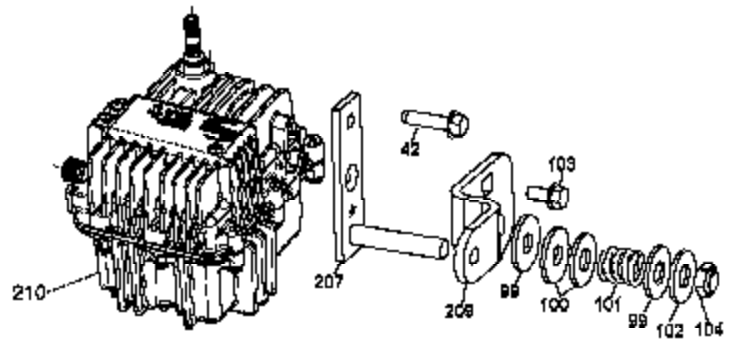

Ref #	Part Number	Qty	Description
1	772151	1	Cover LH (mach)
3	770135	1	Case LH (cast)
5	776445	1	Counter Shaft
6	778387	1	Spur Gear 11T
9	786197	1	Neutral Sleeve .572L
13	778368	2	Bevel Gear 13T (Incl. 14)
14	778368	2	Bevel Gear 13T (Incl. 13)
15	778373	1	Ring Gear 54T
17	786139	1	Drive Pin
22	792194	1	Spring
23	792195	1	Washer .750ID .032T
25	792073A	25	Screw 1/4-20 x 1.25
26	792125	4	Retaining Ring
28	792035	1	Peerless #1 Retaining Ring
29	780179	1	Washer .627ID .140W
31	780189	1	Washer .563ID .062W
32	780072	2	Washer .627ID .031W
36	790071	1	Brake Disk
37	790103	1	Brake Pad Plate
38	799021	2	Brake Pad
41	790102	1	Brake Lever
42	792202	2	Screw 1/4-20 x .750
43	792171	1	Screw 10-24 x .500
47	775114	1	Axle 15.062
48	775115	1	Axle 9.875
49	778388	1	Spur Gear 18T
56	778386	1	Spur Gear 81T
65	780195	3	Washer .750ID .062W
67	776440	1	Brake Shaft
79	792201	1	Spring
85	792154	1	Oil Fill Plug
87	788088A	3	Oil Seal .750
103	792193	3	Screw 1/4-28 x .490
105	780096	1	Washer .625ID .057W
106	786205	2	Needle Bearing & Sleeve Assembly
109B	788104	1	O-Ring .364ID
113	786199	1	Sleeve Assembly (Incl. 157)
114	786200	1	Sleeve Assembly (Incl. 87)
115	786198	2	Sleeve Assembly (Incl. 87)
127	784384	1	Shift Lever Assembly (Incl. 109)
150	788093A	1	Liquid Gasket RTV Silicon
157	788102	1	Oil Seal .5625ID
180	730229B	1	Gear Oil 80W90
181	798042	1	Overflow Bottle
182	788103	1	Grommet
183	792118	1	Relief Valve
190	792150	1	Washer .443ID .109W
191	792151	1	Nut 7/16-20
200	794793	1	Differential (Gear Reduction Drive)
203	798046	1	Pulley & Hub Assembly
208	798040	1	Fan
209	798058	1	Control Lever
210	794794	1	Hydro Module LH (Fender Control)