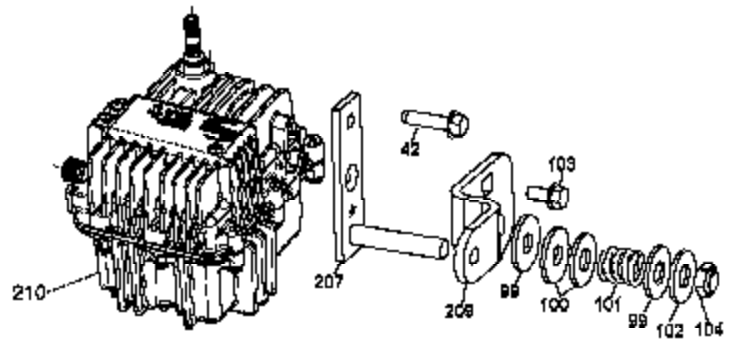

Ref #	Part Number	Qty	Description
1	772151	1	Cover LH (mach)
3	770135	1	Case LH (cast)
5	776355	1	Counter Shaft
6	778263	1	Spur Gear 11T
9	786197	1	Neutral Sleeve .572L
13	778368	2	Bevel Gear 13T (Incl. 14)
14	778368	2	Bevel Gear 13T (Incl. 13)
15	778373	1	Ring Gear 54T
17	786139	1	Drive Pin
22	792194	1	Spring
23	792195	1	Washer .750ID .032T
25	792073A	25	Screw 1/4-20 x 1.25
26	792125	4	Retaining Ring
28	792035	1	Peerless #1 Retaining Ring
29	780065	1	Washer .627ID .091W
31	780189	3	Washer .563ID .062W
36	790071	1	Brake Disk
37	790007	2	Brake Pad Plate
38	799021	2	Brake Pad
41	790102	1	Brake Lever
42	792202	3	Screw 1/4-20 x .750
43	792171	1	Screw 10-24 x .500
47	774869	1	Axle 16.812
48	774688	1	Axle 11.625
49	778378	1	Spur Gear 18T
56	778379	1	Spur Gear 81T
65	780195	3	Washer .750ID .062W
67	776440	1	Brake Shaft
70	786196	1	Spacer .625 .765
79	792201	1	Spring
85	792154	1	Oil Fill Plug
87	788088A	3	Oil Seal .750
103	792193	3	Screw, 1/4-28 x .490
105	780096	1	Washer .625ID .057W
106	786162	2	Needle Bearing & Sleeve Assembly
109B	788104	1	O-Ring .364ID
113	786199	1	Sleeve Assembly (Incl. 157)
114	786200	1	Sleeve Assembly (Incl. 87)
115	786198	2	Sleeve Assembly (Incl. 87)
127	784384	1	Shift Lever Assembly (Incl. 109)
150	788093A	1	Liquid Gasket RTV Silicon
157	788102	1	Oil Seal .5625ID
180	730229B	1	Gear Oil 80W90
181	798042	1	Overflow Bottle
182	788103	1	Grommet
183	792118	1	Relief Valve
190	792150	1	Washer .443Id .109W
191	792151	1	Nut 7/16-20
200	794787	1	Differential (Gear Reduction Drive)
203	798044	1	Pulley & Hub Assembly
206	798055	1	Disconnect Lever
208	798040	1	Fan
209	798054	1	Control Lever
210	794788	1	Hydro Module LH (Fender Control)