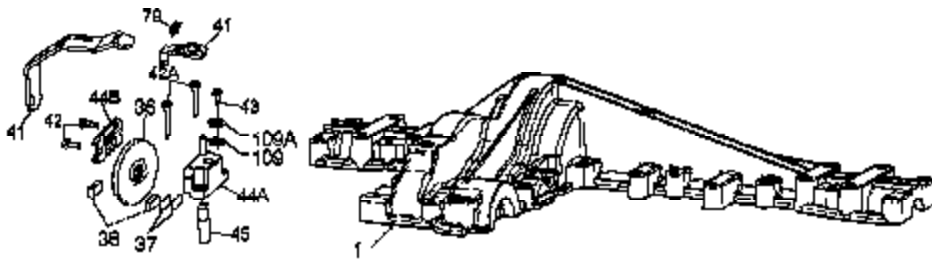

---

Ref #	Part Number	Qty	Description
209A	798051	1	Shift Lever Assembly
211	798048	1	Shock
212	798049	1	Shock Bracket
213	792197	2	E-clip

---

Ref #	Part Number	Qty	Description
1A	772152	1	Cover RH (Mach)
3A	770136	1	Case RH (Cast)
36	790075	1	Brake Disk
37	790007	1	Brake Pad Plate
38	799021	2	Brake Pad
41	790097	1	Brake Lever
42	792177	2	Screw 1/4-20 x 1.375
43	792075	1	Lock Nut 5/16-24
103	792193	3	Screw 1/4-28 x .490
200A	794785	1	Differential RH (Gear Reduction Drive )
209	798047	1	Control Lever
210A	794786	1	Hydro Module RH (Foot Control)