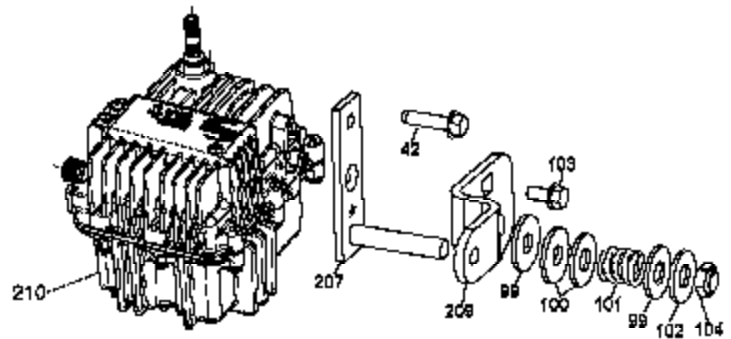

---

Ref #	Part Number	Qty	Description
209A	798051	1	Shift Lever Assembly
211	798048	1	Shock
212	798049	1	Shock Bracket
213	792197	2	E-clip

---

Ref #	Part Number	Qty	Description
1A	772152	1	Cover RH (Mach)
3A	770136	1	Case RH (Cast)
36	790075	1	Brake Disk
37	790007	1	Brake Pad Plate
38	799021	2	Brake Pad
41	790097	1	Brake Lever
42	792177	2	Screw 1/4-20 x 1.375
43	792075	1	Lock Nut 5/16-24
103	792193	3	Screw 1/4-28 x .490
200A	794785	1	Differential RH (Gear Reduction Drive )
209	798047	1	Control Lever
210A	794786	1	Hydro Module RH (Foot Control)