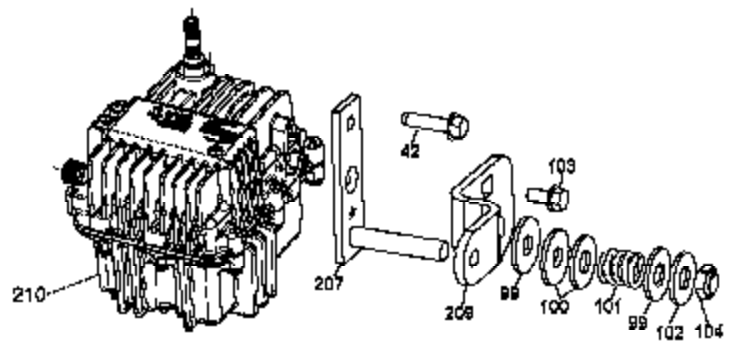

2000-2000-002A Page 2 of 5  
Peerless #1

---

Ref #	Part Number	Qty	Description
209A	798051	1	Shifter Lever Assembly
211	798048	1	Shock
212	798049	1	Shock Bracket
213	792197	2	E-clip

---

2000-2000-002A Page 3 of 5  
Peerless #1

Ref #	Part Number	Qty	Description
1A	772152	1	Cover RH (Mach)
3A	770136	1	Case RH (Cast)
36	790075	1	Brake Disk
37	790007	1	Brake Pad Plate
38	799021	2	Brake Pad
41	790097	1	Brake Lever
42	792177	2	Screw 1/4-20 x 1.375
43	792075	1	Lock Nut 5/16-24
103	792193	3	Screw, 1/4-28 x .490
200A	794785	1	Differential RH (Gear Reduction Drive )
209	798047	1	Control Lever
210A	794786	1	Hydro Module RH (Foot Control)