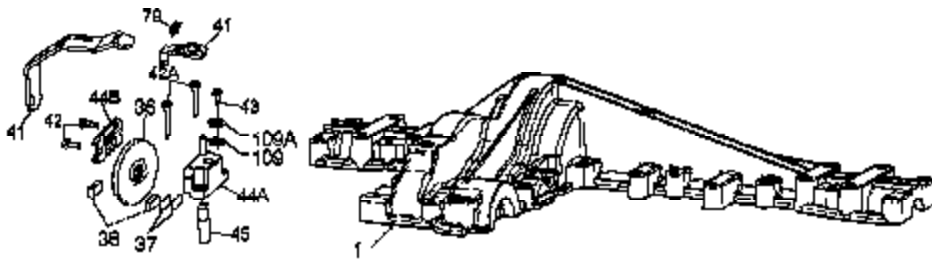

Ref #	Part Number	Qty	Description
5	776355	1	Counter Shaft
6	778263	1	Spur Gear 11T
9	786197	1	Neutral Sleeve .572L
13	778368	2	Bevel Gear 13T (Incl. 14)
14	778368	2	Bevel Gear 13T (Incl. 13)
15	778373	1	Ring Gear 54T
17	786139	1	Drive Pin
22	792194	1	Spring
23	792195	1	Washer .750ID .032T
25	792073A	27	Screw 1/4-20 x 1.25
26	792125	4	Retaining Ring
28	792035	1	Retaining Ring
29	780065	1	Washer .527ID .091W
30	792076A	1	Washer .312ID .059W
31	780189	3	Washer .563ID .062W
36	790075	1	Brake Disk
37	790007	1	Brake Pad Plate
38	799021	2	Brake Pad
39	786026	2	Dowel Pin .3125 x .750
41	790097	1	Brake Lever
42	792177	2	Screw 1/4-20 x 1.375
43	792075	1	Lock Nut 5/16-24
44	790025	1	Brake Pad Holder
46	786086	1	Bracket
47	774761	1	Axle 17.937
48	774636	1	Axle 12.750
49	778378	1	Spur Gear 18T
56	778379	1	Spur Gear 81T
65	780195	3	Washer .750ID .062W
67	776440	1	Brake Shaft
70	786196	1	Spacer .625 .765
80	790098	1	Brake Lever Guide
85	792154	1	Oil Fill Plug
87	788088A	3	Oil Seal .750
103	792193	3	Screw, 1/4-28 x .490
105	780096	1	Washer .625ID .057W
106	786162	2	Needle Bearing & Sleeve Assembly
108	786202	1	Spacer .510ID
109B	788104	1	O-Ring .364ID
110	798052	1	Neutral Return Spring
113	786199	1	Sleeve Assembly (Incl. 157)
114	786200	1	Sleeve Assembly (Incl. 87)
115	786198	2	Sleeve Assembly (Incl. 87)
127	784385	1	Shift Lever Assembly (Incl. 109)
150	788093A	1	Liquid Gasket RTV Silicon
157	788102	1	Oil Seal .5625ID
180	730229B	1	Gear Oil 80W90
182	788103	1	Grommet
183	792118	1	Relief Valve
184	792196	1	Hose Barb
185	798050	1	Tubing .50 x 5
190	792150	1	Washer .443ID .109W
191	792151	1	Nut 7/16-20
203	798046	1	Pulley & Hub Assembly
208	798040	1	Fan
209	798047	1	Control Lever

2000-2000-002A Page 2 of 5  
Peerless #1

---

Ref #	Part Number	Qty	Description
209A	798051	1	Shifter Lever Assembly
211	798048	1	Shock
212	798049	1	Shock Bracket
213	792197	2	E-clip

---

2000-2000-002A Page 3 of 5  
Peerless #1