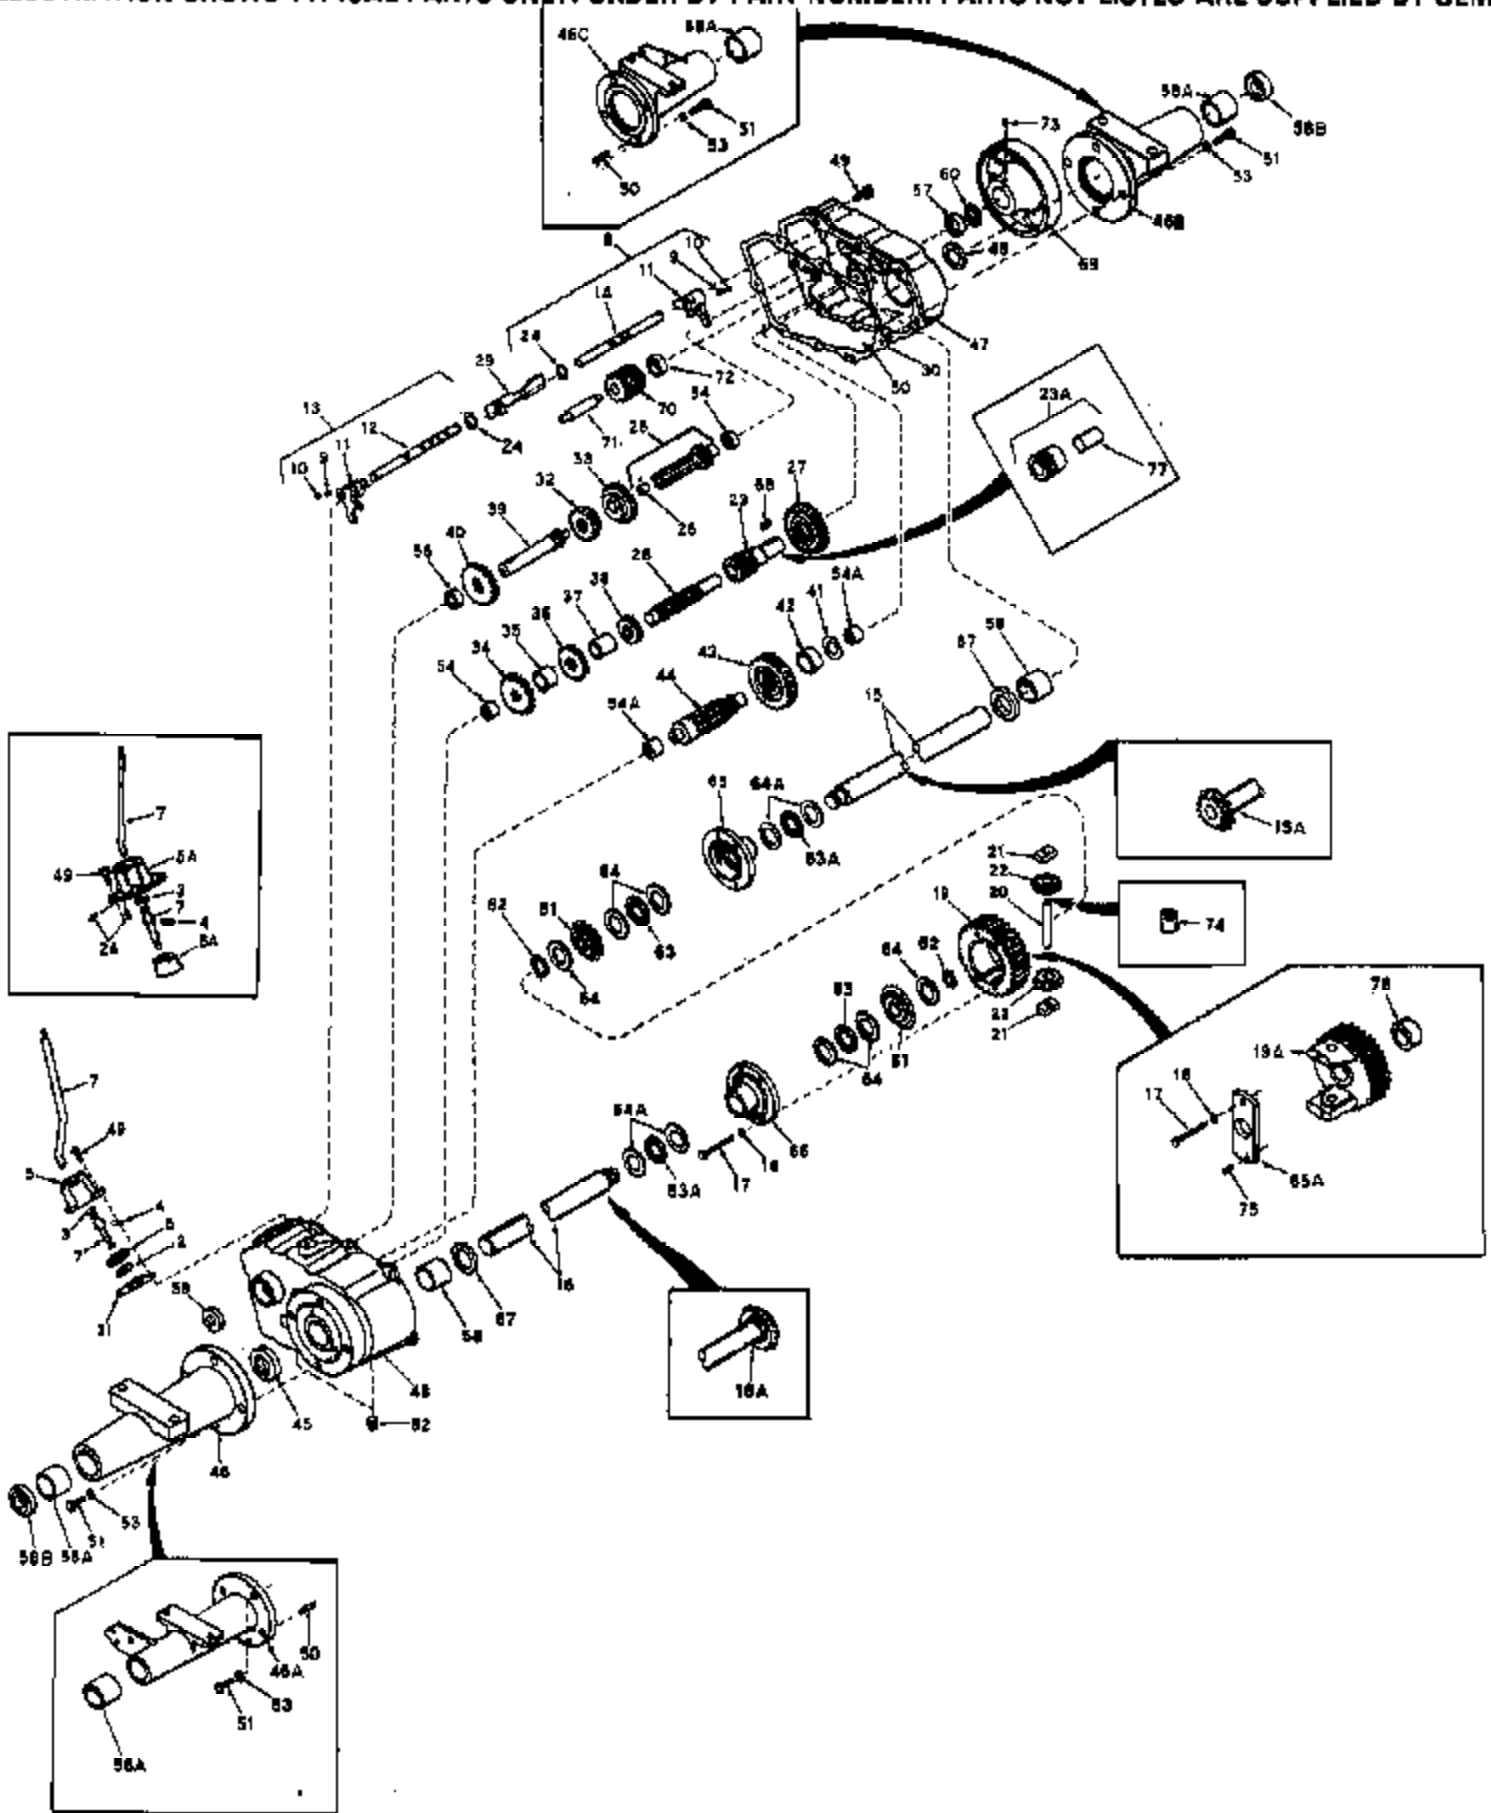

ILLUSTRATION SHOWS TYPICAL PARTS ONLY. ORDER BY PART NUMBER. PARTS NOT LISTED ARE SUPPLIED BY OEM.

Ref #	Part Number	Qty	Description
2	792016		Ring, Retainer
3	792001		Ring, Quad
4	792049		Pin, Drive
5	784088		Housing, Shift lever
6	784094		Keeper, Shift lever (Flat style)
7	784024		Lever, Shift
8	784054		Rod Assy., Shift (Incl. 9, 10, 11, 14 & 24)
9	792003		Spring
10	792004		Ball, Steel
11	784004		Fork, Shifter
12	784057		Rod, Shifter
13	784056		Rod Assy., Shift (Incl. 9 thru 12)
14	784055	1700-1711-A	Rod, Shifter
15	774057	Peerless	Axle, Right hand (11.923 long)
16	774056		Axle, Left hand (14.500 long)
17	792005		Screw, 1/4-20 x 2-1/2"
18	792006		Lockwasher, 1/4"
19	778033A		Gear, Ring (1.500 wide, 31 teeth)
20	786019		Pin, Drive (.497 dia. x 3.357 long)
21	786027		Block, Drive
22	778014		Pinion, Bevel
23	776022		Brake Pinion & Bushing (3.687 long)
24	792017		Ring, Retainer
25	776014		Shaft & Bearing Assy., Shifter (Incl. 26)
26	780018		Bearing (.437 ID x .625 OD x 500 long)
27	778037		Gear, Idler
28	776032		Shaft, Idler (.873 dia. x 5.750 long)
29	784074		Stop, Shifter
30	788026		Gasket, Case & Cover
31	788003		Gasket, Shift lever housing
32	778019		Gear, Shifting (20 teeth)
33	778020		Gear Shifting (26 teeth)
34	778021		Gear Spur (26 teeth)
35	786014		Spacer (.885 ID x 1.125 OD x 795 long)
36	778022		Gear, Spur (22 teeth)
37	786015		Spacer (.885 ID x 1.125 OD x 1.223 lo ng)
38	778023		Gear, Spur (16 teeth)
39	776027		Shaft, Input (3.990 long)
40	778024		Spur Gear, Input shaft
41	780001		Washer
42	786017		Spacer (1.312 ID x 1.437 OD x .620 lo ng)
43	778036		Gear, Output
44	778041		Pinion, Output (9 teeth)
45	788007		Seal, Oil
46	782029		LH Axle Housing (Incl. 58A) (8.360 lo ng)
46B	782030		RH Axle Housing (Incl. 58A)(5.781 lon g)
47	772044		Cover, Transaxle (Incl. 54, 54A, 57 & 58)
48	770032		Case, Transaxle (Incl. 54, 54A, 56 & 58)
49	792007		Screw, 1/4-20 x 3/4"
50	786026		Pin, Dowel (.312 dia. x .747 long)
51	792021		Screw, 5/16-18 x 3/4"
52	792010		Plug, Pipe
53	792029		Lockwasher, 5/16"
54	780013		Bearing (closed end)
54A	780013		Bearing (closed end)
56	780011		Bearing