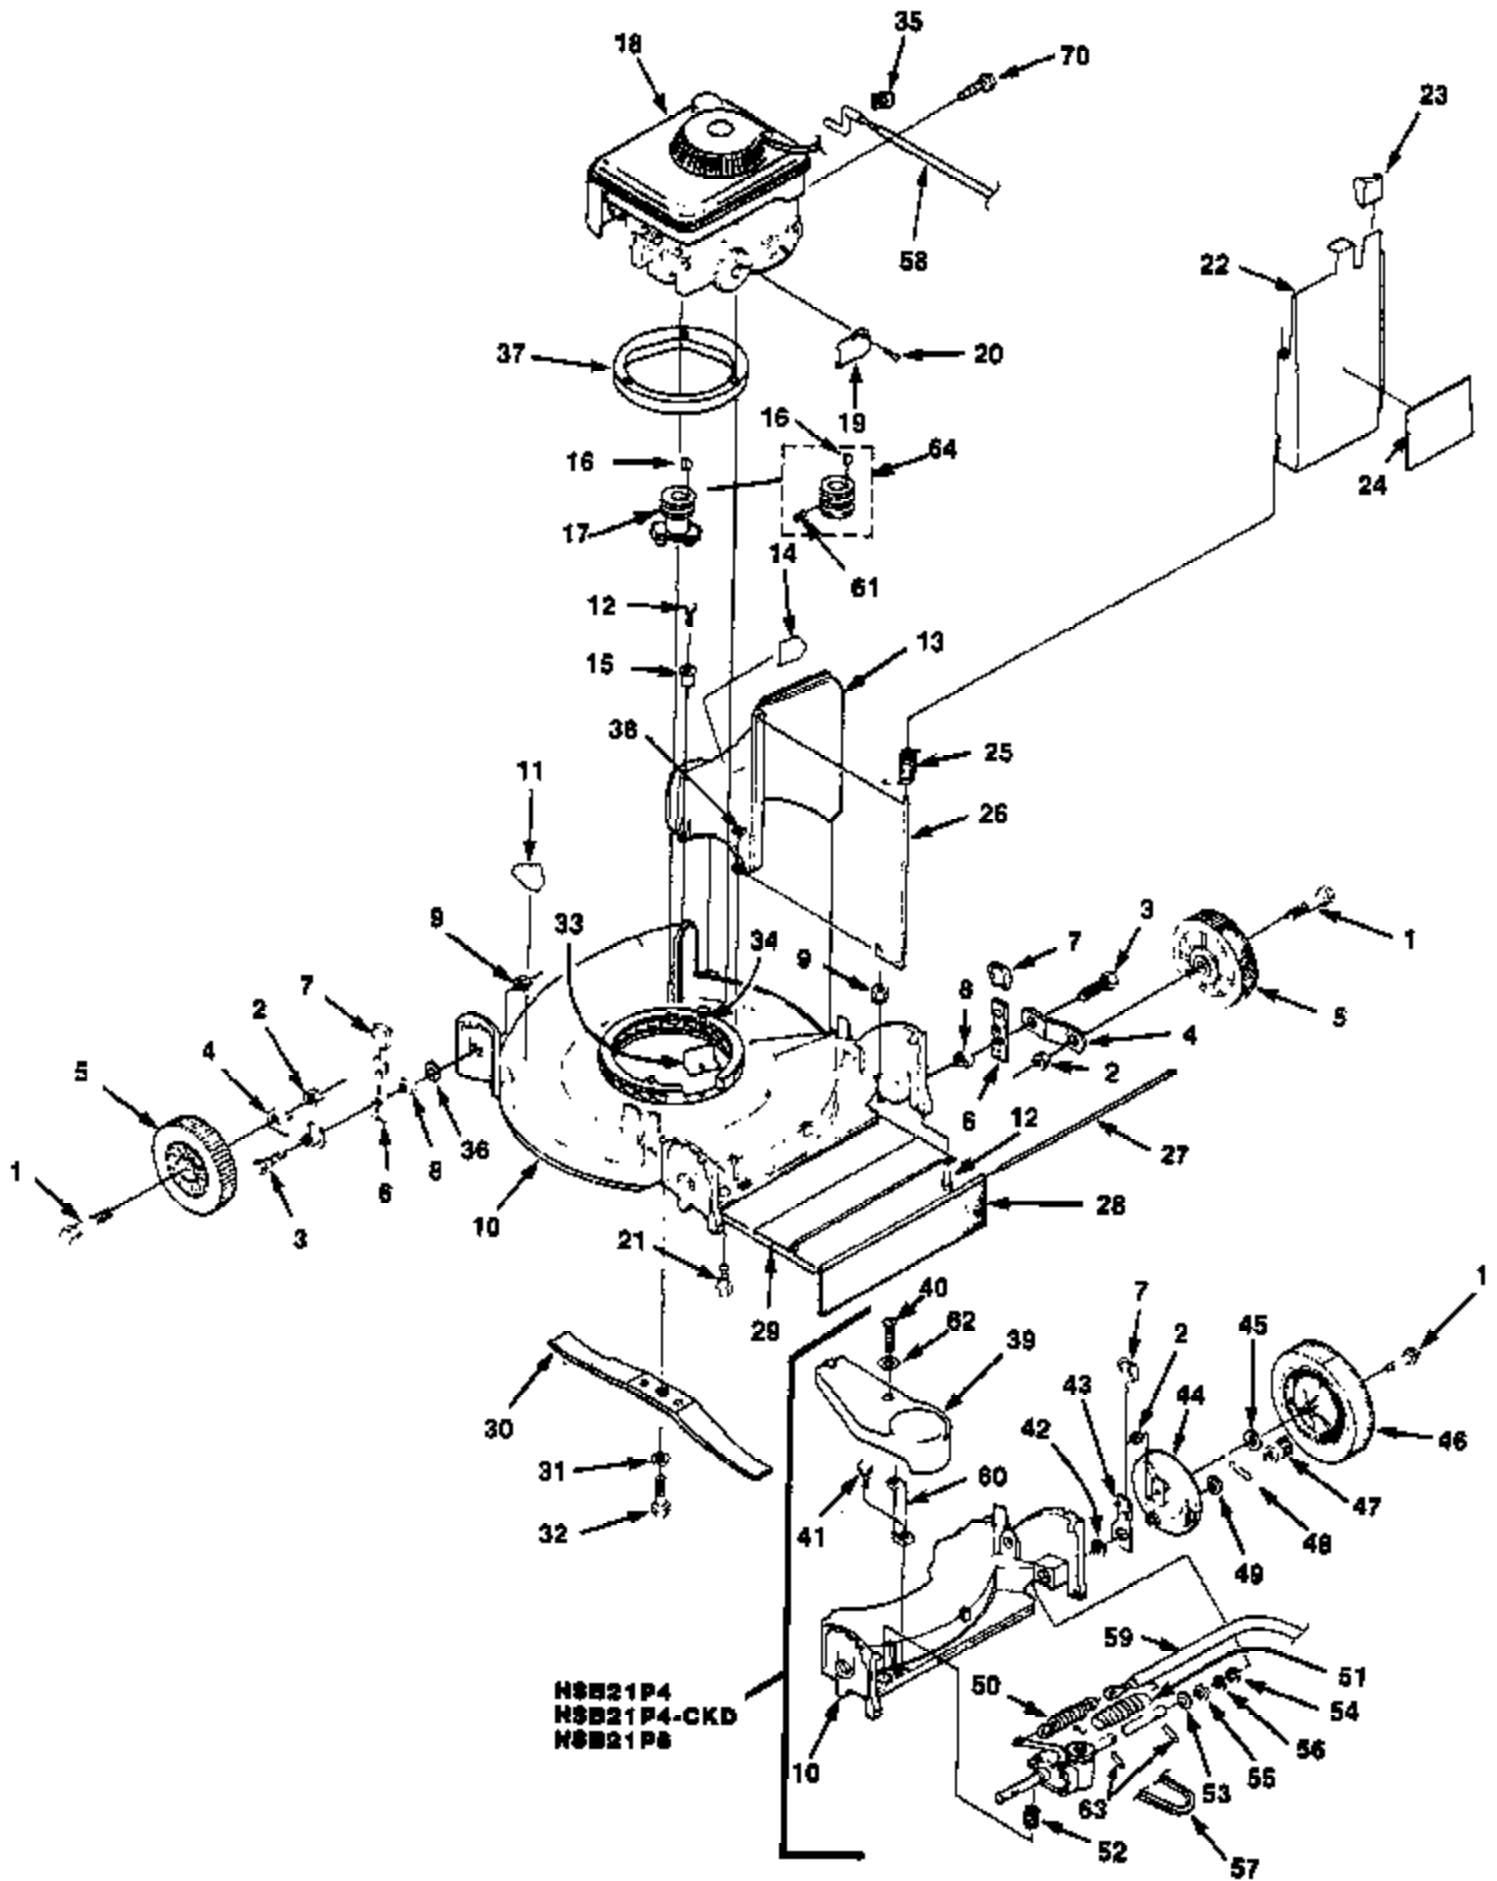

No. No. No. No.	Part No. No. de pièce Best.—Nr. No. de pieza Pezzo N°	Description	HSB21PS			
			HSB21	HSB21PA	HSB21PK	HSB21PK-CKD
1	JA-99213-8	AXLE ASSEMBLY	4	4	4	4
2	JA-44485-0	NUT	4	4	4	4
3	JA-35918-0	BOLT- Height adjusting	4	2	2	2
4	JA-99128-7	ARM- Wheel hgt. adj.	4	2	2	2
5	JA-99395-8	WHEEL & TIRE	4	2	2	2
6	JA-99008-7	SPRING- Index (Front)	4	2	2	2
7	JA-33882-3	KNOB- Indexing spring	4	4	4	4
8	JA-35836-2	SPACER- Wheel height adj.	4	2	2	2
9	JA-44577-6	NUT- Flange 5/16-18	4	4	4	4
10	A-03378	DECK	1			
	JA-99499-2	DECK	1	1	1	1
11	JA-99475-1	DECAL- Warning	1	1	1	1
12	JA-40887-8	SCREW 1/4-20 x 3/4"	8	6	6	6
13	JA-99499-3	CHUTE- Discharge	1	1	1	1
14	JA-99226-4	DECAL- CPSC	1	1	1	1
15	JA-47318-3	EYELET- Stimpson	3	3	3	3
16	JA-48302-9	KEY- Woodruff	1	1	2	1
17	JA-99476-7	ADAPTER- Blade	1	1		1
	JA-99182-1	ADAPTER- Blade			1	
18	*	ENGINE	1	1	1	1
19	JA-35925-6	DEFLECTOR	1	1	1	1
20	JA-40888-0	SCREW- #8-32 x 3/8"	3	3	3	3
21	JA-40888-5	SCREW- 3/8-16 x 2 1/4"	3	3	3	3
22	JA-99482-0	DOOR- Chute	1	1	1	1
23	JA-33882-3	KNOB- Index spring	1	1	1	1
24	JA-99408-1	DECAL- Door (warning)	1	1	1	1
25	JA-99294-7	SPRING- Chute door	1	1	1	1
26	JA-35918-7	PIN- Hinge	1	1	1	1
27	JA-35917-0	ROD- Drag flap	1	1	1	1
28	JA-35925-7	FLAP- Drag	1	1	1	1
29	03781	COVER- Rear	1			
	03782	COVER- Rear		1	1	1
30	JA-99479-6	BAR- Cutter	1	1	1	1
31	JA-44614-2	WASHER- Lock 3/8"	1	1	1	1
32	JA-40375-3	SCREW- Hex hd. 3/8-24 x 1 1/4"	1	1	1	1