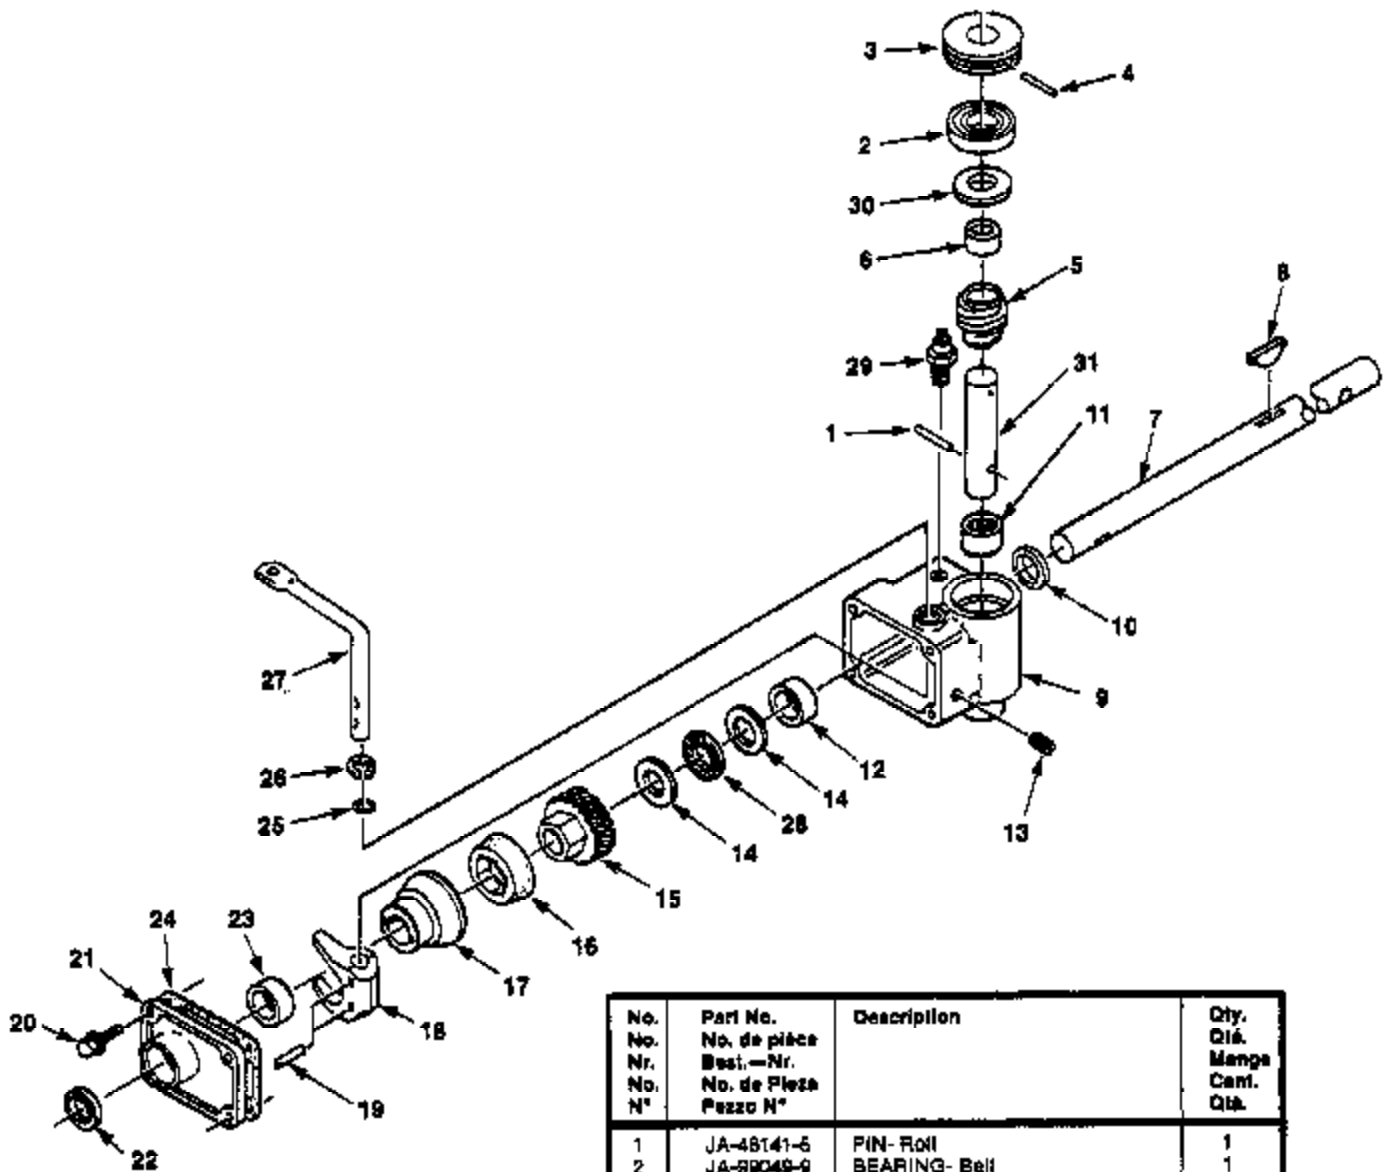

FIGURE 2
FIGURE 2
ABBILDUNG 2
FIGURA 2
FIGURA 2

H6D20
H8D20V
H9D20-2
H8C20-2
H9D20P
H8D20P-2
HC20P5
HC20V

H8D20P
H8D20P-2
HC20P5

No. No. Nr. No.	Part No. No. de pièce Best.—Nr. No. de Piece	Description	MSD20	H9D20V	H9D20-Z	H9C20-Z	H9D20P	H9D20P-2	H9C20P5	HC20V
1	JA-99385-0	BAIL- Engine control	1	1	1	1	1	1	1	1
2	09387	HANDLE- Upper	1	1	1	1	1	1	1	1
3	JA-99387-0	BUSHING- Traction ball					2	2	2	
4	JA-99195-2	EYEBOLT	1	1	1	1	1	1	1	1
5	JA-99055-7	CONTROL- Engine			1		1	1		
	JA-99053-4	CONTROL- Engine	1				1		1	
	JA-99053-8	CONTROL- Engine				1				
	JA-99053-4	CONTROL- Engine		1						1
6	JA-44470-8	NUT- Lock 1/4-20	1	1	1	1	1	1	1	1
7	JA-99496-4	CONTROL- Throttle	1				1		1	
	JA-99479-9	CONTROL- Throttle		1						1
	JA-99343-8	CONTROL- Throttle				1				
8	JA-99819-7	SCREW- Hex cap	1	1	1	1	1	1	1	1
9	JA-44701-0	WASHER- Ext. tooth	1	1		1	1	1	1	1
10	JA-44310-2	NUT- Hex (1/4-20)	1	1		1	1		1	1
11	JA-35910-2	BOLT- Handle joining	2	2	2	2	2	2	2	2
12	JA-32985-0	KNOB- Handle	2	2	2	2	2	2	2	2
13	JA-44310-8	NUT- Hex (5/16-18)	2	2	2	2	2	2	2	2
14	JA-99427-4	CABLE- Tie	3	3	3	3	3	3	3	3
15	JA-44677-6	NUT- Flange (5/16-18)	2	2	2	2	2	2	2	2
16	JA-48030-8	PIN- Hair	2	2	2	2	2	2	2	2
17	JA-35917-8	STUD- Handle mtg.	2	2	2	2	2	2	2	2
18	JA-99240-0	HANDLE- Lower	1	1	1	1	1	1	1	1
19	JA-34454-4	WASHER	1	1	1	1				1
20	JA-99385-2	SLEEVE- Traction					1	1	1	
21	JA-99386-0	BAIL- Traction					1	1	1	
22	JA-99053-5	CONTROL- Traction					1	1	1	