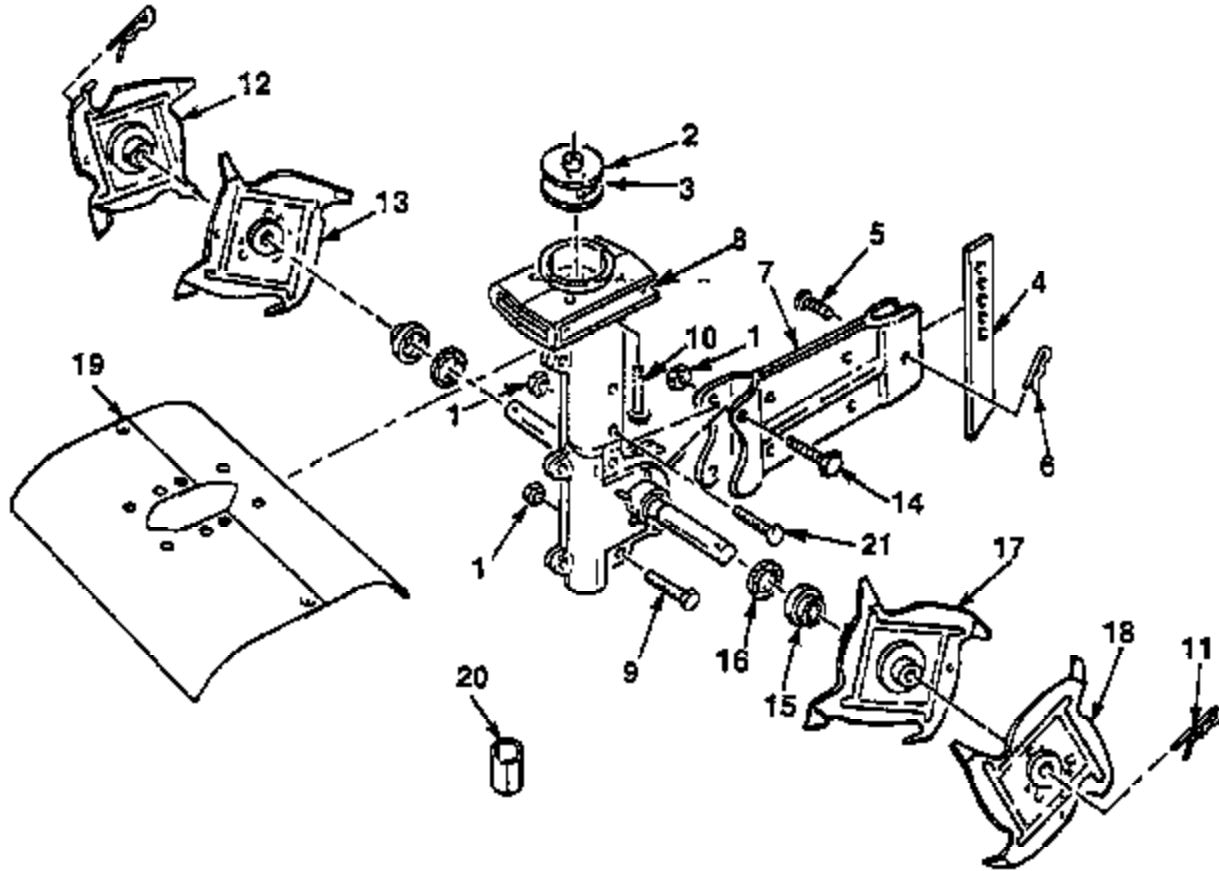

GB **FIGURE 4**
F **FIGURE 4**

No. N°	Part No. Pièce N°	DESCRIPTION	Qty. Qnt.
1	81204	NUT- (1/4-20)	9
2	01075-39	CLUTCH	1
3	01075-53	SPRING- Clutch	2
4	01075-20	DRAG STAKE	1
8	JA-48145-1	PIN- Clevis (5/16 x 7/8")	1
8	01075-88	HAIRPIN	1
7	01075-70	DRAG STAKE BRACKET ASSEMBLY	1
8	01031-02	TRANSMISSION ASSEMBLY	1
9	80052	SCREW- Hex hd. (1/4-20 x 3/4")	5
10	88053	SCREW- Hex washer (10-24 x 2 1/2")	4
11	01075-00	HAIRPIN- Cotter (3/4")	2
12	01075-05	TINE AND HUB (R.H.) Outboard (D)	1

No. N°	Part No. Pièce N°	DESCRIPTION	Qty. Qnt.
12	01075-09	TINE AND HUB (R.H.) Inboard (C)	1
14	82496	SCREW- (1/4-20 x 1")	2
16	01075-51	DIRT CAP- Black Plastic	2
16	01075-53	WASHER- Felt (1/8 x 3/4 x 1 1/2")	2
17	01075-13	TINE AND HUB (L.H.) Inboard (B)	1
18	01075-12	TINE AND HUB (L.H.) Outboard (A)	1
19	01031-01	SHIELD ASSEMBLY	1
20	01075-48	TINE SPACERS	2
21	80388	SCREW- Hex hd. (1/4-20 x 1 1/4")	2