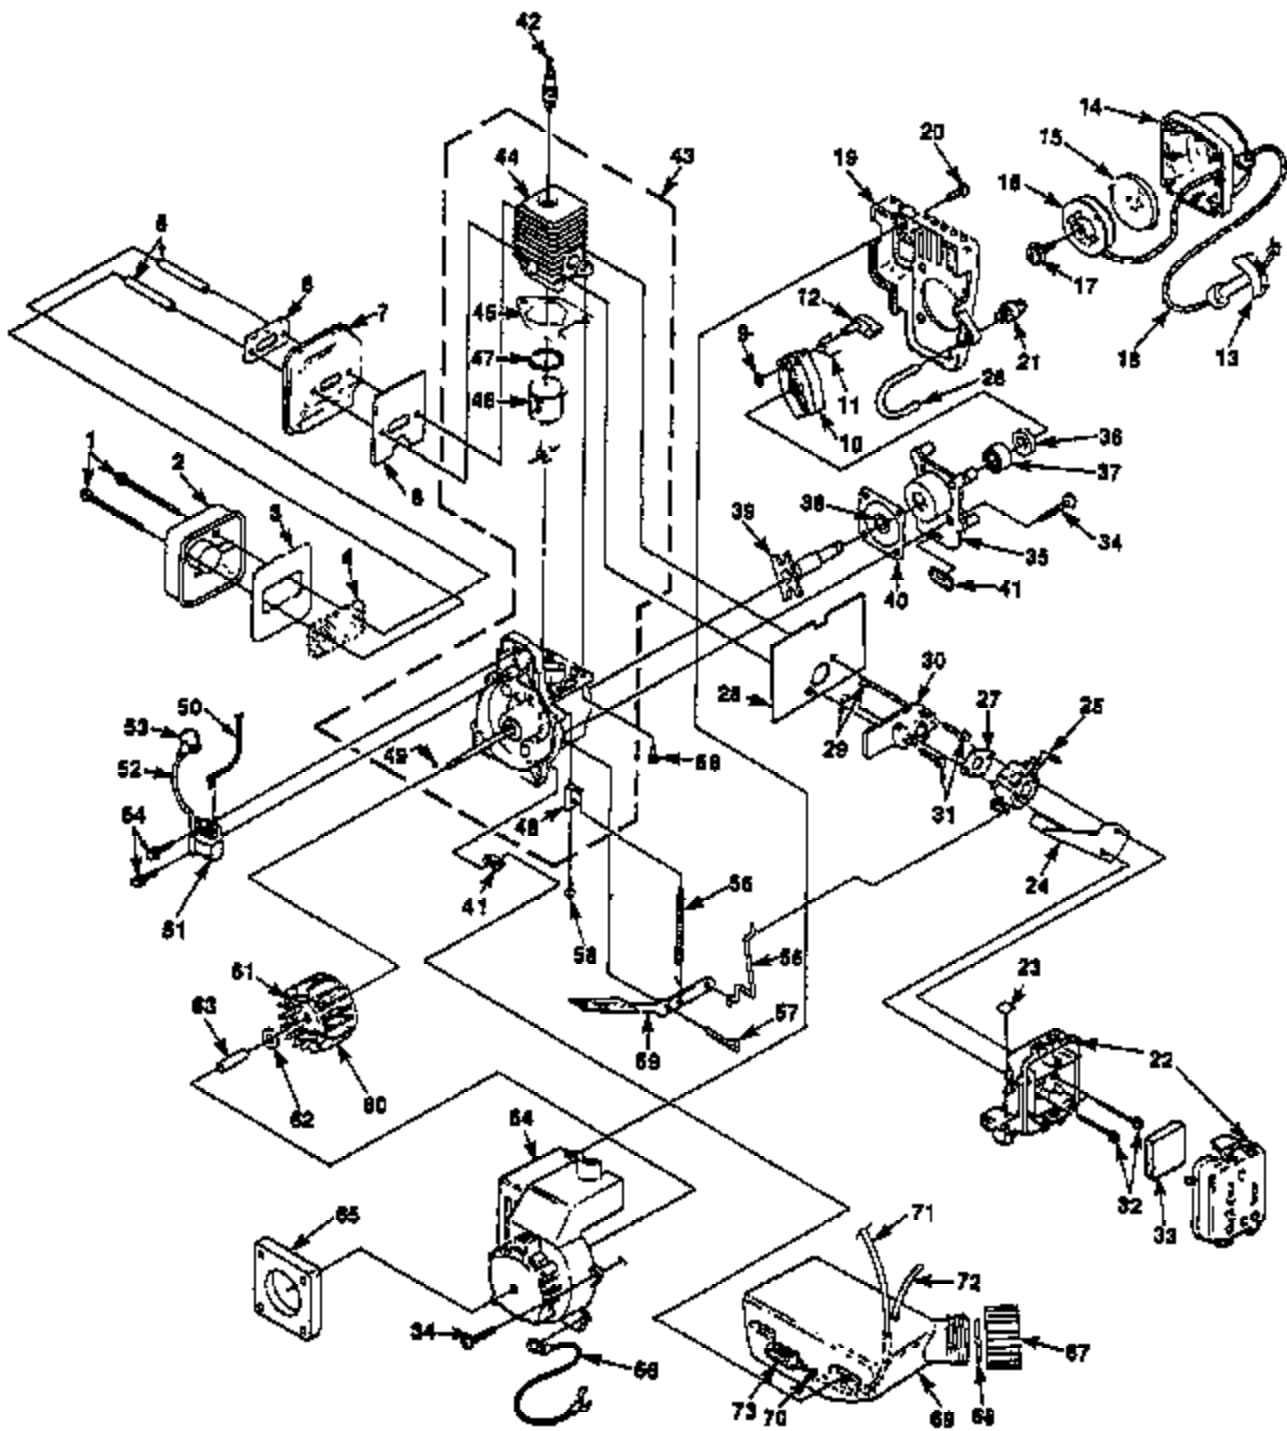

GB **FIGURE 1**
F **FIGURE 1**

No. No.	Part No. Piece No.	DESCRIPTION	Qty. QTY.	No. No.	Part No. Piece No.	DESCRIPTION	Qty. QTY.
1	89080	SCREW- Semi hex hd. (10-24 x 2 1/2")	2	40	88787-A	GASKET- Crank Cover	1
2	A-04312	COVER- Muffler	1	41	88792	BUMPER- Rubber	3
3	88782	BAFFLE- Muffler	1	42	98189-B	SPARK PLUG	1
4	88784-A	SCREEN- Spark	1	43	A-03710	SHORT BLOCK	1
5	98880-A	SPACER- Muffler	2	44	A-03785-A	CYLINDER & GASKET	1
6	88783	PLATE- Reinforcing	1	45	03703-A	GASKET- Cylinder	1
7	A-01323	BODY- Muffler	1	46	A-03705	PISTON & ROD	1
8	88785-B	GASKET- Muffler	1	47	03179	RING- Piston	2
9	04018-08	RING- Retaining	1	48	00470	BRACKET- Governor Spring	1
10	04018-01	CUP- Starter	1	49	88280	KEY- Woodruff	1
11	04018-03	SPRING	2	50	A-03548	LEAD- Electrical	1
12	04018-02	PAWL- Starter	2	51	A-94711-CS	MODULE- Ignition	1
13	04089-02	GRIP- Starter	1	52	88328	LEAD	1
14	04089-01	HOUSING- Starter	1	53	A-33055	TERMINAL	1
15	04089-06	SPRING- Recoil	1	54	82540	SCREW- Tapfits (8-32 x 1")	2
16	04089-05	PULLEY	1	55	03628	ROD- Governor	1
17	04089-04	SCREW- Set	1	56	02342	SPRING- Extension	1
18	04089-03	ROPE- Starter	1	57	JA-48001-4	PIN- Cotter	1
19	04023	COWLING- Engine	1	58	82588	SCREW- Thd. forming (10-24 x 3/4")	3
20	82541	SCREW- Truss hd. (#10 x 1/2")	1	59	03827	VANE- Governor	1
21	01583	BULB- Primer	1	60	A-04158	ROTOR & STARTER PAWL KIT	1
22	A-01440-A	AIR FILTER BOX ASSEMBLY	1	61	A-70285-E	STARTER PAWL KIT	1
23	00772	DECAL- Choke	1	62	98479-A	WASHER- Flat	1
24	03808	BRACKET- Cable mounting	1	63	03688-2	SPACER	1
25	A-03738	CARBURETOR	1	64	A-01237-B	HOUSING	1
26	01438-16	RUBBER TUBING (4")	1	65	03626	SPACER- Engine	1
27	88786-A	GASKET- Carburetor	1	66	A-03547	WIRE- Ground	1
28	01104	GASKET- Heat Dam	1	67	A-00882-A	FUEL CAP	1
29	81208	NUT- Hex lock (10-24)	2	68	88805-A	GASKET- Fuel cap	1
30	88788	HEAT DAM	1	69	A-04036	TANK- Fuel	1
31	82549-1	SCREW- Thd. Forming (10-24 x 1")	2	70	88288	CLAMP- Wire	1
32	82542	SCREW- Truss hd. (10-24 x 2 1/4")	2	71	84772-45	TUBING- Rubber	1
33	D-88780-A	AIR FILTER	1	72	01438-24	TUBING- Rubber (8")	1
34	82538	SCREW- Truss hd. (10-24 x 3/4")	12	73	48422	FILTER- Fuel	1
35	A-04017	COVER- Crankcase	1		04183	REPAIR KIT	
36	88800	SEAL- Shaft	1		04194	GASKET/DIAPHRAGM KIT	
37	00270-A	BEARING- Ball	1				
38	03832	SPACER	1				
39	04018	SHAFT- Starter	1				

- Assemblies
- Ensembles