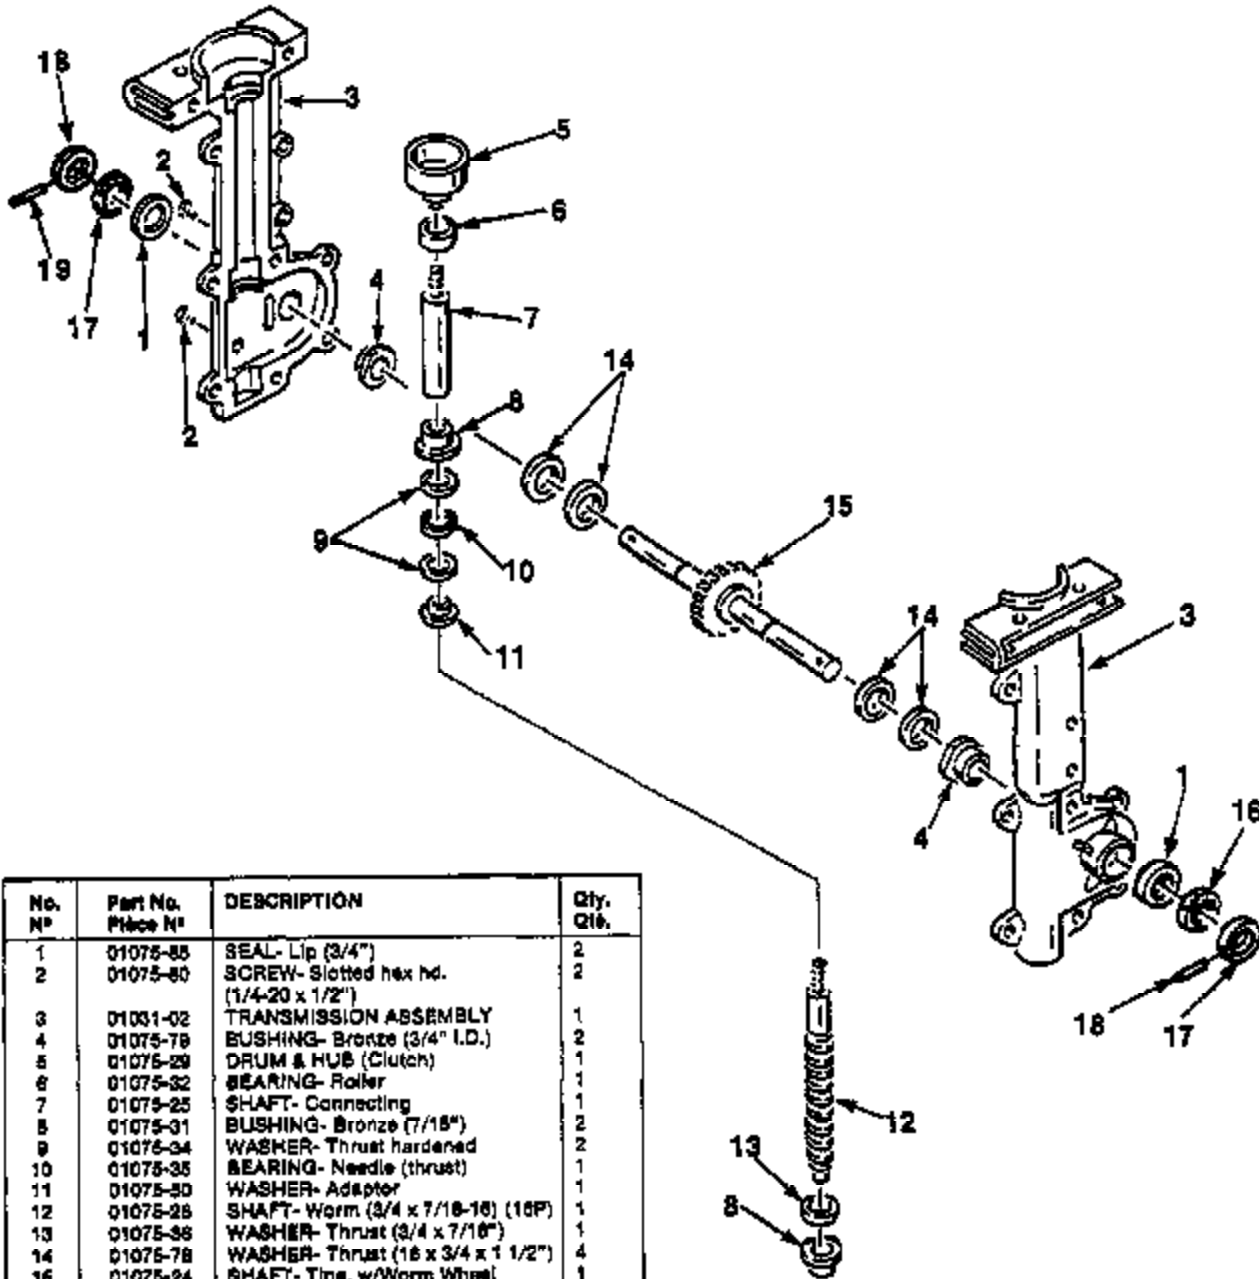

- Assemblies
- Ensembles

GB FIGURE 2
F FIGURE 2

GB TRANSMISSION ASSEMBLY COMPLETE ORDER NO. 01031-02
F ENSEMBLE DE TRANSMISSION, N° DE COMMANDE COMPLET: 01031-02

No. N°	Part No. Pièce N°	DESCRIPTION	Qty. Qte.
1	01075-85	SEAL- Lip (3/4")	2
2	01075-80	SCREW- Slotted hex hd. (1/4-20 x 1/2")	2
3	01031-02	TRANSMISSION ASSEMBLY	1
4	01075-79	BUSHING- Bronze (3/4" I.D.)	2
5	01075-29	DRUM & HUB (Clutch)	1
6	01075-32	BEARING- Roller	1
7	01075-25	SHAFT- Connecting	1
8	01075-31	BUSHING- Bronze (7/16")	2
9	01075-34	WASHER- Thrust hardened	2
10	01075-35	BEARING- Needle (thrust)	1
11	01075-30	WASHER- Adaptor	1
12	01075-26	SHAFT- Worm (3/4 x 7/16-16) (10P)	1
13	01075-36	WASHER- Thrust (3/4 x 7/16")	1
14	01075-78	WASHER- Thrust (16 x 3/4 x 1 1/2")	4
15	01075-24	SHAFT- Tine, w/Worm Wheel	1
16	01075-63	WASHER- Felt seal (1/8 x 3/4 x 1 1/4")	2
17	01075-51	DIRT CAP	2
18	01075-52	SCREW- Set (#10-32 x 1/4") Metal Dirt Cap	2