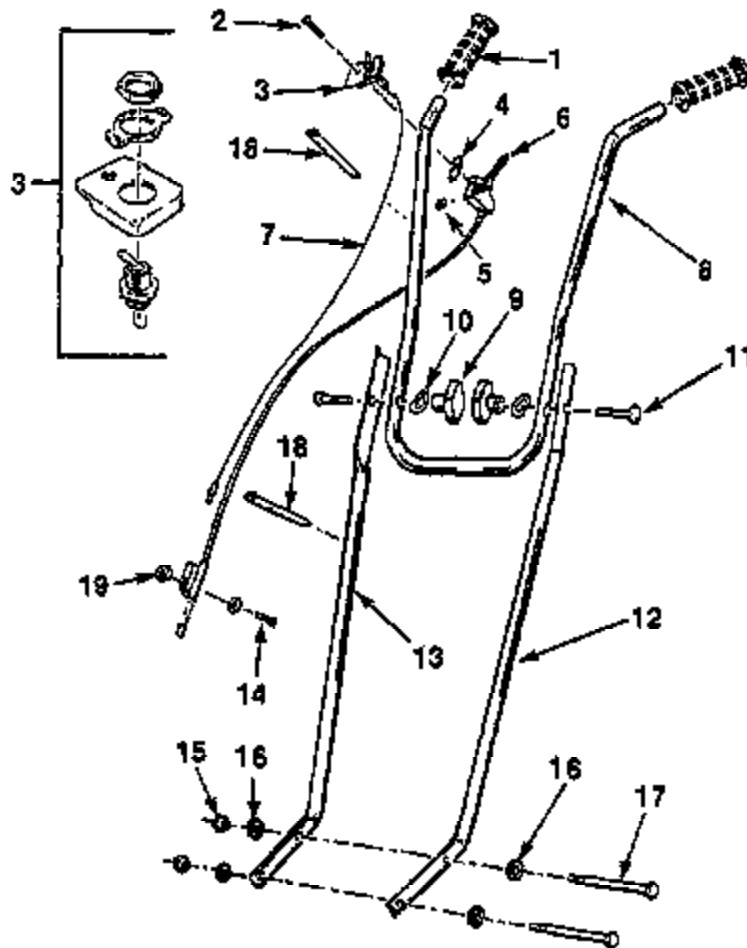

- Assemblies
- Ensembles

GB FIGURE 2
F FIGURE 2

GB TRANSMISSION ASSEMBLY COMPLETE ORDER NO. 01031-02
F ENSEMBLE DE TRANSMISSION, N° DE COMMANDE COMPLET: 01031-02

No. N°	Part No. Pièce N°	DESCRIPTION	Qty. Qte.
1	01075-85	SEAL- Lip (3/4")	2
2	01075-80	SCREW- Slotted hex hd. (1/4-20 x 1/2")	2
3	01031-02	TRANSMISSION ASSEMBLY	1
4	01075-79	BUSHING- Bronze (3/4" I.D.)	2
5	01075-29	DRUM & HUB (Clutch)	1
6	01075-32	BEARING- Roller	1
7	01075-25	SHAFT- Connecting	1
8	01075-31	BUSHING- Bronze (7/16")	2
9	01075-34	WASHER- Thrust hardened	2
10	01075-35	BEARING- Needle (thrust)	1
11	01075-30	WASHER- Adaptor	1
12	01075-26	SHAFT- Worm (3/4 x 7/16-16) (10P)	1
13	01075-36	WASHER- Thrust (3/4 x 7/16")	1
14	01075-78	WASHER- Thrust (16 x 3/4 x 1 1/2")	4
15	01075-24	SHAFT- Tine, w/Worm Wheel	1
16	01075-63	WASHER- Felt seal (1/8 x 3/4 x 1 1/4")	2
17	01075-51	DIRT CAP	2
18	01075-52	SCREW- Set (#10-32 x 1/4") Metal Dirt Cap	2

GB **FIGURE 3**
F **FIGURE 3**

No. Np	Part No. Piese №	DESCRIPTION	Qty. Qte.
1	01075-85	GRIP- Handlebar	2
2	01075-59	SCREW- Set (#10-24 x 1 3/8")	1
3	01075-15	SWITCH ASSEMBLY- w/Mounting Plate	1
4	01075-60	ISOLATOR- Trigger	1
5	01075-61	NUT- Throttle/Switch Assy.	1
6	01075-40	THROTTLE CABLE ASSEMBLY w/Throttle Trigger	1
7	A-03649	GROUND WIRE ASSEMBLY	1
8	01075-19	HANDLEBAR- Upper	1
9	01075-84	KNOB- Plastic Handlebar (5/16")	2
10	01075-82	WASHER- Curved Knob (5/16")	2
11	01075-66	SCREW- Curved Head (5/16-18 x 1 1/2")	2
12	01075-48	HANDLEBAR- Lower (L.H.)	1
13	01075-44	HANDLEBAR- Lower (R.H.)	1
14	88044	SCREW- Hex hd. (#8-32 x 1")	1
15	81204	NUT- Flex-lock (1/4-20)	2
16	01075-82	WASHER- Curved (5/16")	4
17	JA-40013-4	SCREW (1/4-20 x 4 1/2")	2
18	01075-58	TIE STRAP	2
19	81009	NUT- Hex (8-32)	1