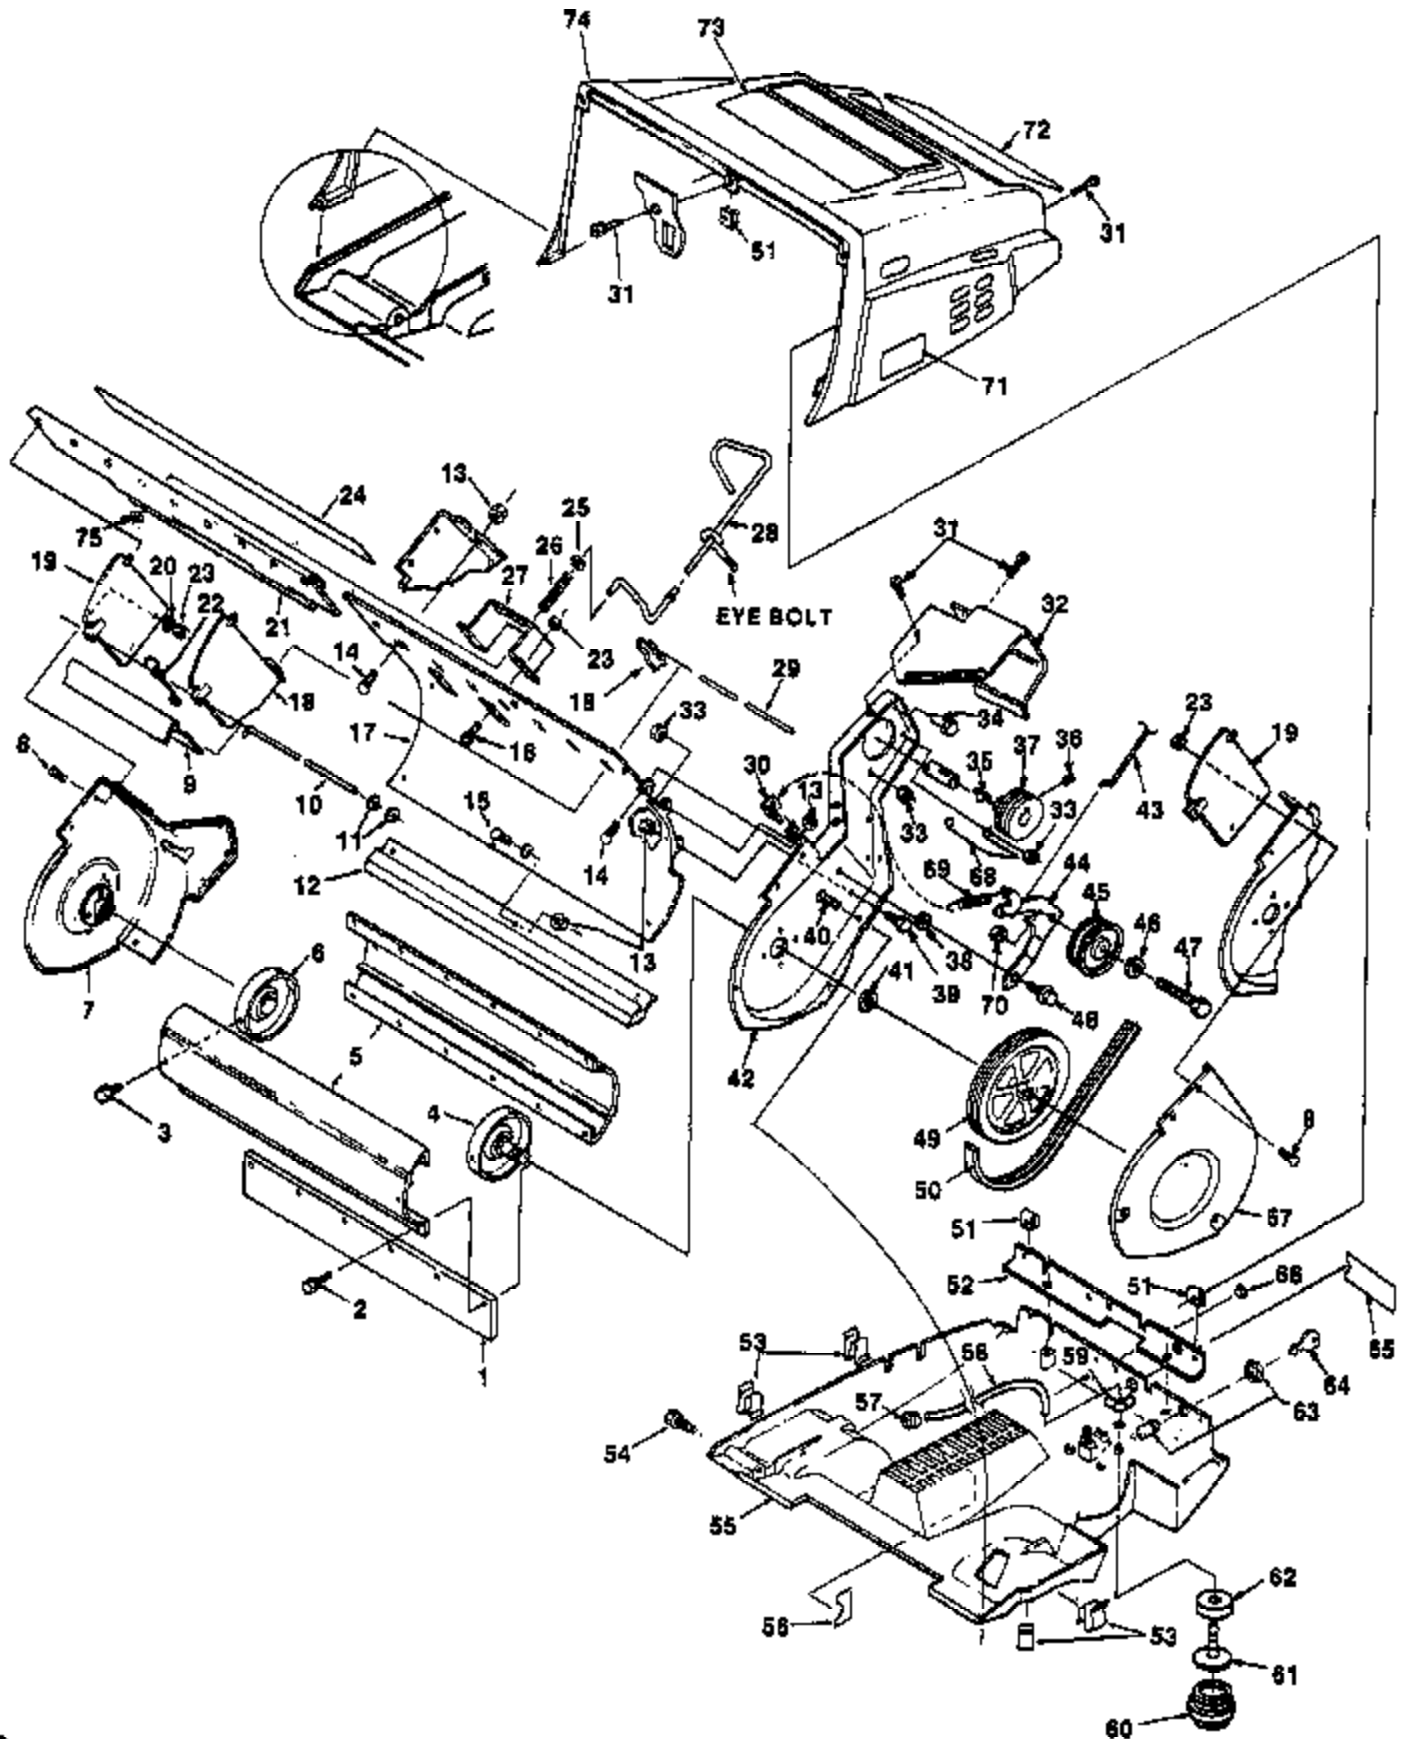

FIGURE 1

PARTS LIST - FIGURE 1

NO.	PART NO.	QTY	DESCRIPTION
1	JA-99104-5	1	PADDLE-Impeller (set of 2)
2	JA-40981-9	12	SCREW-12-24 x 1"
3	JA-37587-8	8	BOLT- 1/4-14 x 44
4	JA-99111-6	1	DRIVESHAFT & PLATE KIT
5	JA-99111-7	1	DRUM-Impeller (includes 2 halves)
6	JA-99111-5	1	END PLATE & PIN ASSEMBLY
7	JA-99082-9	1	FRAME- R H Side
8	JA-40381-2	8	SCREW- 10-24 x 5/8"
9	JA-39243-9	1	GUIDE
10	JA-37549-6	1	ROD- Retaining
11	JA-37552-9	2	NUT
12	JA-99150-1	1	BLADE-Scraper
13	JA-44578-6	7	NUT-Flange 1/4-20
14	JA-44003-8	2	BOLT- 1/4-20
15	JA-44180-6	3	BOLT- 1/4 x 3/4
16	JA-40374-8	2	SCREW- 10-24 x 5/8
17	JA-99792-6	1	HOUSING- Impeller
18	JA-33931-5	3	DEFLECTOR-Vane
19	JA-33930-7	2	VANE-End
20	JA-99079-8	4	WASHER-Retainer
21	JA-99012-2	1	PANEL Vane-Control (Incl. Item #24)
22	JA-37548-4	1	SPRING-R H
23	JA-37550-6	8	NUT-Stop 10-24
24	JA-99221-0	1	DECAL-Warning
25	JA-46300-9	1	WASHER 5/16
26	JA-35142-7	1	SPRING
27	JA-33939-9	1	BRACKET- Control rod
28	JA-33932-3	1	ROD-Chute control
29	JA-37543-0	1	ROD-Vane
30	JA-37594-2	1	CLIP-Spring
31	JA-37550-8	8	SCREW- 10-24 x 3/4"
32	JA-99150-8	1	SHIELD- Belt
33	JA-44577-5	4	NUT-Flange 5/16-18
34	JA-99075-8	1	NUT- 5/16-18
35	JA-46310-7	1	KEY- 5/8 x 5/32
36	JA-41551-1	1	SCREW-Set 1/4-20 x 3/8"
37	JA-99081-4	1	PULLEY-Drive
38	JA-31381-0	1	WASHER