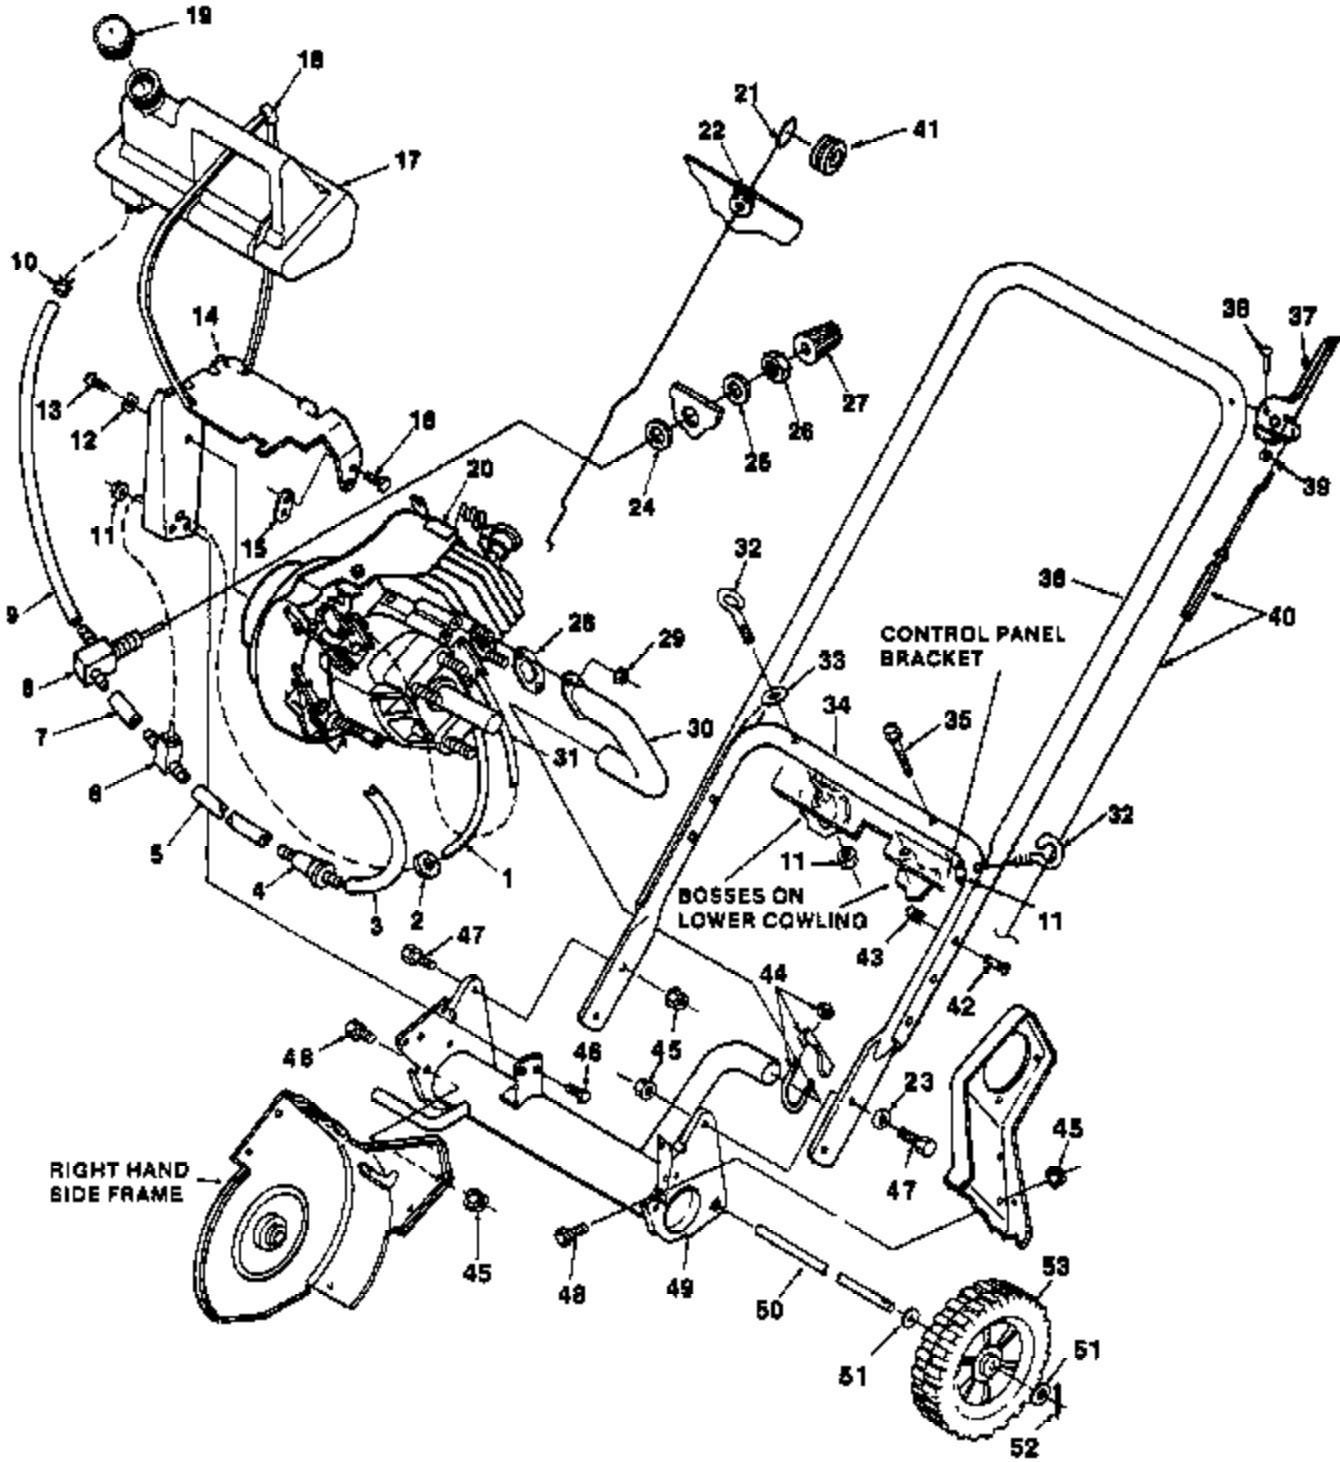

FIGURE 2

PARTS LIST - FIGURE 2

REF. NO.	PART NO.	QTY.	DESCRIPTION	REF. NO.	PART NO.	QTY.	DESCRIPTION
1	JA-99080-3	1	TUBING- Rubber 17"	28	JA-99449-0	1	GASKET- Manifold
2	JA-99072-2	1	GROMMET	29	JA-44480-8	2	NUT- 10-32
3	JA-99080-9	1	TUBING- Rubber (cut to 8")	30	JA-99094-0	1	MANIFOLD- Exhaust
4	JA-99284-0	1	FILTER- Fuel	31	JA-99259-4	1	RUBBER TUBING (cut to 11 1/4")
5	JA-99080-7	1	TUBING- Rubber (13 1/2")	32	JA-35216-7	2	EYEBOLT
6	JA-99080-1	1	FITTING- Fuel	33	JA-45200-4	1	WASHER- 1/4"
7	JA-99080-7	1	TUBING- Rubber (cut to 1 1/2")	34	JA-33930-9	1	HANDLE- Lower
8	JA-37599-5	1	VALVE	35	JA-40971-8	1	SCREW- #10-16 x 1 1/2"
9	JA-99080-7	1	TUBING- Rubber (cut to 7 1/4")	36	JA-99172-3	1	HANDLE- Upper
10	JA-47280-1	1	CLAMP	37	JA-99172-4	1	LEVER- Operating
11	JA-44578-5	4	NUT- Flange 1/4-20	38	JA-48980-6	1	PIN
12	JA-45402-3	1	WASHER- Shaksproof 1/4"	39	JA-44551-6	1	PAL NUT
13	JA-40010-2	1	BOLT- 1/4-20 x 3/8	40	JA-99256-1	1	CABLE & SPRING
14	JA-39737-0	1	BRACKET- Fuel tank	41	JA-99142-7	1	GROMMET
15	JA-37599-3	1	SPACER	42	JA-37551-0	4	SCREW- 1/4-20 x 1 1/2"
16	JA-40375-6	2	SCREW- 10-24 x 3/4	43	JA-44525-4	4	RETAINER- Nut 1/4-20
17	JA-99736-9	1	FUEL TANK	44	JA-99079-8	1	CLAMP- Muffler
18	JA-99236-5	2	EYEBOLT AND NUT ASSY.	45	JA-44577-5	8	NUT- Flange 5/16-18
19	JA-18157-2	1	CAP- Tank	46	JA-40010-4	2	SCREW- 1/4-20 x 1/2
20	JA-99156-9	1	SHORT BLOCK	47	JA-40018-4	4	SCREW- 5/16-18 x 3/4
21	JA-99255-9	1	ROD- Choke	48	JA-40018-2	4	SCREW- Cap 5/16-18 x 5/8"
22	JA-99120-8	1	GROMMET	49	JA-99282-5	1	MUFFLER
23	JA-45300-9	2	WASHER- 5/16	60	JA-37542-9	1	AXLE- Shaft
24	JA-45301-3	1	WASHER- Flat 7/16	61	JA-45301-1	4	WASHER- Flat 3/8"
25	JA-44721-8	1	WASHER- Lock 7/16	52	JA-48001-4	2	PIN- Cotter 3/32-34
26	JA-44881-5	1	NUT- R.H 7/16-20	53	JA-12408-0	2	WHEEL & TIRE
27	JA-37599-4	1	KNOB- Shut off