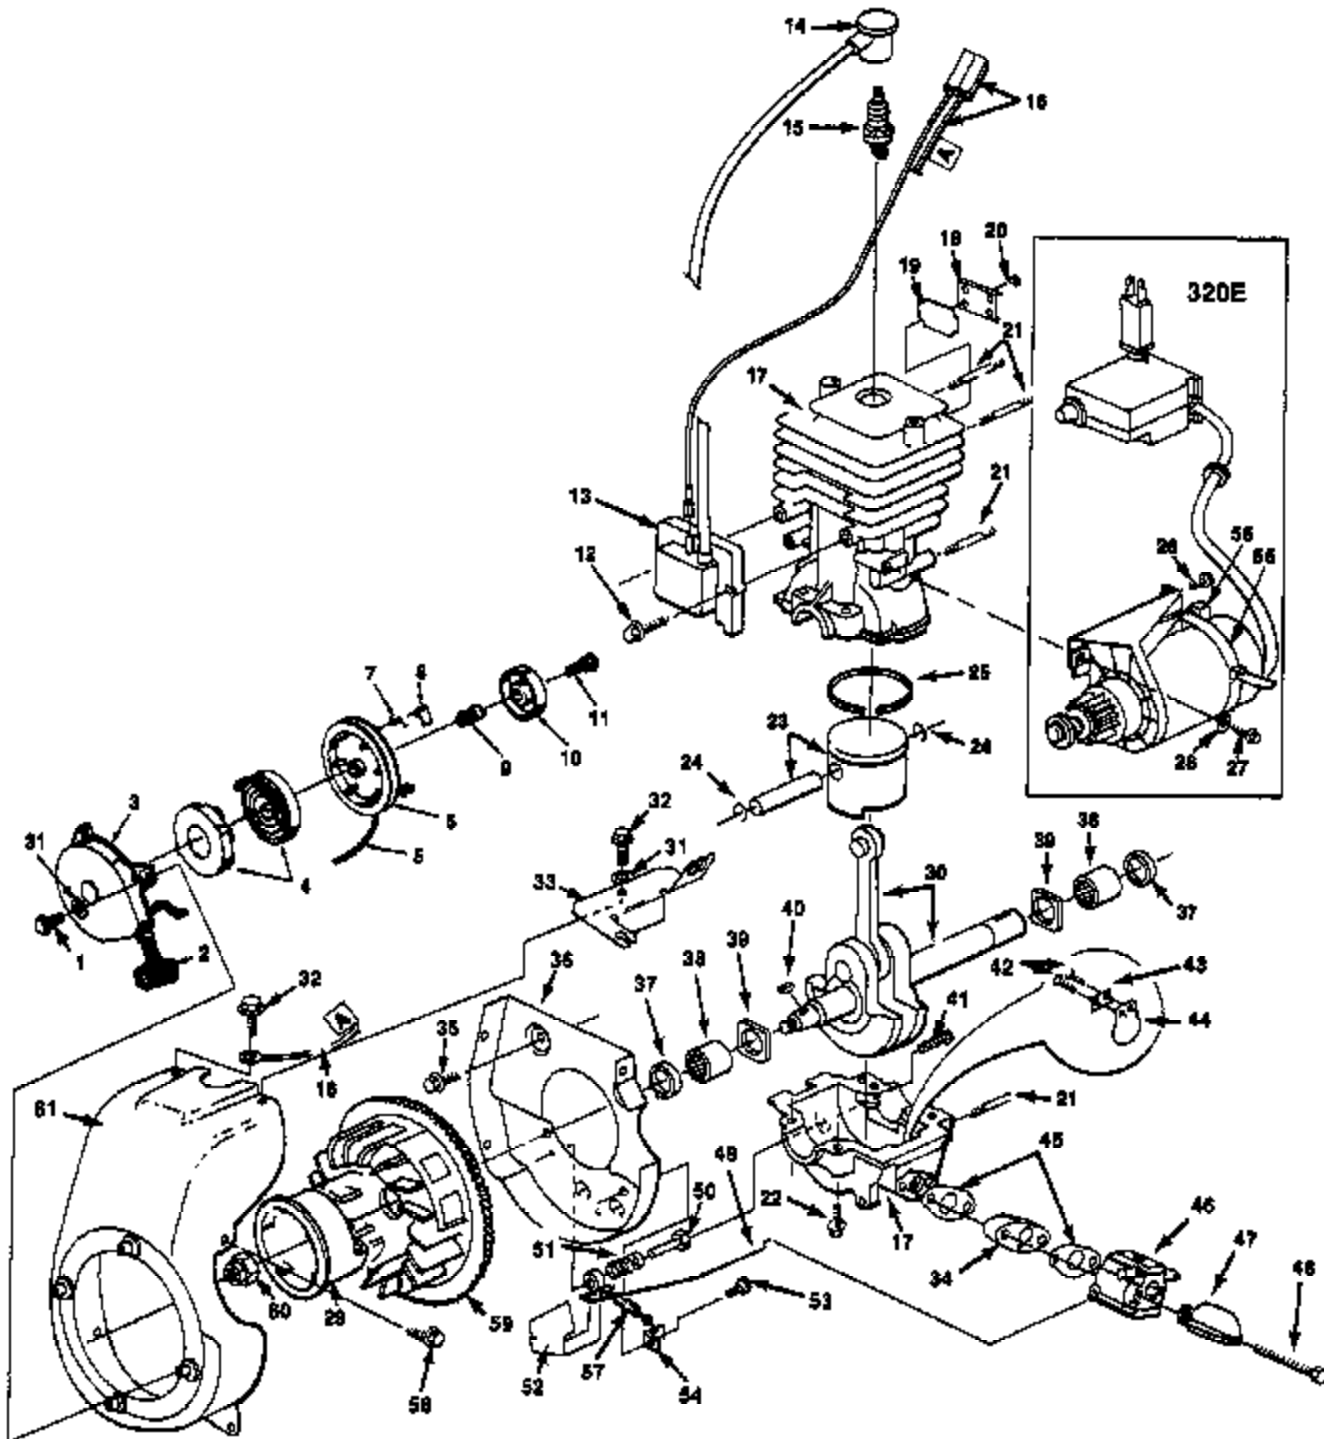

FIGURE 3

PARTS LIST - FIGURE 3

REF. NO.	PART NO.	QTY.	DESCRIPTION
	JA-61868-5	1	REWIND STARTER ASSEMBLY- (Complete) (Incl. #2 thru 11)
1	80044	4	SCREW- Hex hd 1/4-20 x 1/2"
2	JA-64800-3	1	HANDLE ASSEMBLY
3	JA-16146-3	1	STARTER HOUSING ASSEMBLY
4	JA-60076-0	1	SPRING & KEEPER ASSEMBLY
6	JA-56994-5	1	ROPE- Starter 75"
6	JA-53508-1	1	PULLEY
7	JA-54566-9	1	SPRING- Dog
8	JA-31366-3	1	DOG
9	JA-54800-1	1	SPRING- Brake
10	JA-54800-2	1	RETAINER
11	JA-64800-0	1	SCREW
12	JA-41890-6	2	SCREW-Thd rolling
13	A-97567-A	1	MODULE-Ignition
14	A-93056	1	COVER-Spark
15	96455	1	SPARK PLUG (CJ8Y)
16	A-96577	1	LEAD-Electrical
17	A-96542-A	1	CYLINDER & CRANKCASE (Incl. 18, 19, 20, 21, & 22)
18	96220	1	COVER- Cylinder
19	96221	1	GASKET
20	95922	4	SCREW- Thd. rolling 8-32 x 5/16
21	97375	8	STUD- Thd rolling
22	88071	4	SCREW- Sems hex hd 1/4-20 x 1 1/2"
23	A-95598	1	PISTON & PIN ASSEMBLY (Incl. 24 & 25)
24	64742	2	RING- Pin retaining
25	95512	1	PISTON RING
26	JA-40375-6	2	SCREW- 10-24 x 3/4
27	JA-98076-4	1	SCREW- (320E)
28	JA-99076-3	1	WASHER- (320E)
29	00451	1	HUB- Starter
30	A-87725-A	1	CRANKSHAFT ASSEMBLY
31	83009	6	WASHER-Look 1/4"

REF. NO.	PART NO.	QTY.	DESCRIPTION
32	82456	2	SCREW-Thd forming 1/4-20 x 1"
33	87830	1	BRACKET
34	00356	1	SPACER- Carburetor
35	82459	4	SCREW-Thd forming 10-24 x 1/2"
36	95500-3	1	PLATE-Fan housing
37	95510	2	SEAL- Shaft
38	76167-B	2	BEARING- Needle
39	95509-A	2	WASHER- Thrust
40	75078	1	KEY- Woodruff
41	88066	1	SCREW- Sems hex hd 8-32 x 3/4"
42	82498	2	SCREW- Thd #8 x 1"
43	96594	1	REED- RETAINER
44	58775	1	REED VALVE
45	93505-B	2	GASKET- Carburetor
46	A-99260-2	1	CARBURETOR WALBRO (HDA 69) REPAIR KIT DIAPHRAGM KIT
47	95561	1	SHIELD- Carburetor
48	82525	2	SCREW- Thd forming 10-24 x 2.875
49	00448	1	THROTTLE ROD
50	87458-1	1	PIN- Pivot
51	97031-A	1	SPRING
52	98007	1	VANE- Governor
53	82290	1	SCREW- Hex hd. 8-18 x .375
54	00447	1	TAB- Gov. Adj
55	JA-99236-5	1	STRAP- Tie
56	JA-99075-8	1	NUT- Hex 5-16 x 18
57	95513	1	SPRING- Extension
58	82404	4	SCREW- Tap hex hd #10 x 3/8"
59	95519-A	1	ROTOR
60	81104	1	NUT- 7/16-20 hex
61	A-00449-1	1	HOUSING- Fan