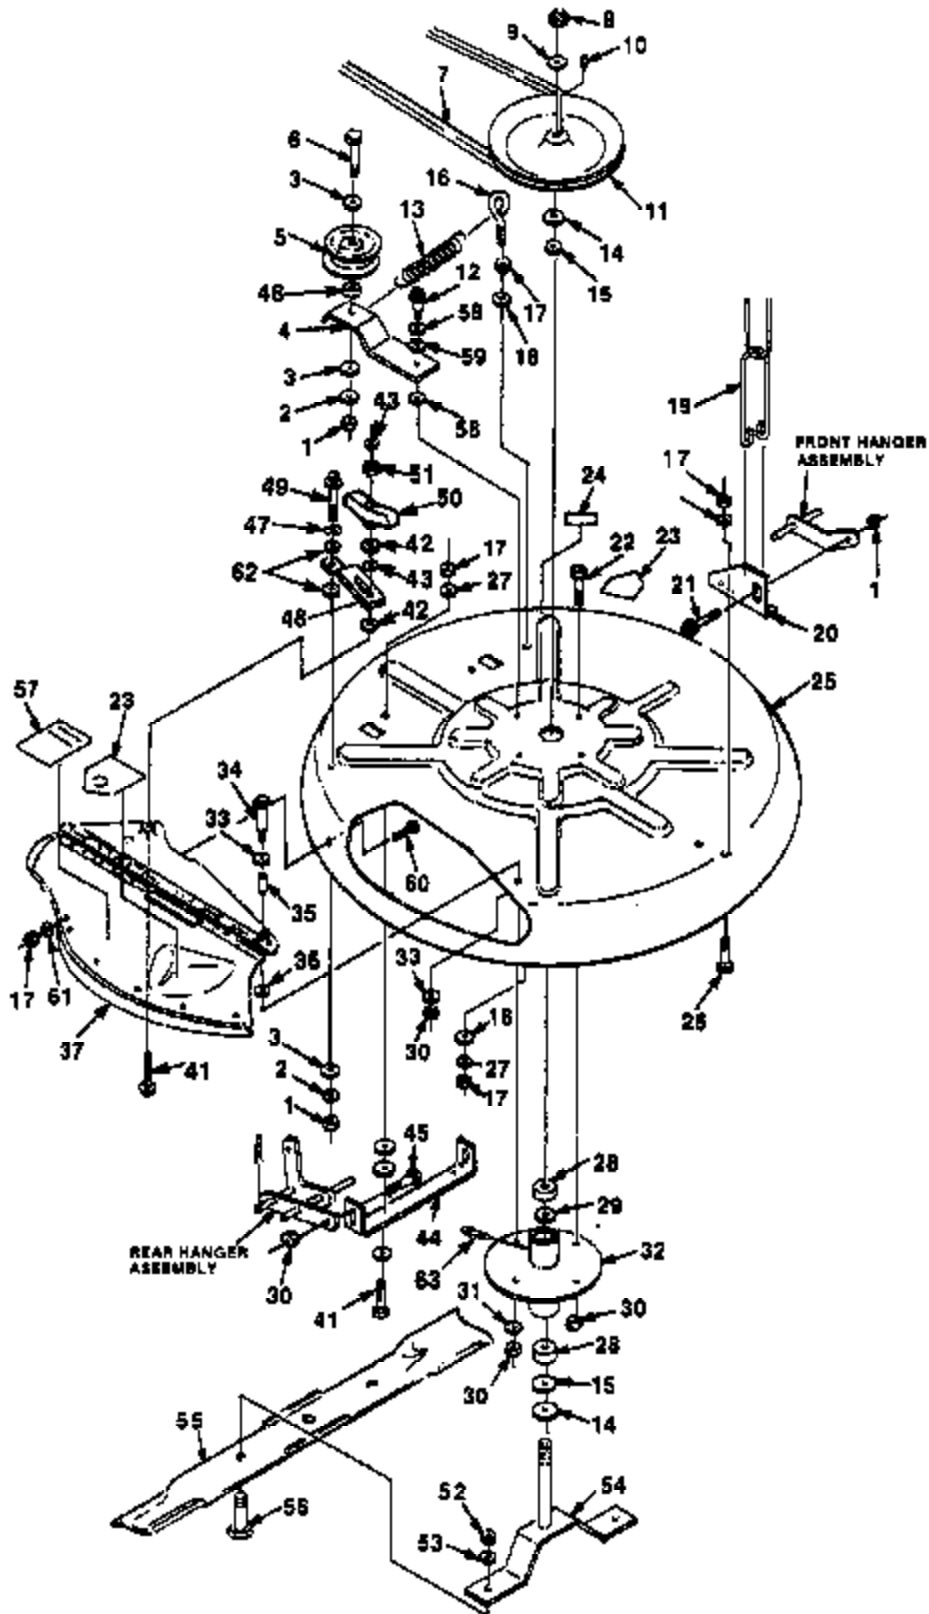

FIGURE 5

PARTS LIST - FIGURE 5

REF. NO.	PART NO.	QTY.	DESCRIPTION	REF. NO.	PART NO.	QTY.	DESCRIPTION
1	JA-44476-2	2	NUT-Hex centerlock 3/8-16	34	JA-40018-2	1	SCREW
2	JA-44614-0	2	WASHER- Lock 3/8	35	JA-89174-4	1	SPACER
3	JA-45200-8	3	WASHER- Flat 7/16	36	JA-45301-1	1	WASHER- Flat 3/8
4	JA-89159-8	1	ARM- Pivot	37	JA-89171-8	1	PLATE COVER ASSEMBLY
5	JA-89116-1	1	PULLEY- Idler	41	JA-40010-8	2	SCREW- Cap hex hd 1/4-20 x .750
6	JA-40027-4	1	SCREW	42	JA-45200-4	2	WASHER- Plain
7	JA-99148-8	1	BELT	43	JA-44627-2	2	WASHER
8	JA-44578-3	1	NUT- Hex locking	44	JA-89029-1	1	BRACKET- Rear lift
9	JA-45302-2	1	WASHER- Flat 13/16	45	JA-35448-0	4	BOLT- Shoulder 5/16 x 18
10	JA-32129-2	1	KEY- 3/16 x 1.00	46	JA-89222-9	1	SPACER
11	JA-33002-3	1	PULLEY- Spindle	47	JA-45402-0	1	WASHER- Spring
12	JA-40019-0	1	SCREW- Cap hex hd 5/16-18 x 1.250	48	JA-99151-9	1	ARM- Pivot
13	JA-99153-2	1	SPRING- Extension	49	JA-37809-4	1	BOLT- Hex hd cap 1/4-20 x .625
14	JA-99149-7	2	SPACER- .100 Thick	50	JA-33966-0	1	KNOB
15	JA-45505-6	2	WASHER- .038 Thick	51	JA-44578-4	1	NUT- Hex 1/4-20 hvy
16	JA-35463-2	1	BOLT- Eye	52	JA-44475-8	1	NUT- Hex centerlock 1/2-13
17	JA-44470-8	6	NUT- Centerlock 1/4-20	53	JA-44615-4	2	WASHER- Lock 1/2
18	JA-45502-4	2	WASHER- Flat 1/4	54	JA-99159-7	1	SPINDLE & ADAPTER
19	JA-89026-8	1	LINK- Lower front lift	55	JA-89186-8	1	BLADE
20	JA-33948-2	1	BRACKET- Front lift	58	JA-40880-3	2	SCREW- Cap hex hd 1/2-13 x 1.25
21	JA-37600-7	1	BOLT- Shoulder 3/8-18 x 2.125	57	JA-33952-4	1	DECAL- Danger
22	JA-40018-4	2	SCREW- Cap hex hd 5/16-18 x .750	59	JA-45303-2	2	WASHER- Idler arm
23	JA-33946-0	2	DECAL- CPSC Warning	59	JA-99150-4	1	SPACER- Idler arm
24	JA-33956-6	1	DECAL- No step	80	JA-40011-2	1	SCREW- 1/4-20 x 1"
25	JA-99157-2	1	DECK- Cutter 30"	81	JA-45302-3	1	WASHER- Flat 1/4
26	JA-40010-6	2	SCREW- Cap hex hd. 1/4-20 x .625		JA-99186-8	1	BLADE-Sand (optional)
27	JA-44613-0	5	WASHER- Lock 1/4		JA-99166-1	1	BLADE- Normal lift (optional)
28	JA-89176-5	2	BEARING- Outer shaft	62	JA-45504-9	2	WASHER- Flat
29	JA-37607-6	1	SPACER- Bearing	63	JA-47123-8	1	FITTING
30	JA-4471-8	4	NUT- Hex centerlock 5/16-18				
31	JA-44613-6	1	WASHER- Lock 5/16				
32	JA-99159-8	1	SPINDLE HOUSING				
33	JA-45300-8	2	WASHER- 5/16 SAE