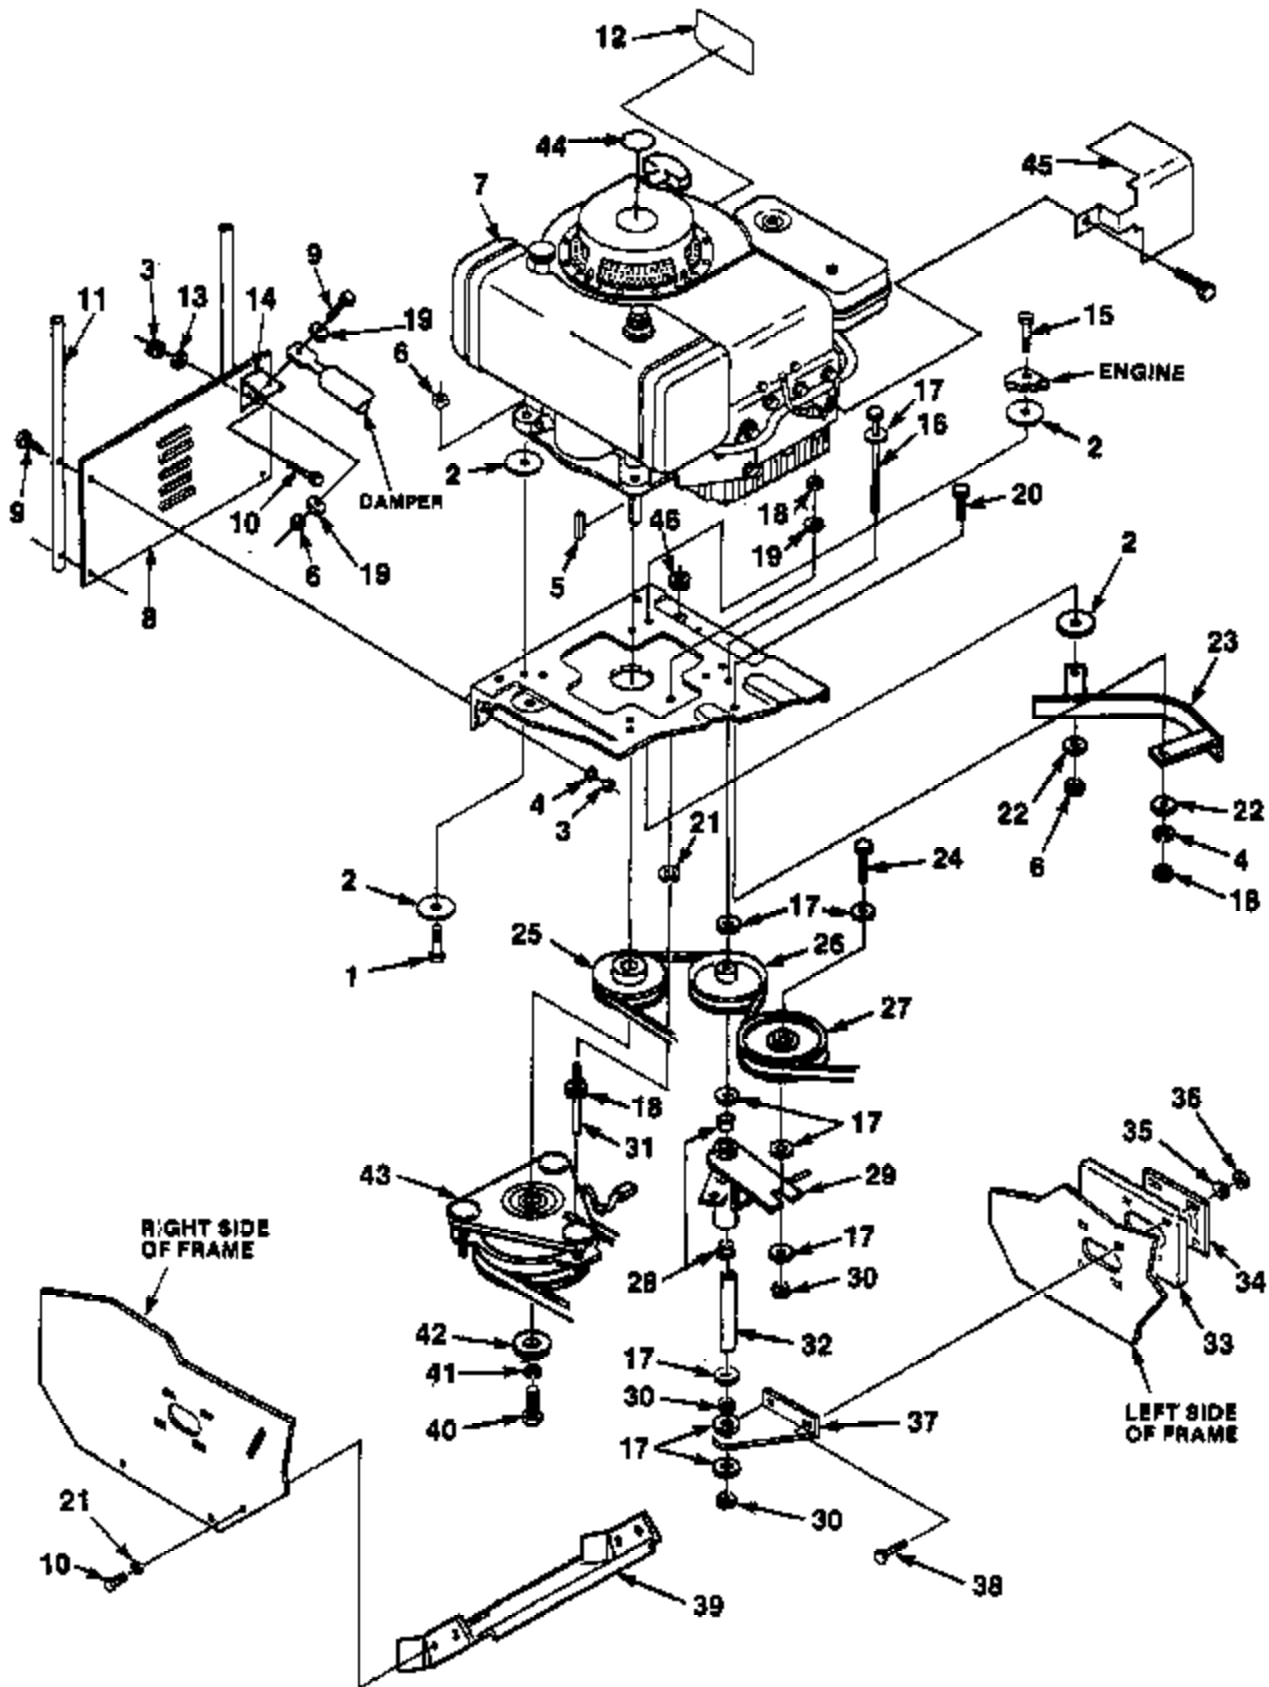

FIGURE 4

PARTS LIST - FIGURE 4

REF. NO.	PART NO.	QTY.	DESCRIPTION
1	JA-40018-2	3	SCREW- 5/16-18 x 1 1/2
2	JA-35092-9	8	WASHER- 6/16
3	JA-44310-2	7	NUT- 1/4-20 Hex
4	JA-44613-0	8	WASHER- 1/4
5	JA-30699-8	1	KEY- 1/4 x 1/4 x 1
6	JA-44471-8	5	NUT- Lock 5/16 x 18
7	JA-99255-3	1	ENGINE- (RMX8M)
	JA-99255-2	1	ENGINE- (RMX8E)
	JA-99255-1	1	ENGINE- (RMX11E)
8	JA-99108-8	1	PANEL- Rear
9	JA-40018-4	5	BOLT- 5/16-18 x 3/4
10	JA-40010-6	16	SCREW- 1/4-20 x 5/8
11	JA-99215-5	2	TUBE- Catcher Support
12	JA-33958-9	1	DECAL- (Hot Muffler)
13	JA-44612-8	1	WASHER
14	JA-99180-6	1	BRACKET
15	JA-40019-4	1	BOLT- 5/16-18 x 1 3/4
16	JA-40026-6	1	BOLT- 3/8-18 x 5 1/2
17	JA-45200-8	9	WASHER- 3/8 flat
18	JA-44310-8	8	NUT- Hex 1/4-20
19	JA-45300-9	2	WASHER- Flat 5/16
20	JA-40010-8	3	BOLT- 1/4-20 x .750
21	JA-44613-4	2	WASHER- Lock 5/16
22	JA-45200-4	8	WASHER- Flat 1/4
23	JA-99118-6	1	GUIDE- Belt
24	JA-40026-8	1	BOLT- 3/8-18 x 1 3/4
25	JA-99114-7	1	PULLEY- Engine
26	JA-99114-8	1	PULLEY- Idler
27	JA-99114-5	1	PULLEY- Idler
28	JA-99073-3	2	BEARING- Flange
29	JA-99114-6	1	ARM- Pivot
30	JA-44475-2	3	NUT- Hex Centerlock 3/8-16
31	JA-99097-9	1	PIN- Clutch torque
32	JA-99073-2	1	SPACER
33	JA-99118-7	2	SUPPORT- Frame
34	JA-99270-0	2	RETAINER & BEARING
35	JA-45200-4	8	WASHER- Lock 1/4 hvy
36	JA-44470-6	12	NUT- Centerlock hex 1/4-20
37	JA-99114-4	1	BRACKET
38	JA-44160-5	2	BOLT- Rd. hd. carr. 1/4-20 x .750
39	JA-99108-5	1	PAN- Bottom
40	JA-40038-4	1	BOLT- Hex hd. 7/16-20 x 2 3/4
41	JA-44614-8	1	WASHER- Lock 7/16
42	JA-99012-8	1	CLUTCH RETAINER
43	JA-99105-8	1	CLUTCH- Warner
	JA-99087-7	1	CLUTCH- Agura
44	JA-99089-9	1	DECAL- 9 H.P.
	JA-99100-1	1	DECAL- 11 H.P.
	JA-37599-5	1	THROUGH (not shown)
45	JA-99216-9	1	HEAT SHIELD (RMX11E)
46	JA-99142-7	1	GROMMET