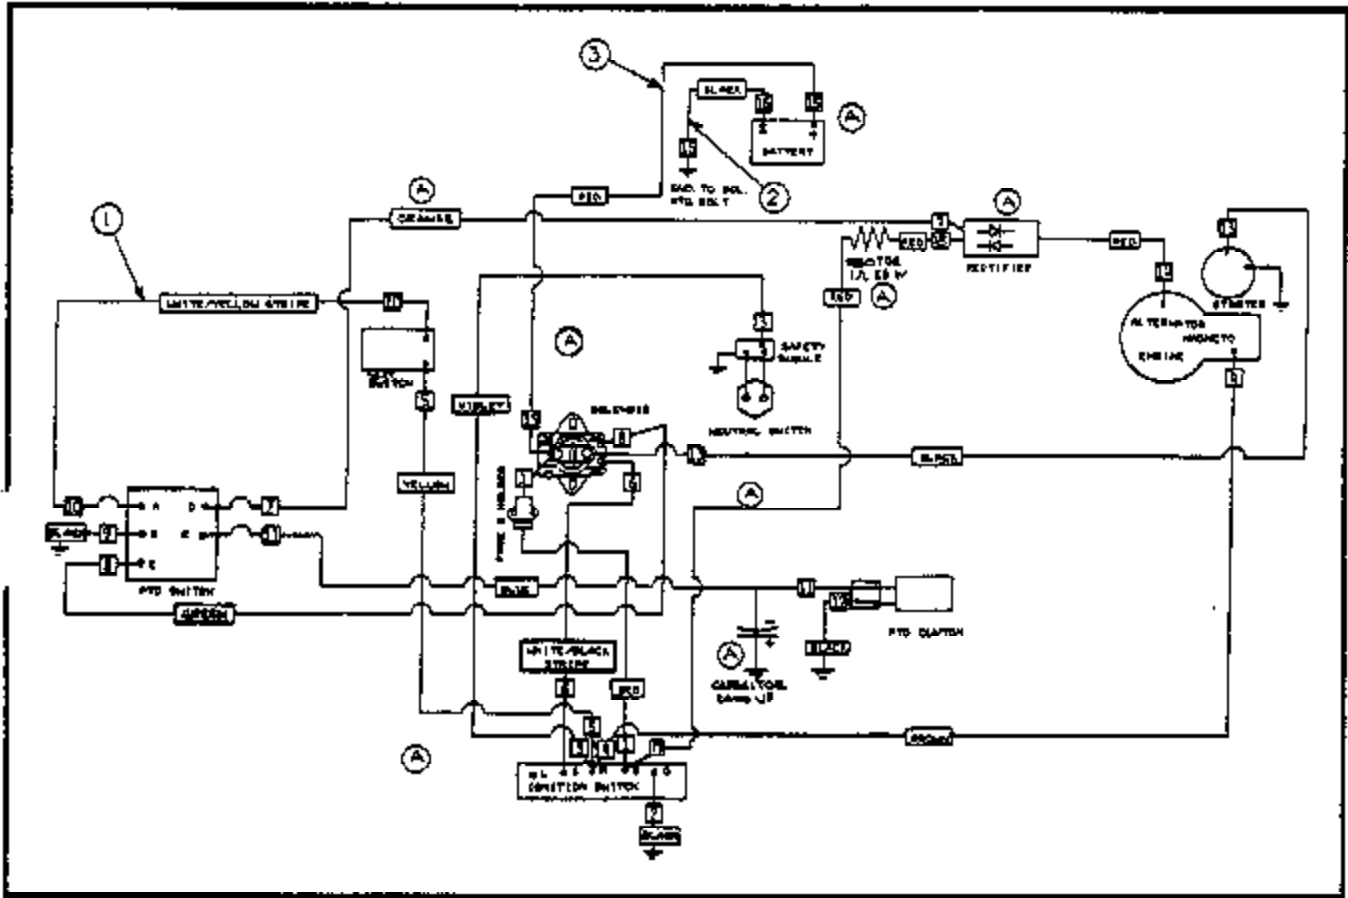

FIGURE 8

**WIRING DIAGRAM
8HP AND 11HP ELECTRIC START**

NO.	DESCRIPTION	PART NO.	QTY.
1	WIRE HARNESS	JA-99193-8	1
2	BATTERY CABLE- Ground	JA-99220-1	1
3	BATTERY CABLE	JA-99219-9	1