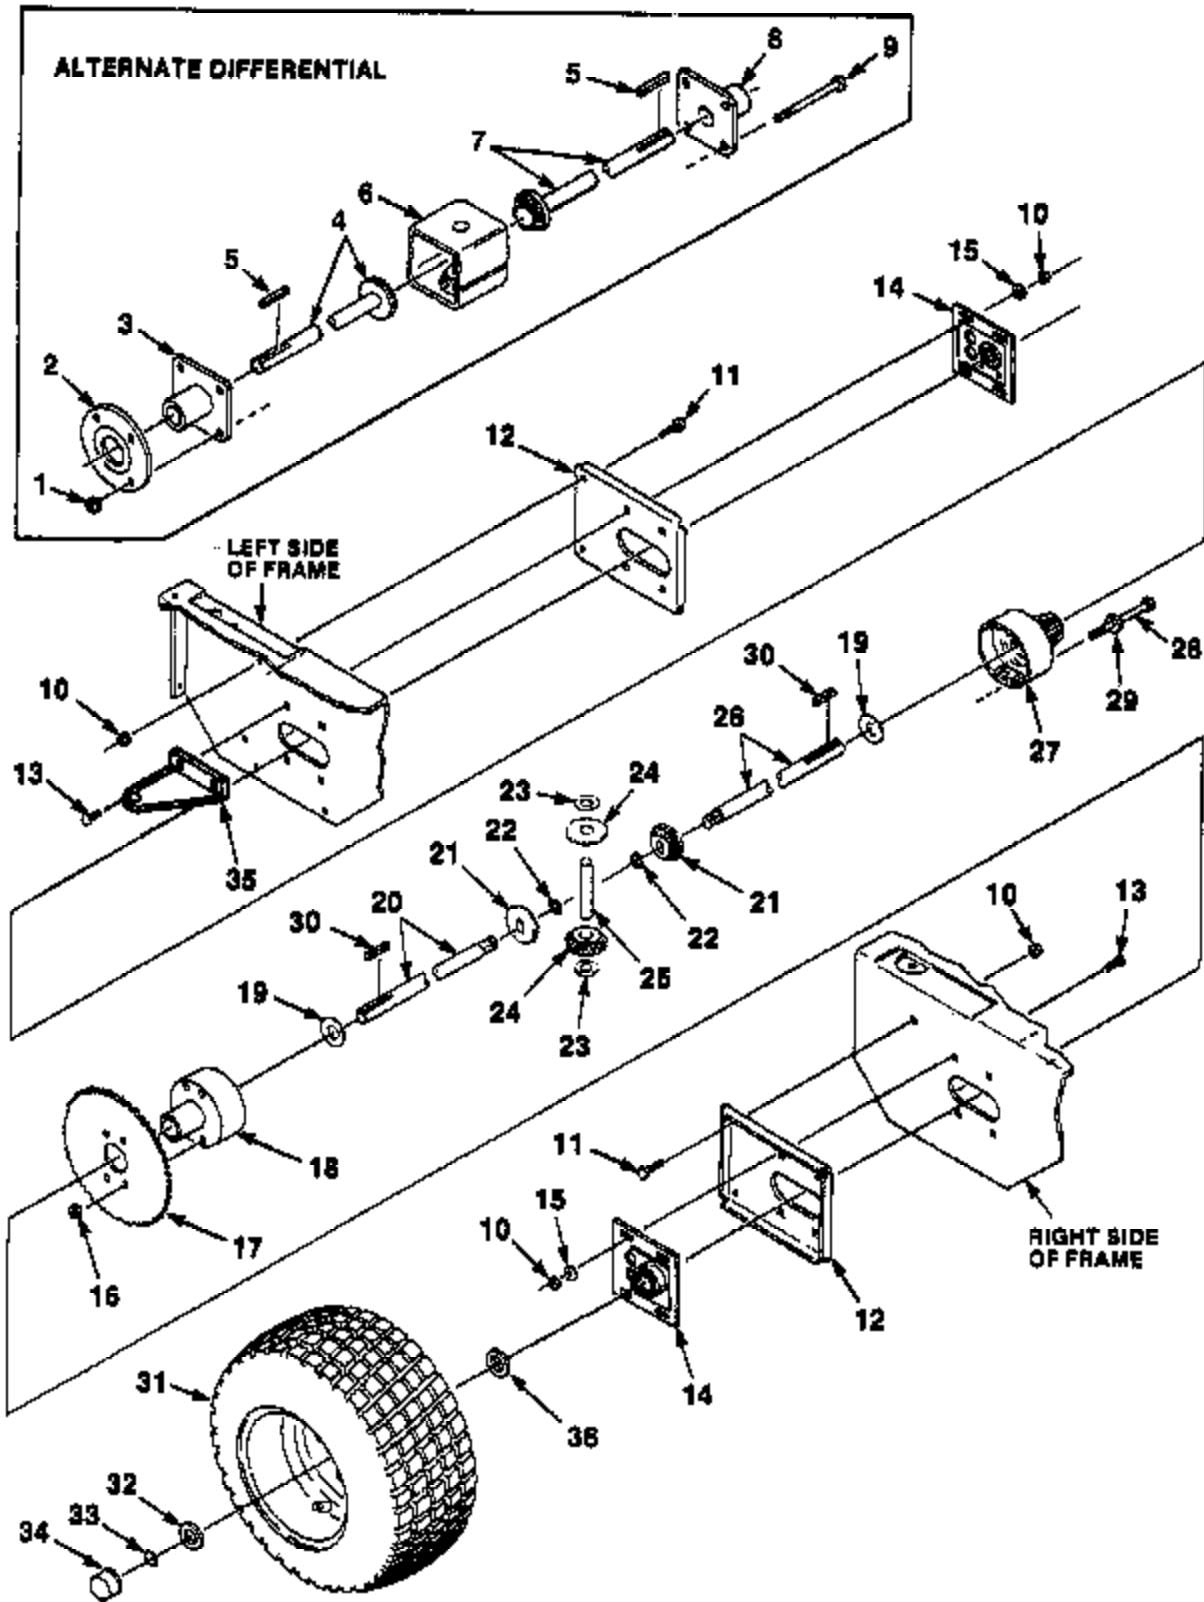

FIGURE 6 DIFFERENTIAL AND GEARBOX

PARTS LIST - FIGURE 6

REF. NO.	PART NO.	QTY.	DESCRIPTION
1	JA-99130-8	1	DIFFERENTIAL ASSEMBLY (Stewart #B573) (Incl. #s 1-8)
1	JA-99130-5	4	NUT- Hex
2	JA-99023-3	1	SPACER- Differential
3	JA-99023-4	1	CAP & BEARING (R.H.)
4	JA-99130-4	1	AXLE- R.H. w/Gear
5	JA-31061-1	2	KEY (not part of differential)
6	JA-99023-1	1	HOUSING & GEAR
7	JA-99130-3	1	AXLE- L.H. w/Gear
8	JA-99023-6	1	CAP & BEARING (L.H.)
9	JA-99024-1	4	SCREW- Hex 5/16-18 x 4
10	JA-44470-8	12	NUT- 1/4-20 lock
11	JA-40010-6	8	SCREW 1/4-20 x 5/8
12	JA-99118-7	2	SUPPORT- Frame
13	JA-44160-8	8	BOLT- 1/4 x 3/4
14	JA-99270-0	2	RETAINER & BEARING
15	JA-45200-4	8	WASHER
16	JA-44476-2	4	NUT- Centerlock 3/8-16
17	JA-99099-2	1	SPROCKET- 48 tooth
	JA-99130-7	1	DIFFERENTIAL (Pairless 774496) (Incl. #s 18-20)
18	JA-99020-7	1	HOUSING- L.H. Gear
19	JA-99134-9	2	WASHER
20	JA-99134-9	1	AXLE-Short
21	JA-99018-6	2	GEAR- Bevel
22	JA-99020-5	2	RING- Snap
23	JA-99019-9	2	WASHER- Thrust
24	JA-99020-2	2	GEAR- Pinion
25	JA-99020-1	1	PIN- Drive
26	JA-99134-8	1	AXLE- Long
27	JA-99020-8	1	GEAR HOUSING- R.H.
28	JA-40375-4	4	SCREW- Mach hex hd.
29	JA-99020-3	4	WASHER
30	JA-31061-1	2	KEY
31	JA-99062-5	2	TIRE & HUB [rear]
32	JA-31382-0	4	SPACER- Axle
33	JA-45803-8	2	RING- Retaining
34	JA-37609-0	2	CAP- Hub
35	JA-99114-4	1	BRACKET
36	JA-45605-6	2	WASHER- Flat