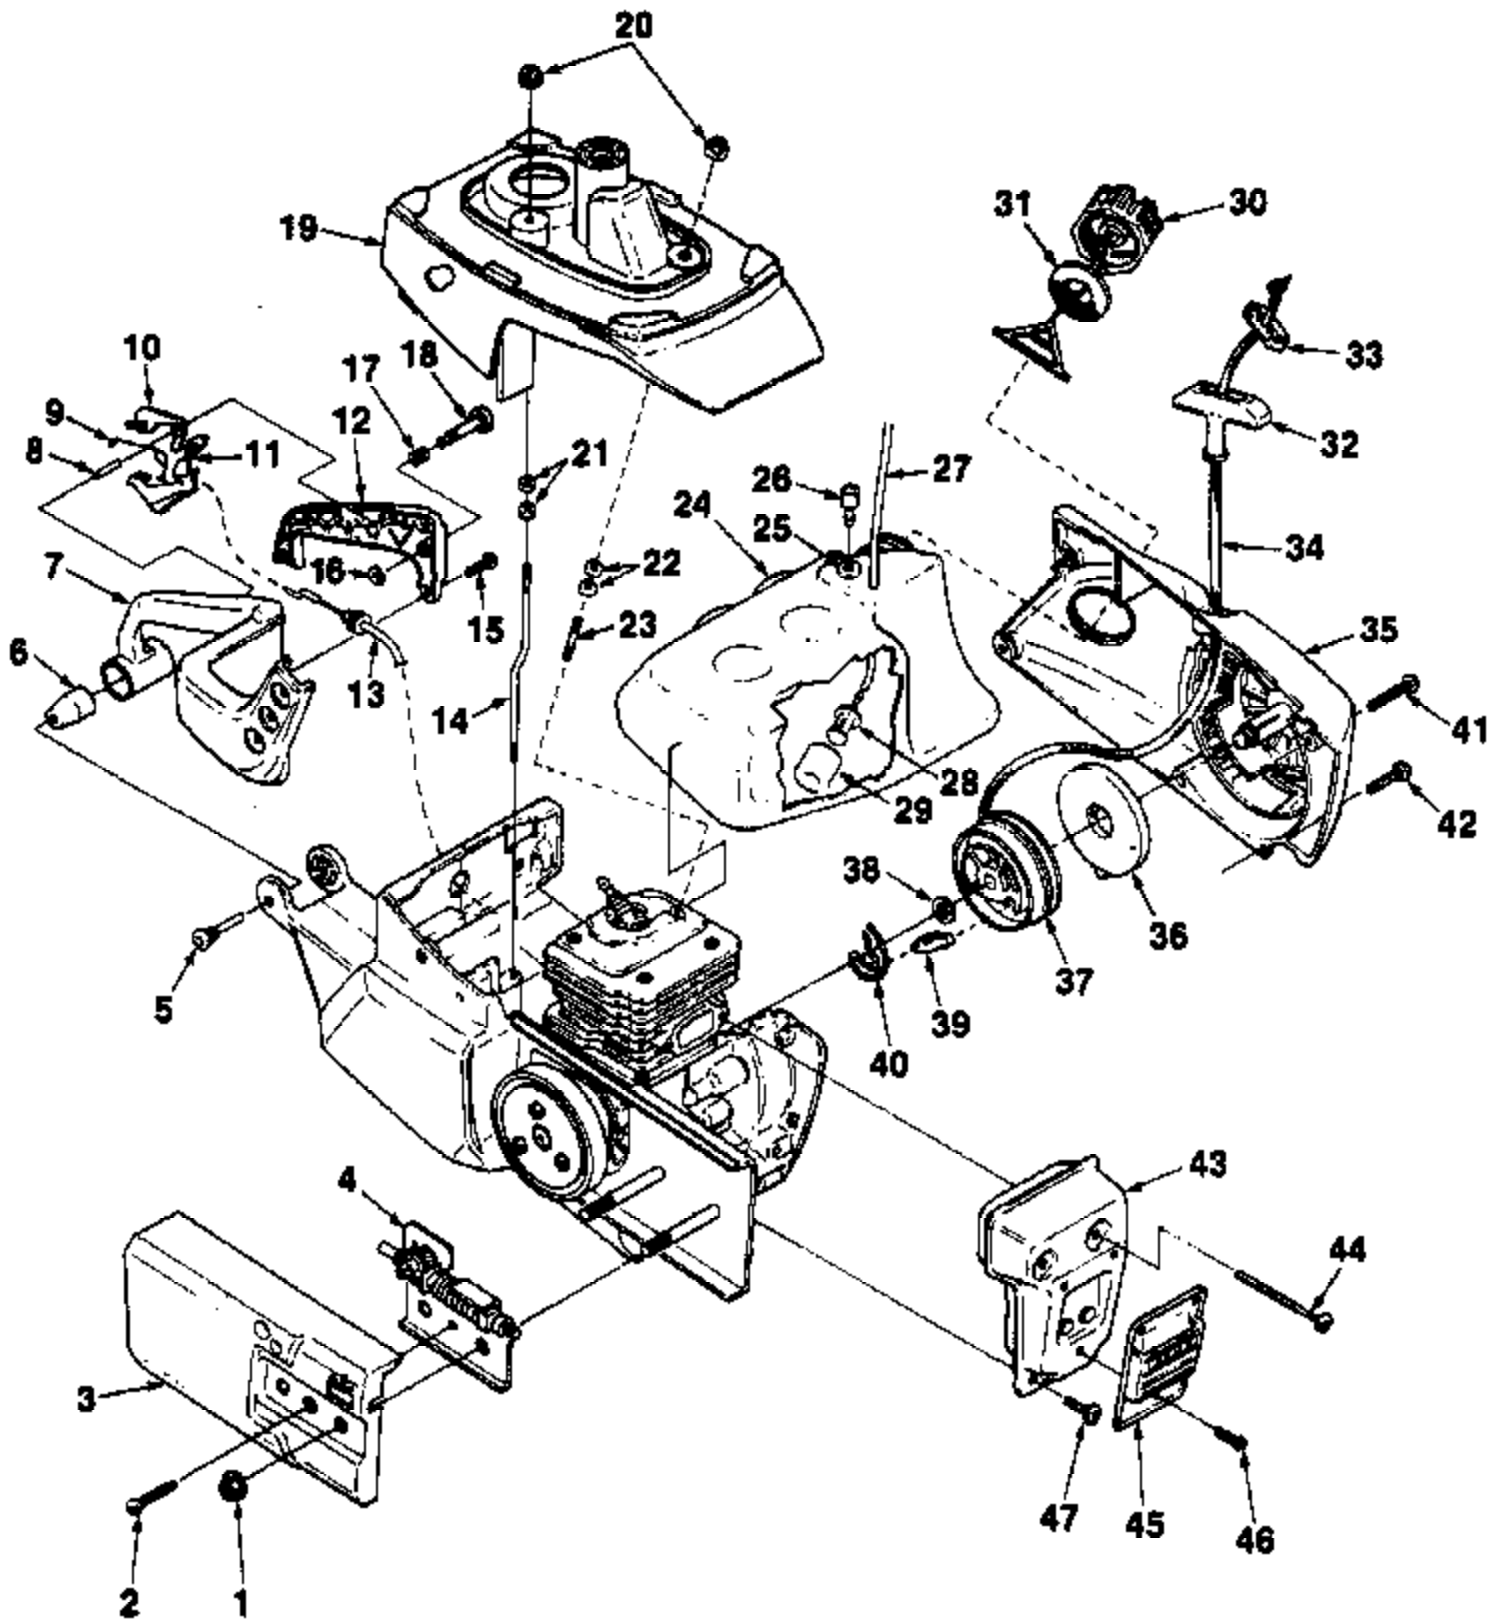

Ref #	Part Number	Qty	Description
1	81282	2	NUT- Hex flange (5/1-18)
2	82575	2	SCREW- Taptite (8-32 x 5/8")
3	A02329	1	COVER- Clutch
4	A03879	1	GEAR KIT
5	93367	2	PIN- Isolator
6	93368A	2	ISOLATOR- Vibration
7	02318	1	HANDLE- Rear
8	68548	2	PIN- Trigger
9	02316	1	SPRING- Throttle
10	93385A	1	LOCK- Trigger
11	A03806	1	TRIGGER
12	02319	1	COVER- Handle
13	A02315	1	CABLE- Throttle
14	02347	1	STUD- Offset (10-24)
15	82536	4	SCREW- Plastite (8-16 x 5/8")
16	58409	1	RING- Retaining
17	95020	1	SPRING- Compression
18	95671	1	PIN- Throttle lock
19	02303	1	COVER- Cylinder
20	02330	2	NUT- Hex concical
21	81092	2	NUT- Hex
22	02425	2	SPACER
23	02346	1	STUD (10-24 x 1.06")
24	A03402	1	TANK- Fuel
25	64862	1	GROMMET
26	A02294	1	FILTER SLEEVE (Complete)
27	9477240	1	TUBING- Rubber
28	A97700	1	FILTER- Fuel
29	592531A	1	FILTER- Fuel
30	A00904	1	CAP- Tank (w/retainer)
31	02762	1	GASKET- Tank cap
	A03884	1	STARTER HOUSING (Complete)
32	A69962B	1	GRIP- Starter (w/insert)
33	70018A	1	INSERT- Rope ret.
34	A00518	1	ROPE- Starter
35	A03885	1	HOUSING- Starter (w/bushing)
36	A97908	1	SPRING & CONTAINER
37	A03882	1	PULLEY ASSEMBLY
38	01274	1	WASHER
39	98332A	1	PAWL
40	03750A	1	CLIP
41	825561	1	SCREW- Truss hd. (10-24 x 1 1/4")
42	825551	3	SCREW- Truss hd. (10-24 x 3/4")
43	A02287	1	MUFFLER
44	82574	2	SCREW- Truss hd. (10-24 x 21/2")
45	A98747	1	CAP- Muffler
46	80983	3	SCREW- Mach. hex hd. (8-32 x 1/2")
47	966201	2	SCREW- Torx (10-24 x 3/4")