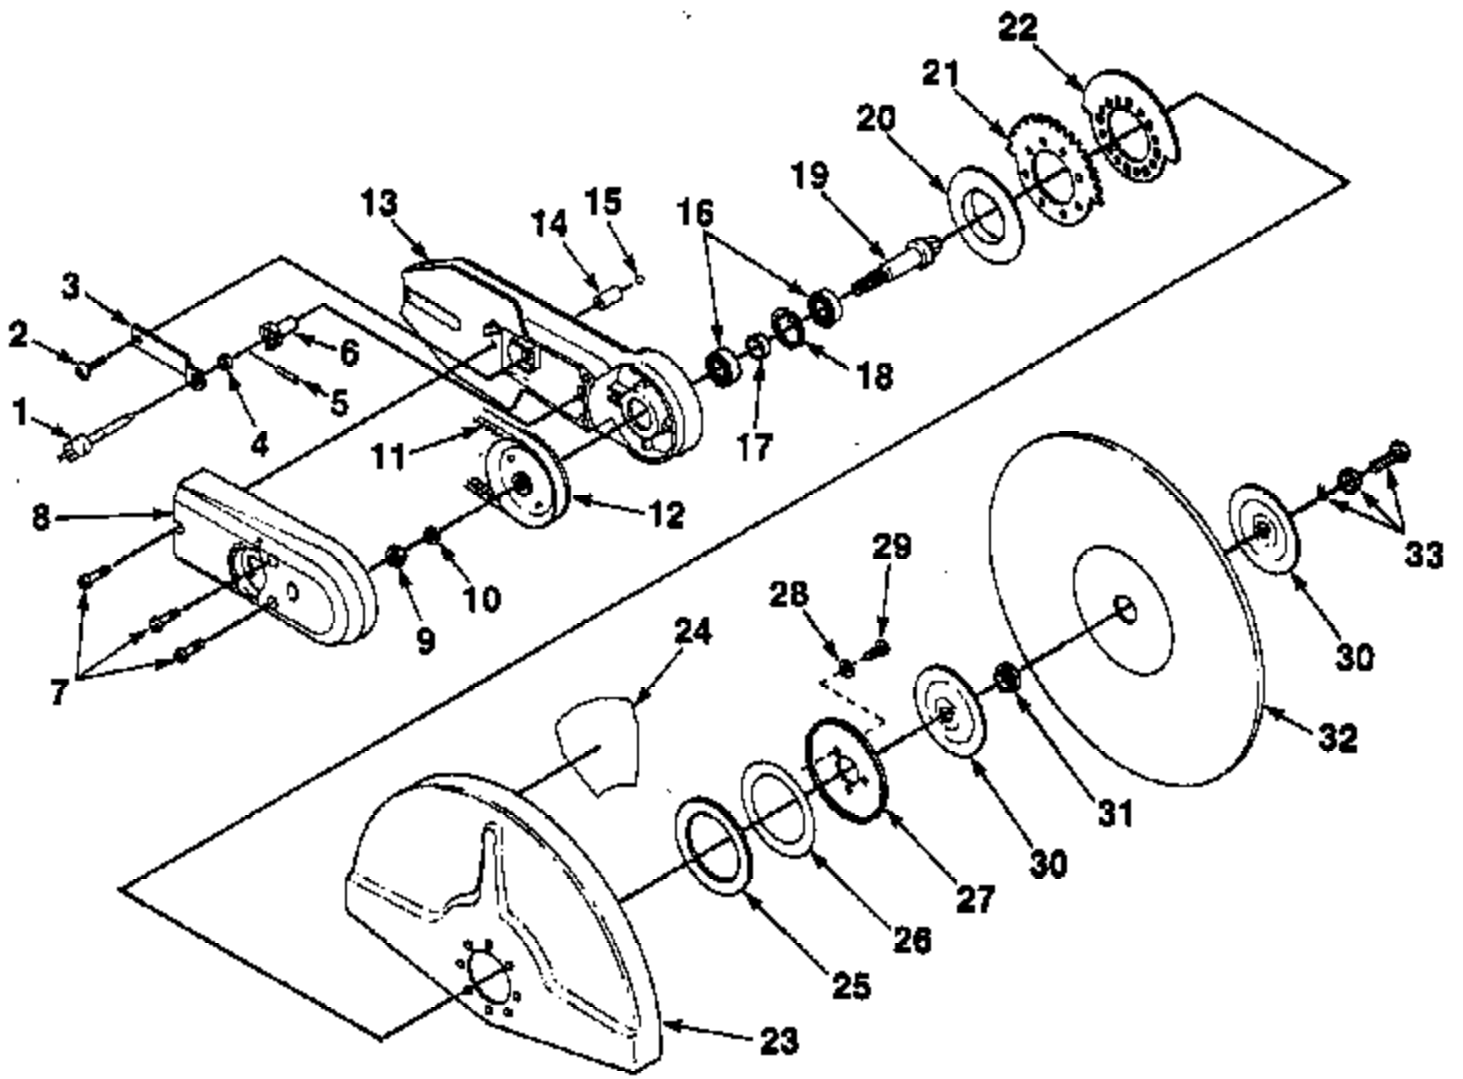

Ref #	Part Number	Qty	Description
1	966201	4	SCREW- Truss hd. (10-24 x 1/2")
2	95935	1	WASHER
3	02318	1	HANDLE- Rear
4	03536	1	SPRING- Isolation (small)
5	03535	1	SPRING- Isolation (large)
6	02330	1	NUT- Hex
7	A02320	1	HANDLE BAR
8	02323	2	BRACKET- Handle mounting
9	02277	1	SPACER
10	97305A	2	ISOLATOR- Vibration
11	A03880	1	COVER- Air filter
12	03620	1	DECAL- Warning (Eng.)
13	03621	1	DECAL- Warning (Fre.)
14	A03024	1	KNOB & INSERT
15	02330	1	NUT- Hex
16	02309	1	COVER--Air filter element
17	02308	1	ELEMENT- Air filter
18	02307	1	PREFILTER- Felt
19	03383	1	O-RING
20	02303	1	COVER- Cylinder
21	82584	1	SCREW- Hex cap (10-24 x 13/4")
22	02295	1	GASKET- Carburetor
23	022961	1	ADAPTOR- Intake
24	02297	2	GASKET- Adaptor
25	03455	1	BRACKET- Cable end
26	82513	1	SCREW- (6-19 x 1/2")
27	A02315	1	CABLE- Throttle
28	03758	1	PAD- Foam
29	82513	1	SCREW- (6-19 x 1/2")
30	82582	2	SCREW- Truss hd. (8-16 x 31/4")
31	02313	1	BRACKET- Air intake
32	02300	1	GASKET- Foam (1/4")
33	02301	1	FILTER- Screen
34	02302	1	GASKET- Foam (1/8")
35	A03272	1	ADAPTOR- Air filter
36	A03556	1	GROUND WIRE
37	02314	1	ROD- Choke
38	64862	1	GROMMET
39	03354	1	CHOKE LINK
40	01817	1	RETAINER- Push On
41	03333	1	BRACKET- Choke
42	A02298	1	CARBURETOR
43	82571	3	SCREW- Pan hd. (10-24 x 1")
44	825561	1	SCREW- (10-24 x 1 1/4")
45	9315719	1	LINE- Pulse (4 3/4")
46	825551	1	SCREW- Truss Hd. (10-24 x 3/4")