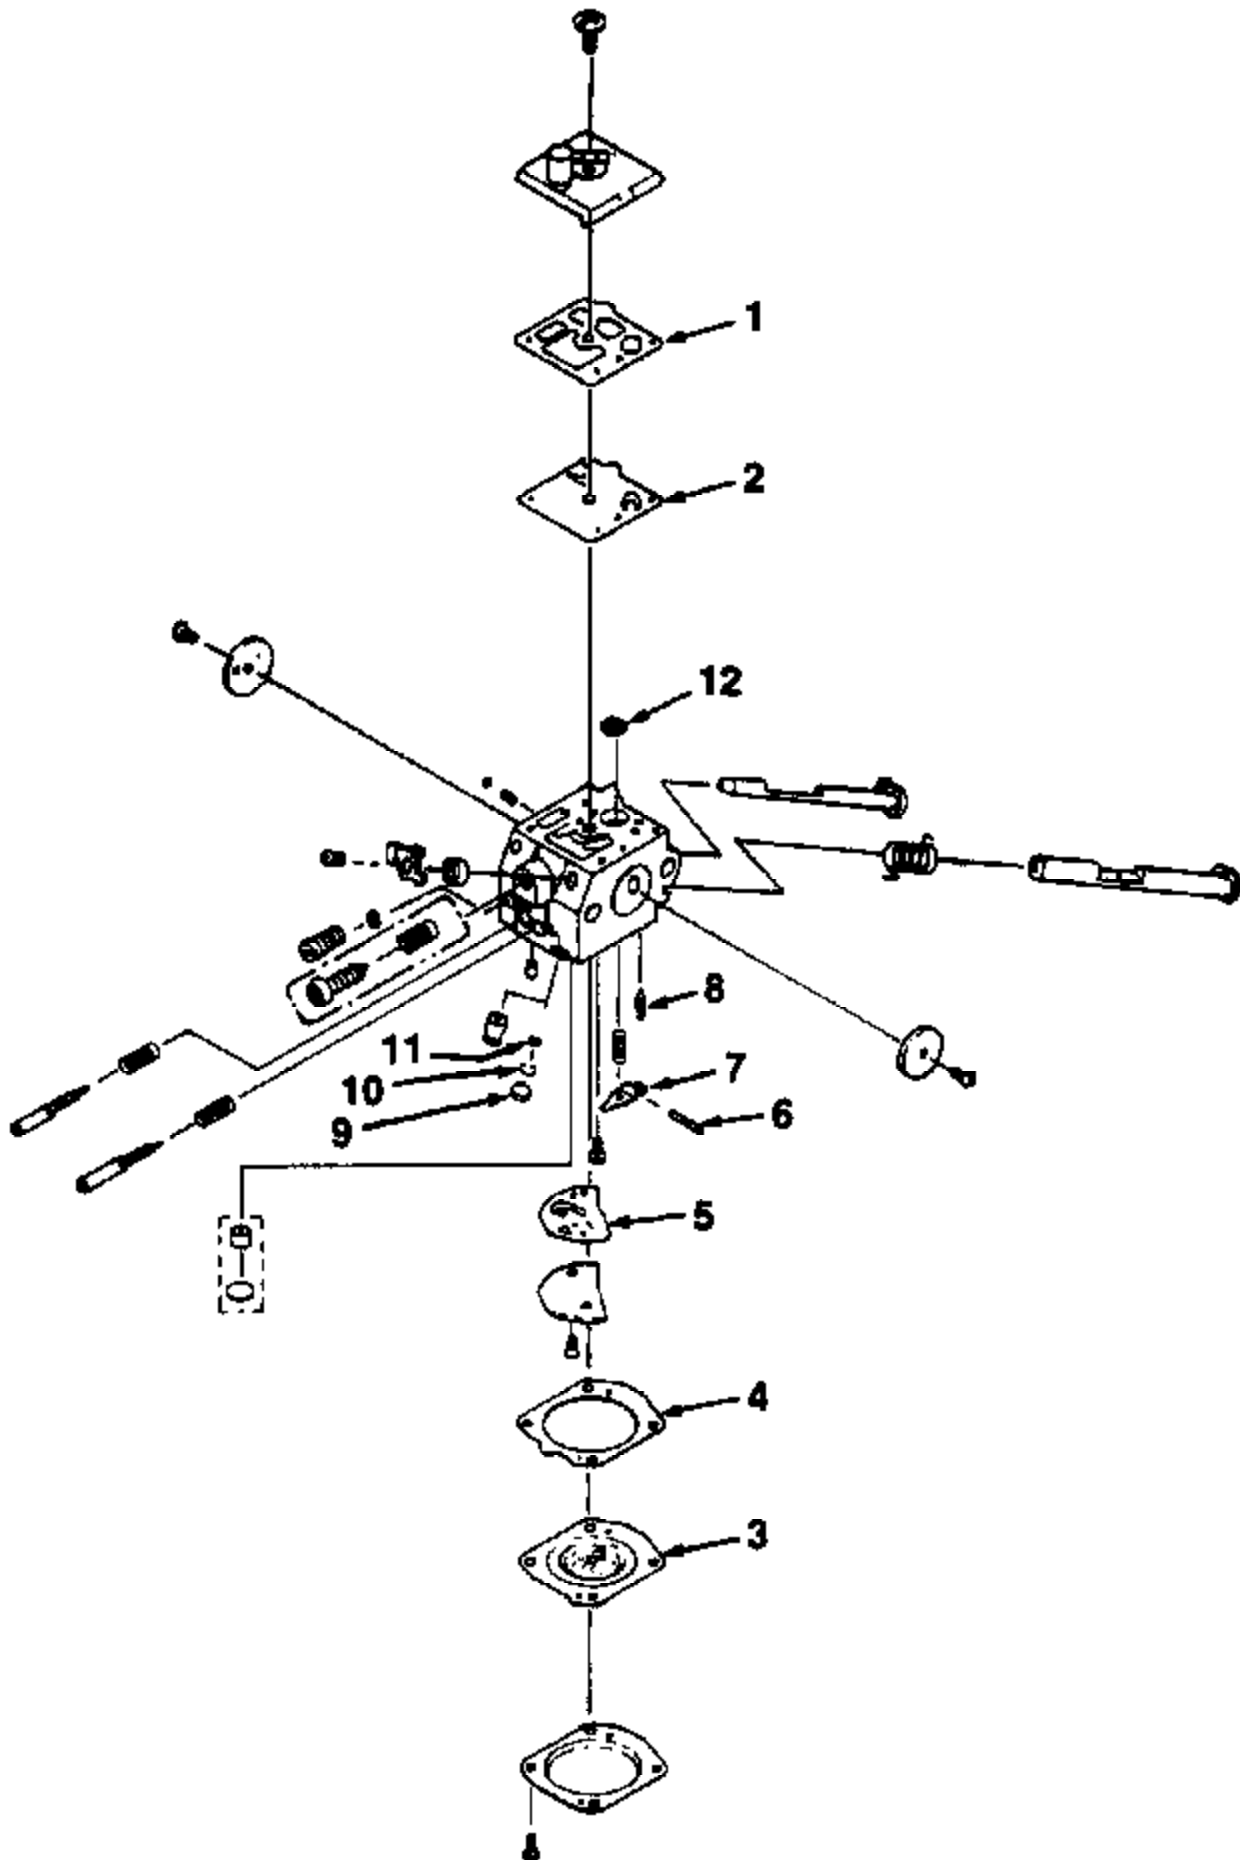

Ref #	Part Number	Qty	Description
1	04278	1	Repair Kit (Includes 1-12)
	04279	1	Gasket/Diaphragm Kit (Includes 1-5)
2	04278	1	Repair Kit (Includes 1-12)
	04279	1	Gasket/Diaphragm Kit (Includes 1-5)
3	04278	1	Repair Kit (Includes 1-12)
	04279	1	Gasket/Diaphragm Kit (Includes 1-5)
4	04278	1	Repair Kit (Includes 1-12)
	04279	1	Gasket/Diaphragm Kit (Includes 1-5)
5	04278	1	Repair Kit (Includes 1-12)
	04279	1	Gasket/Diaphragm Kit (Includes 1-5)
6	04278	1	Repair Kit (Includes 1-12)
7	04278	1	Repair Kit (Includes 1-12)
8	04278	1	Repair Kit (Includes 1-12)
9	04278	1	Repair Kit (Includes 1-12)
10	04278	1	Repair Kit (Includes 1-12)
11	04278	1	Repair Kit (Includes 1-12)
12	04278	1	Repair Kit (Includes 1-12)