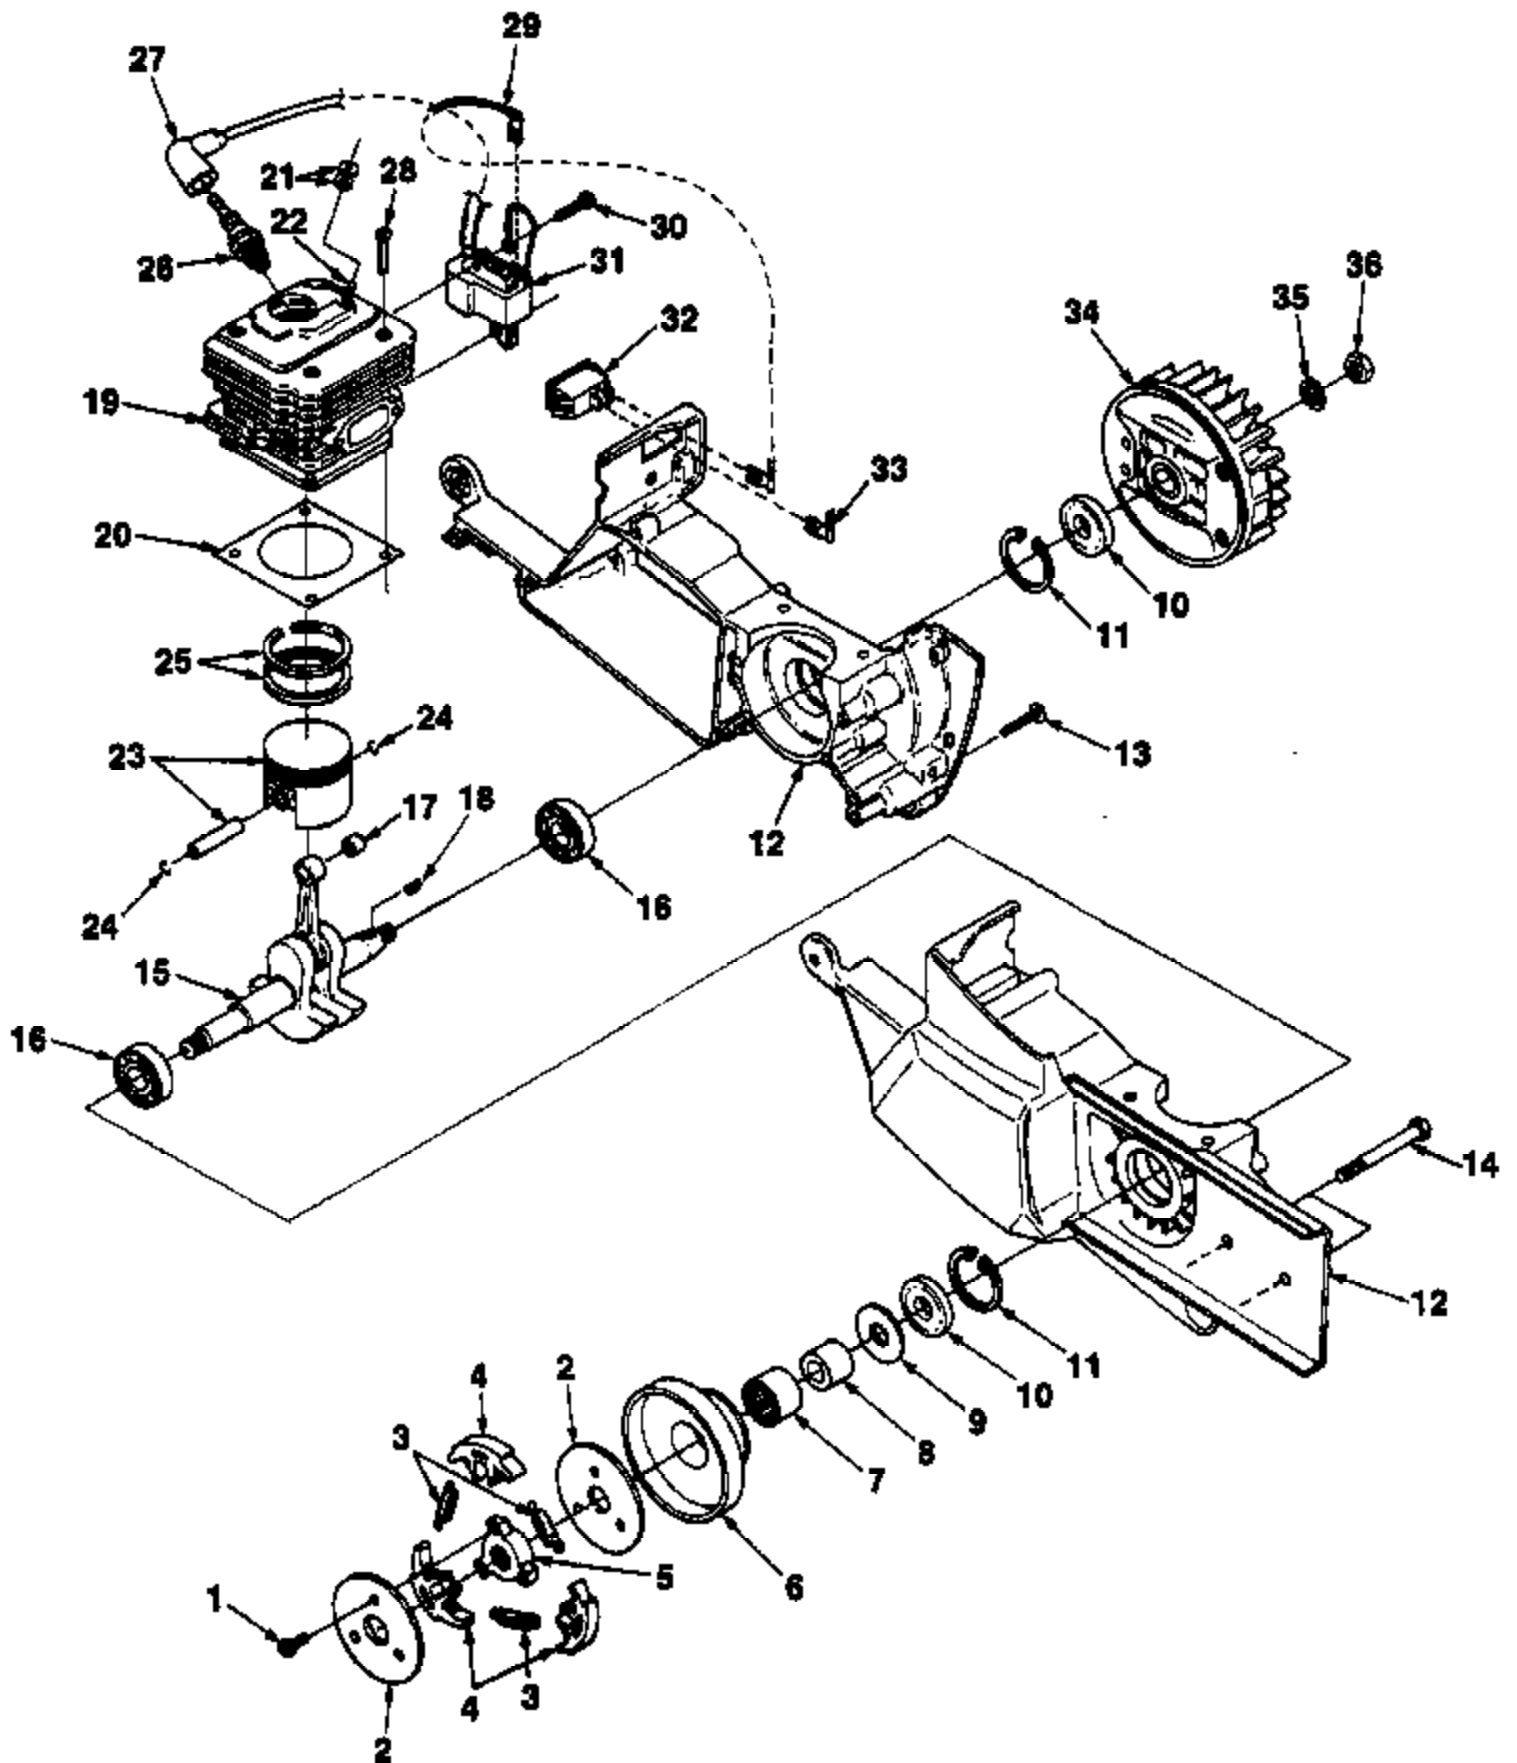

Ref #	Part Number	Qty	Description
1	82253	3	SCREW- Mach. Hex hd. (8-32 x 3/8")
2	96449	2	COVER- Clutch
3	93638A	3	SPRING- Clutch
4	79239	3	SHOE- Clutch
5	02334	1	CLUTCH- Spider
6	A49543	1	PULLEY- Drum & Bearing
7	46071	1	BEARING- Needle
8	46070	1	RACE- Inner
9	46135	2	WASHER- Thrust
10	98197	2	SEAL- Main
11	98195	2	RETAINER- Bearing
12	A02272	1	CRANKCASE
13	825561	5	SCREW- Truss hd. (10-24 x 1 1/4")
14	02327	2	BOLT- Wheel Arm
15	A03883	1	CRANKSHAFT
16	987971	2	BEARING- Ball
17	02151A	1	BEARING- Roll
18	75078	1	KEY- Woodruff
19	A03881	1	CYLINDER & PISTON ASSY.
20	01568	1	GASKET- Cylinder
21	02425	2	SPACER
22	02346	1	STUD- (10-24 x 1.06")
23	A01273	1	PISTON
24	02161	2	RING- Retaining
25	02162	2	RING- Piston
26	93561S	1	SPARK PLUG (CJ6Y)
	98217S	1	SPARKPLUG (RCJ6Y)(Resistor)
27	A02597	1	SPARK PLUG BOOT KIT
28	82580	4	SCREW- Pan hd. (12-24 x 3/4")
29	A02284	1	IGNITION GROUND WIRE
30	82575	2	SCREW- Pan hd. (8-32 x 5/8")
31	A03748	1	IGNITION MODULE (Sems/Walbro)
32	01802	1	SWITCH
33	A03556	1	GROUND WIRE
34	02152	1	ROTOR
35	83207	1	WASHER- Lock
36	81124A	1	NUT- Jam