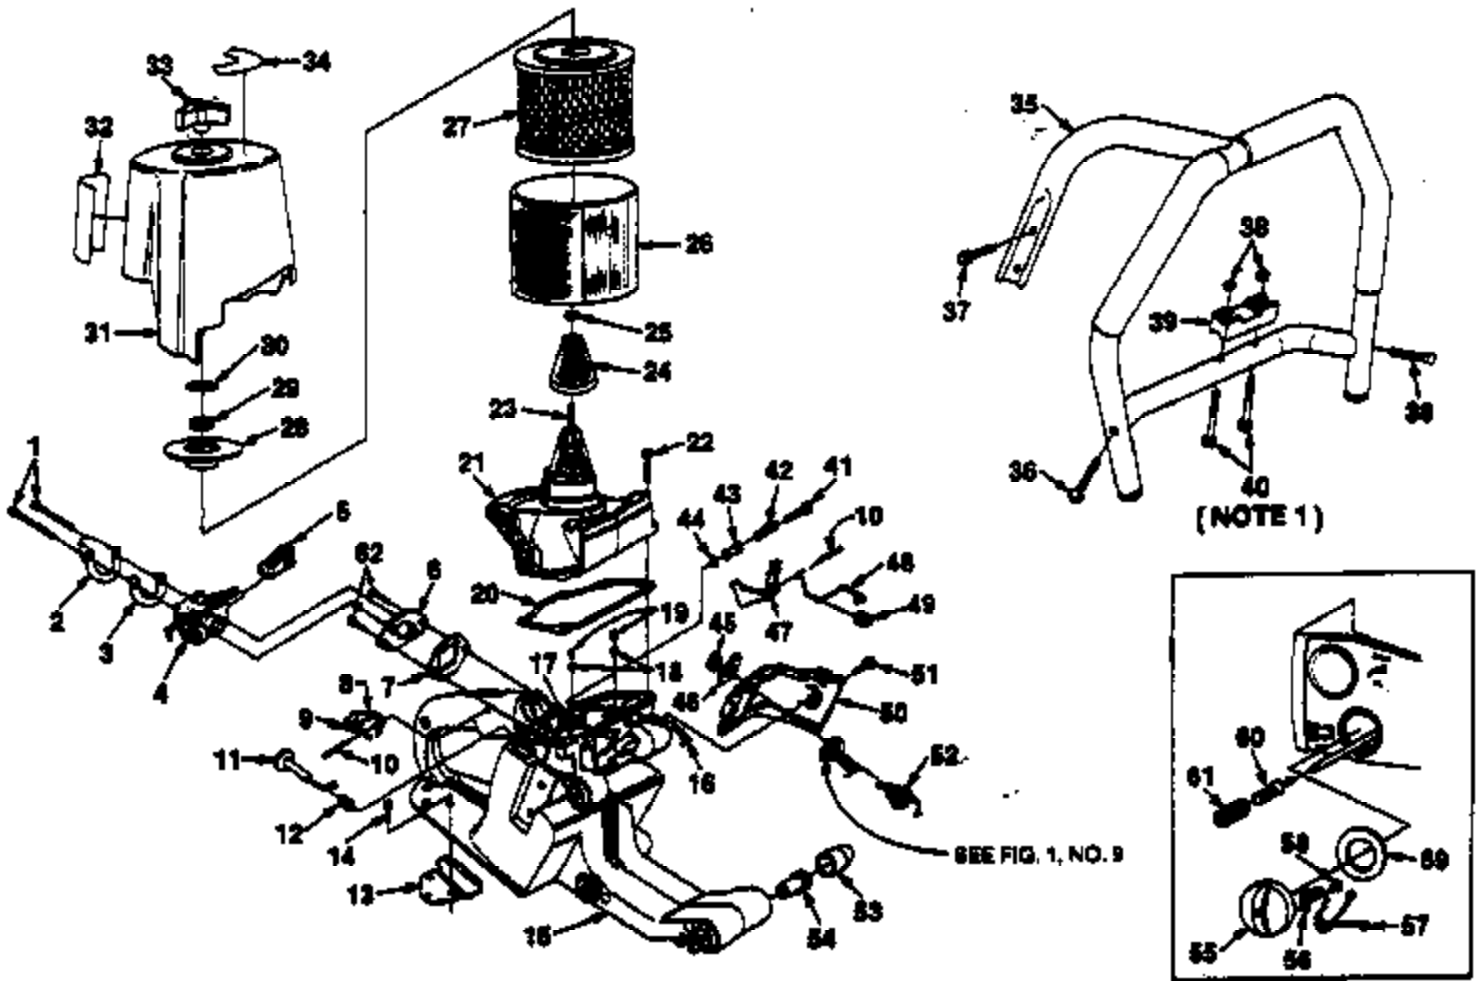

Ref #	Part Number	Qty	Description
1	82527	2	SCREW- Socket Hd.
2	49673	1	SHIELD- Carburetor
3	49671	1	GASKET- Carburetor shield
4	A97318	1	CARBURETOR- (Walbro WJ-2)
5	97295	1	GROMMET
6	972902	1	ADAPTOR- Carburetor
7	97291	1	GASKET- Carburetor
8	93385	1	LOCK- Trigger
9	97265	1	SPRING- Flat
10	68548	1	PIN- Trigger
11	97292	1	ROD- Choke
12	64862	1	GROMMET
13	A49640	1	PLATE- Wear
14	88041	3	SCREW- (8-32 x 3/8")
15	A49144A	1	HOUSING- Engine
16	9315723	1	TUBING- Rubber (5 3/4") (Pulse Line)
17	9311223	1	TUBING- Rubber (5 3/4") (Fuel Line)
18	96841	1	VALVE- Check
19	93410	1	FILTER
20	97298	1	GASKET
21	49509	1	COVER- Carburetor chamber
22	80582	4	SCREW- Pan hd. (8-32 x 5/8")
23	49511A	1	BOLT
24	49555	1	PREFILTER
25	94150	2	"O" RING
26	49513	1	FOAM- Air filter
27	49512	1	ELEMENT- Air filter
28	46786	1	COVER- Filter element
29	81196	1	NUT- Hex (5/16-18)
30	46072	1	RING- Retaining
31	49515	1	COVER- Filter
32	00427	1	DECAL- Warning
33	46076	1	KNOB
34	49263	1	DECAL
35	A49595	1	HANDLE BAR
36	82378	2	SCREW- Mach. hd. (10-24 x 11/2")
37	82399	2	SCREW- Oval hd.
38	96212	2	NUT- Locking (1/4-28")
39	496222	1	BRACKET- Handle bar
40	82532	1	SCREW- Mach Oval hd. (1/4-20 x 1/2")
41	95671	1	PIN- Throttle lock
42	95020	1	SPRING- Compression
43	95989	1	BUSHING
44	58409	1	RING- Retaining
45	72084A1	1	NUT- Hex
46	12793A	1	PLATE- Indicating
47	93842	1	TRIGGER- Throttle
48	97294	1	ROD- Throttle
49	A49135	1	GROMMET
50	97306	1	COVER- Switch
51	80560	1	SCREW- Pan washer (8-32 x 1/2")
52	A57650A	1	SWITCH- Toggle
53	973051A	6	ISOLATOR- Vibration
54	97262	6	SLEEVE- Flanged
55	A97799	1	CAP- Fuel
56	69502	1	BEAD- Chain
57	96535	1	KEEPER- Cap
58	82256A	1	SCREW- Thread Forming (#6 x 1/4")