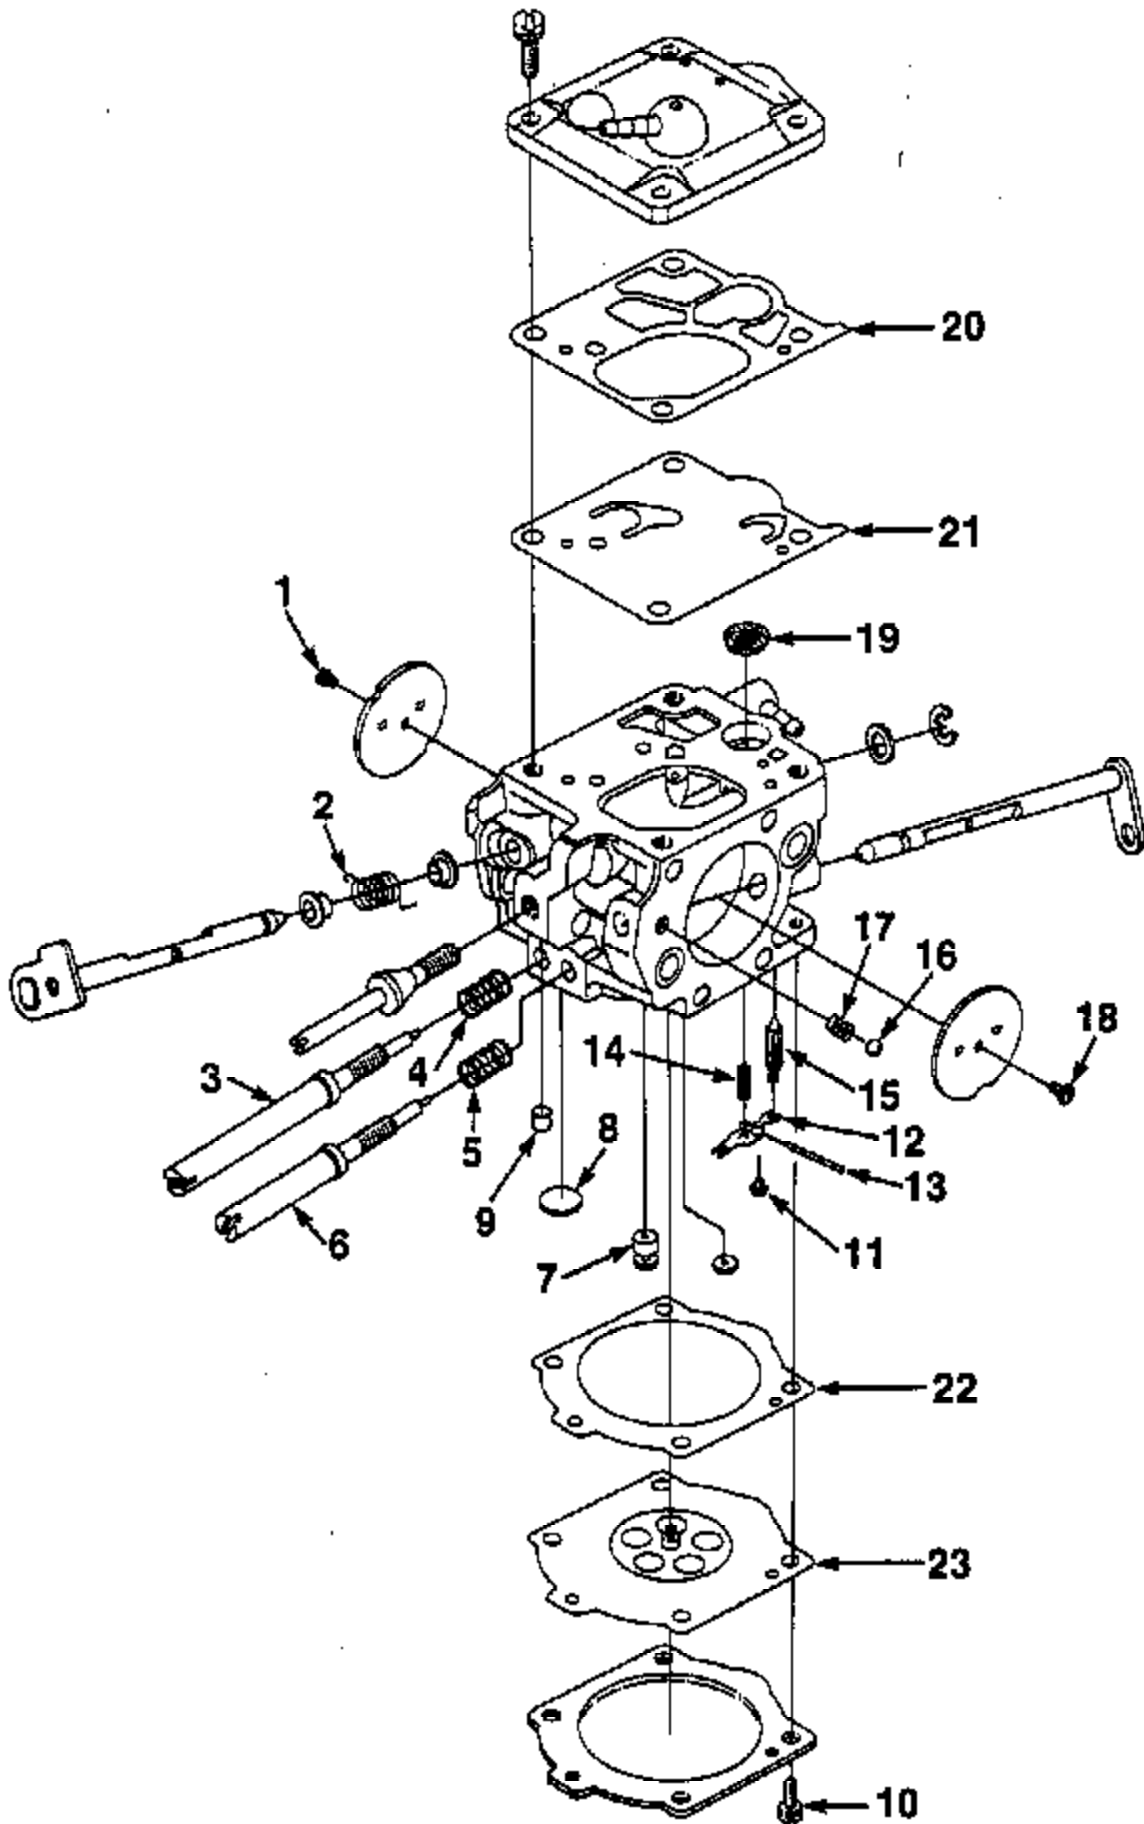

Ref #	Part Number	Qty	Description
1	97935	1	Repair Kit (Includes 1-23)
2	97935	1	Repair Kit (Includes 1-23)
3	97935	1	Repair Kit (Includes 1-23)
4	97935	1	Repair Kit (Includes 1-23)
5	97935	1	Repair Kit (Includes 1-23)
6	97935	1	Repair Kit (Includes 1-23)
7	97935	1	Repair Kit (Includes 1-23)
	97943	1	Nozzle Check Valve
8	97935	1	Repair Kit (Includes 1-23)
9	97935	1	Repair Kit (Includes 1-23)
10	97935	1	Repair Kit (Includes 1-23)
11	97935	1	Repair Kit (Includes 1-23)
12	97935	1	Repair Kit (Includes 1-23)
13	97935	1	Repair Kit (Includes 1-23)
14	97935	1	Repair Kit (Includes 1-23)
15	97935	1	Repair Kit (Includes 1-23)
	97942	1	Needle - Inlet
16	97935	1	Repair Kit (Includes 1-23)
17	97935	1	Repair Kit (Includes 1-23)
18	97935	1	Repair Kit (Includes 1-23)
19	97935	1	Repair Kit (Includes 1-23)
20	97935	1	Repair Kit (Includes 1-23)
	97941	1	Gasket/Diaphragm Kit (Includes 20-23)
21	97935	1	Repair Kit (Includes 1-23)
	97941	1	Gasket/Diaphragm Kit (Includes 20-23)
22	97935	1	Repair Kit (Includes 1-23)
	97941	1	Gasket/Diaphragm Kit (Includes 20-23)
23	97935	1	Repair Kit (Includes 1-23)
	97941	1	Gasket/Diaphragm Kit (Includes 20-23)