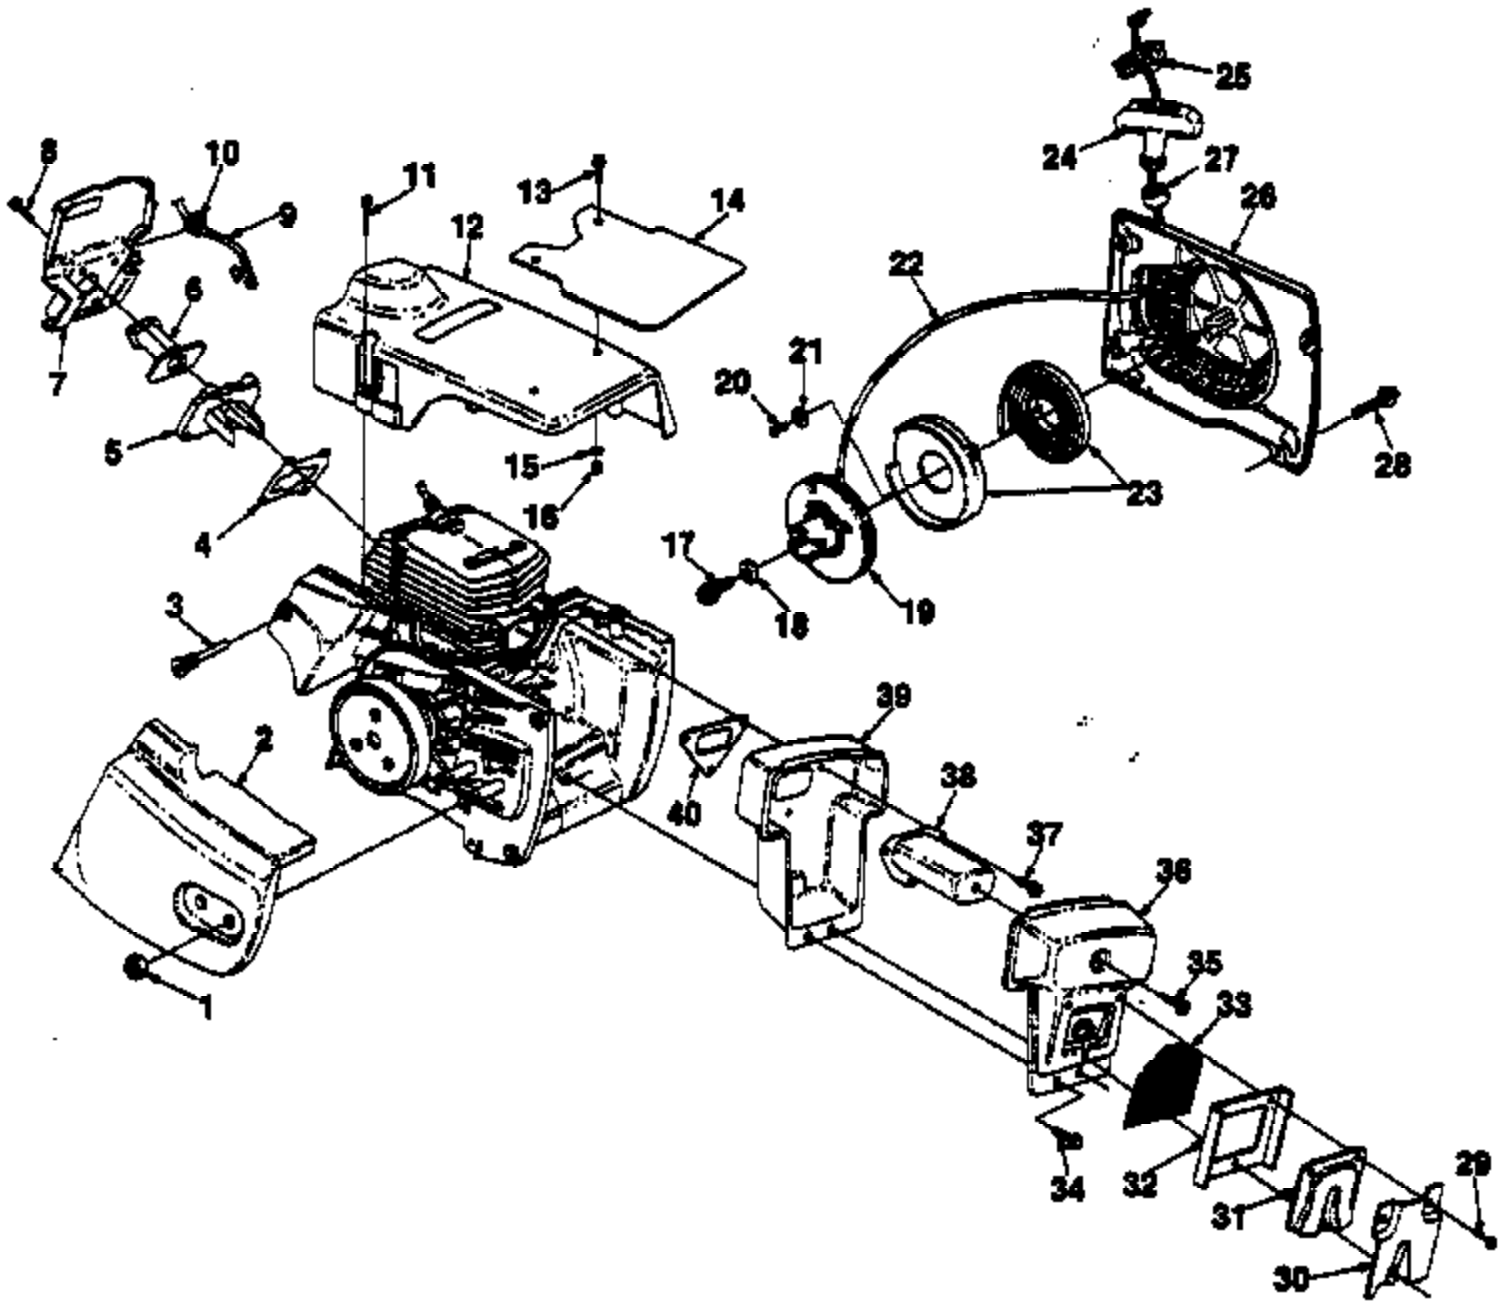

Ref #	Part Number	Qty	Description
1	810892	2	NUT- (3/8-16 x 5/16")
2	478695	1	COVER- Drivecase
3	93367	6	PIN- Isolator
4	97264	1	GASKET- Intake
5	97261A	1	ADAPTOR- Intake
6	97263A	1	BOOT
7	973381A	1	BAFFLE- Cylinder
8	82248	4	SCREW- Mach. hex. (8-32 x 3/4")
9	A98583	1	LEAD- Ground
10	58318	1	GROMMET
11	93397A	1	SCREW- Cylinder cover
12	97256	1	COVER- Cylinder
13	82475	2	SCREW- (#10 Pan hd.)
14	49533	1	SHIELD- Heat
15	84003	2	WASHER- Flat #10
16	81256	2	NUT- Locking hex (10-24)
17	93417	1	SCREW- Thread forming (#10 x 5/8")
18	58763	1	WASHER- Retaining
19	A97990	1	CUP & PULLEY
20	82215	4	SCREW- Plastite (6 x 3/8")
21	84025	1	WASHER- Flat (#8)
22	A00518	1	ROPE- Starter
23	A98067	1	RETAINER & SPRING
24	A69962B	1	GRIP- Starter
25	70018A	1	INSERT- Rope retaining
26	A97988	1	HOUSING- Starter
27	67177	1	BUSHING
28	82298	2	SCREW- Mach. (10-24 x 5/8")
29	80983	3	SCREW- (8-32 x 1/2")
30	A49545	1	SHIELD- Muffler
31	49525	1	CAP- Muffler
32	49548	1	SUPPORT- Spark arrestor
33	98827	1	SCREEN- Spark arrestor
34	88050	2	SCREW
35	80870	1	SCREW- Mach hd. (10-32 x 3/8")
36	A00310	1	COVER- Muffler
37	88065	3	SCREW- Hex sems (#12)
38	A00516	1	DIFFUSER- Muffler
39	A98007	1	BODY- Muffler
40	97682A	1	GASKET- Muffler
	A00793B		ASSEMBLY- Complete Starter