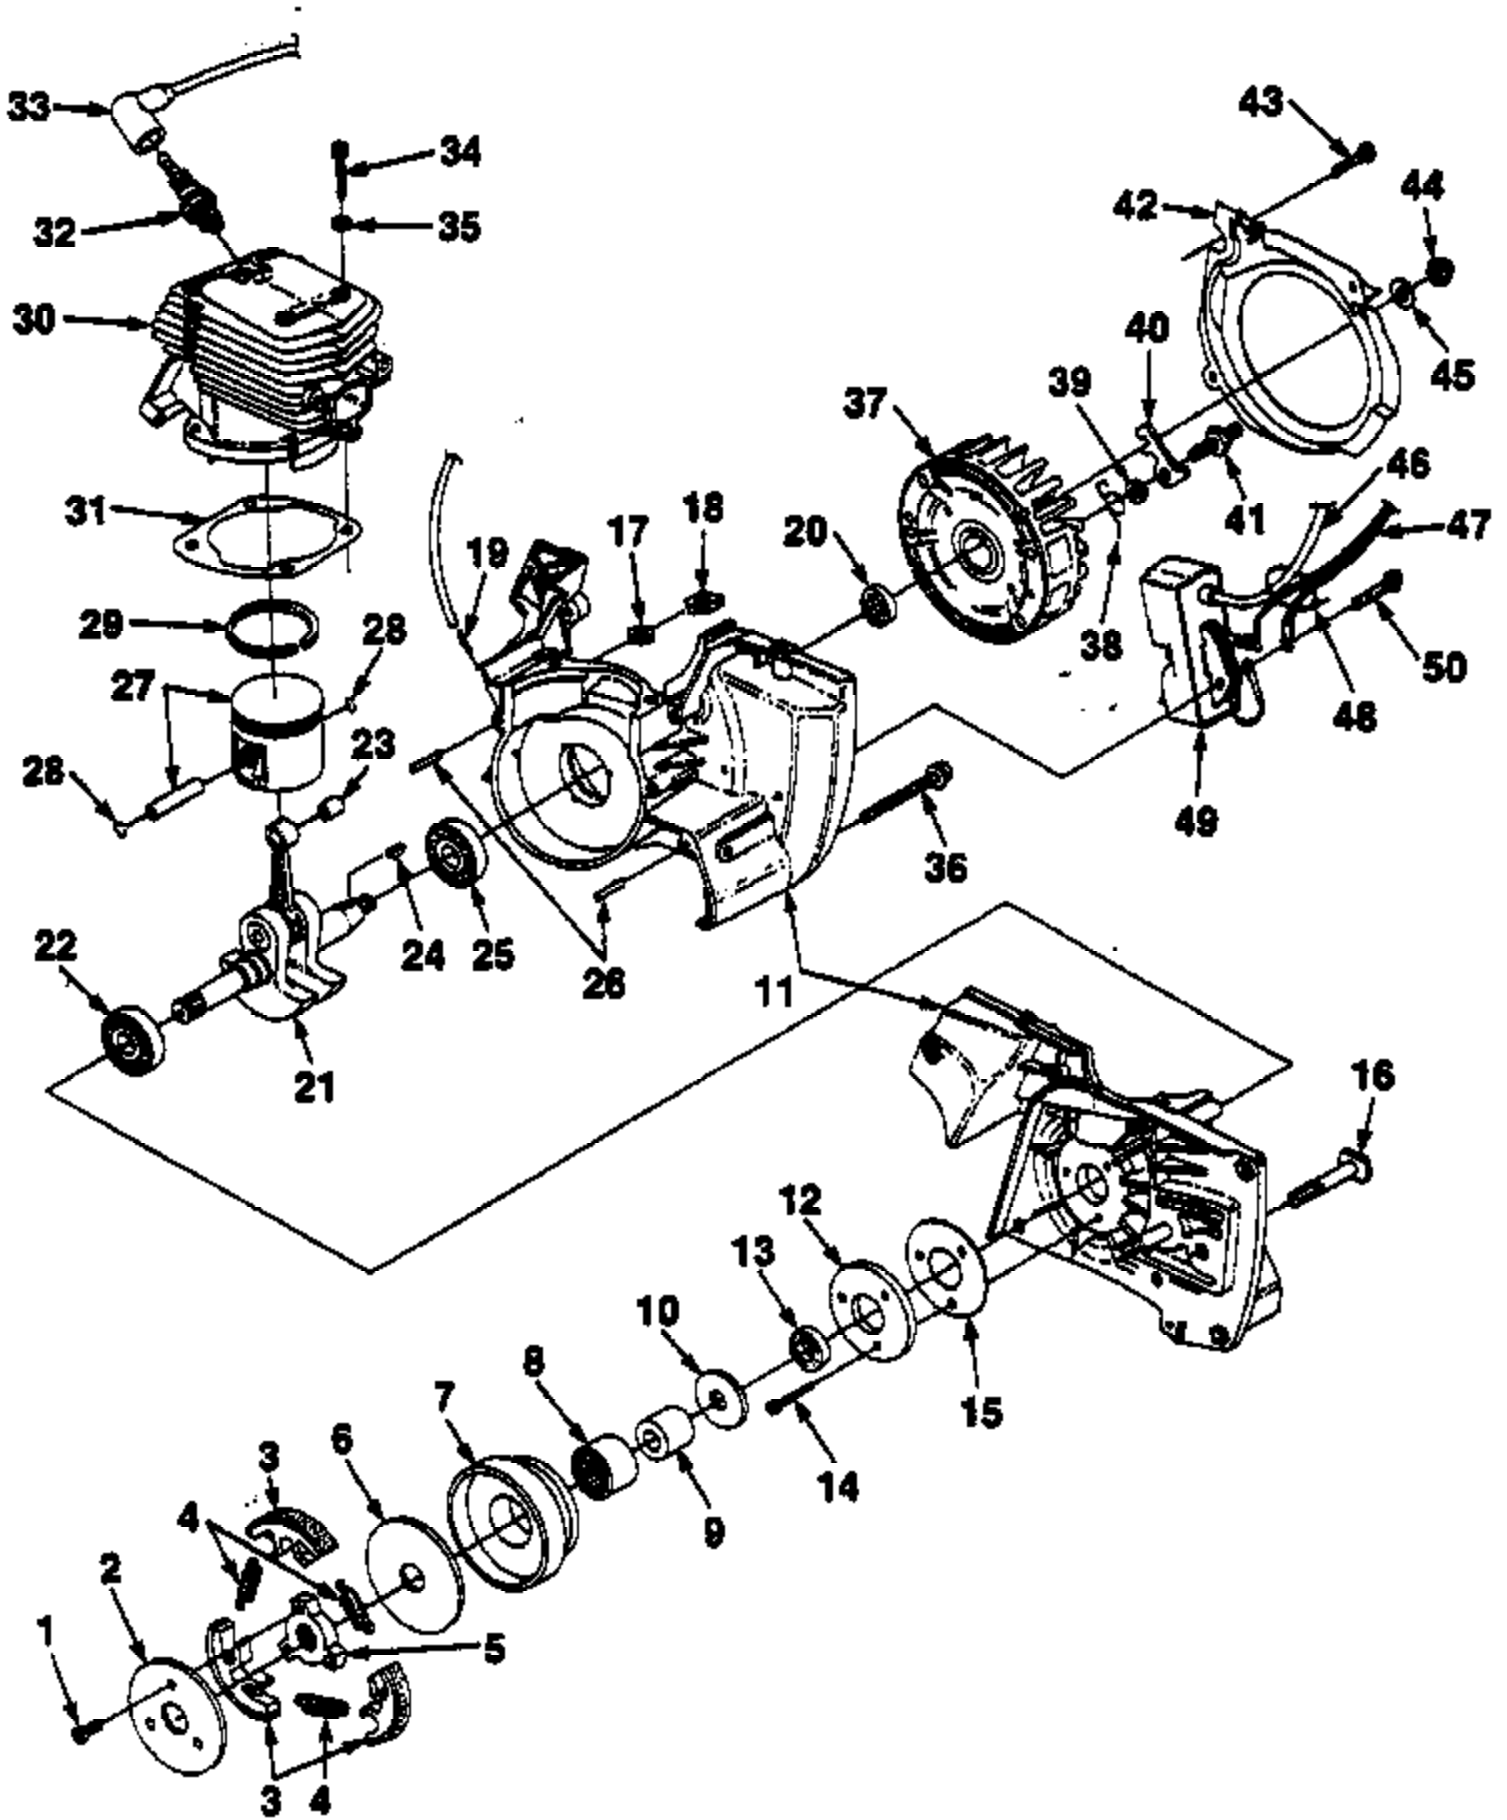

Ref #	Part Number	Qty	Description
1	82253	3	SCREW- Pan Hd. (8-32 x 3/8")
2	93628	1	COVER- Clutch
3	A93632B	3	SHOE- Clutch
4	93638A	3	SPRING- Clutch
5	93639	1	SPIDER- Clutch
6	93650	1	WASHER- Thrust
7	A49543	1	PULLEY- Drum & Bearing
8	46071	1	BEARING- Needle
9	46070	1	RACE- Inner
10	46135	1	WASHER- Thrust
11	A49771	1	CRANKCASE ASSEMBLY
12	A49537	1	RETAINER- Bearing
13	12306	1	SEAL
14	82293	1	SCREW- Socket cap (10-24 x 5/8")
15	98876	1	GASKET- Bearing & Retainer
16	47948	1	BOLT- Guide bar
17	81208	4	NUT- Lock hex (10-24)
18	12689A	2	RETAINER- Nut
19	69833	1	FITTING- Tubing
20	58308B	1	SEAL
21	A48836A	1	CRANKSHAFT
22	94621	1	BEARING- Ball
23	93519	1	BEARING- Roller
24	75078	1	KEY- Woodruff
25	94621	1	BEARING- Ball
26	31062	3	PIN- Dowel
27	A49772	1	PISTON & PIN ASSEMBLY
28	98023	2	RING- Retainer
29	49549	1	PISTON RING
30	A00785	1	CYLINDER
31	97316	1	GASKET- Cylinder
32	93561S	1	SPARK PLUG- (CJ6Y)
33	A33055	1	TERMINAL- Spark plug
34	93399	4	SCREW- Cap socket hd. (10-24 x 1 1/8")
35	12021	4	WASHER- Conical
36	88057	5	SCREW- Hex sems (10-24 x 2")
37	93548	1	ROTOR
38	653752	2	SPRING- Starter pawl
39	58763	2	WASHER- Retainer
40	587563	2	PAWL- Starter
41	64054B	2	STUD- Shoulder
42	97271	1	SCROLL- Air guide
43	82251	4	SCREW- Mach. pan hd. (6-32 x 3/8")
44	81255	1	NUT- Hex locking (3/8-24)
45	95479A	1	WASHER- Flat
46	69326	1	LEAD- High tension
47	A98583	1	LEAD- Ground (See Fig. 1, #9)
48	46840	1	CABLE- Tie
49	49527A	1	MODULE
50	88053	2	SCREW- Hex sems (#10-24 x 1")