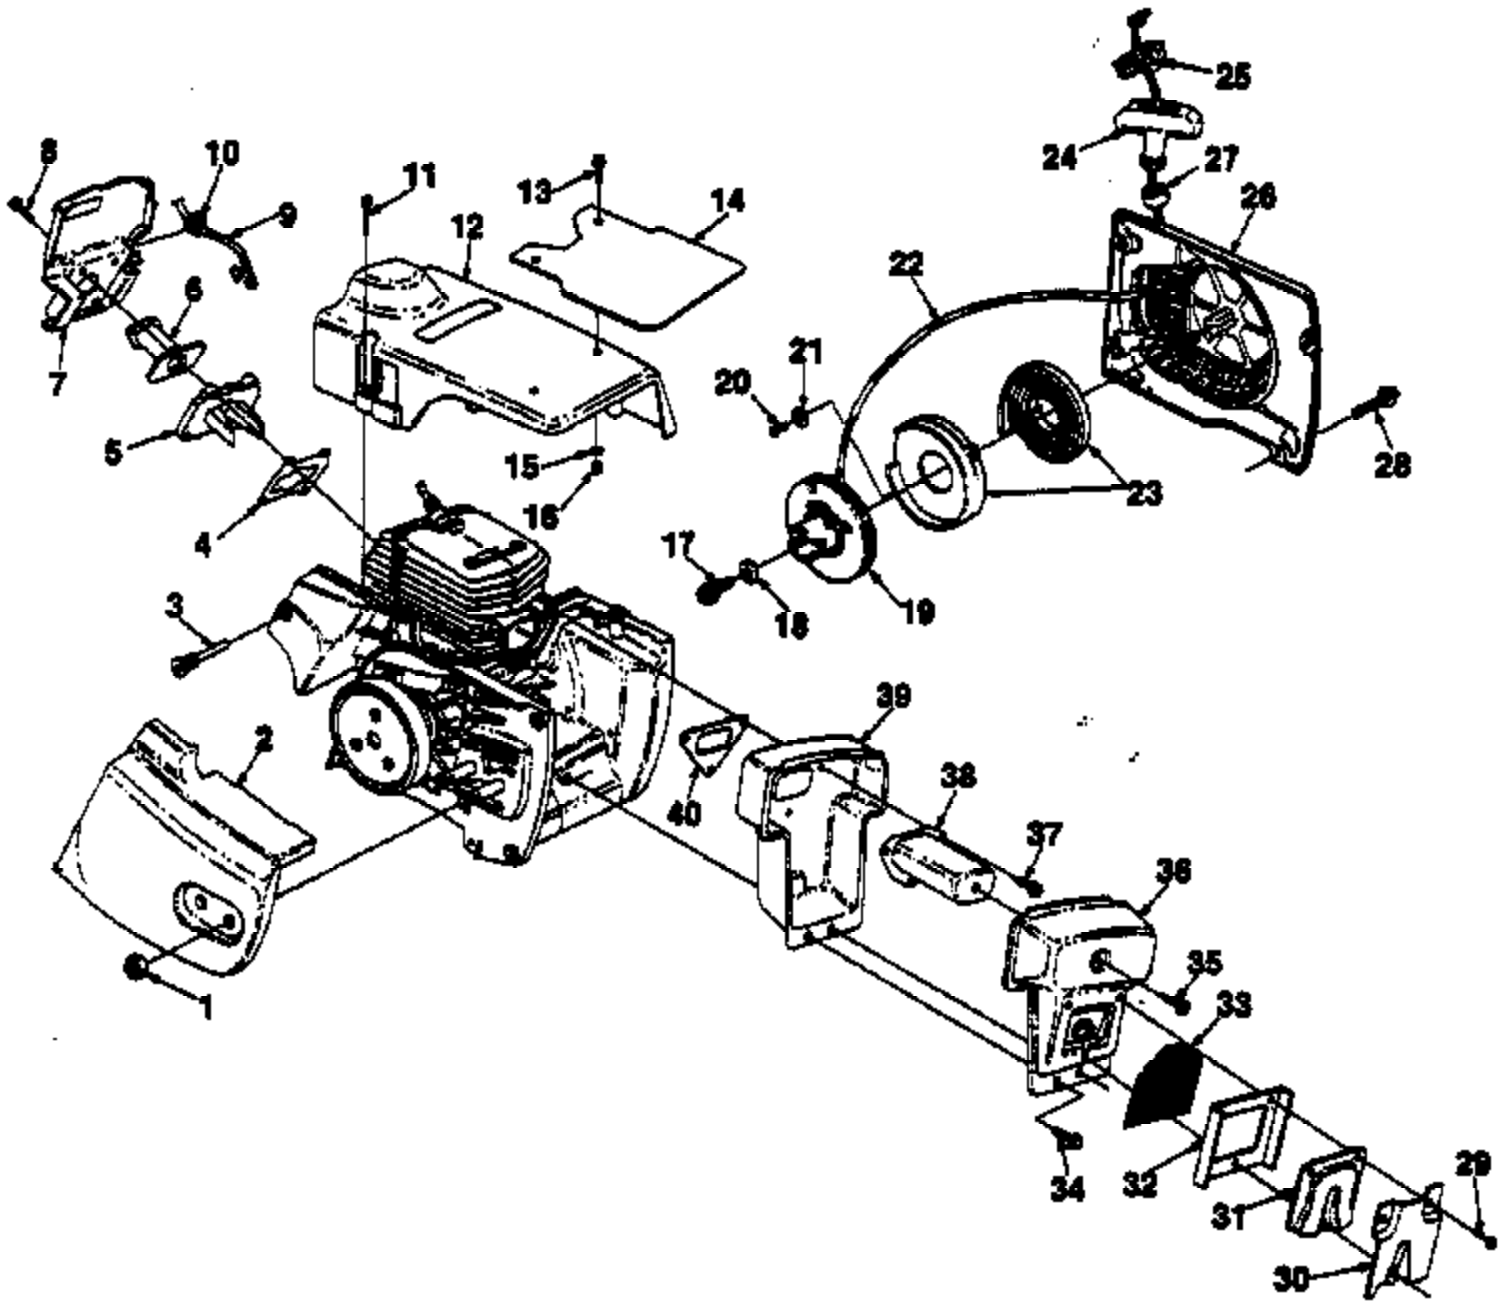

Ref #	Part Number	Qty	Description
1	810892	2	NUT- (3/8-16 x 5/16")
2	478695	1	COVER- Drivecase
3	93367	6	PIN- Isolator
4	97264	1	GASKET- Intake
5	97261A	1	ADAPTOR- Intake
6	97263A	1	BOOT
7	973381A	1	BAFFLE- Cylinder
8	82248	4	SCREW- Mach. hex. (8-32 x 3/4")
9	A98583	1	LEAD- Ground
10	58318	1	GROMMET
11	93397A	1	SCREW- Cylinder cover
12	97256	1	COVER- Cylinder
13	82475	2	SCREW- (#10 Pan hd.)
14	49533	1	SHIELD- Heat
15	84003	2	WASHER- Flat #10
16	81256	2	NUT- Locking hex (10-24)
17	93417	1	SCREW- Thread forming (#10 x 5/8")
18	58763	1	WASHER- Retaining
19	A97990	1	CUP & PULLEY
20	82215	4	SCREW- Plastite (6 x 3/8")
21	84025	1	WASHER- Flat (#8)
22	A00518	1	ROPE- Starter
23	A98067	1	RETAINER & SPRING
24	A69962B	1	GRIP- Starter
25	70018A	1	INSERT- Rope retaining
26	A97988	1	HOUSING- Starter
27	67177	1	BUSHING
28	82298	2	SCREW- Mach. (10-24 x 5/8")
29	80983	3	SCREW- (8-32 x 1/2")
30	A49545	1	SHIELD- Muffler
31	49525	1	CAP- Muffler
32	49548	1	SUPPORT- Spark arrestor
33	98827	1	SCREEN- Spark arrestor
34	88050	2	SCREW
35	80870	1	SCREW- Mach hd. (10-32 x 3/8")
36	A00310	1	COVER- Muffler
37	88065	3	SCREW- Hex sems (#12)
38	A00516	1	DIFFUSER- Muffler
39	A98007	1	BODY- Muffler
40	97682A	1	GASKET- Muffler
	A00793B		ASSEMBLY- Complete Starter