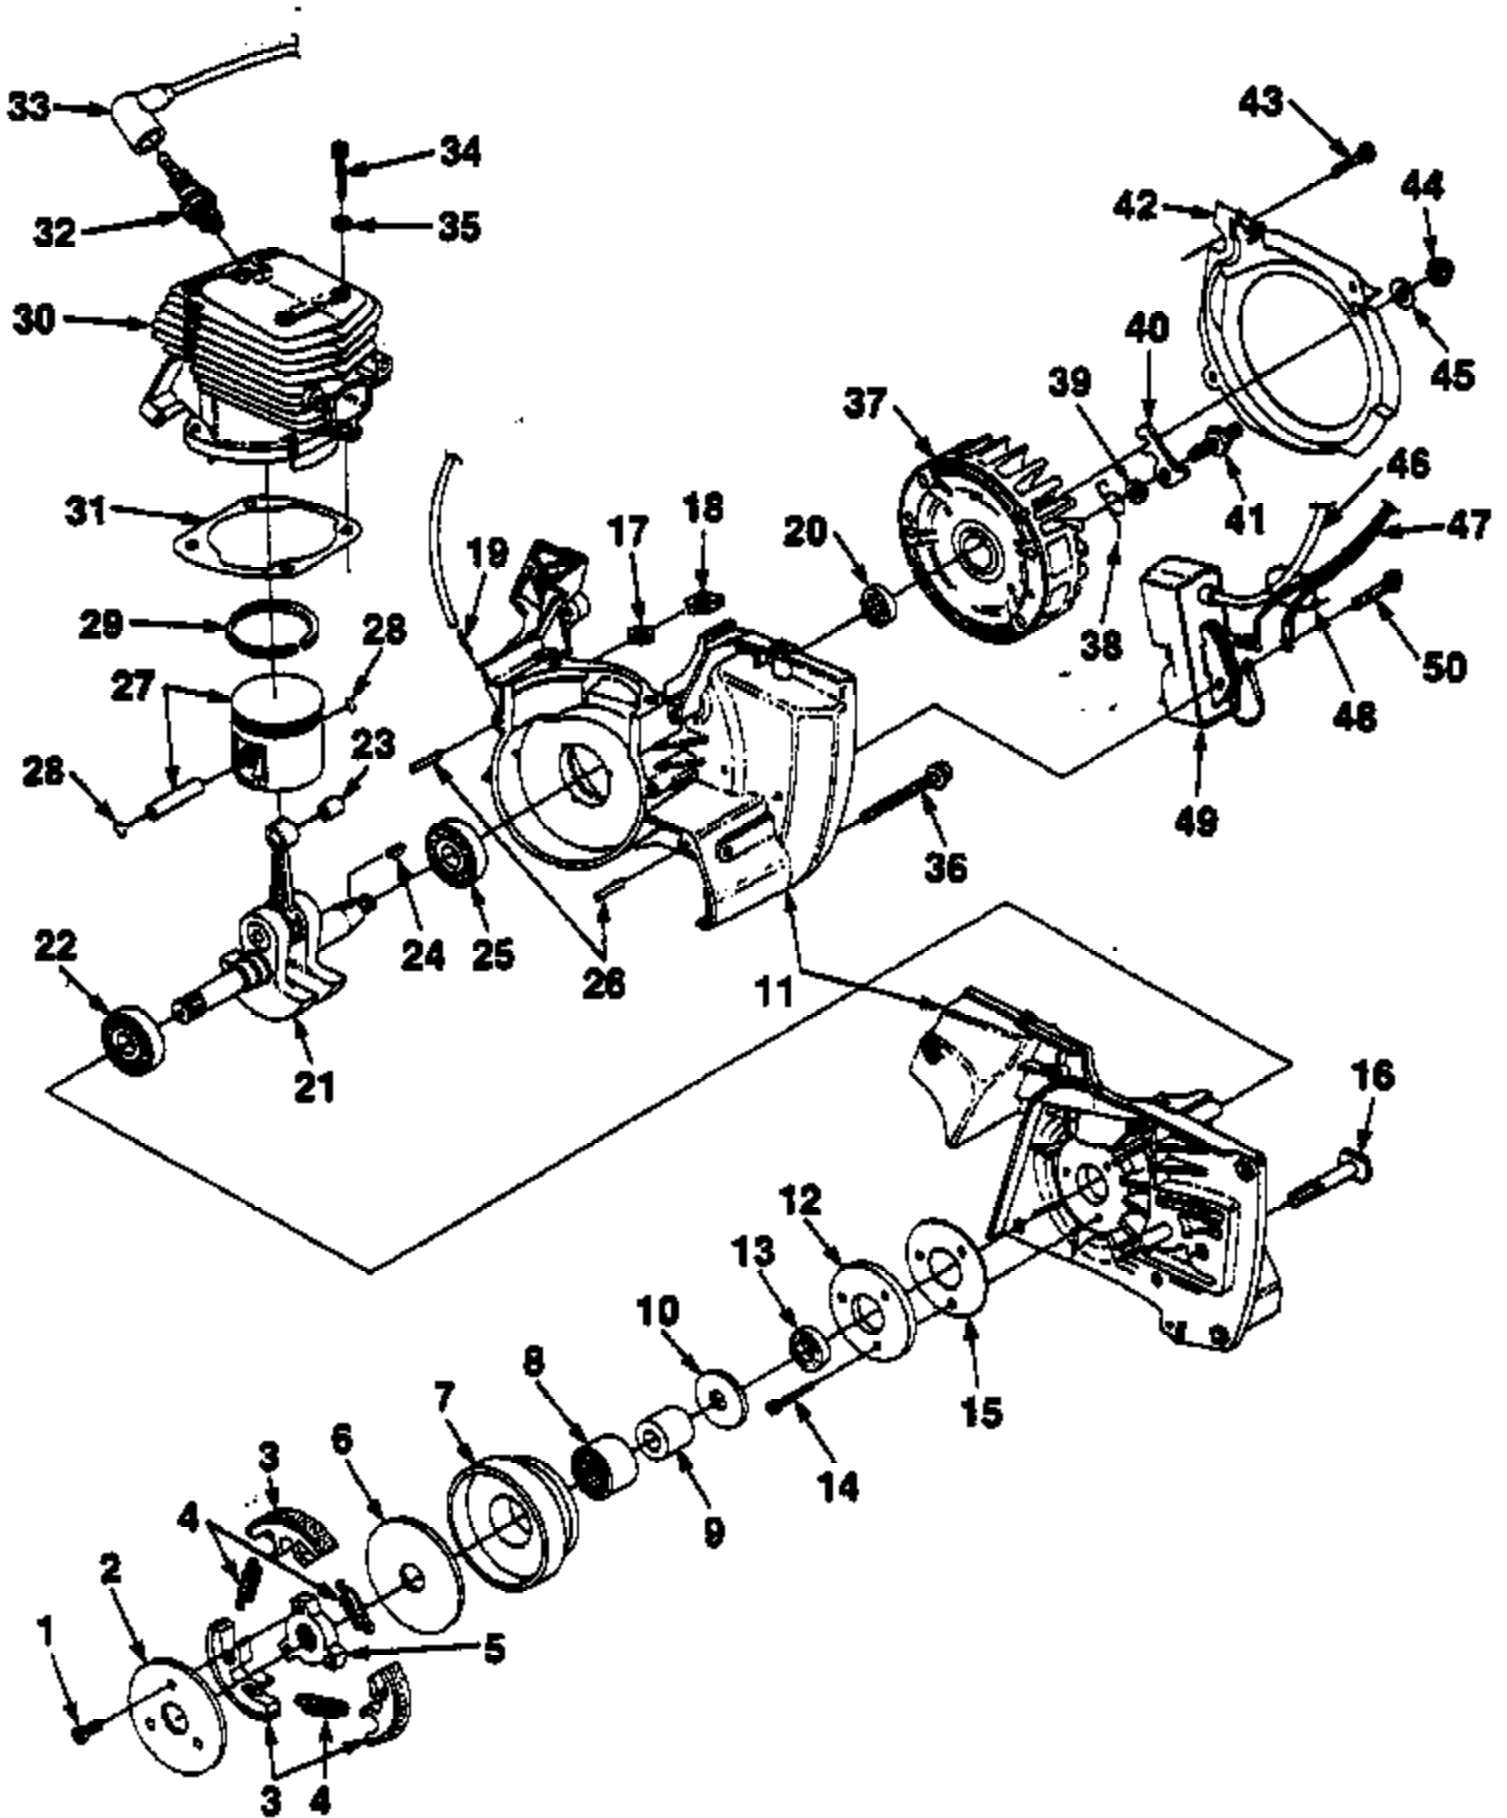

Ref #	Part Number	Qty	Description
1	82253	3	SCREW- Pan Hd. (8-32 x 3/8")
2	93628	1	COVER- Clutch
3	A93632B	3	SHOE- Clutch
4	93638A	3	SPRING- Clutch
5	93639	1	SPIDER- Clutch
6	93650	1	WASHER- Thrust
7	A49543	1	PULLEY- Drum & Bearing
8	46071	1	BEARING- Needle
9	46070	1	RACE- Inner
10	46135	1	WASHER- Thrust
11	A49771	1	CRANKCASE ASSEMBLY
12	A49537	1	RETAINER- Bearing
13	12306	1	SEAL
14	82293	1	SCREW- Socket cap (10-24 x 5/8")
15	98876	1	GASKET- Bearing & Retainer
16	47948	1	BOLT- Guide bar
17	81208	4	NUT- Lock hex (10-24)
18	12689A	2	RETAINER- Nut
19	69833	1	FITTING- Tubing
20	58308B	1	SEAL
21	A48836A	1	CRANKSHAFT
22	94621	1	BEARING- Ball
23	93519	1	BEARING- Roller
24	75078	1	KEY- Woodruff
25	94621	1	BEARING- Ball
26	31062	3	PIN- Dowel
27	A49772	1	PISTON & PIN ASSEMBLY
28	98023	2	RING- Retainer
29	49549	1	PISTON RING
30	A00785	1	CYLINDER
31	97316	1	GASKET- Cylinder
32	93561S	1	SPARK PLUG- (CJ6Y)
33	A33055	1	TERMINAL- Spark plug
34	93399	4	SCREW- Cap socket hd. (10-24 x 1 1/8")
35	12021	4	WASHER- Conical
36	88057	5	SCREW- Hex sems (10-24 x 2")
37	93548	1	ROTOR
38	653752	2	SPRING- Starter pawl
39	58763	2	WASHER- Retainer
40	587563	2	PAWL- Starter
41	64054B	2	STUD- Shoulder
42	97271	1	SCROLL- Air guide
43	82251	4	SCREW- Mach. pan hd. (6-32 x 3/8")
44	81255	1	NUT- Hex locking (3/8-24)
45	95479A	1	WASHER- Flat
46	69326	1	LEAD- High tension
47	A98583	1	LEAD- Ground (See Fig. 1, #9)
48	46840	1	CABLE- Tie
49	49527A	1	MODULE
50	88053	2	SCREW- Hex sems (#10-24 x 1")