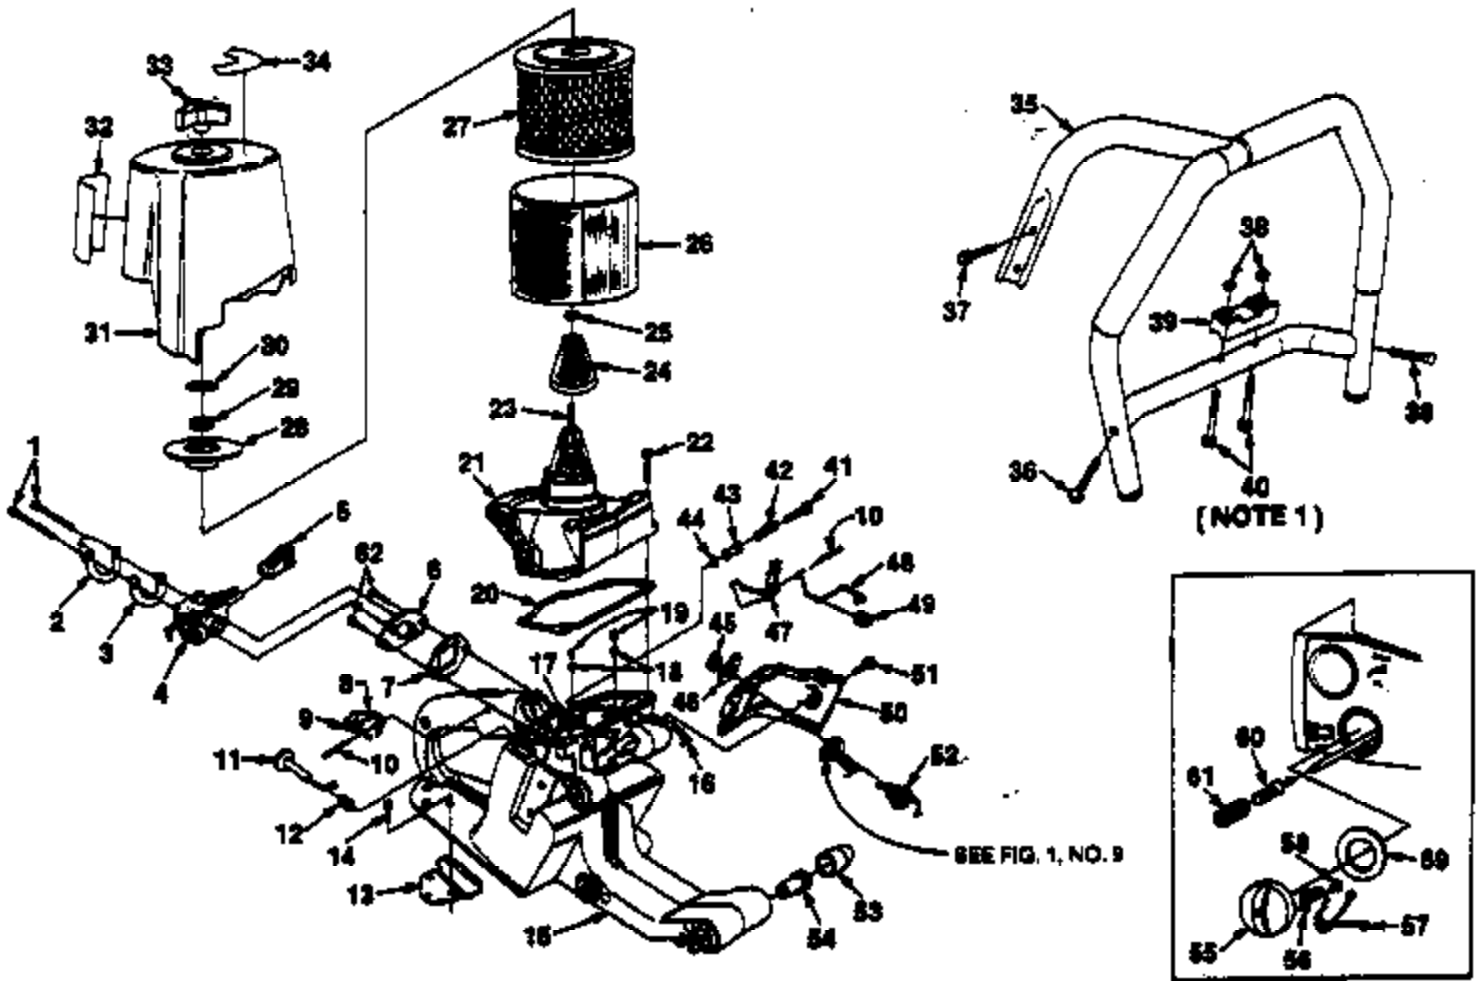

Ref #	Part Number	Qty	Description
1	82527	2	SCREW- Socket Hd.
2	49673	1	SHIELD- Carburetor
3	49671	1	GASKET- Carburetor shield
4	A97318	1	CARBURETOR- (Walbro WJ-2)
5	97295	1	GROMMET
6	972902	1	ADAPTOR- Carburetor
7	97291	1	GASKET- Carburetor
8	93385	1	LOCK- Trigger
9	97265	1	SPRING- Flat
10	68548	1	PIN- Trigger
11	97292	1	ROD- Choke
12	64862	1	GROMMET
13	A49640	1	PLATE- Wear
14	88041	3	SCREW- (8-32 x 3/8")
15	A49144A	1	HOUSING- Engine
16	9315723	1	TUBING- Rubber (5 3/4") (Pulse Line)
17	9311223	1	TUBING- Rubber (5 3/4") (Fuel Line)
18	96841	1	VALVE- Check
19	93410	1	FILTER
20	97298	1	GASKET
21	49509	1	COVER- Carburetor chamber
22	80582	4	SCREW- Pan hd. (8-32 x 5/8")
23	49511A	1	BOLT
24	49555	1	PREFILTER
25	94150	2	"O" RING
26	49513	1	FOAM- Air filter
27	49512	1	ELEMENT- Air filter
28	46786	1	COVER- Filter element
29	81196	1	NUT- Hex (5/16-18)
30	46072	1	RING- Retaining
31	49515	1	COVER- Filter
32	00427	1	DECAL- Warning
33	46076	1	KNOB
34	49263	1	DECAL
35	A49595	1	HANDLE BAR
36	82378	2	SCREW- Mach. hd. (10-24 x 11/2")
37	82399	2	SCREW- Oval hd.
38	96212	2	NUT- Locking (1/4-28")
39	496222	1	BRACKET- Handle bar
40	82532	1	SCREW- Mach Oval hd. (1/4-20 x 1/2")
41	95671	1	PIN-Throttle lock
42	95020	1	SPRING- Compression
43	95989	1	BUSHING
44	58409	1	RING- Retaining
45	72084A1	1	NUT- Hex
46	12793A	1	PLATE- Indicating
47	93842	1	TRIGGER- Throttle
48	97294	1	ROD- Throttle
49	A49135	1	GROMMET
50	97306	1	COVER- Switch
51	80560	1	SCREW- Pan washer (8-32 x 1/2")
52	A57650A	1	SWITCH- Toggle
53	973051A	6	ISOLATOR- Vibration
54	97262	6	SLEEVE- Flanged
55	A97799	1	CAP- Fuel
56	69502	1	BEAD- Chain
57	96535	1	KEEPER- Cap
58	82256A	1	SCREW- Thread Forming (#6 x 1/4")