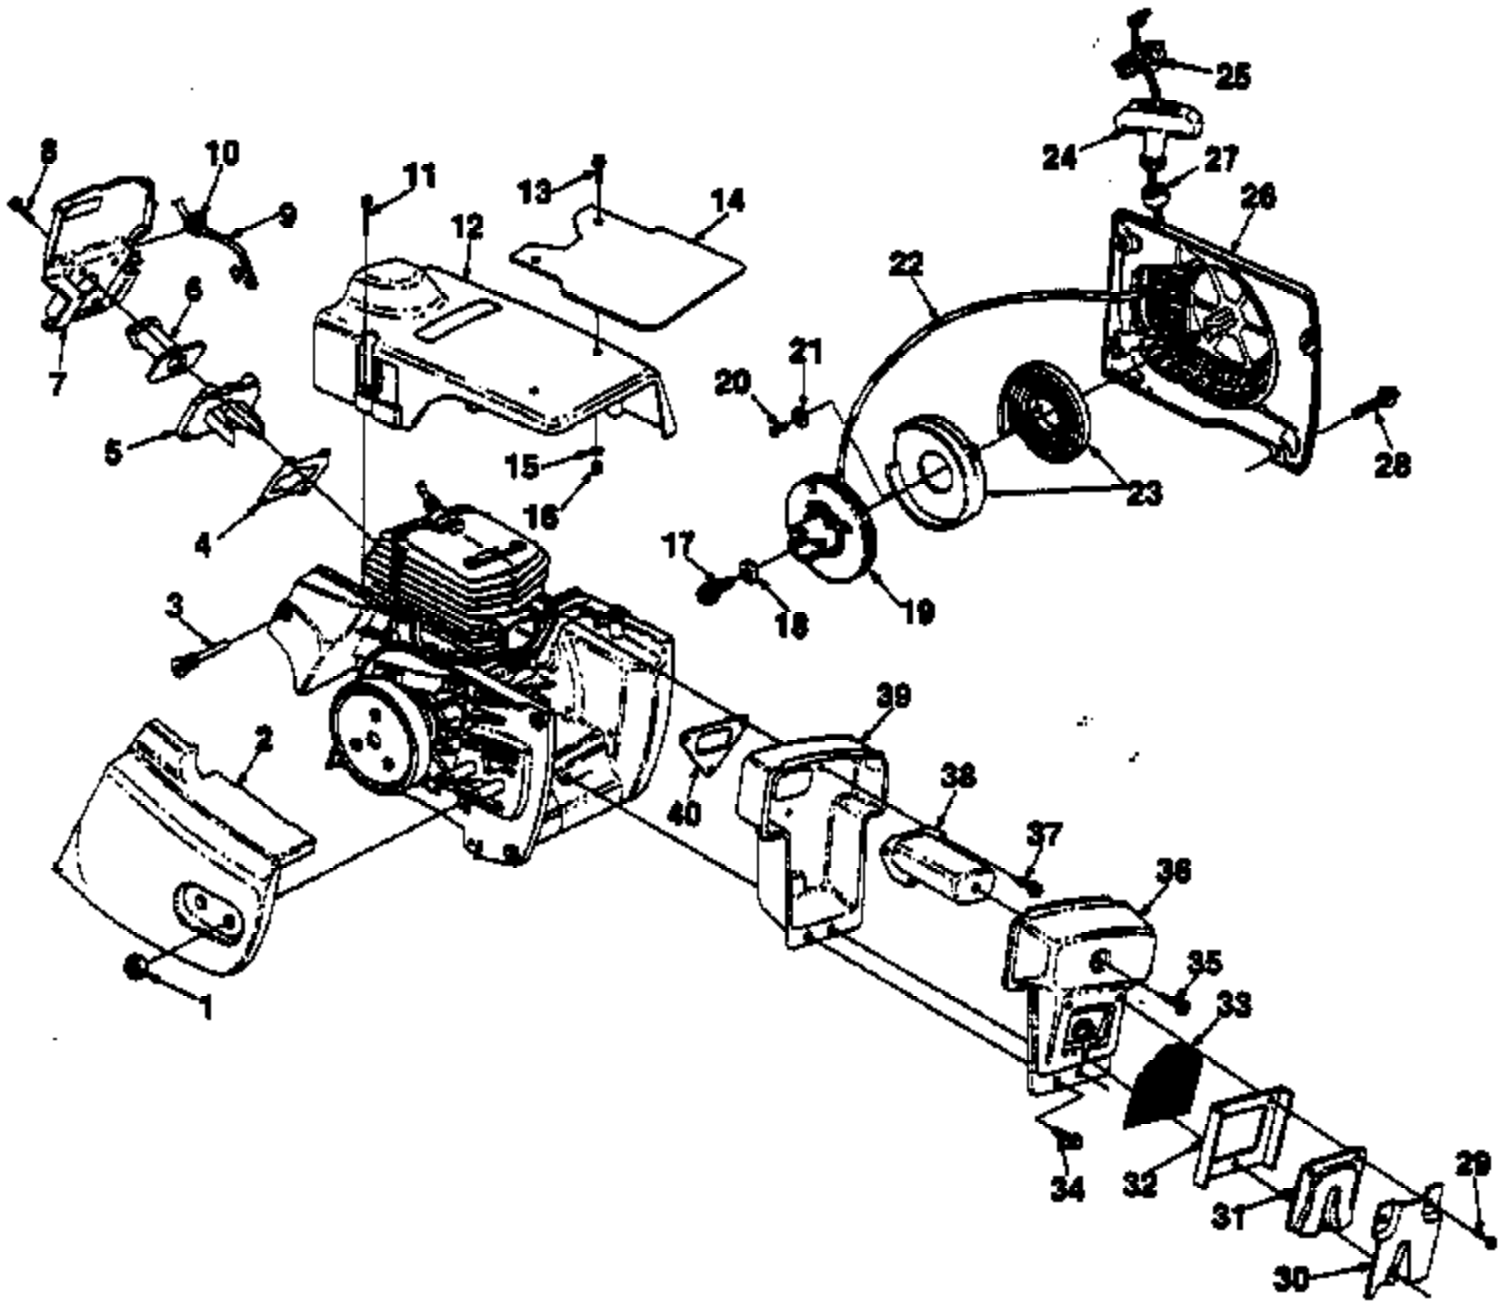

Ref #	Part Number	Qty	Description
1	810892	2	NUT- (3/8-16 x 5/16")
2	478695	1	COVER- Drivecase
3	93367	6	PIN- Isolator
4	97264	1	GASKET- Intake
5	97261A	1	ADAPTOR- Intake
6	97263A	1	BOOT
7	973381A	1	BAFFLE- Cylinder
8	82248	4	SCREW- Mach. hex. (8-32 x 3/4")
9	A98583	1	LEAD- Ground
10	58318	1	GROMMET
11	93397A	1	SCREW- Cylinder cover
12	97256	1	COVER- Cylinder
13	82475	2	SCREW- (#10 Pan hd.)
14	49533	1	SHIELD- Heat
15	84003	2	WASHER- Flat #10
16	81256	2	NUT- Locking hex (10-24)
17	93417	1	SCREW- Thread forming (#10 x 5/8")
18	58763	1	WASHER- Retaining
19	A97990	1	CUP & PULLEY
20	82215	4	SCREW- Plastite (6 x 3/8")
21	84025	1	WASHER- Flat (#8)
22	A00518	1	ROPE- Starter
23	A98067	1	RETAINER & SPRING
24	A69962B	1	GRIP- Starter
25	70018A	1	INSERT- Rope retaining
26	A97988	1	HOUSING- Starter
27	67177	1	BUSHING
28	82298	2	SCREW- Mach. (10-24 x 5/8")
29	80983	3	SCREW- (8-32 x 1/2")
30	A49545	1	SHIELD- Muffler
31	49525	1	CAP- Muffler
32	49548	1	SUPPORT- Spark arrestor
33	98827	1	SCREEN- Spark arrestor
34	88050	2	SCREW
35	80870	1	SCREW- Mach hd. (10-32 x 3/8")
36	A00310	1	COVER- Muffler
37	88065	3	SCREW- Hex sems (#12)
38	A00516	1	DIFFUSER- Muffler
39	A98007	1	BODY- Muffler
40	97682A	1	GASKET- Muffler
	A00793B		ASSEMBLY- Complete Starter