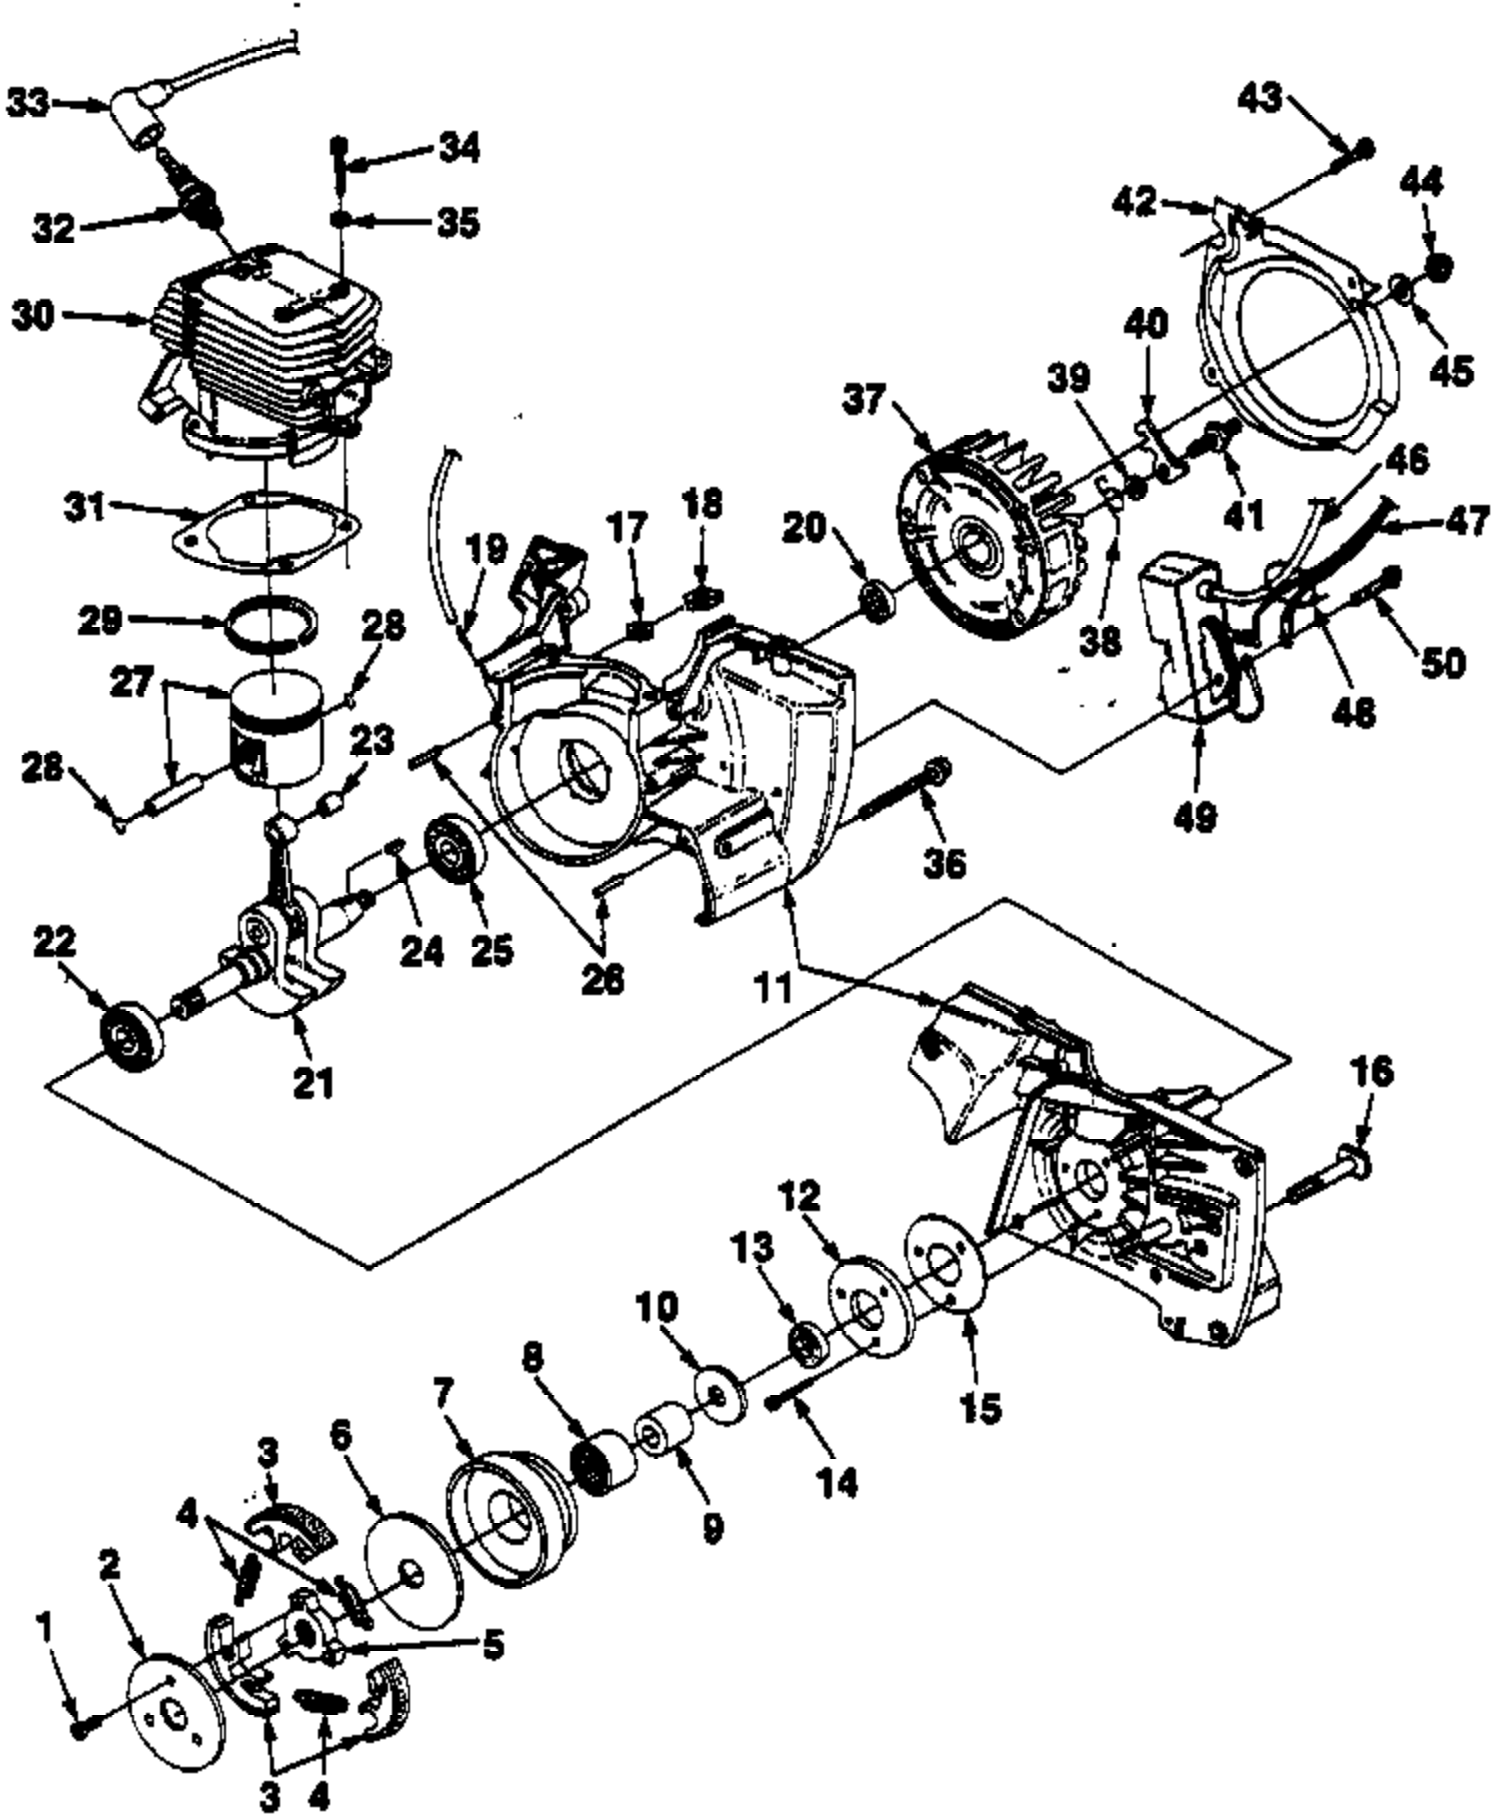

Ref #	Part Number	Qty	Description
1	82253	3	SCREW- Pan Hd. (8-32 x 3/8")
2	93628	1	COVER- Clutch
3	A93632B	3	SHOE- Clutch
4	93638A	3	SPRING- Clutch
5	93639	1	SPIDER- Clutch
6	93650	1	WASHER- Thrust
7	A49543	1	PULLEY- Drum & Bearing
8	46071	1	BEARING- Needle
9	46070	1	RACE- Inner
10	46135	1	WASHER- Thrust
11	A49771	1	CRANKCASE ASSEMBLY
12	A49537	1	RETAINER- Bearing
13	12306	1	SEAL
14	82293	1	SCREW- Socket cap (10-24 x 5/8")
15	98876	1	GASKET- Bearing & Retainer
16	47948	1	BOLT- Guide bar
17	81208	4	NUT- Lock hex (10-24)
18	12689A	2	RETAINER- Nut
19	69833	1	FITTING- Tubing
20	58308B	1	SEAL
21	A48836A	1	CRANKSHAFT
22	94621	1	BEARING- Ball
23	93519	1	BEARING- Roller
24	75078	1	KEY- Woodruff
25	94621	1	BEARING- Ball
26	31062	3	PIN- Dowel
27	A49772	1	PISTON & PIN ASSEMBLY
28	98023	2	RING- Retainer
29	49549	1	PISTON RING
30	A00785	1	CYLINDER
31	97316	1	GASKET- Cylinder
32	93561S	1	SPARK PLUG- (CJ6Y)
33	A33055	1	TERMINAL- Spark plug
34	93399	4	SCREW- Cap socket hd. (10-24 x 1 1/8")
35	12021	4	WASHER- Conical
36	88057	5	SCREW- Hex sems (10-24 x 2")
37	93548	1	ROTOR
38	653752	2	SPRING- Starter pawl
39	58763	2	WASHER- Retainer
40	587563	2	PAWL- Starter
41	64054B	2	STUD- Shoulder
42	97271	1	SCROLL- Air guide
43	82251	4	SCREW- Mach. pan hd. (6-32 x 3/8")
44	81255	1	NUT- Hex locking (3/8-24)
45	95479A	1	WASHER- Flat
46	69326	1	LEAD- High tension
47	A98583	1	LEAD- Ground (See Fig. 1, #9)
48	46840	1	CABLE- Tie
49	49527A	1	MODULE
50	88053	2	SCREW- Hex sems (#10-24 x 1")