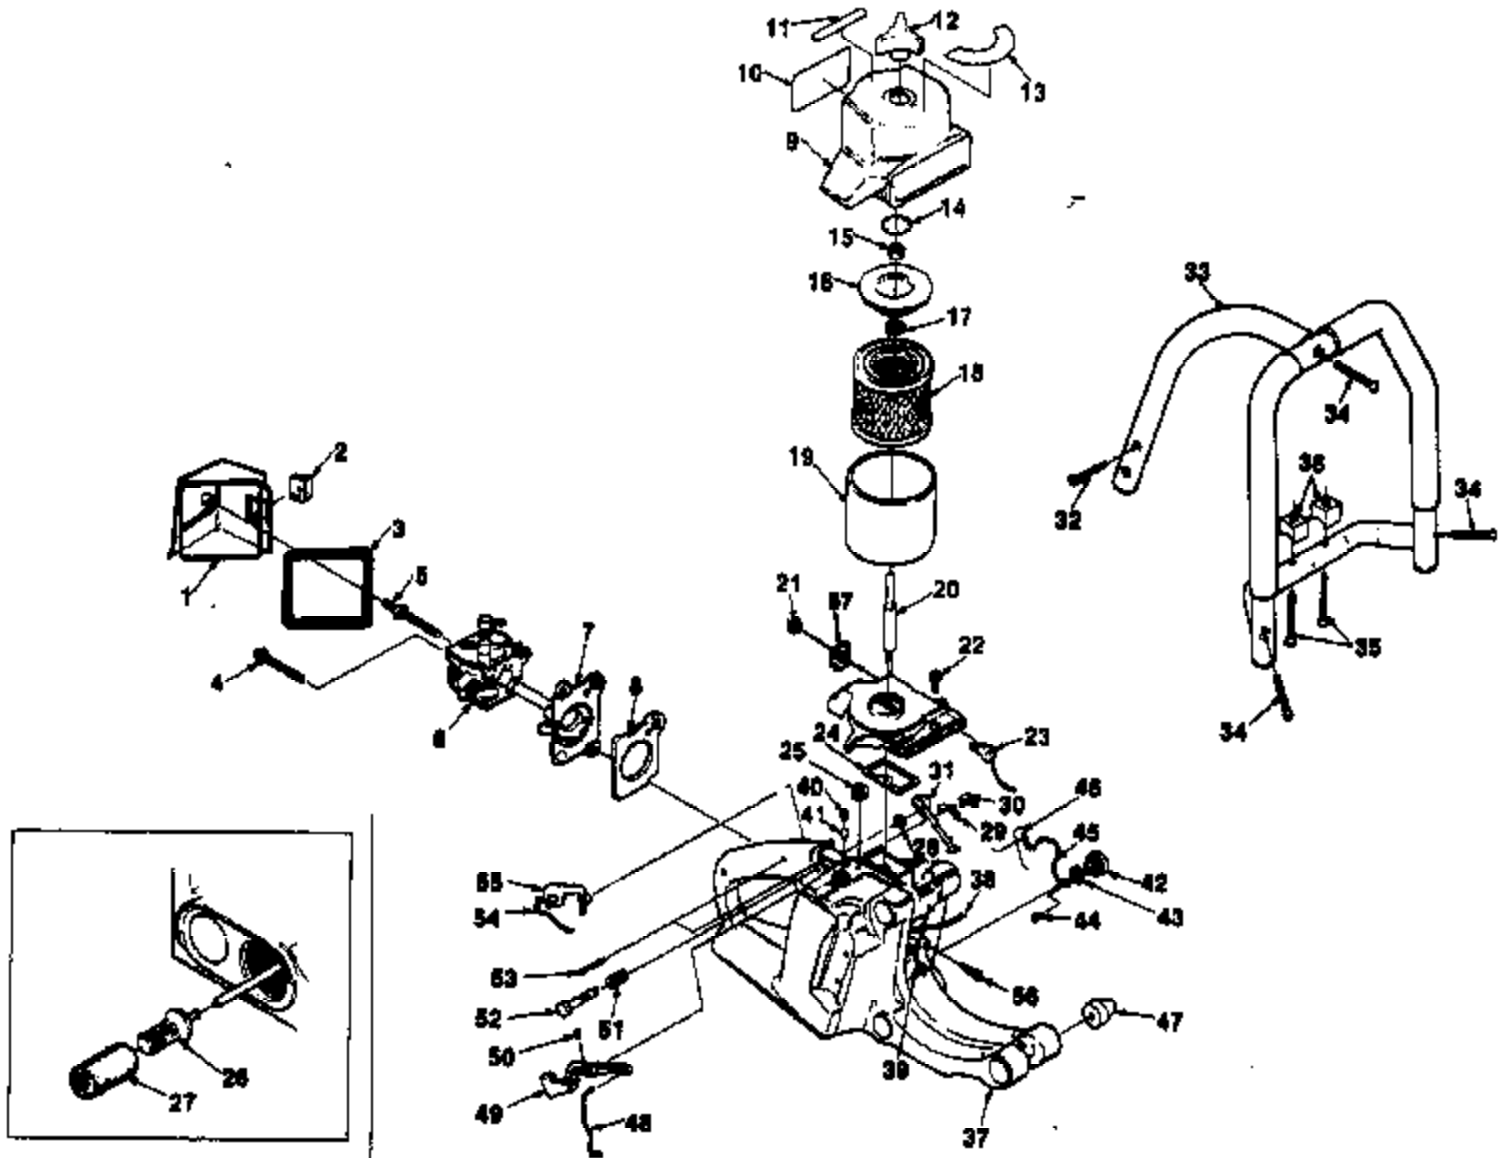

Ref #	Part Number	Qty	Description
1	A934311	1	COVER- Carburetor chamber
2	93470	1	GROMMET- Hi-Lo
3	97620	1	GASKET- Carburetor cover
4	93460	1	SCREW- Hex sems hd.
5	93468	1	STUD- Shoulder
6	A97102	1	CARBURETOR (WS-22) Walbro
7	976231	1	ADAPTOR- Carburetor
8	97622A	1	GASKET- Carburetor adaptor
9	47870	1	COVER- Filter
10	48856	1	DECAL
11	48857	1	DECAL
12	46076	1	KNOB
13	48855	1	DECAL
14	46072	1	RING- Retaining
15	81196	1	NUT- Hex 5/16-18
16	46786	1	COVER- Filter element
17	46787	1	WASHER
18	47867	1	ELEMENT- Air filter
19	49143	1	FOAM- Air filter
20	47865	1	STUD- Threaded
21	72084A1	1	NUT- Hex
22	88050	1	SCREW
23	A97837	1	SWITCH & LEAD
24	48821	1	GASKET
25	A49135	1	GROMMET & "O" RING ASSEMBLY
26	A97700	1	FUEL FILTER
27	592531A	1	ELEMENT- Felt filter
28	93377	1	RING- Retaining
29	93381	1	RETAINER- Choke
30	48878	1	SEAL- Choke rod
31	93372	1	ROD-Choke
32	82389	2	SCREW- Oval hd.
33	A47873	1	HANDLE BAR
34	82378	1	SCREW
35	82494	2	SCREW- Mach oval hd.
36	93427	2	BRACKET- Handle bar
37	A49144	1	HOUSING- Engine
38	9311232	1	TUBING- 8 3/4" (fuel line)
39	9315719	1	TUBING- 4 3/4 (pulse line)
40	93410	1	FILTER-
41	69451	1	VALVE- Check
42	A97799	1	CAP- Fuel
43	93422	1	GASKET- Cap
44	82256A	1	SCREW- Plastic X-slot
45	69502	1	CHAIN- Bead
46	96535	1	KEEPER- Cap
47	49136	6	ISOLATOR
48	93371A	1	ROD- Throttle
49	A93374A	1	TRIGGER- Throttle
50	82373	1	SCREW
51	93376	1	SPRING- Compression
52	93375	1	PIN- Throttle lock
53	685451	1	PIN- Trigger
54	93386	1	SPRING- Flat
55	93385	1	LOCK- Trigger
56	80022	3	SCREW- 8-32 x 1/2
57	95231	1	PLATE- Indicating
	49555		PRE-FILTER- Cone-shaped