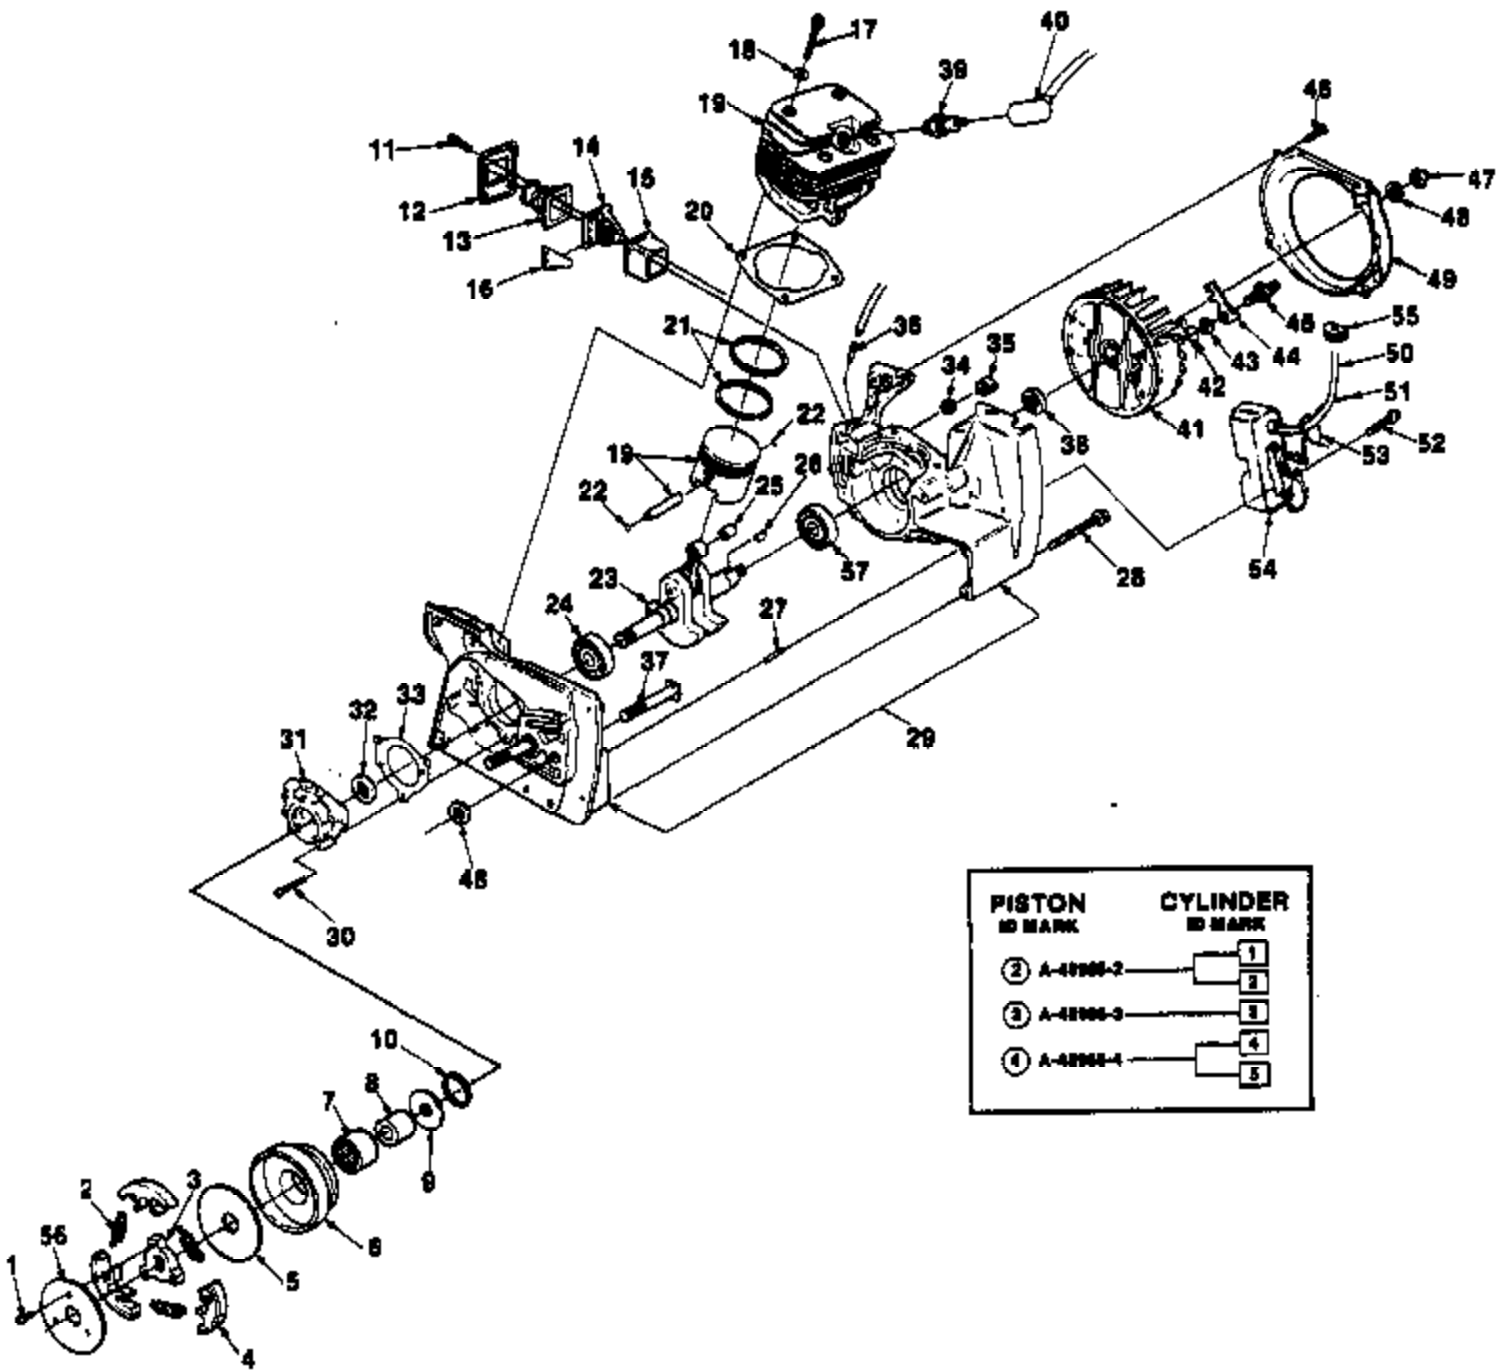

Ref #	Part Number	Qty	Description
1	94143	1	SCREW
2	84026	3	WASHER- Flat
3	46076	1	KNOB
4	43966	2	COVER- Arm
5	81245	1	NUT- Lock hex
6	439981A	1	PULLEY- Driven
7	46462	3	"O" RING
8	46072	1	RING- Retaining
9	46068	1	BELT-"V" Drive
10	46130	1	SCREW
11	439971	2	FLANGE-Wheel (DM-40-1)
12	64596BS	1	WHEEL- Resinoid (Concrete) (DM40)
	47449	1	WHEEL- Resinoid (Concrete) (DM40-1)
13	49711	1	SHAFT- Wheel (DM40-1)
14	46456A	1	SPACER- Guard adjusting
15	46455	1	TUBING- Rubber
16	A434621A	1	GUARD- Wheel
17	48922	1	LABEL- Caution
18	82371	1	BOLT- Step
19	46000	1	WASHER- Mounting
20	46065	1	RING
21	46079A	1	SHAFT-Wheel (DM40)
22	63107S	2	BEARING- Ball
23	46067	1	SPACER- Bearing
24	47207	1	RING-Retaining
25	31746	1	RING- Retaining
26	A47407	1	ARM- Wheel
27	47388	1	SPRING- Wave
28	47387	1	SHIM
29	439961	1	FLANGE-Wheel (DM40)
30	A48783	1	SCREW, WASHER & RETAINER KIT
31	81162	1	NUT