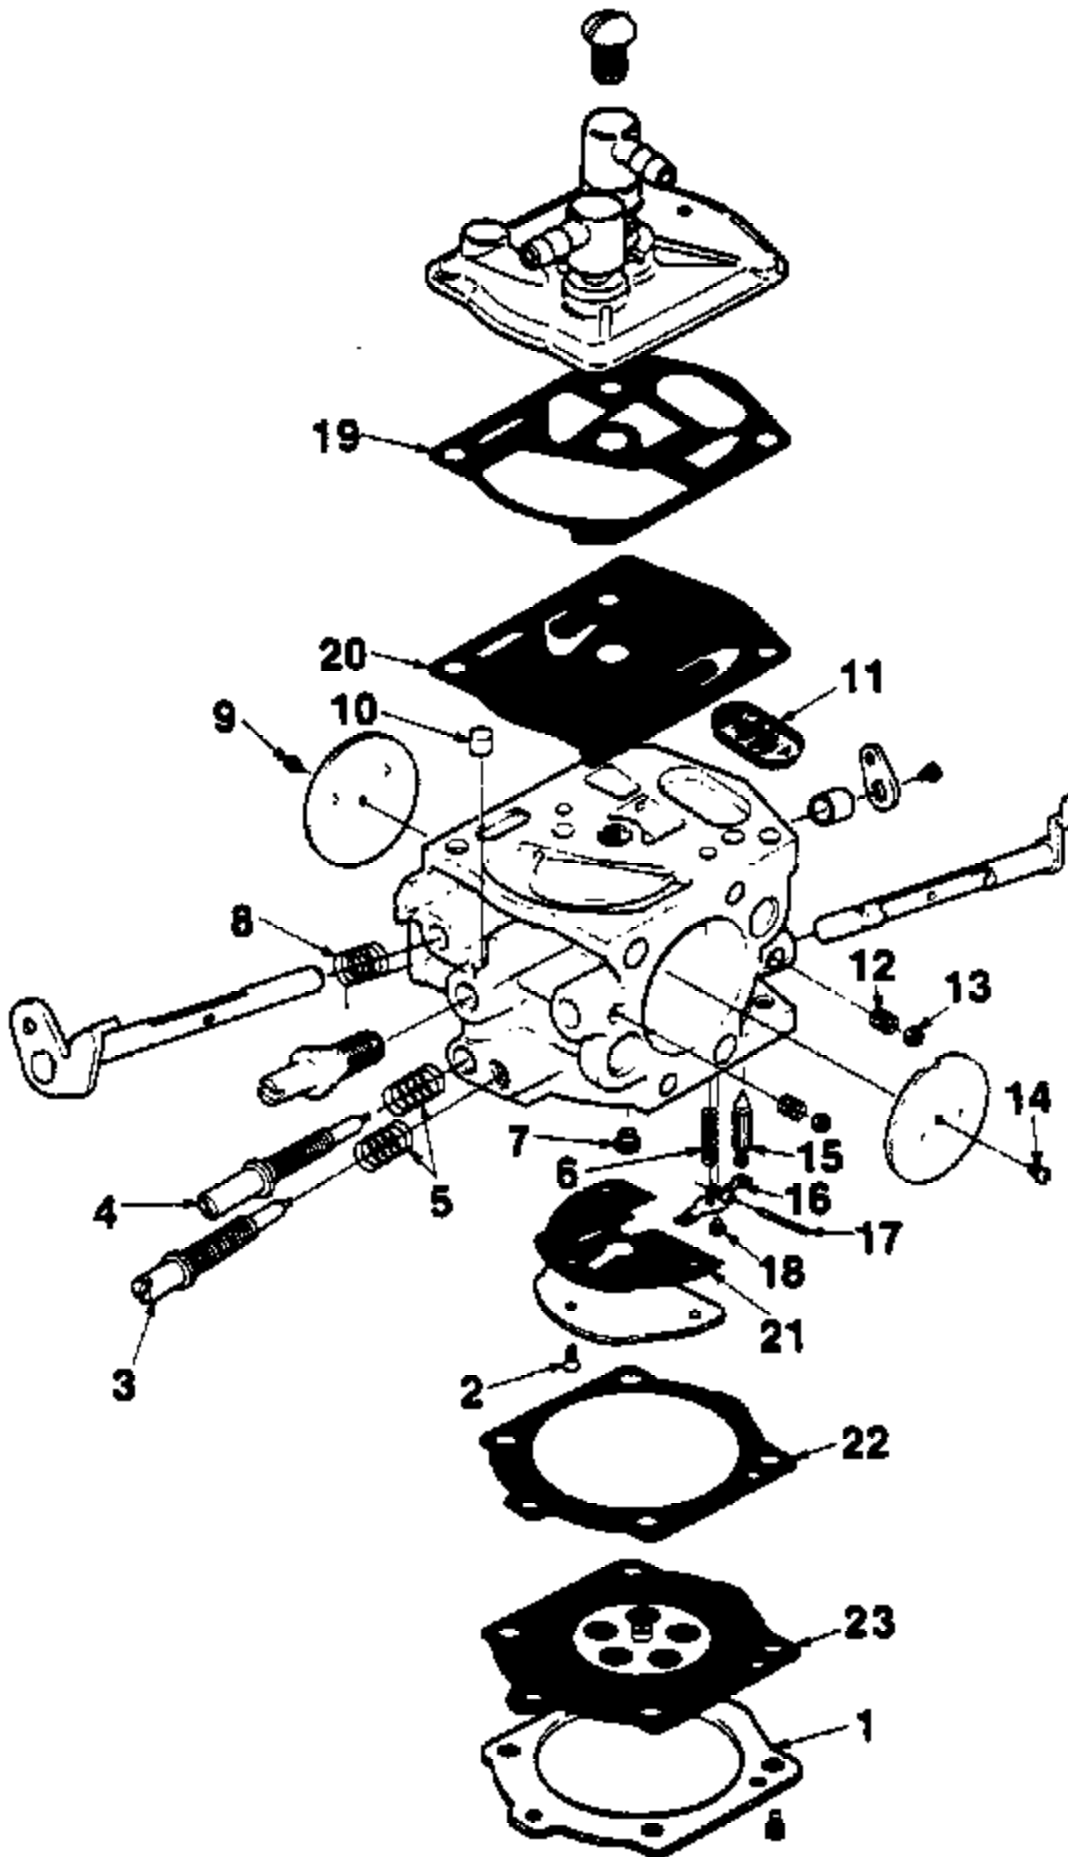

Ref #	Part Number	Qty	Description
1	97132	1	Repair Kit
2	97132	1	Repair Kit
3	97132	1	Repair Kit
4	97132	1	Repair Kit
5	97132	1	Repair Kit
6	97132	1	Repair Kit
7	97132	1	Repair Kit
	97131	1	Nozzle Check Valve
8	97132	1	Repair Kit
9	97132	1	Repair Kit
10	97132	1	Repair Kit
11	97132	1	Repair Kit
12	97132	1	Repair Kit
13	97132	1	Repair Kit
14	97132	1	Repair Kit
15	97132	1	Repair Kit
	64229	1	Needle - Inlet
16	97132	1	Repair Kit
17	97132	1	Repair Kit
18	97132	1	Repair Kit
19	97132	1	Repair Kit
	97133	1	Gasket/Diaphragm Kit (Includes 19-23)
20	97132	1	Repair Kit
	97133	1	Gasket/Diaphragm Kit (Includes 19-23)
21	97132	1	Repair Kit
	97133	1	Gasket/Diaphragm Kit (Includes 19-23)
22	97132	1	Repair Kit
	97133	1	Gasket/Diaphragm Kit (Includes 19-23)
23	97132	1	Repair Kit
	97133	1	Gasket/Diaphragm Kit (Includes 19-23)