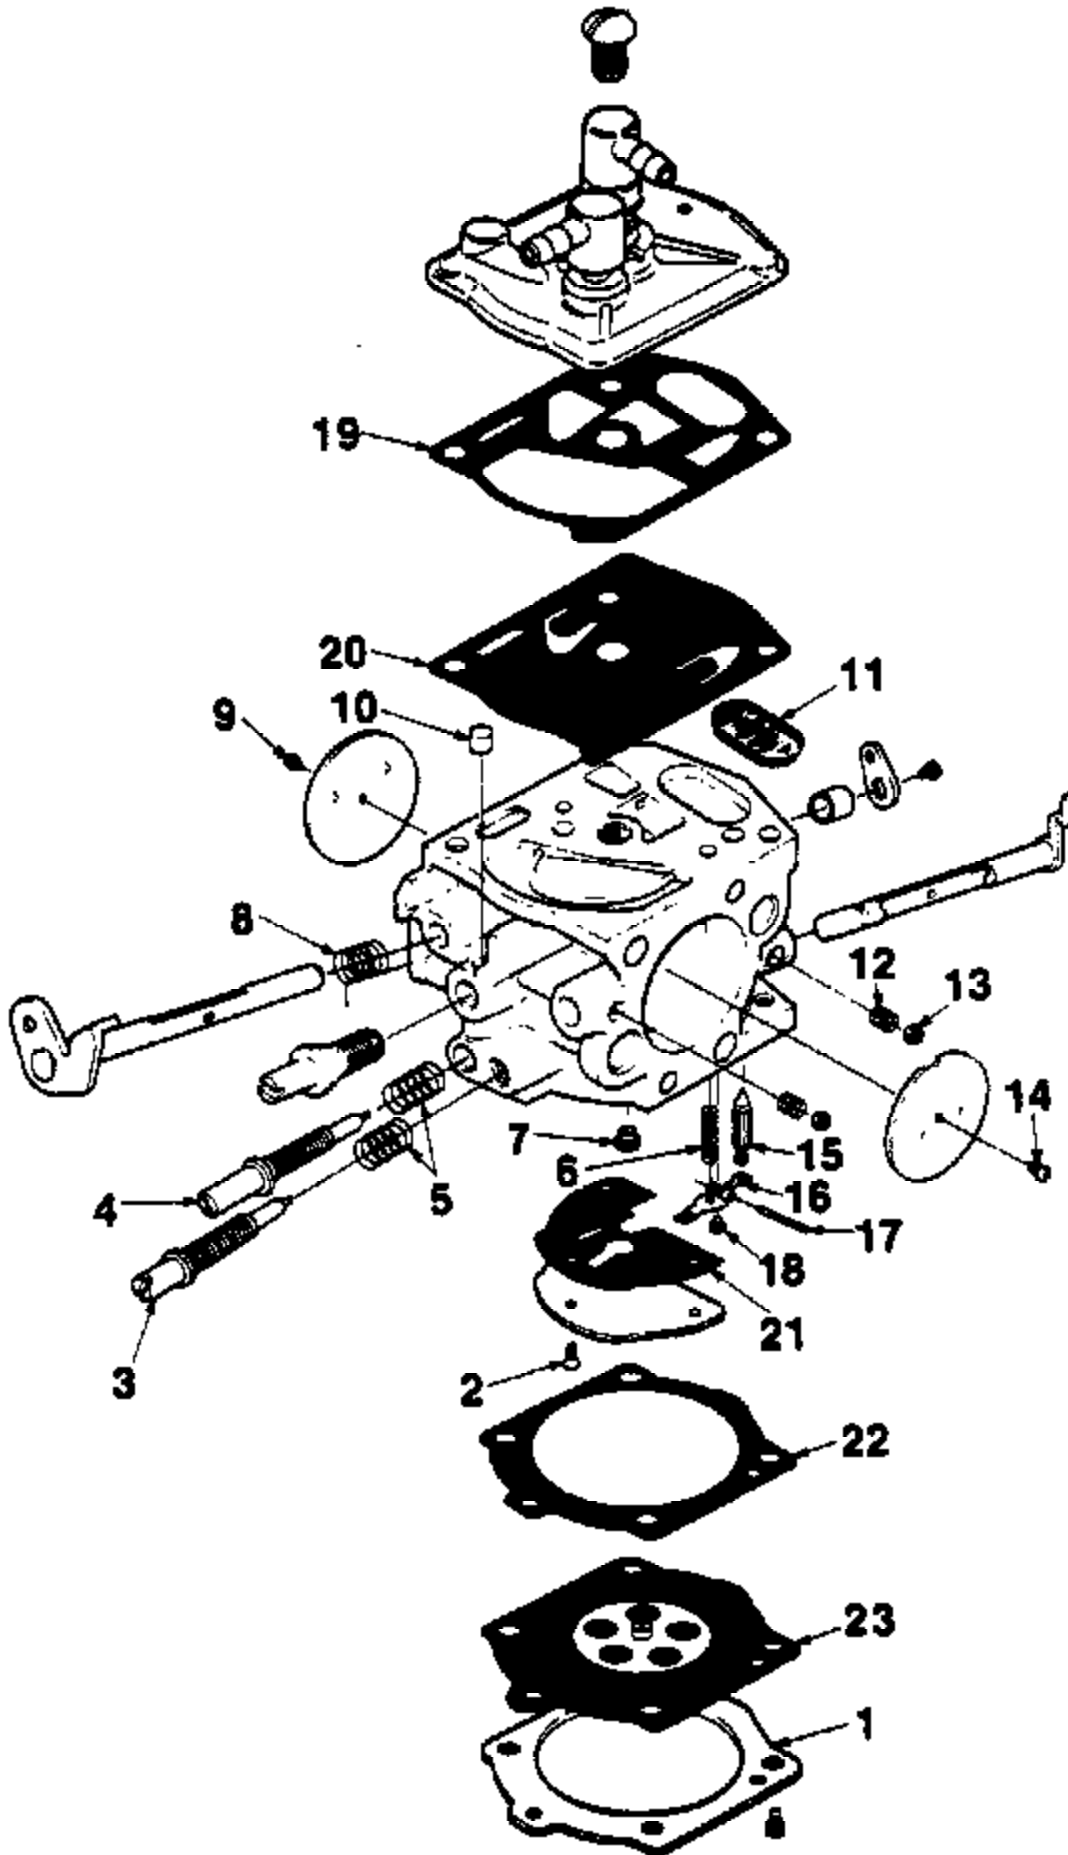

Ref #	Part Number	Qty	Description
1	97132	1	Repair Kit
2	97132	1	Repair Kit
3	97132	1	Repair Kit
4	97132	1	Repair Kit
5	97132	1	Repair Kit
6	97132	1	Repair Kit
7	97132	1	Repair Kit
	97131	1	Nozzle Check Valve
8	97132	1	Repair Kit
9	97132	1	Repair Kit
10	97132	1	Repair Kit
11	97132	1	Repair Kit
12	97132	1	Repair Kit
13	97132	1	Repair Kit
14	97132	1	Repair Kit
15	97132	1	Repair Kit
	64229	1	Needle - Inlet
16	97132	1	Repair Kit
17	97132	1	Repair Kit
18	97132	1	Repair Kit
19	97132	1	Repair Kit
	97133	1	Gasket/Diaphragm Kit (Includes 19-23)
20	97132	1	Repair Kit
	97133	1	Gasket/Diaphragm Kit (Includes 19-23)
21	97132	1	Repair Kit
	97133	1	Gasket/Diaphragm Kit (Includes 19-23)
22	97132	1	Repair Kit
	97133	1	Gasket/Diaphragm Kit (Includes 19-23)
23	97132	1	Repair Kit
	97133	1	Gasket/Diaphragm Kit (Includes 19-23)