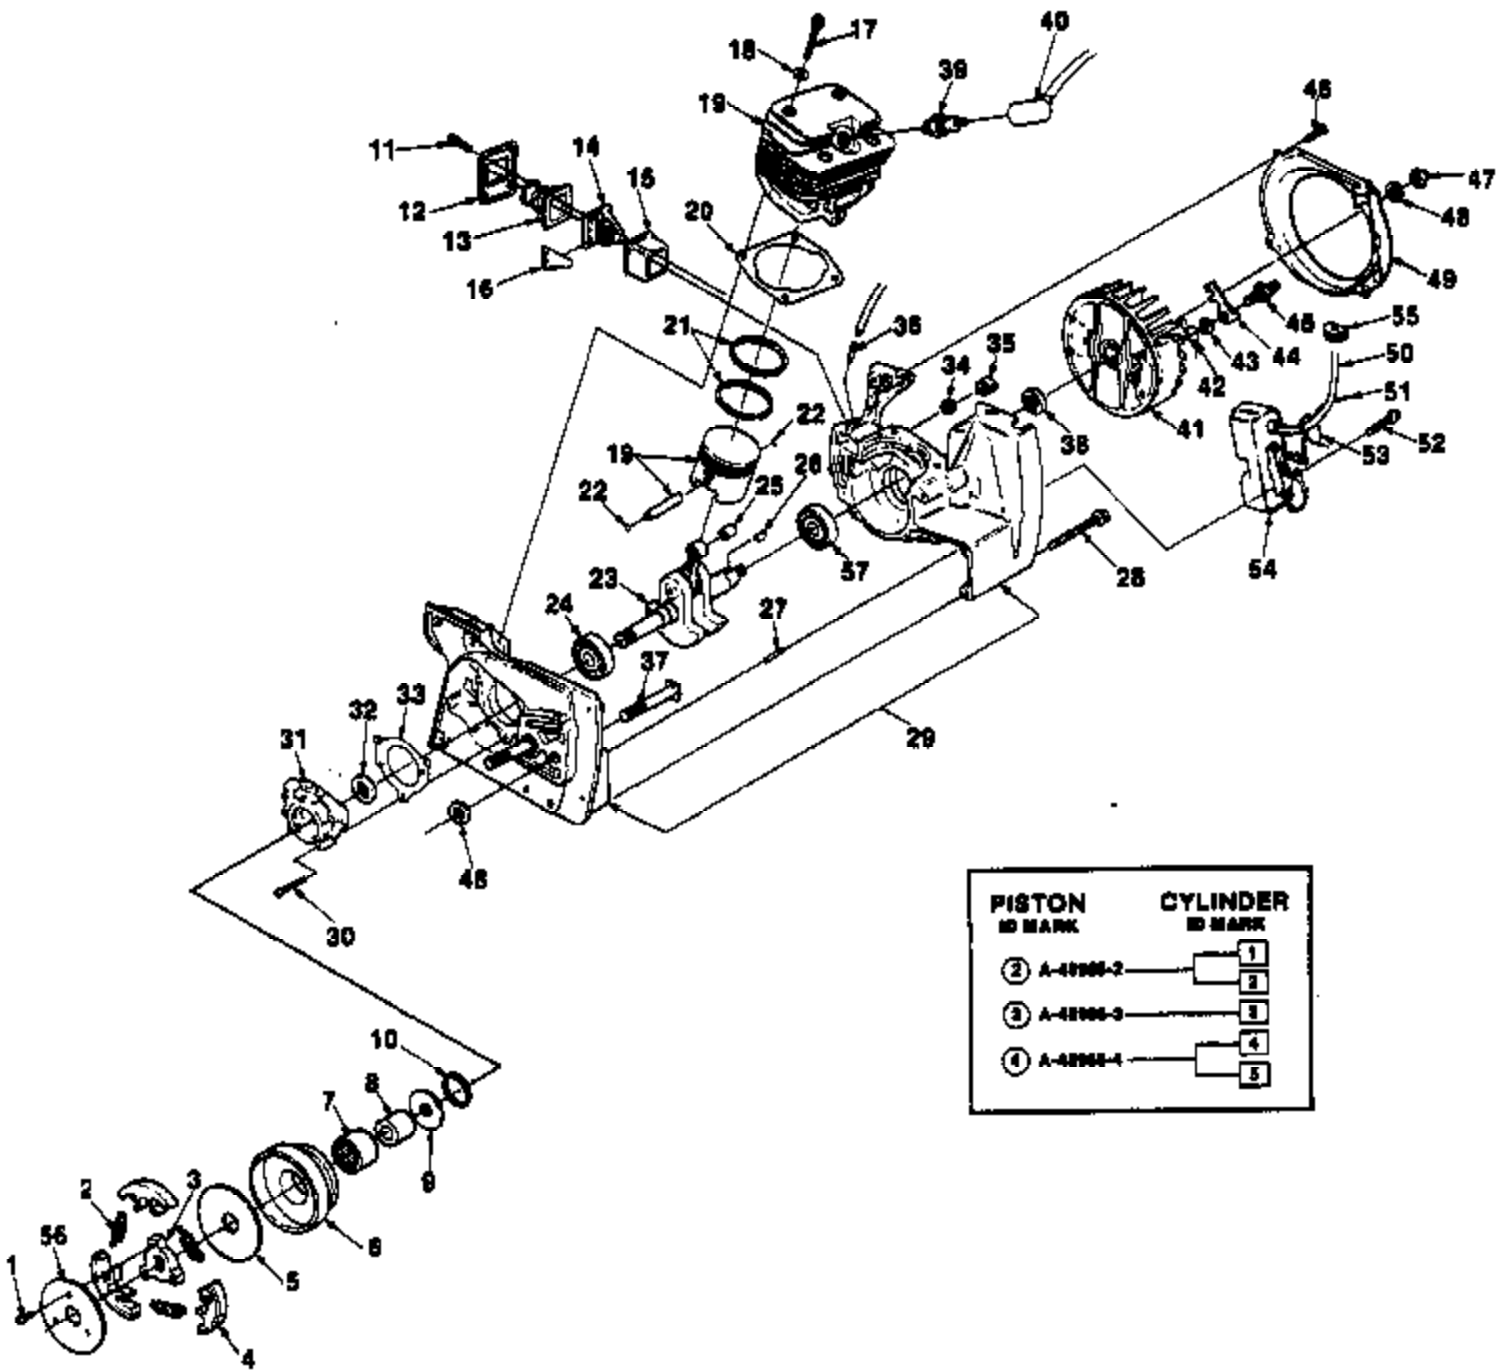

International Units Only (22 mm)

Ref #	Part Number	Qty	Description
1	94143	1	SCREW
2	84026	3	WASHER- Flat
3	46076	1	KNOB
4	43966	2	COVER- Arm
5	81245	1	NUT- Lock hex
6	439981A	1	PULLEY- Driven
7	46462	3	"O" RING
8	46072	1	RING- Retaining
9	46068	1	BELT-"V" Drive
10	46130	1	SCREW
11	439971	2	FLANGE-Wheel (DM-40-1)
12	64596BS	1	WHEEL- Resinoid (Concrete) (DM40)
	47449	1	WHEEL- Resinoid (Concrete) (DM40-1)
13	49711	1	SHAFT- Wheel (DM40-1)
14	46456A	1	SPACER- Guard adjusting
15	46455	1	TUBING- Rubber
16	A434621A	1	GUARD- Wheel
17	48922	1	LABEL- Caution
18	82371	1	BOLT- Step
19	46000	1	WASHER- Mounting
20	46065	1	RING
21	46079A	1	SHAFT-Wheel (DM40)
22	63107S	2	BEARING- Ball
23	46067	1	SPACER- Bearing
24	47207	1	RING-Retaining
25	31746	1	RING- Retaining
26	A47407	1	ARM- Wheel
27	47388	1	SPRING- Wave
28	47387	1	SHIM
29	439961	1	FLANGE-Wheel (DM40)
30	A48783	1	SCREW, WASHER & RETAINER KIT
31	81162	1	NUT