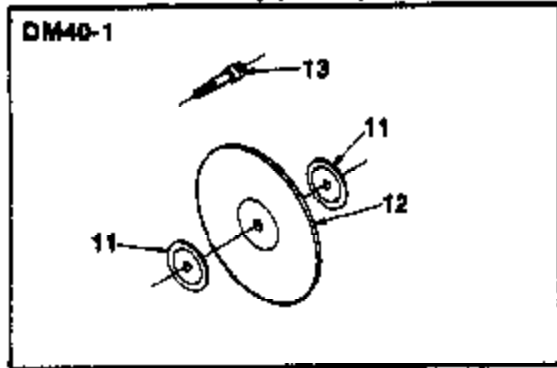

International Units Only (22 mm)

Ref #	Part Number	Qty	Description
1	94143	1	SCREW
2	84026	3	WASHER- Flat
3	46076	1	KNOB
4	43966	2	COVER- Arm
5	81245	1	NUT- Lock hex
6	439981A	1	PULLEY- Driven
7	46462	3	"O" RING
8	46072	1	RING- Retaining
9	46068	1	BELT-"V" Drive
10	46130	1	SCREW
11	439971	2	FLANGE-Wheel (DM-40-1)
12	64596BS	1	WHEEL- Resinoid (Concrete) (DM40)
	47449	1	WHEEL- Resinoid (Concrete) (DM40-1)
13	49711	1	SHAFT- Wheel (DM40-1)
14	46456A	1	SPACER- Guard adjusting
15	46455	1	TUBING- Rubber
16	A434621A	1	GUARD- Wheel
17	48922	1	LABEL- Caution
18	82371	1	BOLT- Step
19	46000	1	WASHER- Mounting
20	46065	1	RING
21	46079A	1	SHAFT-Wheel (DM40)
22	63107S	2	BEARING- Ball
23	46067	1	SPACER- Bearing
24	47207	1	RING-Retaining
25	31746	1	RING- Retaining
26	A47407	1	ARM- Wheel
27	47388	1	SPRING- Wave
28	47387	1	SHIM
29	439961	1	FLANGE-Wheel (DM40)
30	A48783	1	SCREW, WASHER & RETAINER KIT
31	81162	1	NUT