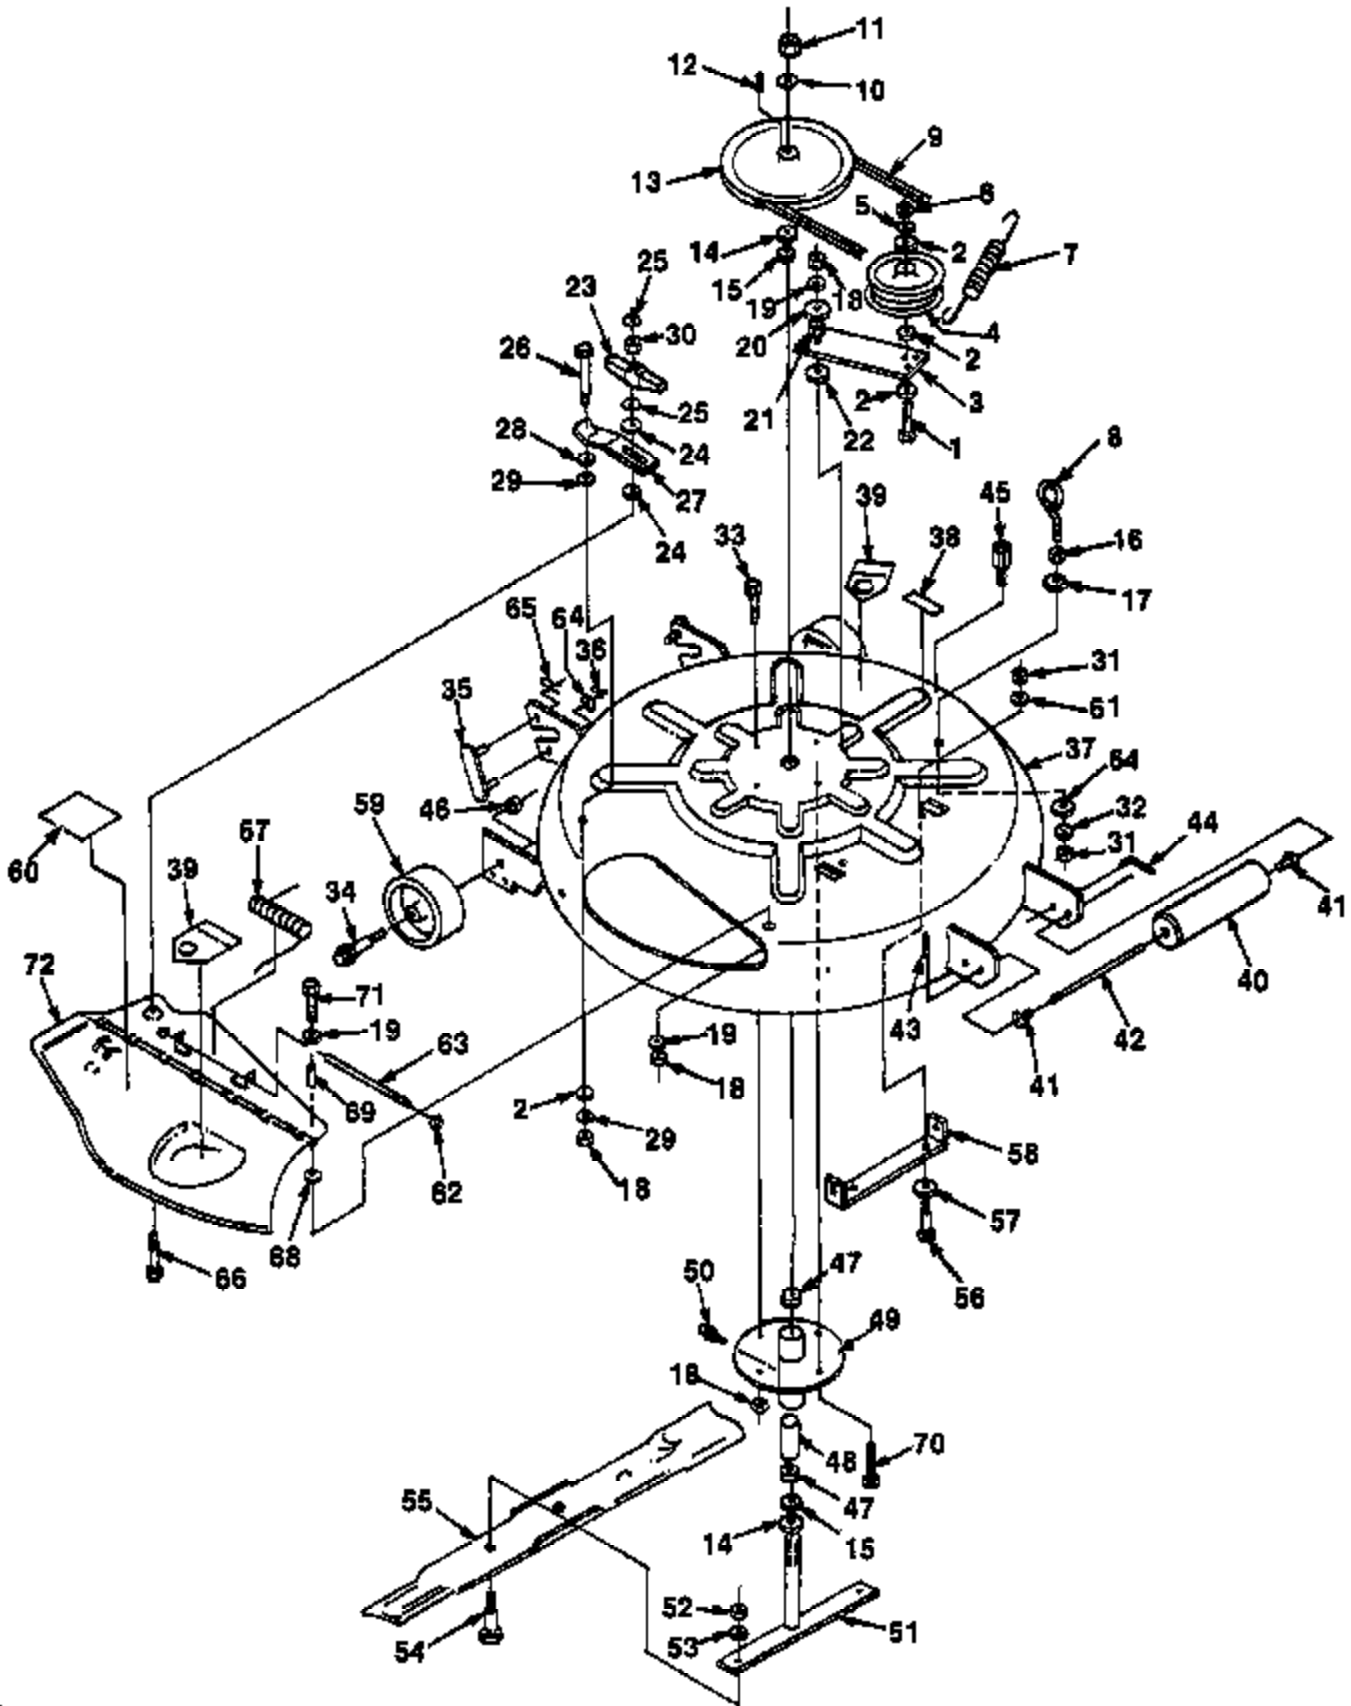

ILLUSTRATION

PARTS LIST - ILLUSTRATION

REF. NO.	PART NO.	QTY.	DESCRIPTION	REF. NO.	PART NO.	QTY.	DESCRIPTION
1	JA-40018-2	1	SCREW	37	JA-99283-3	1	DECK- (Incl #38 & #39)
2	JA-46200-8	4	WASHER- Flat 3/8	38	JA-33956-6	1	DECAL- No Step
3	JA-99208-8	1	ARM- Pivot	39	JA-33946-0	2	WARNING LABEL- CPSC
4	JA-99113-1	1	PULLEY- Idler	40	JA-33517-8	1	ROLLER
5	JA-44414-0	1	WASHER- Lock 3/8	41	JA-64903-8	2	BUSHING- Roller
6	JA-44476-2	1	NUT- Hex centerlock 3/8 x 18	42	JA-38142-6	1	SHAFT- Roller
7	JA-99098-3	1	SPRING	43	JA-46138-1	1	PIN- Roll 3/16-13/16
8	JA-35453-2	1	EYEBOLT	44	JA-35149-4	1	PIN- Hold
9	JA-99226-1	1	BELT	45	JA-37597-7	1	PLUG- Wash out
10	JA-46302-2	1	WASHER- Flat 3/4	46	JA-44476-2	1	NUT- Hex centerlock 3/8-18
11	JA-44678-3	1	NUT- Hex locking	47	JA-99176-6	2	BEARING- Cutter shaft
12	JA-32128-2	1	KEY	48	JA-99222-8	1	SPACER- Bearing
13	JA-99224-3	1	PULLEY- Spindle	49	JA-99220-8	1	SPINDLE HOUSING
14	JA-99149-7	2	SPACER	50	JA-47123-8	1	FITTING- Lubricant
16	JA-46505-6	2	WASHER- Flat	51	JA-99221-1	1	SPINDLE & ADAPTER
18	JA-44360-2	1	NUT- Hex 1/4-20	62	JA-44476-8	2	NUT- Hex centerlock
17	JA-45502-4	1	WASHER- Flat 1/4"	63	JA-44815-4	2	WASHER- Lock 1/2
18	JA-44471-8	6	NUT- Hex centerlock	64	JA-40880-3	2	SCREW- Cap hex hd 1/2-13 x 1 25
19	JA-44613-6	4	WASHER- Lock 5/16	66	JA-99256-6	1	BLADE- 36"
20	JA-35082-8	1	WASHER- 1 3/4 x 144/ 1	68	JA-40010-8	2	SCREW- Cap hex hd
21	JA-99150-4	1	SPACER- Idler arm	67	JA-45300-9	2	WASHER- 5/16
22	JA-46303-2	1	WASHER- Idler arm	68	JA-99237-2	1	BRACKET- Front lift
23	JA-33965-0	1	KNOB- Handle	69	JA-83980-7	2	WHEEL
24	JA-45200-4	2	WASHER	60	JA-99131-7	1	DECAL- Door
25	JA-44527-2	2	NUT- Push	61	JA-44813-0	2	WASHER- Lock
26	JA-37808-4	1	BOLT- Shoulder	62	JA-44851-8	2	NUT
27	JA-99131-8	1	ARM- Pivot	63	JA-99170-3	1	ROD- Deck hinge
28	JA-45402-0	1	WASHER- Spring	64	JA-43502-4	1	WASHER- Flat 1/4"
29	JA-46300-8	1	WASHER- Flat	66	JA-48030-8	2	PIN- Hair
30	JA-44678-4	1	NUT- 1/4-20	68	JA-44168-8	5	SCREW- 1/4 x 1 1/4
31	JA-44470-6	2	NUT- Hex centerlock	67	JA-99170-1	1	SPRING- Torston
32	JA-44618-0	1	WASHER- Lock 1/4	69	JA-45301-1	1	WASHER- Flat
33	JA-40018-4	2	SCREW- Cap hex hd 5/16-18 x 3/4	69	JA-99174-4	1	SPACER
34	JA-37808-4	2	BOLT- Wheel	70	JA-40027-2	1	SCREW- 3/8-18 x 2 25
35	JA-99234-7	2	STOP LINK ASSY	71	JA-40018-2	1	SCREW- 5/16-18 x 5/8
36	JA-46001-4	2	PIN- Cotter	72	JA-99171-8	1	PLATE & COVER ASSY