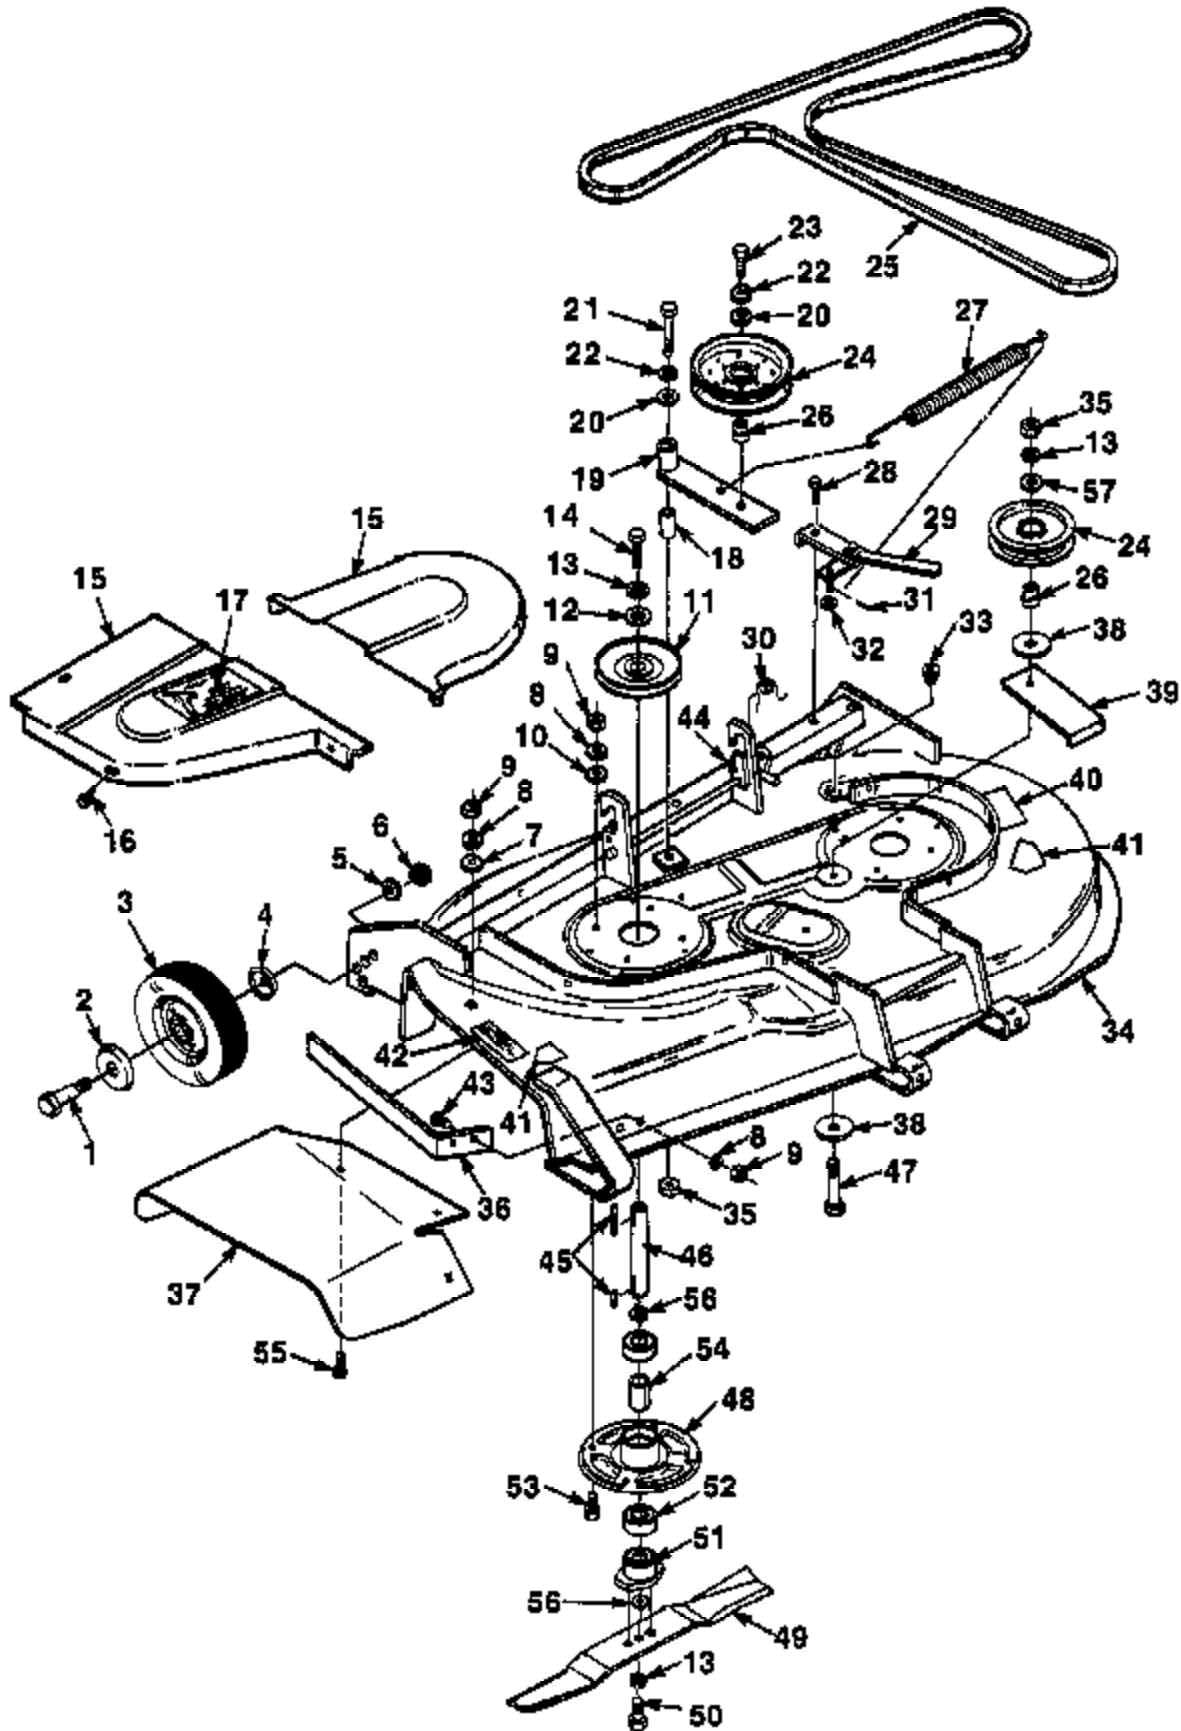

# PARTS LIST

# 34" ROTARY MOWER

**UT-36002A**

**HOMELITE®  
JACOBSEN**

# 34" ROTARY MOWER

# PARTS LIST

**34" ROTARY MOWER****PARTS LIST**

| NO. | PART NO.   | QTY. | DESCRIPTION         |
|-----|------------|------|---------------------|
| 1   | JA-34492-9 | 2    | BOLT                |
| 2   | JA-31218-7 | 2    | RETAINER            |
| 3   | JA-15367-5 | 2    | TIRE ASSEMBLY       |
| 4   | JA-30979-5 | 2    | WASHER              |
| 5   | JA-44615-2 | 2    | WASHER              |
| 6   | JA-44381-8 | 2    | NUT- Jam            |
| 7   | JA-45300-9 | 4    | WASHER              |
| 8   | JA-44613-6 | 14   | WASHER              |
| 9   | JA-44310-6 | 14   | NUT- Hex 5/16 x 18  |
| 10  | JA-45200-6 | 8    | WASHER              |
| 11  | JA-39280-1 | 2    | PULLEY- R & L Drive |
| 12  | JA-31071-1 | 2    | WASHER              |
| 13  | JA-44614-2 | 5    | WASHER- 3/8 Lock    |
| 14  | JA-40030-0 | 2    | SCREW               |
| 15  | JA-99096-4 | 1    | COVER- Bell (R H)   |
|     | JA-99095-8 | 1    | COVER- Bell (L H)   |
| 18  | JA-37597-8 | 6    | BOLT                |
| 17  | JA-33203-4 | 1    | DECAL               |
| 16  | JA-34495-1 | 1    | BUSHING             |
| 18  | JA-12652-4 | 1    | ARM ASSEMBLY        |
| 20  | JA-49301-1 | 2    | WASHER              |
| 21  | JA-40027-4 | 1    | SCREW               |
| 22  | JA-44614-0 | 2    | WASHER              |
| 23  | JA-40028-8 | 1    | SCREW               |
| 24  | JA-15479-6 | 2    | PULLEY              |
| 25  | JA-38260-6 | 1    | BELT- Cutter drive  |
| 26  | JA-34495-2 | 2    | STAND-OFF           |
| 27  | JA-34498-1 | 1    | SPRING              |
| 28  | JA-40896-2 | 1    | SCREW- 1/4-20 x 7/8 |