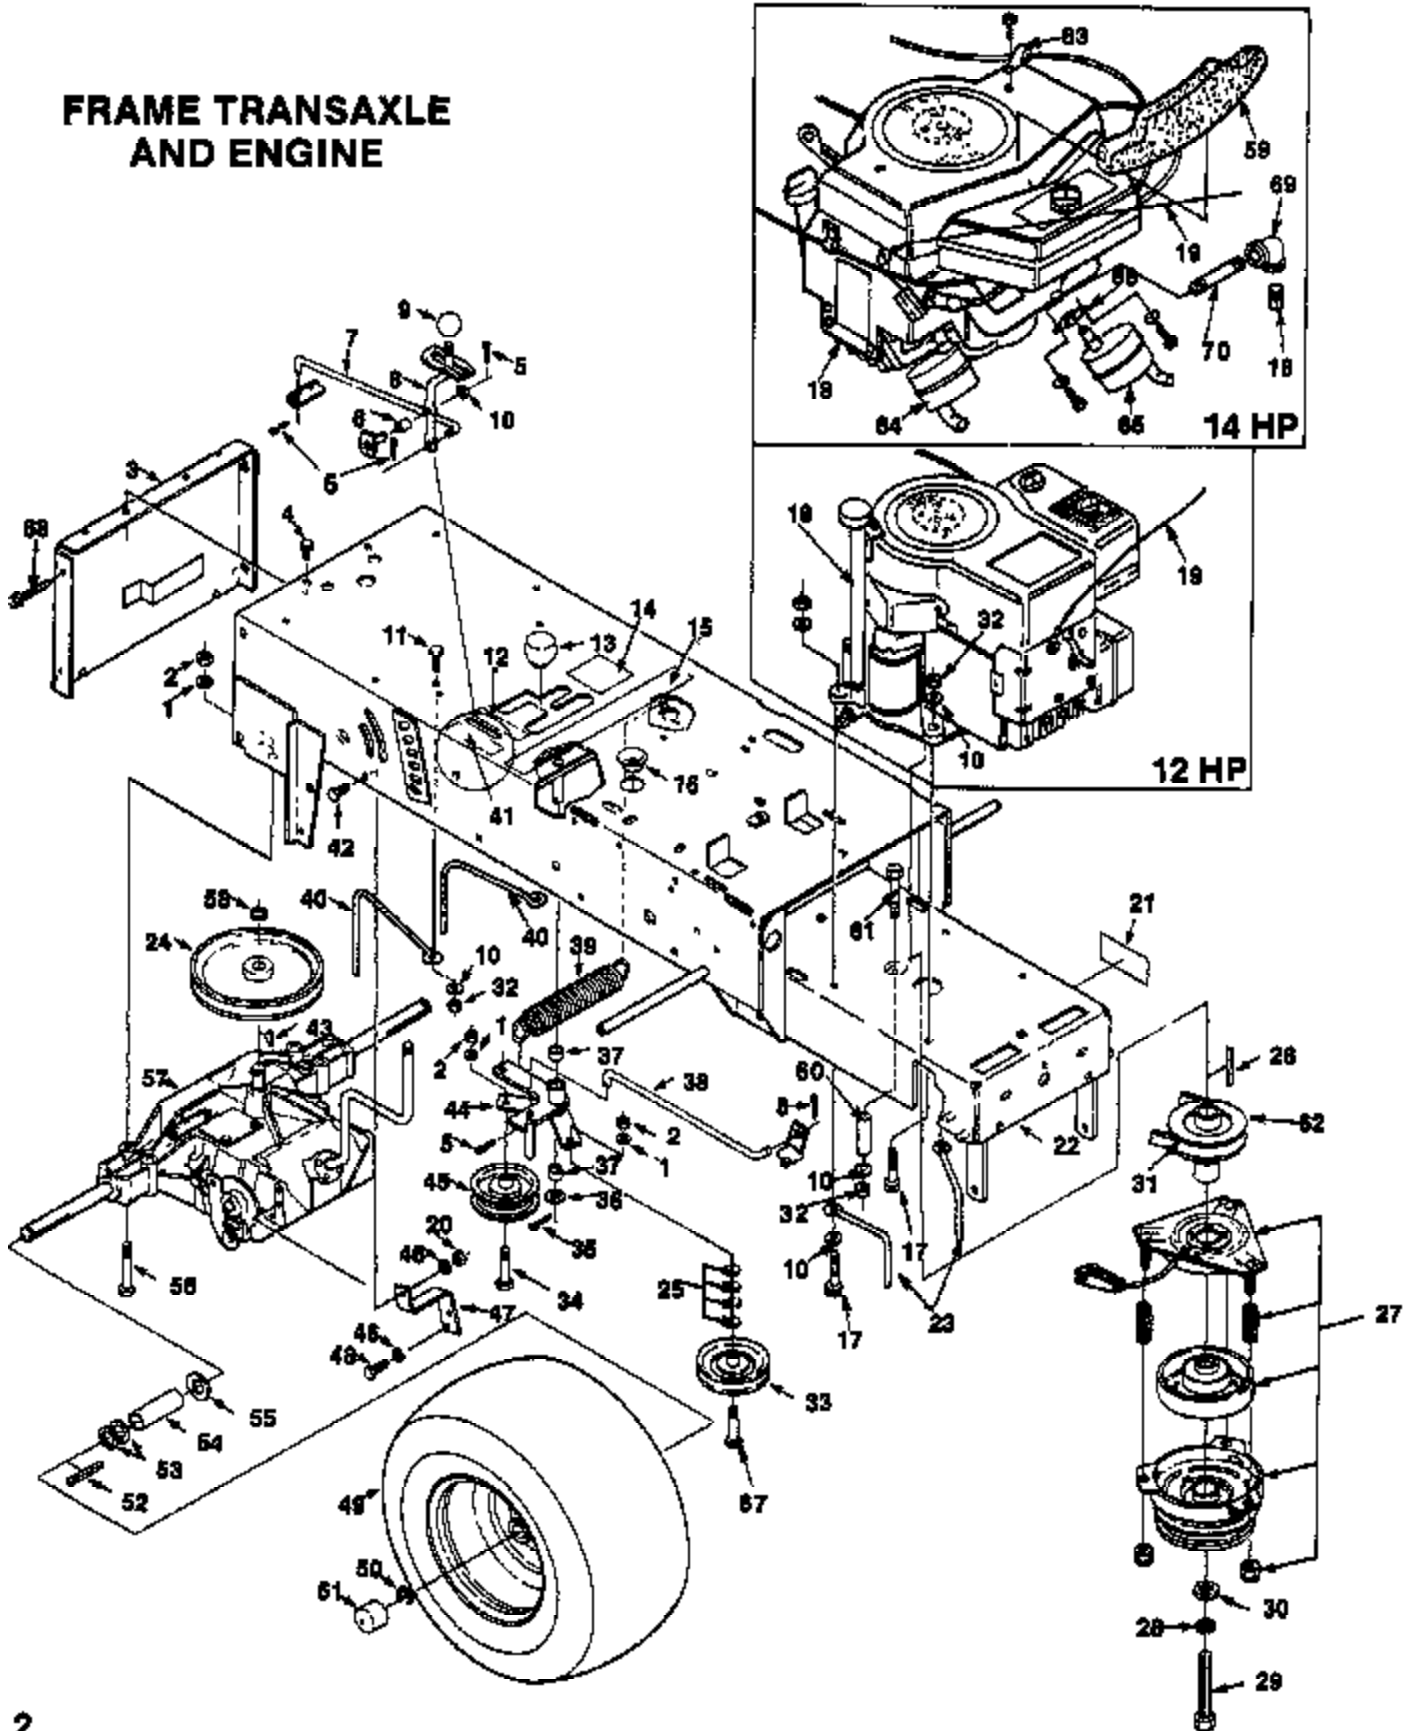

## PARTS LIST - FIGURE 1

REF. NO.	PART NO.	QTY.	DESCRIPTION	REF. NO.	PART NO.	QTY.	DESCRIPTION
1	JA-44814-2	6	WASHER- 3/8 lock	36	JA-45301-7	1	WASHER- Flat 17/32
2	JA-44311-0	6	NUT- 3/8-16 hex	37	JA-32613-3	2	BUSHING
3	JA-99248-5	1	BRACKET- Hitch	38	JA-37909-8	1	ROD- Idler Actuator
4	JA-40888-5	2	BOLT- 1/4-20 x 2/16	39	JA-37808-5	1	SPRING- Extension
5	JA-46001-4	4	PIN- Cotter 3/32 x 3/4	40	JA-99224-5	2	GUIDE- Rear bell
6	JA-37607-7	1	SPACER- Lever	41	JA-99058-0	1	DECAL- Hi-Lo
7	JA-33961-1	1	ROD- Hi-Lo sect.	42	JA-40018-2	1	SCREW- 5/16-18 x 5/8 hex hd cap
8	JA-33959-3	1	Lever- Hi-Lo	43	JA-46301-7	1	KEY (#6) 3/16 x 3/4
9	JA-31520-9	1	KNOB	44	JA-14219-0	1	BEARING ASSY.
10	JA-45300-9	A/R	WASHER- Flat 5/16	45	JA-33622-2	1	IDLER- Backside
11	JA-40018-6	2	SCREW- 5/16-18 x 7/8 hex hd cap	46	JA-44913-6	1	WASHER- Lock 5/16 hvy
12	JA-99059-0	1	DECAL- Second & Reverse	47	JA-37601-7	1	BRACKET
13	JA-37607-8	1	KNOB- Shift lever	48	JA-40981-2	2	SCREW
14	JA-99060-0	1	DECAL- First & Third	49	JA-99219-8	2	REAR WHEEL ASSY
15	JA-99026-0	1	DECAL- Warning	50	JA-45841-9	2	RING
16	JA-37606-6	1	BUSHING- Snap	51	JA-37609-0	2	HUB- Cap rear wheel
17	JA-40019-4	2	SCREW- 5/16-18 x 1 3/4 hex hd cap	52	JA-31061-1	2	KEY
18	JA-98214-1	1	ENGINE- (12 H.P.)	53	JA-31382-0	A/R	SPACER
	JA-98213-3	1	ENGINE- (14 H.P.)	54	JA-37607-9	2	SPACER- Rear wheel
19	JA-98224-8	1	CABLE- Retaining	55	JA-45302-2	2	WASHER- Flat
20	JA-44310-6	1	NUT- 5/16-18	56	JA-40028-6	4	SCREW- Hex hd. 3/16-16 x 2 3/4
21	JA-33958-9	1	DECAL- Warning	57	JA-11778-1	1	TRANSAXLE- 6 Speed
22	JA-99236-3	1	FRAME ASSY.	58	JA-45800-8	1	RING- Retaining
23	JA-99224-4	2	GUIDE- Front belt	59	JA-99219-3	1	DEFLECTOR- Air (14 H.P.)
24	JA-99235-5	1	PULLEY- Drive	60	JA-36057-7	1	TUBE- Spacer
25	JA-45301-1	4	WASHER- Flat 19/32	61	JA-40019-8	3	SCREW
26	JA-30695-8	2	KEY	62	JA-99107-1	1	PULLEY
27	JA-99097-7	1	BRAKE- Electric clutch	63	JA-99431-0	1	CLAMP
28	JA-44814-8	1	WASHER- Lock 7/16 hvy.	64	JA-99217-1	1	MUFFLER- (L.H.) (YT-14)
29	JA-40038-4	1	SCREW- 7/16-20 x 2 3/4 hex hd cap	65	JA-99217-2	1	MUFFLER- (R.H.) (YT-14)
30	JA-99012-9	1	CLUTCH- Retainer	66	48371	2	GASKET-(YT-14)
31	JA-99224-9	1	BELT- Traction drive	67	JA-40027-0	1	SCREW
32	JA-44471-5	9	NUT- 5/16-18 hex centerlock	68	JA-40840-8	4	SCREW
33	JA-33963-0	1	IDLER- Inside	69	JA-47170-4	1	ELBOW-3/8 Std. Pipe
34	JA-40025-5	3	SCREW- 3/8-16 x 1 3/4 hex hd cap	70	JA-99238-1	1	NIPPLE- Pipe
35	JA-46004-6	1	PIN- Cotter				