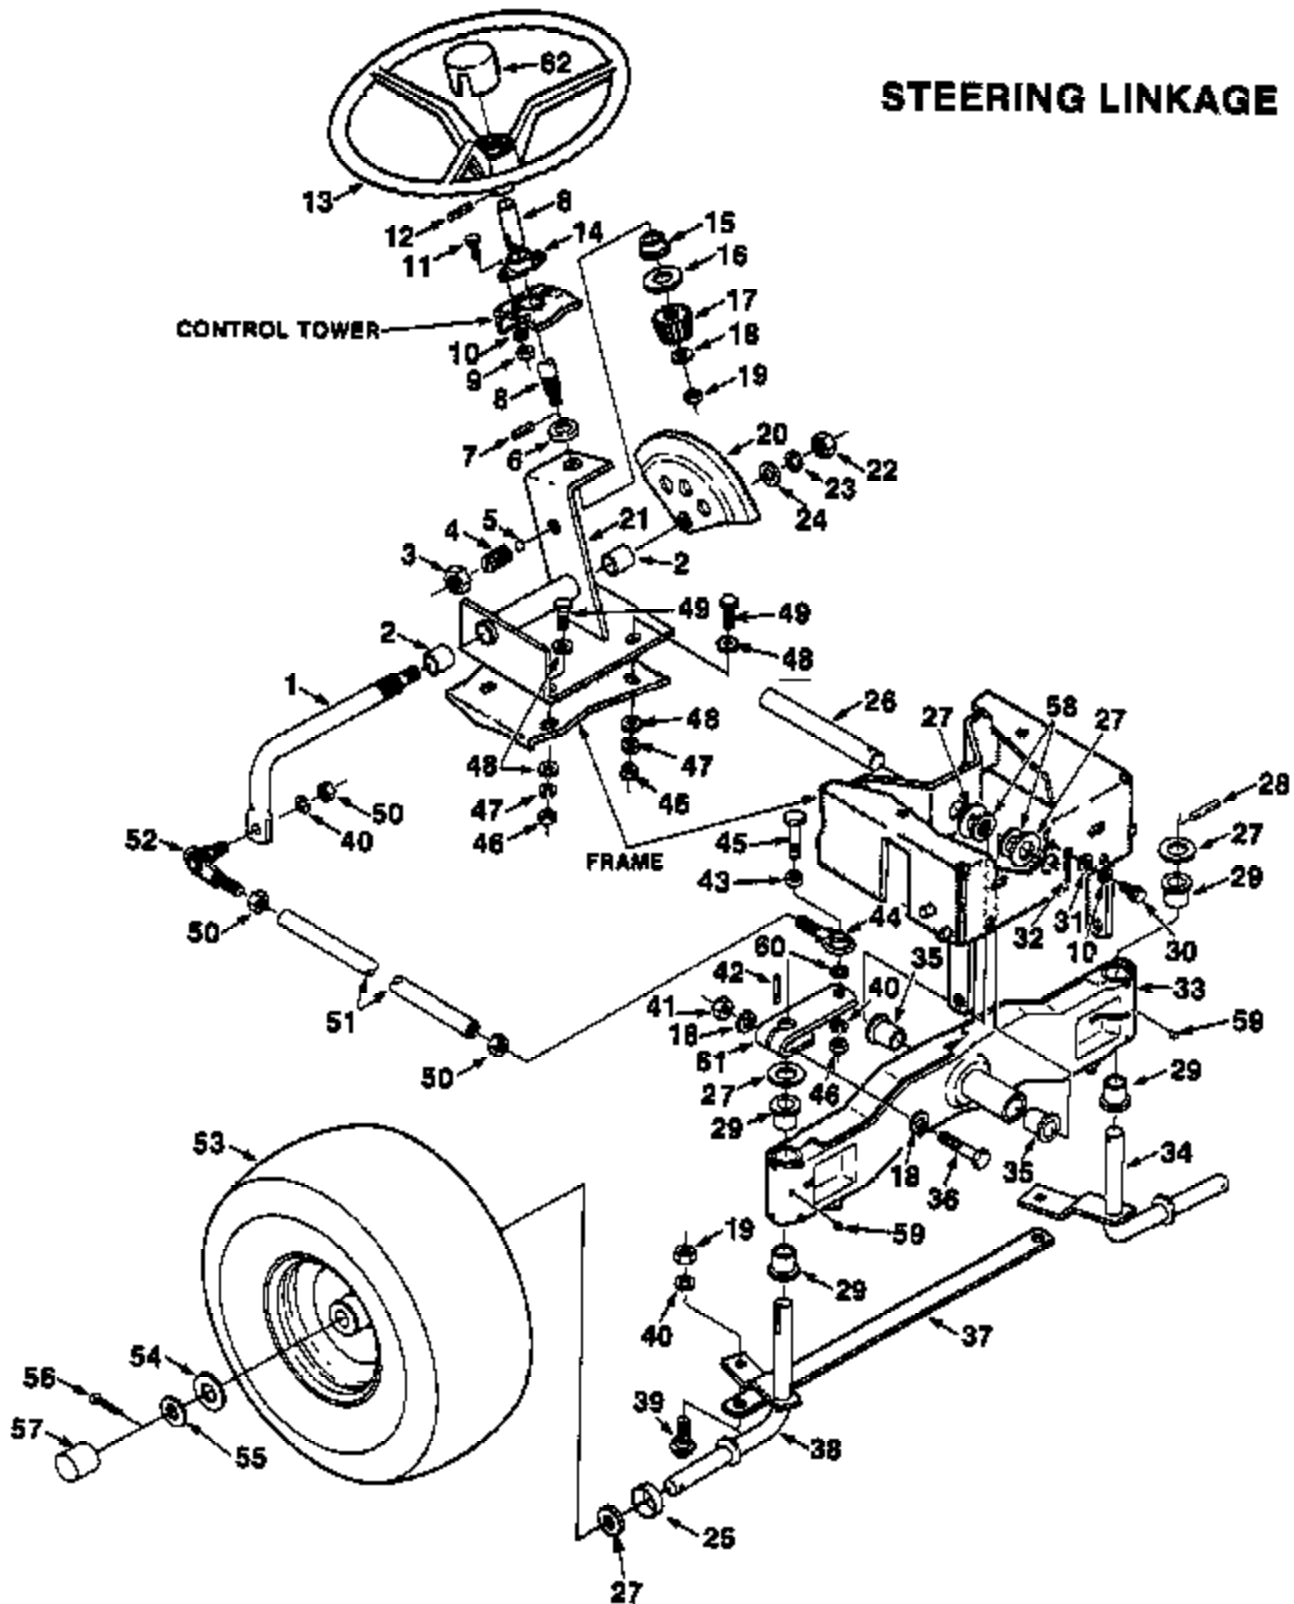

FIGURE 3

STEERING LINKAGE

PARTS LIST - FIGURE 3

REF. NO.	PART NO.	QTY.	DESCRIPTION	REF. NO.	PART NO.	QTY.	DESCRIPTION
1	JA-33963-1	1	ARM- Pitman	32	JA-46008-4	1	PIN- Cotter 1/4 X 1 1/2
2	JA-31155-5	2	BUSHING	33	JA-14218-5	1	FRONT AXLE ASSY
3	JA-44382-5	1	NUT	34	JA-99261-5	1	SPINDLE
4	JA-37812-1	1	SPACER- Steering	35	JA-31008-4	2	BEARING
5	JA-46500-8	1	BALL- .312 dia.	36	JA-40027-2	1	SCREW, Hex 3/8-16 X 2 1/4
6	JA-37810-5	1	SPACER- Steering	37	JA-99261-4	1	BAR- Tie
7	JA-46138-3	1	PIN- Roll	38	JA-99261-7	1	SPINDLE
8	JA-33983-2	1	SHAFT- Steering wheel	39	JA-37606-5	2	BOLT- Tie bar mounting
9	JA-44910-2	2	NUT- Hex 1/4-20	40	JA-44614-2	4	WASHER- Lock 3/8
10	JA-44613-0	2	WASHER- Lock 1/4	41	JA-44475-2	1	NUT- Centerlock 3/8-16
11	JA-40010-4	2	SCREW- Hex 1/4-20 X 1/2	42	JA-32079-0	1	KEY- 3/16 X 1 1/8
12	JA-46138-7	1	PIN- Roll 1/4 X 1	43	JA-37811-4	1	SPACER- Ball joint
13	JA-99034-6	1	WHEEL- Steering	44	JA-37606-4	1	BALL JOINT
14	JA-37607-4	1	BEARING- Steering shaft	45	JA-40026-8	1	SCREW- Hex 3/8-16 X 1 3/4
15	JA-34813-3	1	BUSHING	46	JA-44310-5	5	NUT- Hex 5/16-18
16	JA-37587-0	1	WASHER	47	JA-44813-6	4	WASHER- 5/16
17	JA-33982-8	1	PINION- Steering	48	JA-45300-8	8	WASHER- 5/16
18	JA-99258-1	2	WASHER	49	JA-40018-6	4	SCREW- Hex 5/16-18 X 7/8
19	JA-44311-0	5	NUT- Hex 3/8-16	50	JA-44311-2	3	NUT- Hex 3/8-24
20	JA-39269-9	1	STEERING- Gear	51	JA-99261-5	1	TUBE- Drag link
21	JA-14220-8	1	SUPPORT- Steering	52	JA-37606-0	1	BALL JOINT
22	JA-44311-8	1	NUT- Hex 1/2-13	53	JA-13195-4	2	RIM & TIRE ASSY
23	JA-44616-4	1	WASHER- Lock 1/2	54	JA-31597-0	1	WASHER
24	JA-45301-7	1	WASHER- Flat 17/32	55	JA-31239-8	2	WASHER- HT
25	JA-37541-1	2	WASHER- Dust	56	JA-48004-0	2	PIN- Cotter 5/32 X 1 1/4
26	JA-37608-7	1	ROD	57	JA-31880-2	2	CAP
27	JA-45302-2	6	WASHER- Flat 13/16	58	JA-31882-0	A/R	SPACER
28	JA-46140-5	1	PIN- Roll 1/4 X 1 1/2	59	JA-47122-5	2	FITTING- Grease
29	JA-37606-5	4	BUSHING- Spindle	60	JA-37611-6	1	SPACER- Ball joint
30	JA-40587-5	1	SCREW- 1/4-20 X 3/4	61	JA-99236-5	1	ARM- Steering
31	JA-45302-3	1	WASHER- Plain 1/4	62	JA-99034-5	1	CAP- Steering wheel