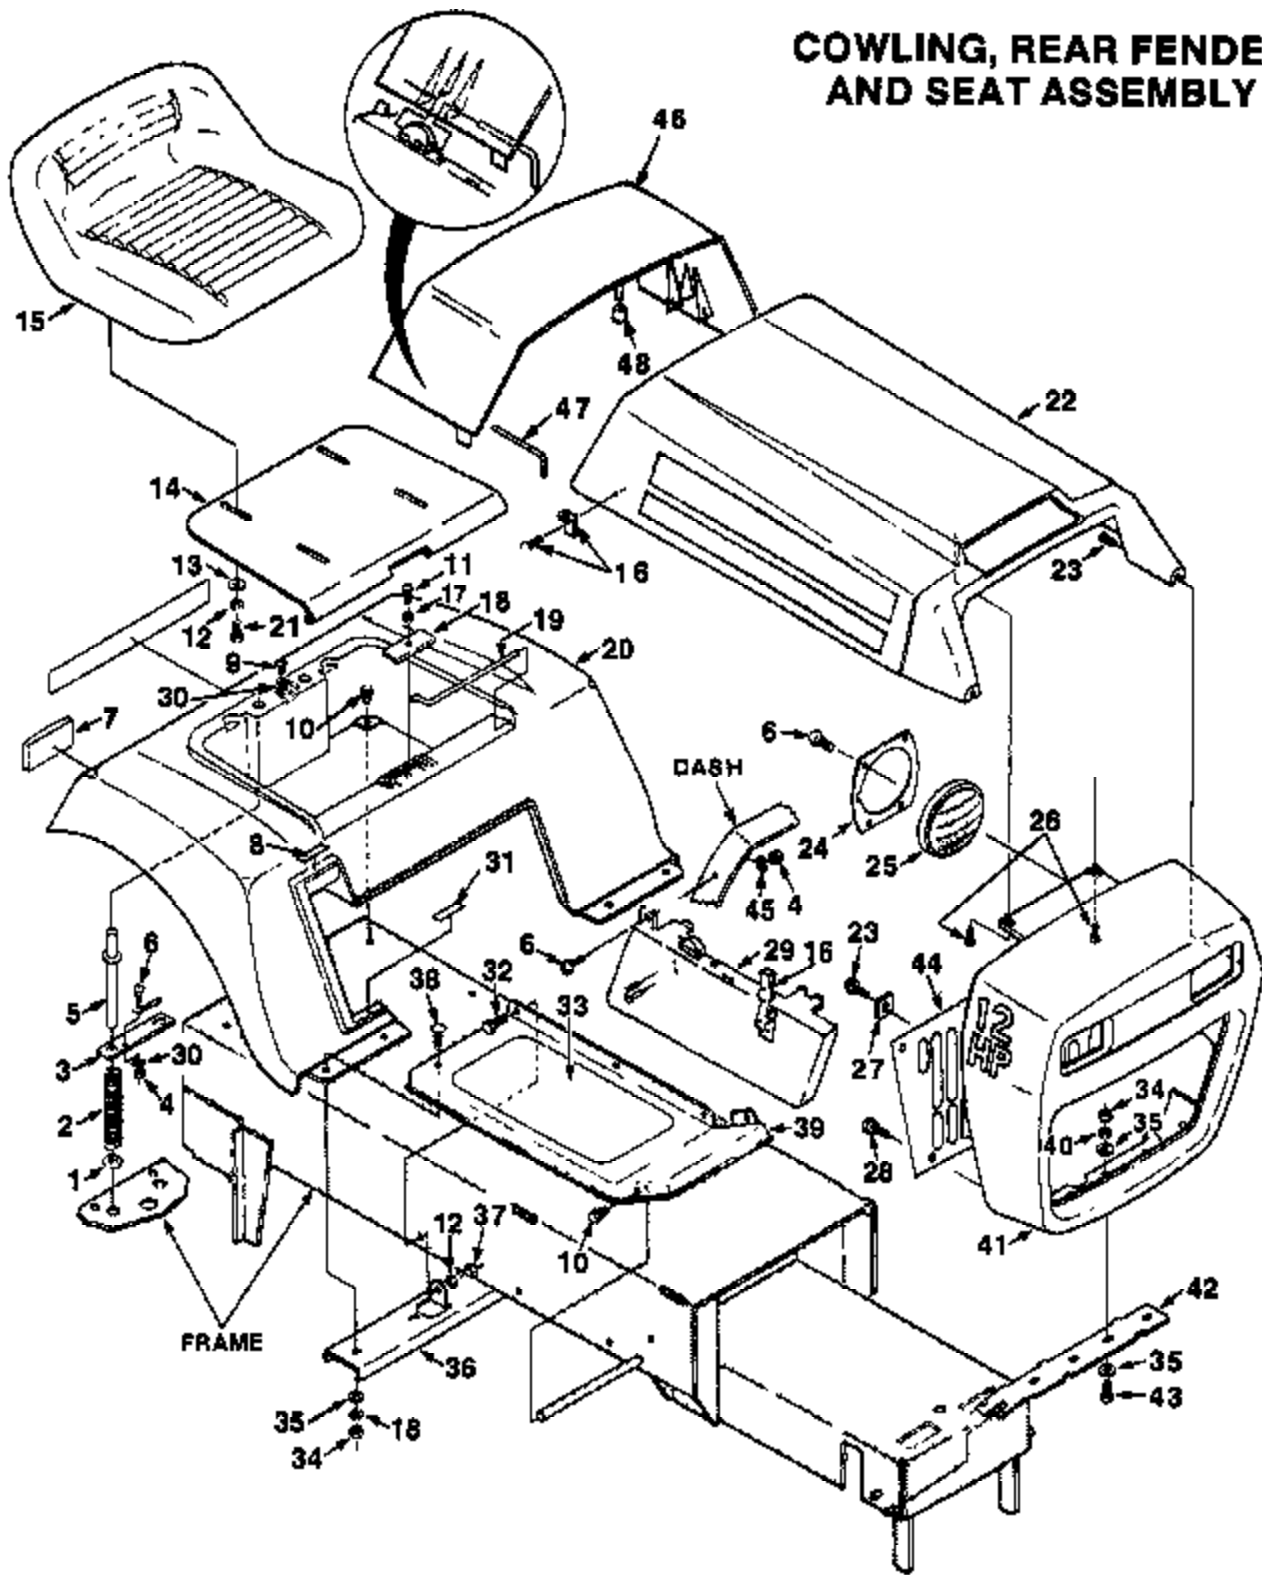

FIGURE 2

COWLING, REAR FENDER AND SEAT ASSEMBLY

PARTS LIST - FIGURE 2

REF. NO.	PART NO.	QTY.	DESCRIPTION
1	JA-37612-2	2	WASHER-Insulation
2	JA-37611-8	2	SPRING-Compression
3	JA-37611-6	1	CONTACT-Interlock
4	JA-44431-0	3	NUT- Hex 10-24
5	JA-37611-7	2	PIN- Seat support
6	JA-40390-8	1	SCREW- 10-24 X 3/8
7	JA-33575-7	2	REFLECTOR- Reflex
8	JA-98101-4	1	DECAL- Hi-lift
9	JA-40925-4	1	SCREW- Phillips 10-1/2
10	JA-37597-8	4	BOLT- 1/4-14 X .44
11	JA-40010-8	1	SCREW- Cap 1/4-20 X 3/4
12	JA-44613-6	4	WASHER- Lock 6/16
13	JA-45800-8	4	WASHER- 5/16
14	JA-99124-1	1	PAN- Seat
15	JA-12407-2	1	SEAT- Jacobsen
16	JA-99028-0	2	LATCH
17	JA-44613-0	1	WASHER- Lock 1/4
18	JA-37612-0	1	BRACKET- Hitch
19	JA-37611-8	2	ROD- Hinge
20	JA-99119-1	1	FENDER
21	JA-40018-2	4	SCREW- Hex hd. 5/16-18 X 5/8
22	JA-99132-1	1	HOOD
23	JA-40640-6	6	SCREW
24	JA-33962-6	2	RETAINER- Light
25	JA-37809-1	2	LIGHT- Head
26	JA-40840-4	2	SCREW- Tap hex hd. 4 1/4 - 14 X 3/4
27	JA-99447-0	2	CLIP
28	JA-40840-5	4	SCREW 1/4-14 X 1/2
29	JA-99217-4	1	PANEL- Side R.H.
	JA-99217-3	1	PANEL- Side L.H.
30	JA-44611-8	2	WASHER- Lock #10
31	JA-99101-7	1	DECAL- Lo-lift
32	JA-40018-8	2	SCREW- Cap 6/16-18 X 1
33	JA-33961-2	2	PAD- Footboard
34	JA-44310-2	4	NUT- Hex 1/4-20
35	JA-45302-3	5	WASHER- Plain 1/4
36	JA-33962-7	1	BRACKET- Footboard
37	JA-44310-6	2	NUT- Hex 5/16-18
38	JA-44160-4	4	BOLT- 1/4-20 X 1
39	JA-99130-1	1	FOOTBOARD, RH(includes item #33)
	JA-99127-1	1	FOOTBOARD, LH(includes item #33)
40	JA-44612-8	4	WASHER- Lock 1/4
41	JA-98128-1	1	COWLING
42	JA-39290-0	1	HINGE- Grille
43	JA-40011-0	4	SCREW- 1/4-20 X 7/8
44	JA-98038-7	1	GRILLE SCREEN
45	JA-45300-2	2	WASHER
46	JA-99216-3	1	PANEL- Hood
47	JA-99217-5	2	PIN- Attachment
48	JA-99222-7	1	BUMPER- Rubber