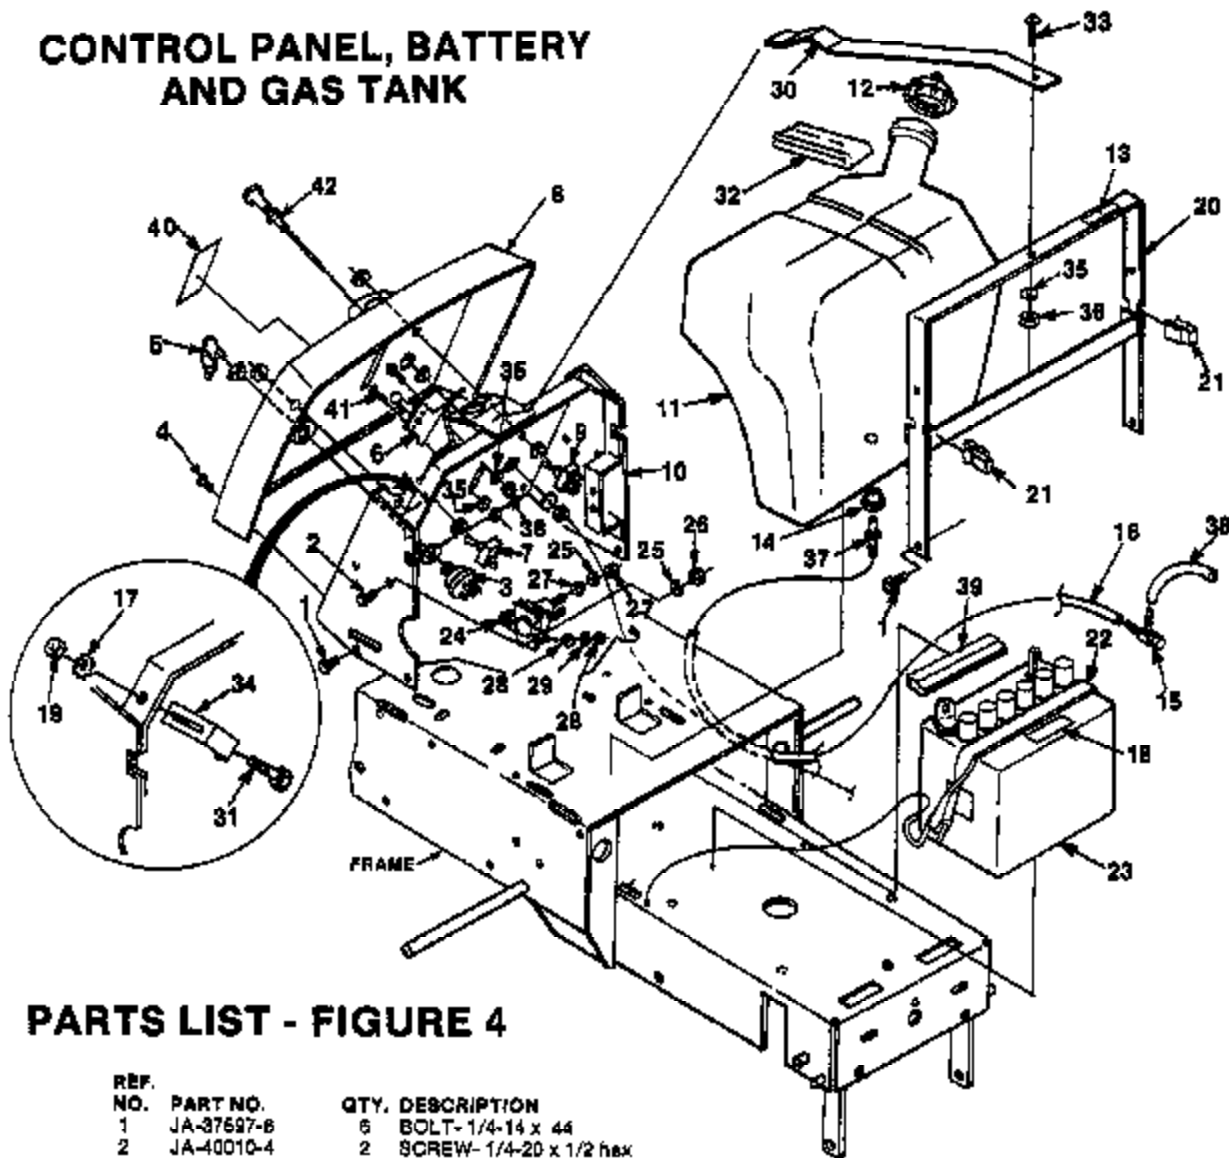

FIGURE 4

CONTROL PANEL, BATTERY AND GAS TANK

PARTS LIST - FIGURE 4

REF. NO.	PART NO.	QTY.	DESCRIPTION
1	JA-37697-6	6	BOLT- 1/4-14 x 44
2	JA-40010-4	2	SCREW- 1/4-20 x 1/2 hex
3	JA-99212-8	1	SWITCH- Key
4	JA-40903-8	4	SCREW- #10 x 3/4
5	JA-34308-0	2	KEY
6	JA-99208-8	1	CONTROL (12HP)
	JA-99217-7	1	CONTROL (14HP)
7	JA-15899-2	1	SWITCH
8	JA-99217-9	1	PANEL- Dash (12HP)
	JA-99223-3	1	PANEL- Dash (14HP)
9	JA-99019-5	1	SWITCH- PTO
10	JA-99217-8	1	CONTROL TOWER ASSY
11	JA-99201-1	1	TANK- Gas
12	JA-99221-2	1	CAP- Fuel
13	00305	1	DECAL- Gasohol
14	JA-36111-7	1	BUSHING
15	JA-99212-9	1	VALVE- Needle
16	JA-99218-8	1	TUBING- Rubber (YT-12)
17	JA-99107-3	1	TUBING- Rubber (YT-14)
18	JA-44730-2	1	WASHER- 5/16
19	JA-99235-2	1	DECAL- Battery
20	JA-44310-8	1	NUT- 5/16-18
21	JA-99228-8	1	BRACKET
22	JA-35249-6	2	CLIP
	JA-15895-9	1	STRAP- Hold down
23	JA-37608-8	1	BATTERY (12HP)
	JA-99220-2	1	BATTERY (14HP)
24	JA-99559-0	1	SOLENOID
25	JA-44613-0	4	WASHER- Lock 1/4
26	JA-44310-2	2	NUT- Hex 1/4-20
27	JA-44380-2	4	NUT- 1/4-20
28	JA-44430-8	4	NUT- Hex 3-32
29	JA-44811-2	2	WASHER- Lock #8
30	JA-99228-7	1	STRAP- Upper PTO
31	JA-40018-2	1	SCREW- 5/16-18 x 5/8
32	JA-99223-5	1	PAD- Rubber
33	JA-40391-0	1	SCREW- #10-24 x 1/2
34	JA-99244-4	1	BRACKET- Gas Tank
35	JA-45200-2	3	WASHER
36	JA-44478-2	3	NUT- Hex Lock 10-24
37	JA-99216-2	1	FITTING- Gas Tank
38	JA-99219-6	1	TUBING- Rubber
39	JA-99280-8	1	CUSHION- Rubber
40	JA-99222-4	1	DECAL- Throttle (12HP)
	JA-99222-3	1	DECAL- Throttle (14HP)
41	JA-40390-8	1	SCREW- #10-24 x 3/8
42	JA-99219-1	1	CONTROL- Choke