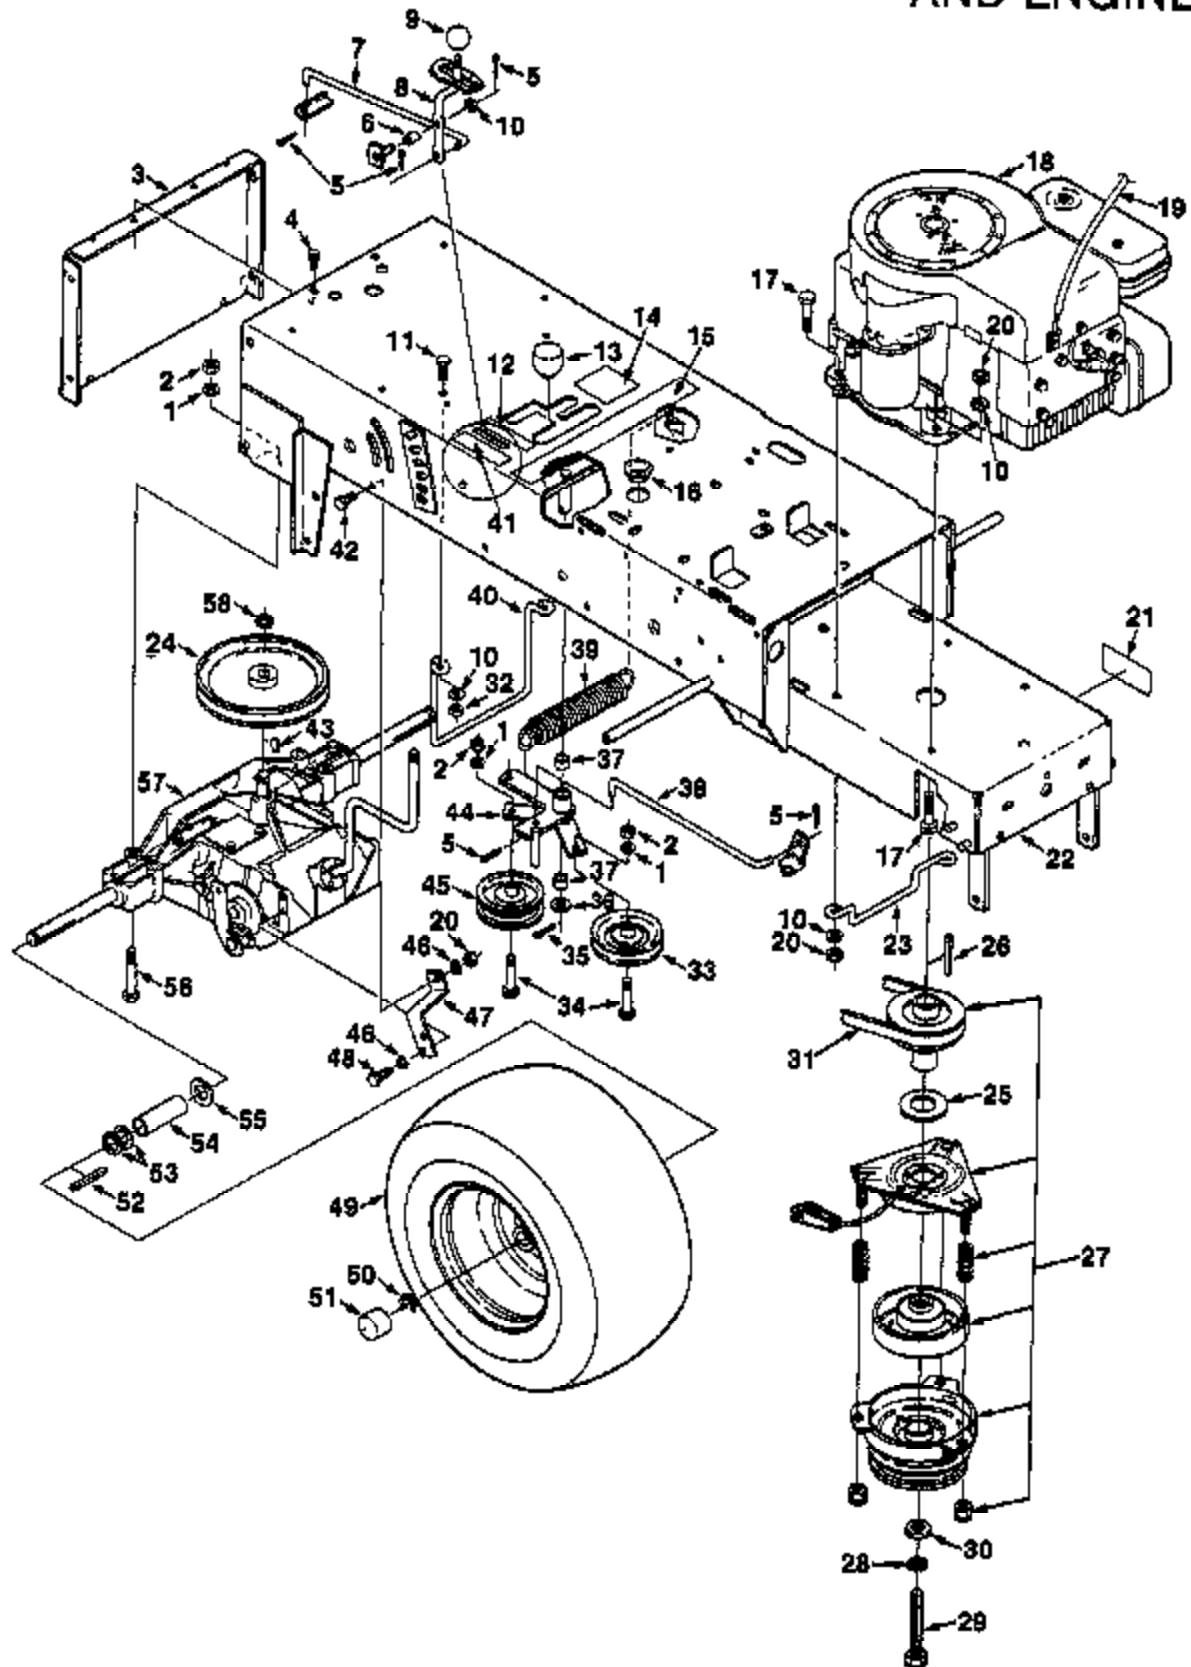

ILLUSTRATION 1

FRAME TRANSAXLE
AND ENGINE

ILLUSTRATION 1

PARTS LIST

REF. NO.	PART NO.	QTY.	DESCRIPTION
1	JA-44614-2	6	WASHER- 3/8 lock
2	JA-44311-0	6	NUT- 3/8-18 hex
3	JA-36256-0	1	BRACKET- Hitch
4	JA-40886-6	6	BOLT- 1/4-20
5	JA-48001-4	4	PIN- Cotter
6	JA-37807-7	1	SPACER- Lever
7	JA-33981-1	1	ROD- Hi-lo seat
8	JA-33989-8	1	LEVER- Hi-lo
9	JA-31920-9	1	KNOB
10	JA-48305-8	A/R	WASHER- Flat 11/32
11	JA-40018-6	2	SCREW- 5/16-18 x 7/8 hex hd cap
12	JA-99059-0	1	DECAL- Second & Reverse
13	JA-37807-6	1	KNOB- Shift lever
14	JA-99060-0	1	DECAL- First & Third
15	JA-88026-0	1	DECAL- Warning
16	JA-37806-6	1	BUSHING- Snap
17	JA-40019-4	4	SCREW- 5/16-18 x 1 3/4 hex hd cap
18	JA-99363-0	1	ENGINE- 8 HP (LTX-8)
	JA-99664-0	1	ENGINE- 11 HP (LTX-11)
19	JA-99191-0	1	CABLE- Retaining
20	JA-44310-6	6	NUT- 5/16-18
21	JA-33986-9	1	DECAL- Warning
22	JA-11778-0	1	FRAME ASSY
23	JA-37803-6	1	GUIDE- Front belt
24	JA-38258-3	1	PULLEY- Drive
25	JA-57904-7	1	WASHER
26	JA-32628-8	1	KEY
27	JA-99011-4	1	BRAKE- Electric clutch
28	JA-44614-8	1	WASHER- Lock 7/16 hvy
29	JA-40038-4	1	SCREW- 7/16-20 x 2 3/4 hex hd cap