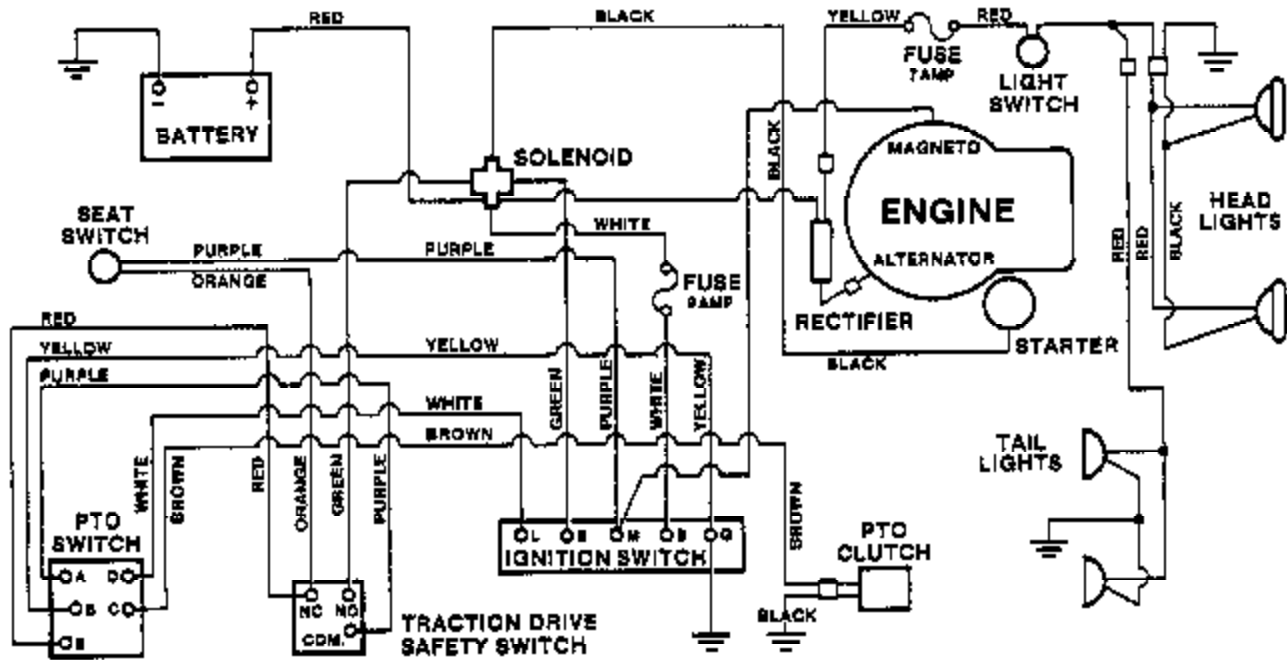

REF. NO.	PART NO.	QTY.	DESCRIPTION
26	JA-44430-2	2	NUT- #4-40 hex
27	JA-37607-3	2	PULLEY- Lift cable
28	JA-37601-6	2	RETAINER- Lift cable
29	JA-34488-6	1	PEDAL- Clutch
30	JA-37610-8	1	PEDAL- Safety stop clutch
31	JA-37581-0	1	NUT- 5/8 push on
32	JA-39981-7	1	ROD- Clutch
33	JA-37609-4	4	BOLT- Shoulder
34	JA-12415-4	1	DRAG LINK ASSY
35	JA-48145-1	2	PIN- Clevis
36	JA-37606-3	2	YOKER
37	JA-33960-0	2	CABLE- Deck lift
38	JA-46134-8	1	PIN- 5/32 x 1 grooved
39	JA-14220-0	1	CLUTCH ROD ACTUATOR ASSY
40	JA-44380-8	2	NUT- 5/16-24 hex jam
41	JA-37543-1	1	BOLT- Idler pivot
42	JA-37609-3	1	LATCH- Parking brake
43	JA-44310-8	3	NUT- 6/16-18 hex
44	JA-14218-5	1	REAR LIFT BAR ASSY
45	JA-37609-9	1	ROD- Brake
46	JA-18198-8	1	BRAKE SPRING BRACKET ASSY
47	JA-37610-2	1	SPRING- Brake compression
48	JA-18198-8	1	REAR LIFT & BUSHING ASSY
49	JA-44813-6	1	WASHER- Lock 5/16 hvy
50	JA-46138-3	1	PIN- Roll

WIRING DIAGRAM

ILLUSTRATION 6

ILLUSTRATION 6

PARTS LIST

- JA-99303-0 _____ HARNESS, Taillights
- JA-99089-0 _____ HARNESS, Headlights
- JA-99016-2 _____ HARNESS, Rectifier
- JA-99013-4 _____ HARNESS, Main wiring