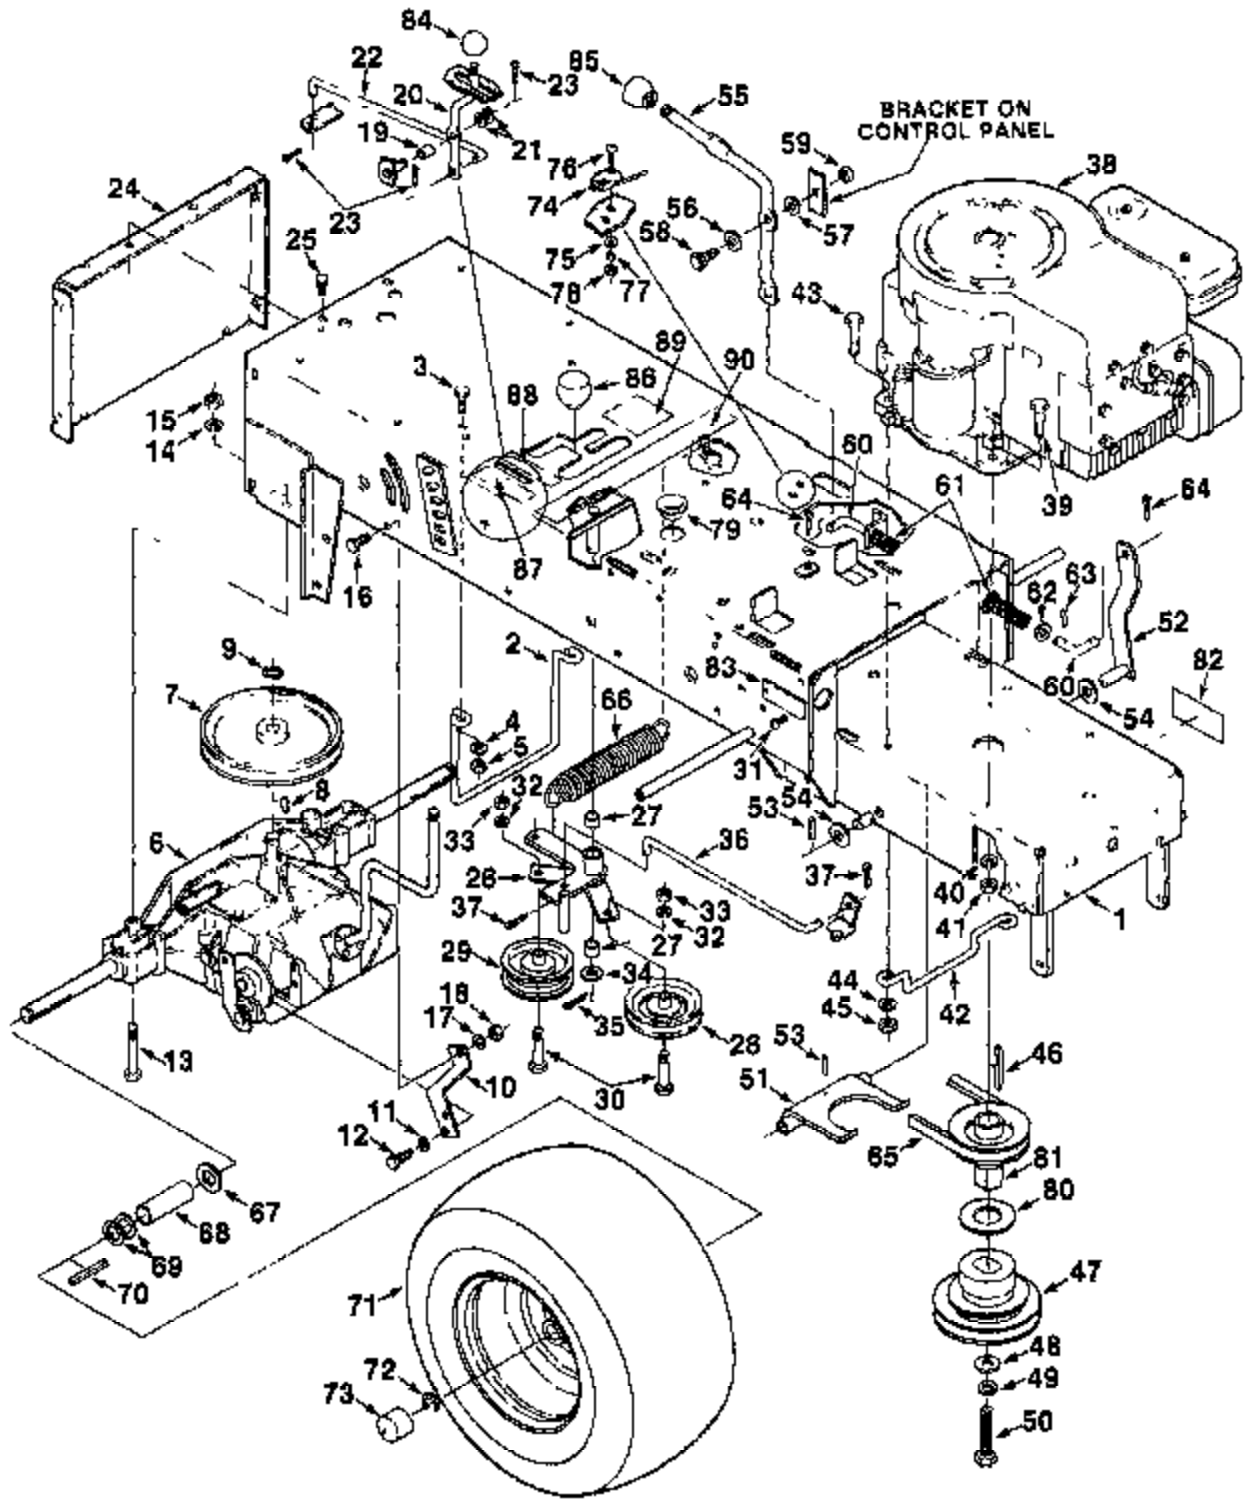

ILLUSTRATION 1

FRAME TRANSAXLE AND ENGINE

ILLUSTRATION 1

PARTS LIST

REF. NO.	PART NO.	QTY.	DESCRIPTION
1	JA-11779-0	1	Frame Assembly
2	JA-37803-7	1	Belt Guide, Rear
3	JA-40018-6	2	Screw, 5/16-18 x 7/8 Hex Hd. Cap
4	JA-45300-9	2	Washer, Flat, 11/32
5	JA-44471-8	2	Nut, 5/16-18 Hex Centerlock
6	JA-11778-1	1	Transaxle, 8 Speed (Ino. Ref. No. 8)
7	JA-39259-8	1	Pulley, Drive
8	JA-46301-7	1	Key, 3/16 x 3/4 Woodruff #9
9	JA-45800-9	1	Ring, Retaining, Truarc #510D-82
10	JA-37801-7	1	Bracket, Anti Rotation, Transaxle
11	JA-44813-6	2	Lockwasher, 5/16 Hvy
12	JA-40881-2	2	Screw, 5/16-18 x 3/4 Type T, Thread Cut
13	JA-40028-6	4	Screw, 3/8-16 x 2-3/4 Hex Hd. Cap
14	JA-44874-2	4	Lockwasher, 3/8 Hvy
15	JA-44311-0	4	Nut, 3/8-16 Hex
16	JA-40018-2	1	Screw, 5/16-18 x 5/8 Hex Hd. Cap
17	JA-44613-6	1	Lockwasher, 5/16 Hvy
18	JA-44310-6	1	Nut, 5/16-18 Hex
19	JA-37807-7	1	Spacer, Lever to Frame
20	JA-39959-3	1	Lever, Hi Lo
21	JA-46300-9	AR	Washer, Flat, 11/32
22	JA-39961-1	1	Rod, Hi Lo Selector
23	JA-48001-4	3	Pin, Cotter
24	JA-39269-0	1	Bracket, Hitch
25	JA-40888-5	8	Bolt, 1/4-20 Thd. Form
26	JA-14218-0	1	Clutch, Actuator & Bearing Assem.
27	JA-32613-3	2	Bearing, Straight
28	JA-39980-0	1	Idler, Inside
29	JA-32622-2	1	Idler, Backside
30	JA-40026-8	2	Screw, 3/8-16 x 1-3/4 Hex Hd. Cap
31	JA-40960-8	2	Screw, #2 x 1/4 Rd. Hd. Drive
32	JA-44614-2	2	Lockwasher, 3/8 Hvy
33	JA-44311-0	2	Nut, 3/8-16 Hex
34	JA-46301-7	1	Washer, Flat, 11/32
35	JA-48004-8	1	Pin, Cotter, 3/16 x 1
36	JA-37808-8	1	Rod, Idler Actuator
37	JA-46001-4	2	Pin, Cotter, 3/32 x 3/4
38	JA-14220-4	1	Engine Assembly, 11 H.P.
39	JA-14219-7	1	Engine Assembly, 8 H.P.
39	JA-40019-2	2	Screw, 5/16-18 x 1-1/2 Hex Hd. Cap
40	JA-44813-6	2	Lockwasher, 5/16 Hvy
41	JA-44310-6	2	Nut, 5/16-18 Hex
42	JA-37803-8	1	Belt Guide, Front
43	JA-40019-4	2	Screw, 5/16-18 x 1-3/4 Hex Hd. Cap
44	JA-45300-9	2	Washer, Flat

REF. NO.	PART NO.	QTY.	DESCRIPTION
46	JA-44471-8	2	Nut, 5/16-18 Hex Centerlock
46	JA-32629-8	1	Key, 1/4 x 1/4 x 2-1/2 Sq.
47	JA-51801-0	1	Clutch, Brake Assembly
48	JA-37807-2	1	Washer, Flat, 15/32 I.D. x 1-1/8 O.D. x 7/64
49	JA-44814-6	1	Lockwasher, 7/16 Hvy
50	JA-40038-4	1	Screw, 7/16-20 x 2-3/4 Hex Hd. Cap
51	JA-14218-4	1	Brake Fork Assem, Implement Clutch
52	JA-18195-7	1	Rod Assem., Implement Clutch
53	JA-46136-3	2	Pin, Roll, 1/8 x 1
54	JA-45301-7	2	Washer, Flat, 17/32
55	JA-39268-6	1	Lever, Implement Clutch
56	JA-45200-8	1	Washer, Flat, 7/16
57	JA-46401-2	1	Spring Washer
58	JA-37602-1	1	Bolt, Mounting
59	JA-44470-8	1	Nut, 1/4-20 Hex Centerlock
60	JA-33868-4	1	Rod, Implement Clutch Lever
61	JA-37608-7	1	Spring, Compression
62	JA-45301-1	1	Washer, Flat, 13/32
63	JA-46135-9	1	Pin, Roll, 1/8 x 3/4
64	JA-48001-4	2	Pin, Cotter, 3/32 x 3/4
65	JA-39269-4	1	Belt, Traction Drive
66	JA-37608-8	1	Spring, Extension (Idler Tension)
67	JA-46302-2	2	Washer, Flat, 13/16
68	JA-37807-9	2	Spacer, Rear Wheel
69	JA-37982-0	AR	Washer, Shim
70	JA-31061-1	2	Key, 3/16 x 3/16 x 2-1/2 Sq.
71	JA-18198-3	2	Rear Wheel Assembly
72	JA-48841-9	2	Ring, Retaining
73	JA-37809-0	2	Hub Cap, Rear Wheel
74	98156	1	Safety Switch (Implement Clutch)
75	84011	2	Washer, Flat, 1/8 I.D. x 5/16 O.D. x 1/32
76	80346	2	Screw, #4-40 x 1.00 Slotted Rd. Hd.
77	JA-44610-2	2	Lockwasher, #4 Reg
78	JA-44490-2	2	Nut, #4-40 Hex
79	JA-37806-6	1	Bushing, Snap
80	JA-67004-7	1	Washer, Spacer Clutch Plate
81	JA-12413-6	1	Pulley Shift Assembly
82	JA-33868-8	1	Decal, Warning
83	JA-31520-8	1	Knob, Hi-Lo Lever
84	JA-34349-7	1	Knob, Implement Clutch Lever
85	JA-37607-8	1	Knob, Shift Lever
86	98058	1	Decal, Lo-Hi
87	98059	1	Decal, Shift
88	98060	1	Decal, Shift
88	98026	1	Decal, Warning