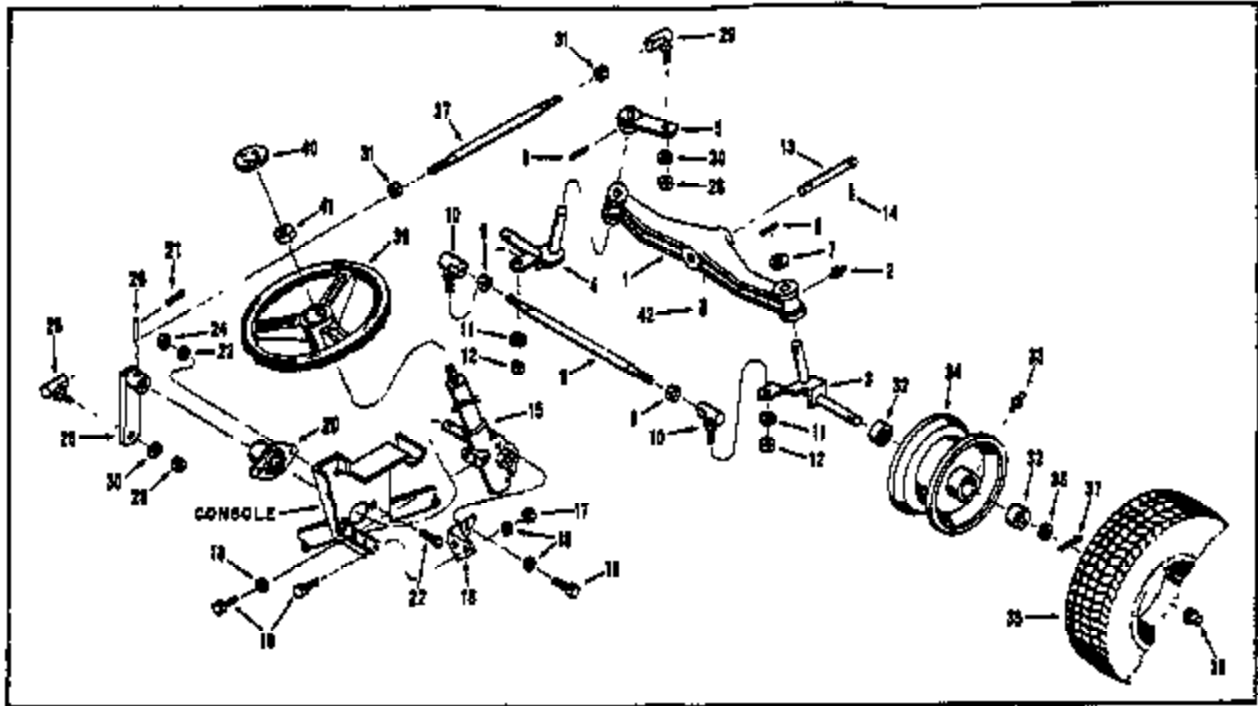

*For service or replacement, see your dealer

ALWAYS GIVE SERIAL NUMBER WHEN ORDERING PARTS

ILLUSTRATION 2 - STEERING ASSEMBLY

PARTS LIST

Ref. No.	Part No.	Quan.	Description
1	208271	1	Front Axle
2	471212	2	Grease Fitting
3	129528	1	Spindle Assembly R.H.
4	129529	1	Spindle Assembly L.H.
5	168844	1	Steering Arm Assembly
6	461404	2	Pin, 5/16 x 1-1/4 Roll, Steering Arm to Spindle Mtg, RH & LH
7	324998	1	Washer, Spindle Retainer RH
8	351547	1	Rod, Tie
9	443820	2	Nut, 1/2-20 Hex Jam, Tie Rod and Ball Joint Assembly
10	154616	2	Ball Joint Assembly
11	446154	2	Lockwasher, 1/2 Hvy, Tie Rod Assembly Mounting
12	443820	2	Nut, 1/2-20 Hex Jam, Tie Rod Assembly Mounting
13	351758	1	Pin, Front Axle Mounting
14	461385	2	Rod Pin, 5/16 x 1, Pin Retainer (Safety)
15*	121466	1	Steering Gear Assembly
16	335242	1	Brace, Steering Gear
17	443110	2	Nut, 3/8-16 Hex, Steering Gear and Brace Mounting
18	446142	5	Lockwasher, 3/8 Hvy Steering Gear & Brace Mtg
19	400256	5	Screw, 3/8-16 x 3/4 Hex Hd Cap Steering Gear & Brace Mtg
20	353342	1	Bearing