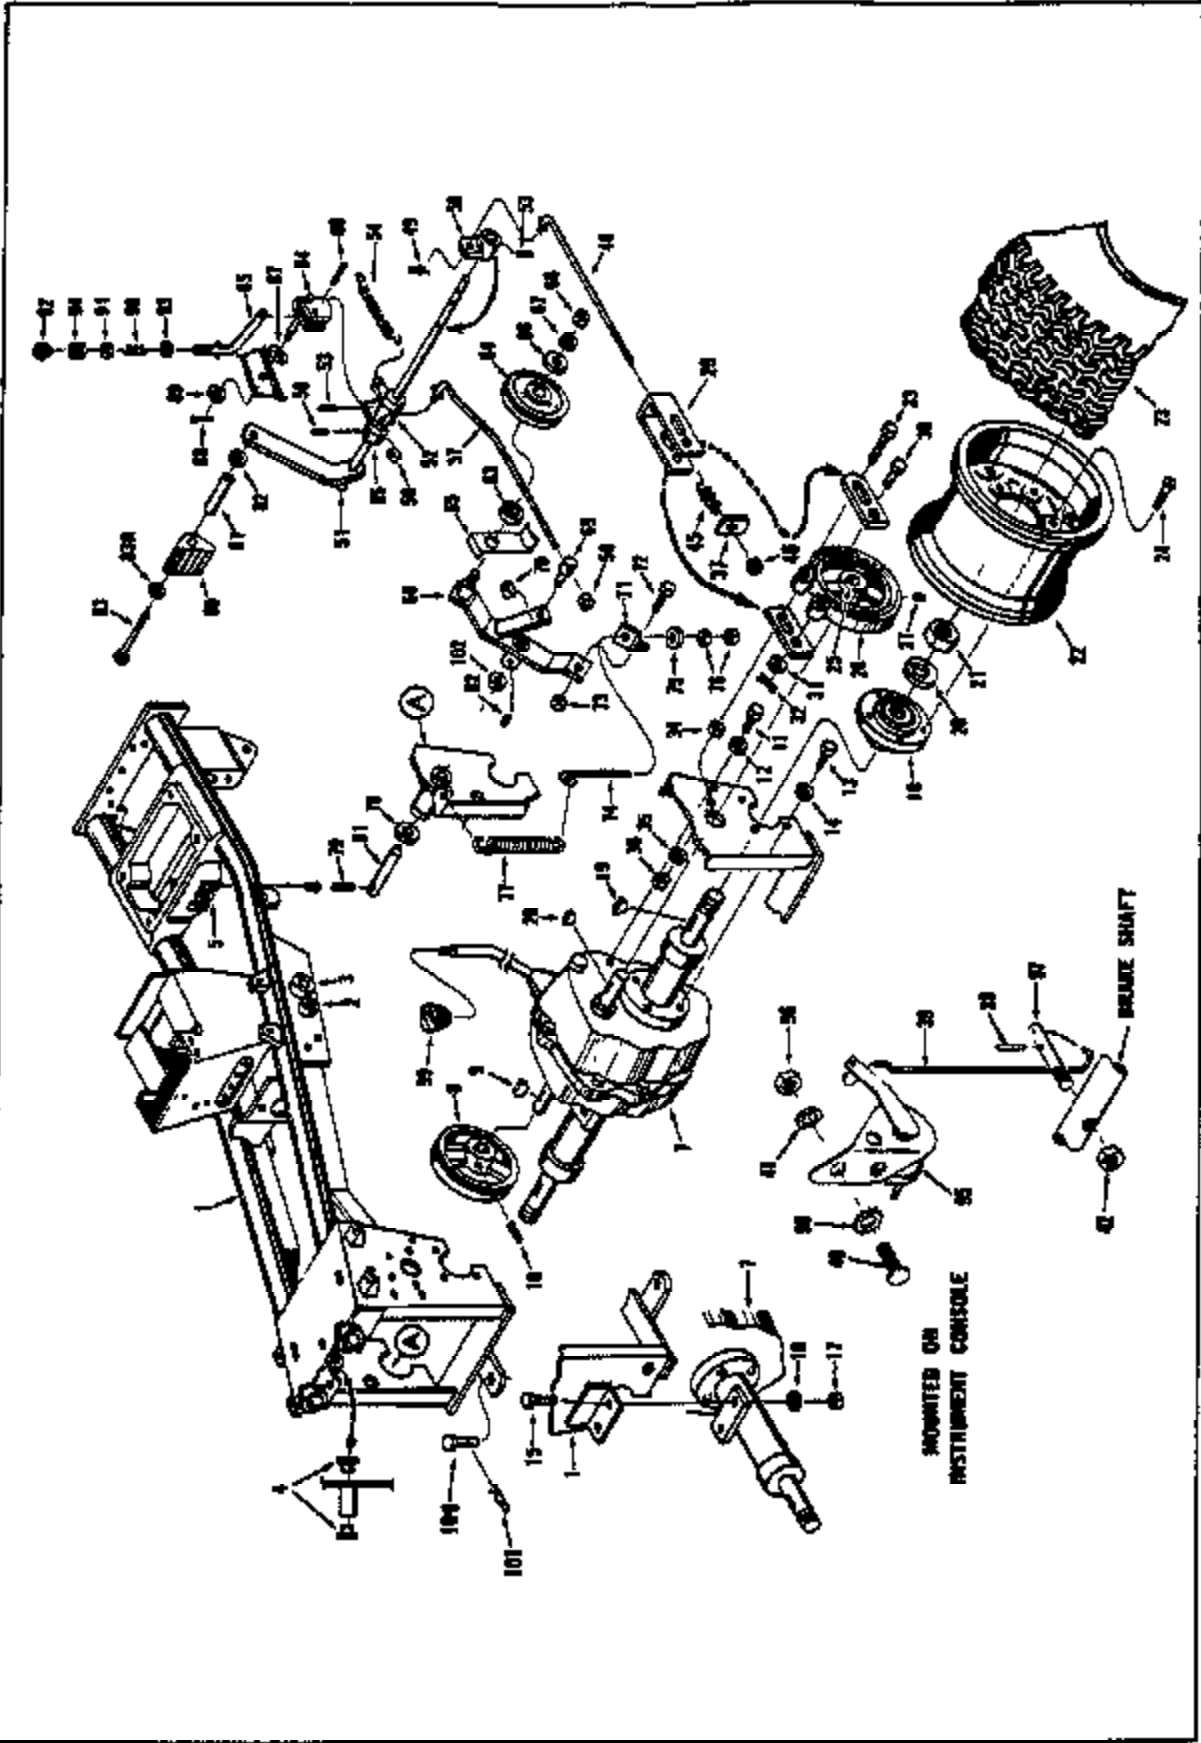

ILLUSTRATION 1 - FRAME, TRANSAXLE & REAR END ASSEMBLY

ALWAYS GIVE SERIAL NUMBER WHEN ORDERING PARTS

PARTS LIST - ILLUSTRATION 1 - TRANSAXLE & REAR END ASSEMBLY