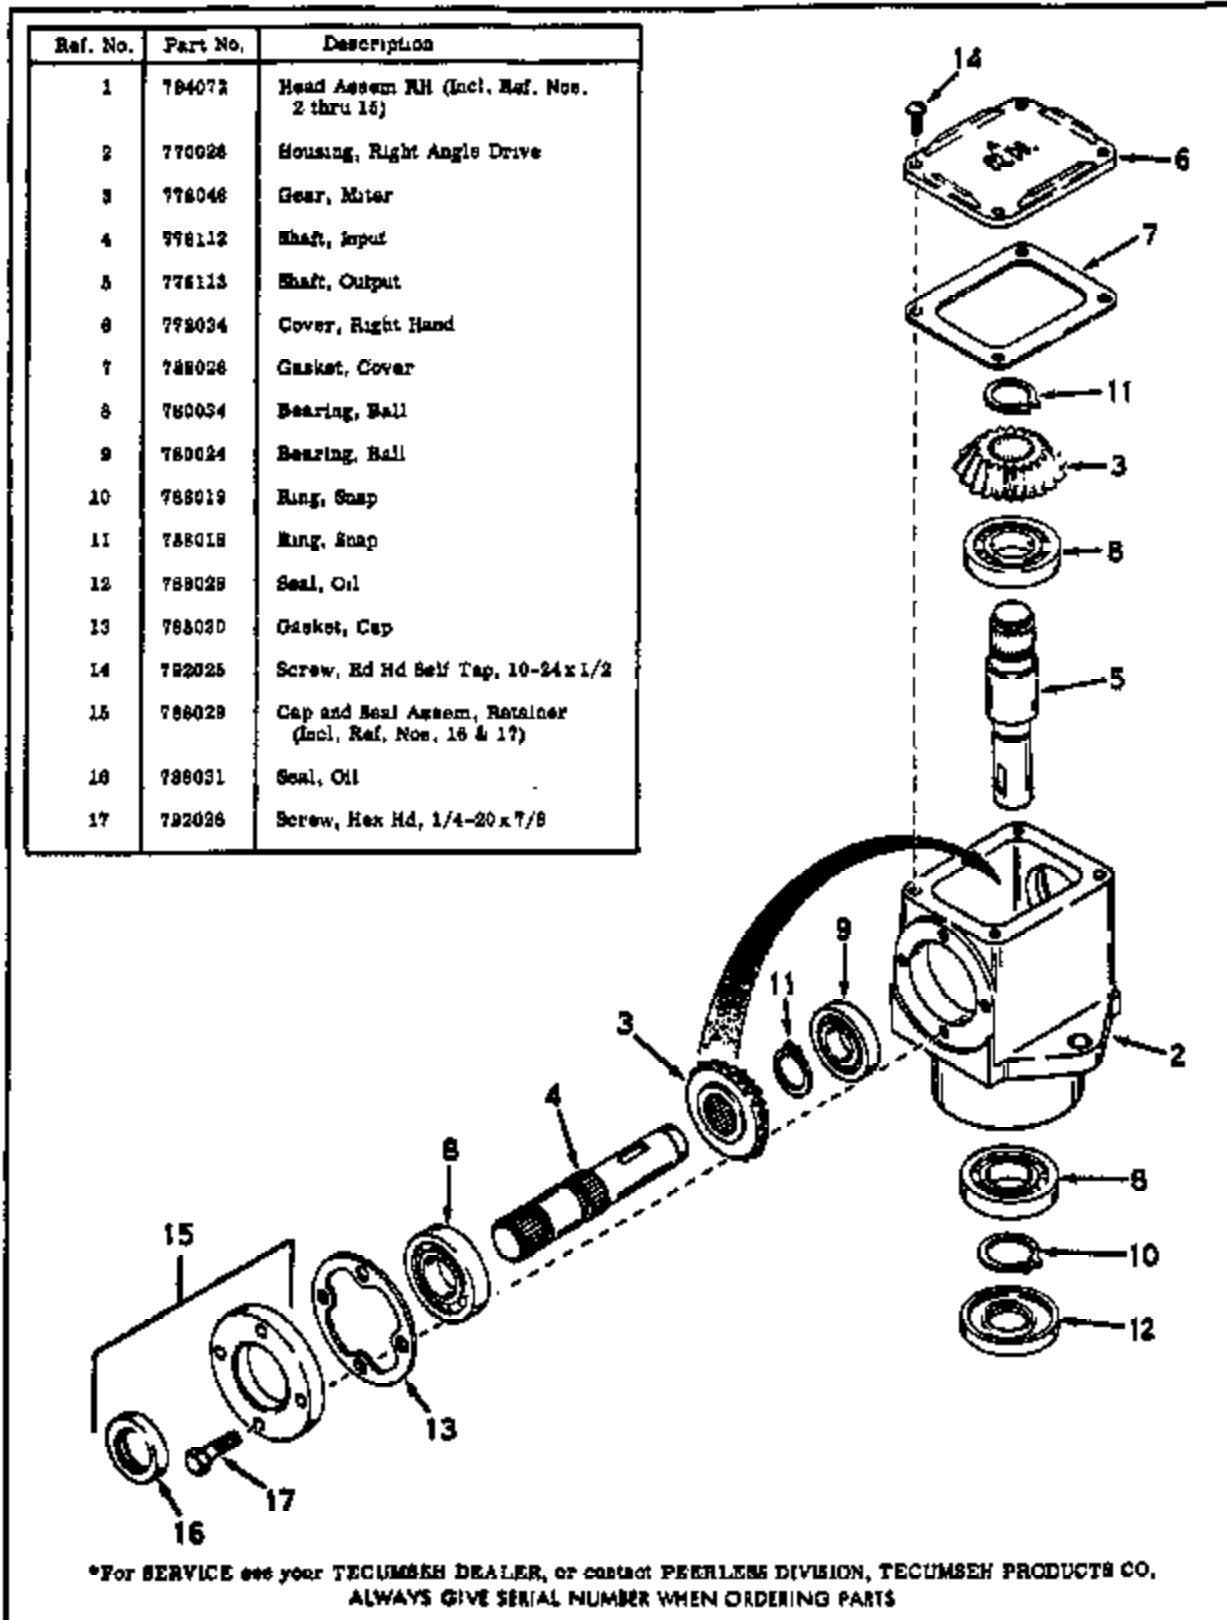

ALWAYS GIVE SERIAL NUMBER WHEN ORDERING PARTS

ILLUSTRATION 8
 RIGHT ANGLE DRIVE HEAD ASSEMBLY
 MODEL No. 2062 - P91 Service No. 794072*

ILLUSTRATION 9 - WIRING

PARTS LIST

Ref. No.	Part No.	Quan.	Description
	121615	1	Wire Harness, (incl Ref. No. 1 through 13)
1		1	Wire, Red, Key Switch to Connector
2		1	Wire, Black, Clutch Switch to Connector
3		1	Wire, Purple, Splice to Connector
4		1	Wire, Tan, Clutch Switch to Clutch
5		1	Wire, Red, Ammeter to Solenoid
6		1	Wire, White, Safety Switch to Solenoid
7		1	Wire, Brown, Splice to Clutch Switch
8		1	Wire, Purple, Key Switch to Splice
9		1	Wire, Yellow, Ammeter to Key Switch
10		1	Wire, White, Key Switch to Clutch Switch