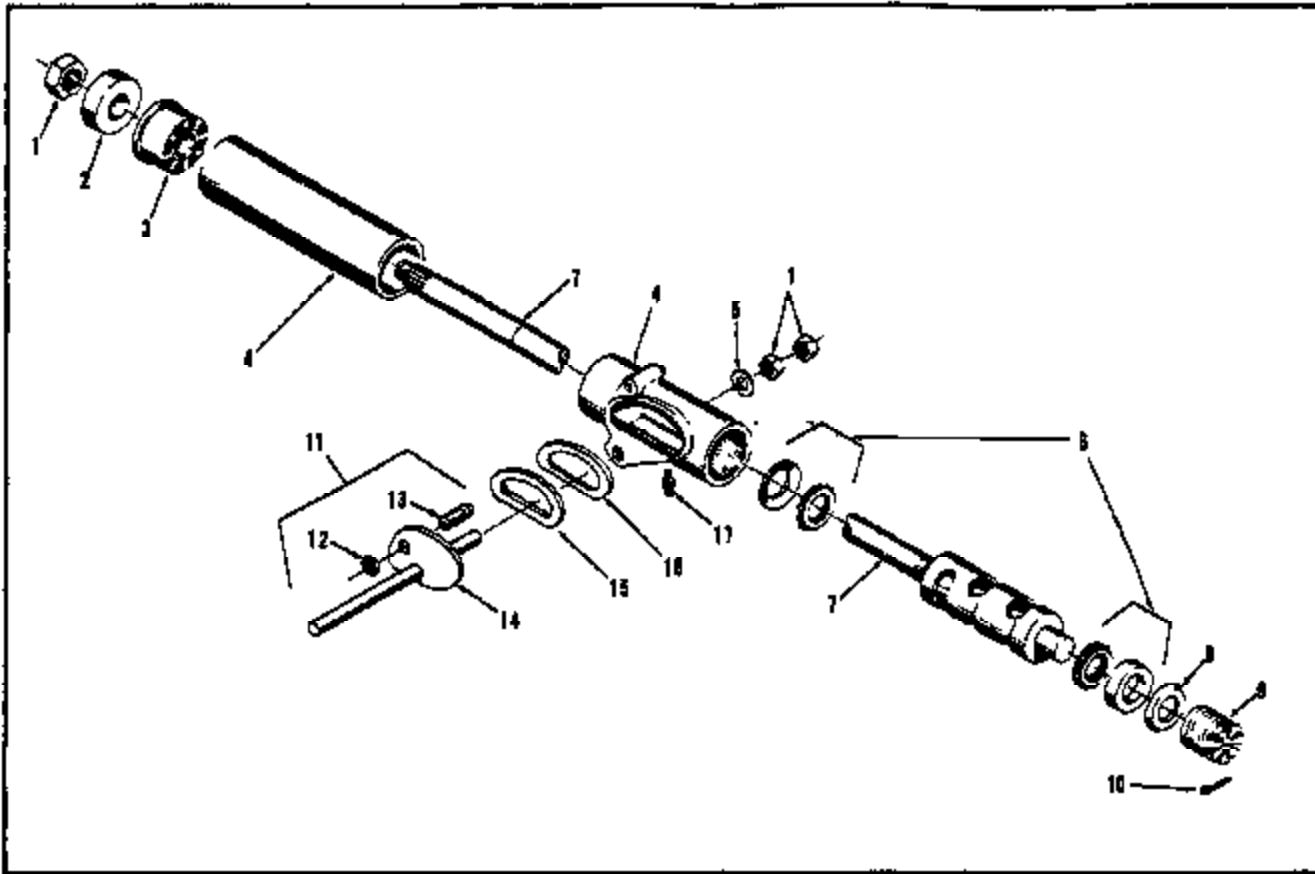

ALWAYS GIVE SERIAL NUMBER WHEN ORDERING PARTS

ILLUSTRATION 8
 RIGHT ANGLE DRIVE HEAD ASSEMBLY
 MODEL No. 2062 - P91 Service No. 794072*

ILLUSTRATION 9 - WIRING

PARTS LIST

Ref. No.	Part No.	Quan.	Description
	121615	1	Wire Harness, (incl Ref. No. 1 through 13)
1		1	Wire, Red, Key Switch to Connector
2		1	Wire, Black, Clutch Switch to Connector
3		1	Wire, Purple, Splice to Connector
4		1	Wire, Tan, Clutch Switch to Clutch
5		1	Wire, Red, Ammeter to Solenoid
6		1	Wire, White, Safety Switch to Solenoid
7		1	Wire, Brown, Splice to Clutch Switch
8		1	Wire, Purple, Key Switch to Splice
9		1	Wire, Yellow, Ammeter to Key Switch
10		1	Wire, White, Key Switch to Clutch Switch

* Not Illustrated

ALWAYS GIVE SERIAL NUMBER WHEN ORDERING PARTS

ILLUSTRATION 10 - STEERING GEAR ASSEMBLY

PARTS LIST

Ref. No.	Part No.	Quan.	Description
	121486	1	Steering Gear Assembly (Incl the following)
1	448828	3	Nut, 5/8-18 Hex Jam
2	548063	1	Cover, Dust
3	548064	1	Bearing, Steering Column
4	500892	1	Steering Gear Housing Assembly
5	548065	1	Washer
6	548066	1	Ball Bearing and Cup Assembly
7	N.S.S.*	1	Cam and Tube Assembly
8	548067	1	Washer, Belleville
9	548068	1	Plug, Steering Gear Adjustment
10	460084	1	Pin, 1/8 x 1/2 Cotter
11	500891	1	Steering Gear Assembly (Incl Ref. 1, 12, 13, and 14)
12	448828	1	Nut, 1/2-20 Hex Jam
13	548068	1	Stud, Lever
14	500890	1	Lever Assembly
15	548070	1	Retainer, Oil Seal
16	548071	1	Oil Seal
17	471219	1	Fitting, Lubrication