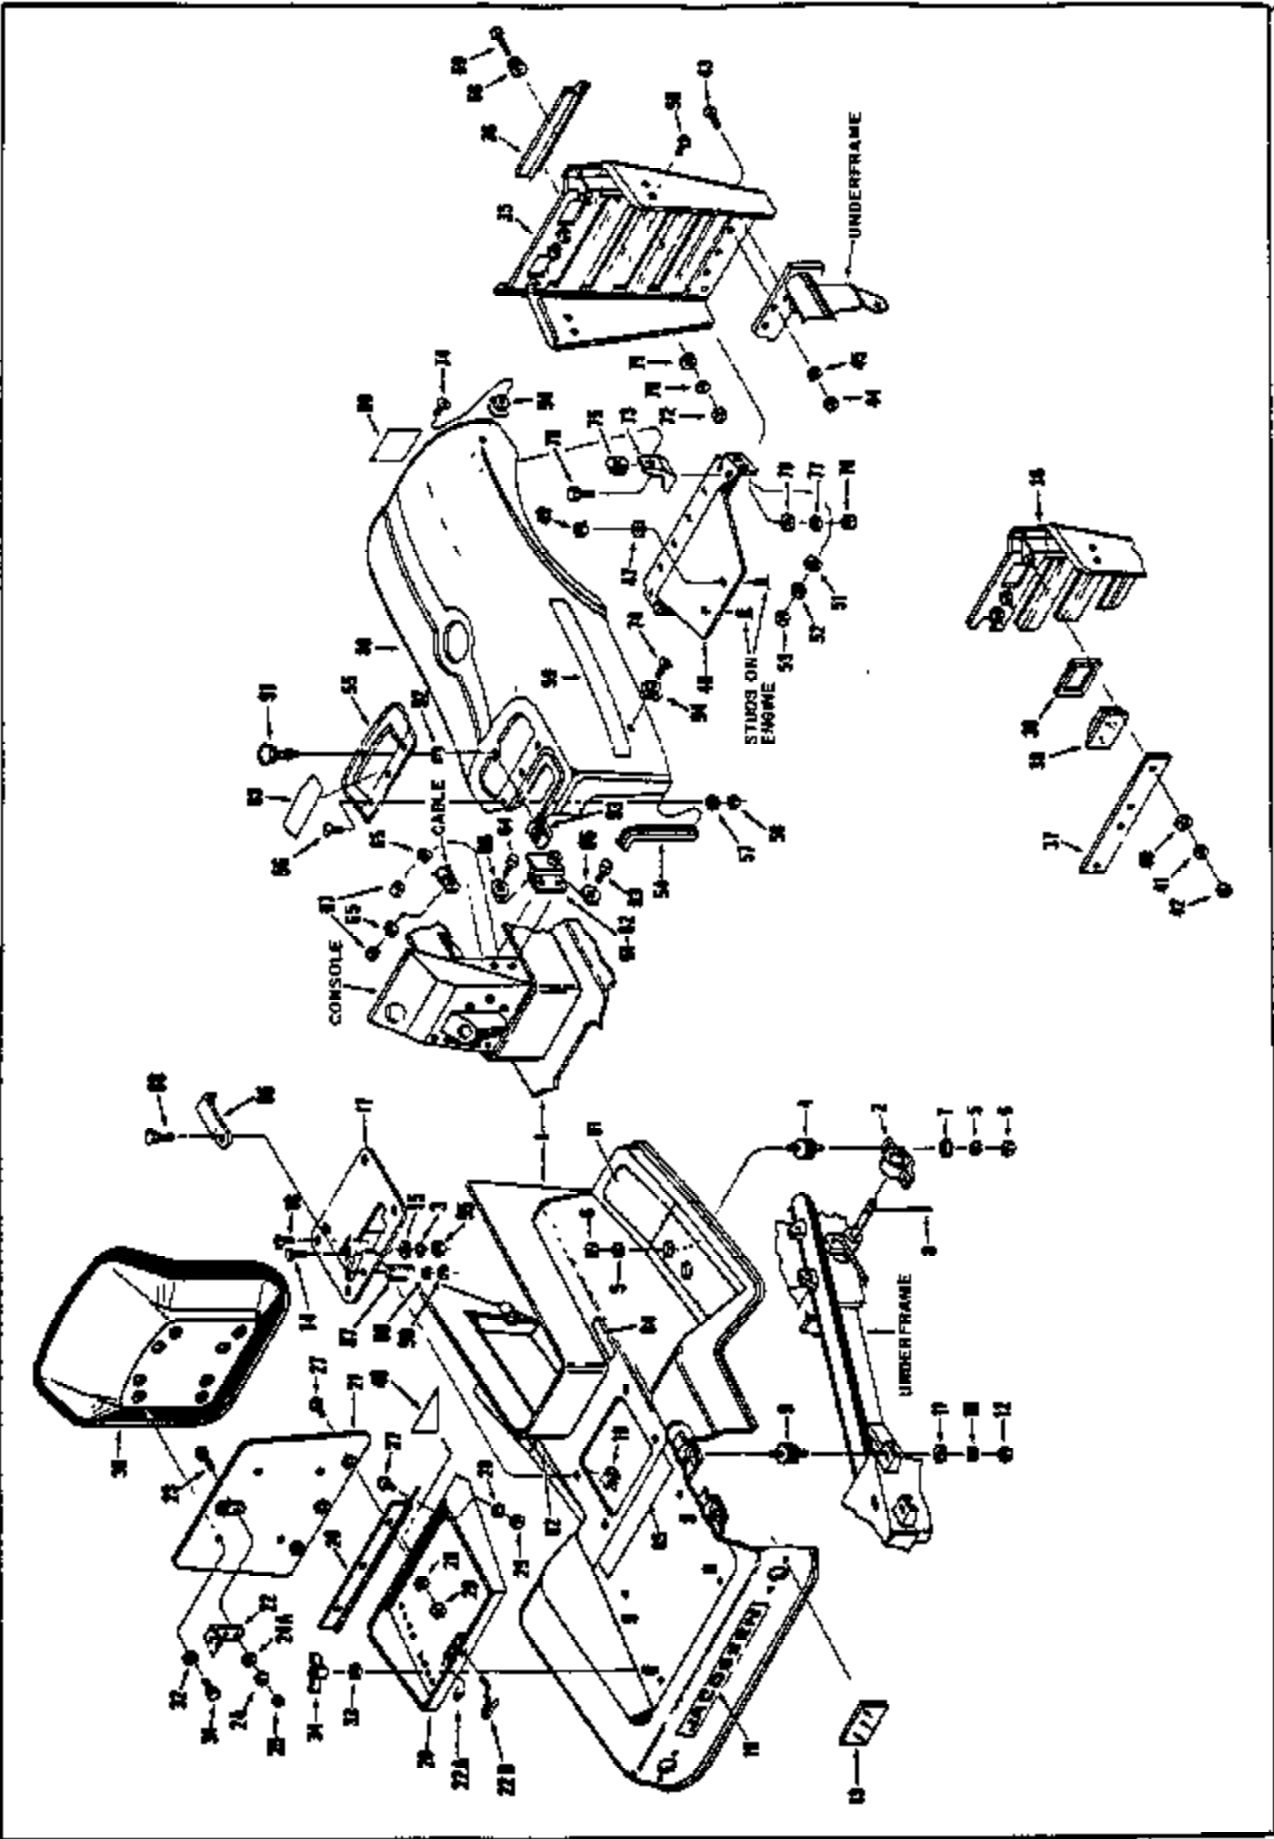

ILLUSTRATION 5 - BODY & SEAT ASSEMBLY

ALWAYS GIVE SERIAL NUMBER WHEN ORDERING PARTS

PARTS LIST - ILLUSTRATION 5 - BODY & SEAT ASSEMBLY