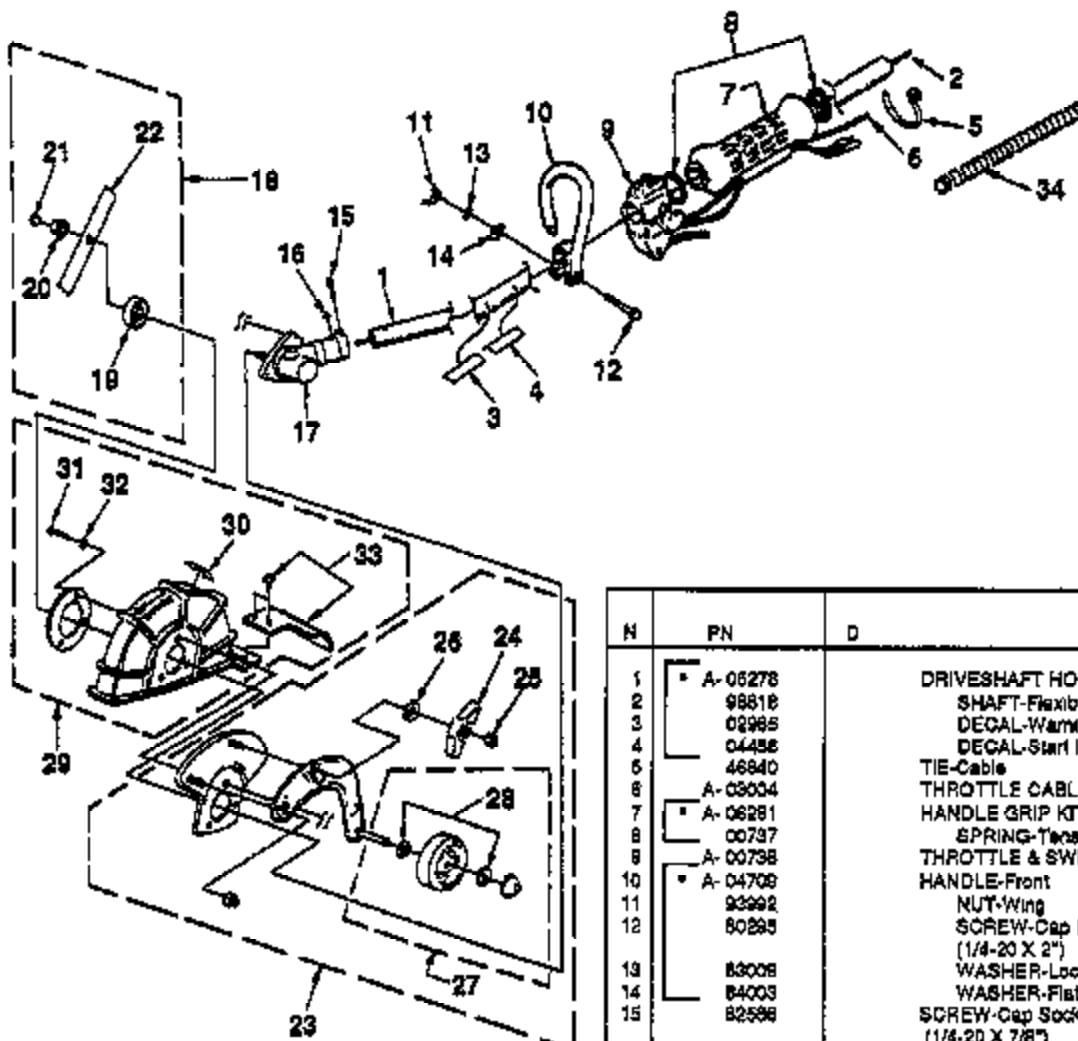

3

N	PN	D	Q
1	A-06262	SHORT BLOCK	1
2	A-04740	CYLINDER & GASKET	1
3	04388	GASKET-Cylinder	1
4	A-05291	PISTON & ROD	1
5	03179	RING-Piston	2
6	04880	SPACER-Bearing	1
7	00118	WASHER-Thrust	2
8	03798	RING-Retaining	1
9	02481	BEARING-Needle	1
10	68250	KEY-Woodruff	1
11	82568	SCREW-Torx Pan Hd. (10-24 X 3/4")	3
12	98767-A	GASKET-Crankcase	1
13	98788-C	GASKET-Muffler	1
14	00775-A	GASKET-Heat Dam	1

Assembles
Ensembles
Assemblages
Bevatze
Composti
Conjuntos

A

4

N	PN	D	Q
1	A-06278	DRIVESHAFT HOUSING	1
2	98818	SHAFT-Flexible	1
3	02988	DECAL-Warning	1
4	04486	DECAL-Start Inst.	1
5	46840	TIE-Cable	1
6	A-03034	THROTTLE CABLE	1
7	A-06281	HANDLE GRIP KIT	1
8	00737	SPRING-Tension	2
9	A-00738	THROTTLE & SWITCH	1
10	A-04708	HANDLE-Front	1
11	93992	NUT-Wing	1
12	80295	SCREW-Cap Hex Hd. (1/4-20 X 2")	1
13	83008	WASHER-Lock	1
14	84003	WASHER-Flat	1
15	82598	SCREW-Cap Socket Hd. (1/4-20 X 7/8")	1
16	86048	SCREW-Sems Hex Hd. (10-24 X 1/2")	1
17	A-04151	GEAR HEAD	1
18	A-06281	BLADE KIT	1
19	04158-A	WASHER-Flanged	1
20	04258	WASHER-Flanged (Lower)	1
21	04277	NUT-Lock	1
22	D-04388	BLADE, 2" X 8" (Qty -2)	1
23	A-06280	SUPPORT ARM ASSEMBLY	1
24	06364	KNOB-Adjusting	1
25	81182	NUT-Hex	1
26	84010	WASHER-Flat	1
27	A-06279	WHEEL KIT	1
28	84010	WASHER-Flat	2
29	A-06277	GUARD KIT	1
30	03871	DECAL-Warning	1
31	82893	SCREW-Hex Hd (10-24 X 5/8")	3
32	83048	WASHER-Lock (#10)	3
33	A-06298	FLAP KIT	1
34	00684	SLEEVING (Cut length to 10")	1