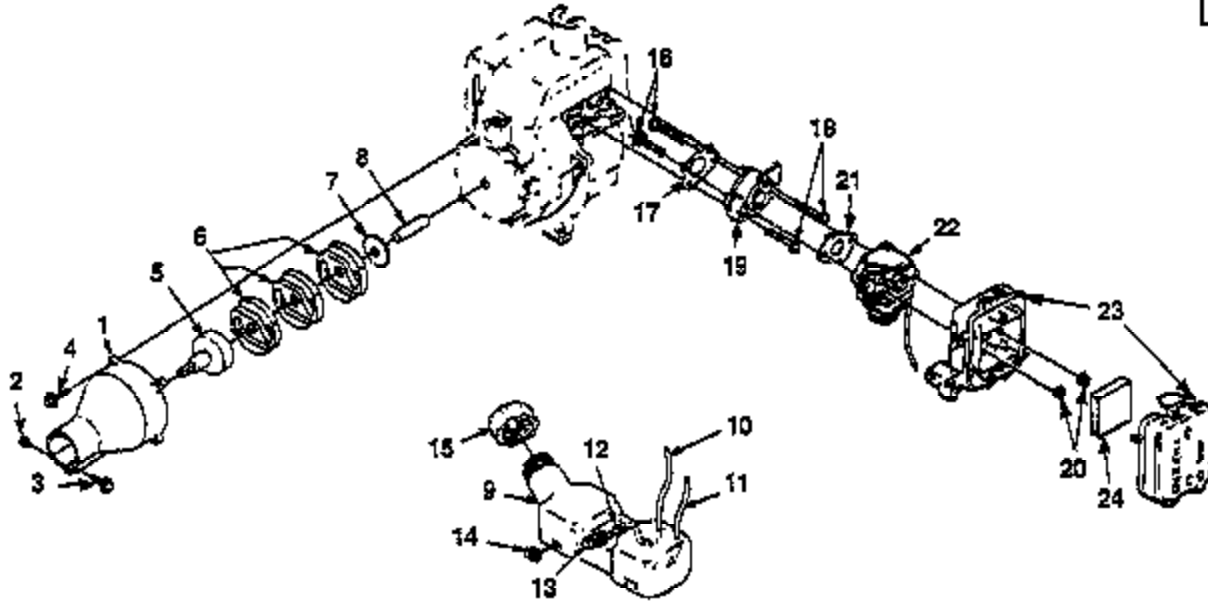

N	PN	D	Q
1	*A-04937	MUFFLER-Complete	1
2	88060	SCREW-Sems Hex Hd. (10-24 X 2 1/8")	2
3	A-04788	COVER-Muffler	1
4	82367	SCREW	1
5	04790	SCREEN-Spark	1
6	04786	SPACER-Muffler	2
7	98783	PLATE-Reinforcing	1
8	04710	MUFFLER BODY	1
9	88786-C	GASKET-Muffler	1
10	A-00581	LEAD-Electrical	1
11	04018-04	RETAINING RING	1
12	04018-01	CUP-Starter	1
13	04018-03	SPRING-Starter	1
14	04018-02	PAWL-Starter	1
15	04023	COWLING-Engine	1
16	82541	SCREW-Thread Forming (#10 X 1/2")	1
E	*A-04089	STARTER-Complete	1
17	04089-05	PULLEY-Starter	1
18	04089-06	SPRING-Recoid	1
19	04089-01	HOUSING-Starter	1
20	04089-02	GRIP-Starter	1
21	04089-03	ROPE-Starter	1
22	04089-04	SCREW-Set	1

N	PN	D	Q
23	01183	BULB-Air Purge	1
24	01439-32	RUBBER TUBING (6")	1
25	*A-04017-1A	CRANKCASE COVER	1
26	04018-B	SHAFT-Starter	1
27	04589	SPACER	1
28	82538	SCREW-Thread Form. (10-24 X 3/4")	4
29	98792	BUMPER-Rubber	1
30	98787-A	GASKET-Crankcase	1
31	**	SHORT BLOCK	1
32	A-04168	ROTOR & STARTER PAWL	1
33	95479-A	WASHER-Flat	1
34	82538	SCREW-Thread Form. (10-24 X 3/4")	4
35	A-02576-D	HOUSING-Engine w/Decals	1
36	82540	SCREW-Thread Form (8-32 X 1")	2
C	*A-04448	IGNITION KIT	1
37	94711-C9	MODULE	1
38	A-33055	TERMINAL & COVER	1
39	98169-S	SPARK PLUG (DJ-7Y)	1
40	02861	TAB-Male	1

2

N	PN	D	Q
1	*A-02986-A	TUBE ADAPTOR KIT	1
2	81208	NUT-Hex (10-24)	1
3	88054	SCREW-Sems Hex Hd. (10-24 X 1 1/4")	1
4	88062	SCREW-Sems Hex Hd. (10-24 X 7/8")	4
5	*A-04655	DRUM & CONNECTOR	1
6	00242	CLUTCH	3
7	03372	WASHER-Clutch	1
8	03588-1	SPACER	1
9	*A-04858	FUEL TANK	1
10	01499-17	TUBING-Rubber (4 1/4")	1
11	94772-30	TUBING-Rubber (7 1/2")	1
12	98268-A	CLAMP-Wire	1
13	49422	FILTER-Fuel	1
14	98762	BUMPER-Rubber	3
15	A-00982-A	CAP-Fuel Tank	1
16	04474	SCREW-Hex Hd. (10-24 X 2 1/4")	2
17	00775-A	GASKET-Heat Dam	1
18	82548-1	SCREW-Tapste, Torx (10-24 X 1")	2
19	00864-B	HEAT DAM	1
20	81208	NUT-Hex (10-24)	2
21	98759-A	GASKET-Carburetor	1
22	A-02907	CARBURETOR (Walbro)	1
23	*A-04449	AIR FILTER KIT	1
24	D-98760-A	FILTER-Air	1