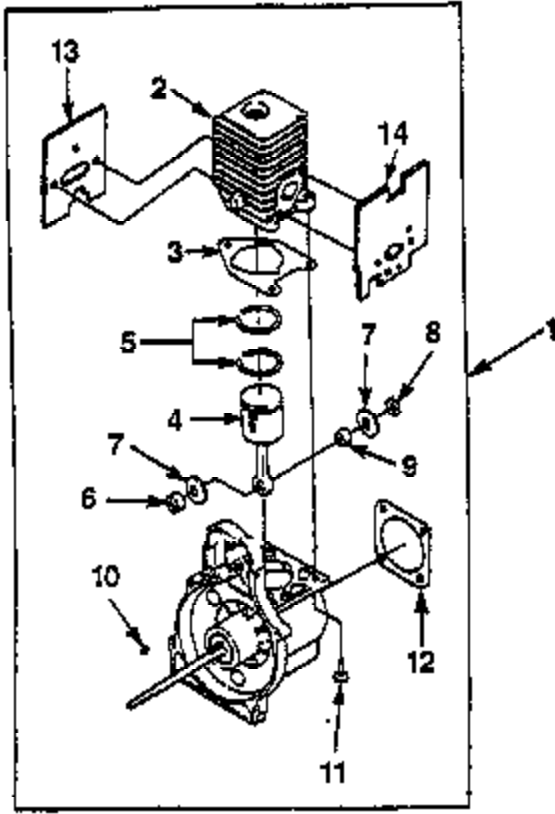

N	PN	D	Q
23	01183	BULB-Air Purge	1
24	01439-32	RUBBER TUBING (6")	1
25	*A-04017-1A	CRANKCASE COVER	1
26	04018-B	SHAFT-Starter	1
27	04589	SPACER	1
28	82538	SCREW-Thread Form. (10-24 X 3/4")	4
29	98792	BUMPER-Rubber	1
30	98787-A	GASKET-Crankcase	1
31	**	SHORT BLOCK	1
32	A-04168	ROTOR & STARTER PAWL	1
33	95479-A	WASHER-Flat	1
34	82538	SCREW-Thread Form. (10-24 X 3/4")	4
35	A-02576-D	HOUSING-Engine w/Decals	1
36	82540	SCREW-Thread Form (8-32 X 1")	2
C	*A-04448	IGNITION KIT	1
37	94711-C9	MODULE	1
38	A-33055	TERMINAL & COVER	1
39	98169-S	SPARK PLUG (DJ-7Y)	1
40	02861	TAB-Male	1

2

N	PN	D	Q
1	*A-02986-A	TUBE ADAPTOR KIT	1
2	81208	NUT-Hex (10-24)	1
3	88054	SCREW-Sems Hex Hd. (10-24 X 1 1/4")	1
4	88062	SCREW-Sems Hex Hd. (10-24 X 7/8")	4
5	*A-04655	DRUM & CONNECTOR	1
6	00242	CLUTCH	3
7	03372	WASHER-Clutch	1
8	03588-1	SPACER	1
9	*A-04858	FUEL TANK	1
10	01499-17	TUBING-Rubber (4 1/4")	1
11	94772-30	TUBING-Rubber (7 1/2")	1
12	98268-A	CLAMP-Wire	1
13	49422	FILTER-Fuel	1
14	98762	BUMPER-Rubber	3
15	A-00982-A	CAP-Fuel Tank	1
16	04474	SCREW-Hex Hd. (10-24 X 2 1/4")	2
17	00775-A	GASKET-Heat Dam	1
18	82548-1	SCREW-Tapste, Torx (10-24 X 1")	2
19	00864-B	HEAT DAM	1
20	81208	NUT-Hex (10-24)	2
21	98759-A	GASKET-Carburetor	1
22	A-02907	CARBURETOR (Walbro)	1
23	*A-04449	AIR FILTER KIT	1
24	D-98760-A	FILTER-Air	1

Assemblies  
Ensembles  
Assemblages  
Bauesätze  
Composi  
Conjuntos  
Conjuntos

3

N	PN	D	Q
1	A-06262	SHORT BLOCK	1
2	A-04740	CYLINDER & GASKET	1
3	04388	GASKET-Cylinder	1
4	A-05291	PISTON & ROD	1
5	03179	RING-Piston	2
6	04880	SPACER-Bearing	1
7	00118	WASHER-Thrust	2
8	03798	RING-Retaining	1
9	02481	BEARING-Needle	1
10	68250	KEY-Woodruff	1
11	82568	SCREW-Torx Pan Hd. (10-24 X 3/4")	3
12	98767-A	GASKET-Crankcase	1
13	98788-C	GASKET-Muffler	1
14	00775-A	GASKET-Heat Dam	1