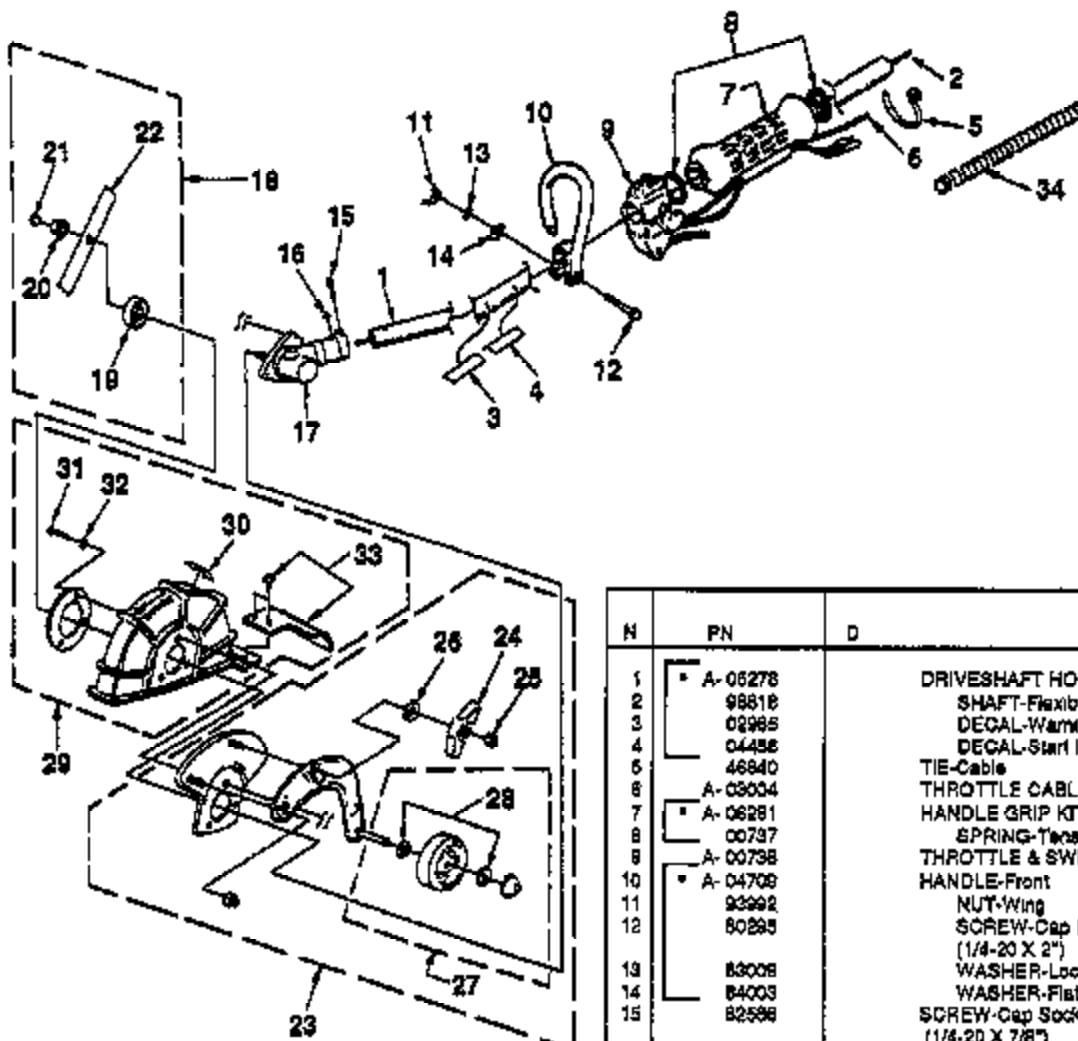

Assembles  
Ensembles  
Assemblages  
Bevatze  
Composti  
Conjuntos

A

4

N	PN	D	Q
1	A-06278	DRIVESHAFT HOUSING	1
2	98818	SHAFT-Flexible	1
3	02988	DECAL-Warning	1
4	04486	DECAL-Start Inst.	1
5	46840	TIE-Cable	1
6	A-03034	THROTTLE CABLE	1
7	A-06281	HANDLE GRIP KIT	1
8	00737	SPRING-Tension	2
9	A-00738	THROTTLE & SWITCH	1
10	A-04708	HANDLE-Front	1
11	93992	NUT-Wing	1
12	80295	SCREW-Cap Hex Hd. (1/4-20 X 2")	1
13	83008	WASHER-Lock	1
14	84003	WASHER-Flat	1
15	82598	SCREW-Cap Socket Hd. (1/4-20 X 7/8")	1
16	86048	SCREW-Sems Hex Hd. (10-24 X 1/2")	1
17	A-04151	GEAR HEAD	1
18	A-06281	BLADE KIT	1
19	04158-A	WASHER-Flanged	1
20	04258	WASHER-Flanged (Lower)	1
21	04277	NUT-Lock	1
22	D-04388	BLADE, 2" X 8" (Qty -2)	1
23	A-06280	SUPPORT ARM ASSEMBLY	1
24	06364	KNOB-Adjusting	1
25	81182	NUT-Hex	1
26	84010	WASHER-Flat	1
27	A-06279	WHEEL KIT	1
28	84010	WASHER-Flat	2
29	A-06277	GUARD KIT	1
30	03871	DECAL-Warning	1
31	82893	SCREW-Hex Hd (10-24 X 5/8")	3
32	83048	WASHER-Lock (#10)	3
33	A-06298	FLAP KIT	1
34	00684	SLEEVING (Cut length to 10")	1