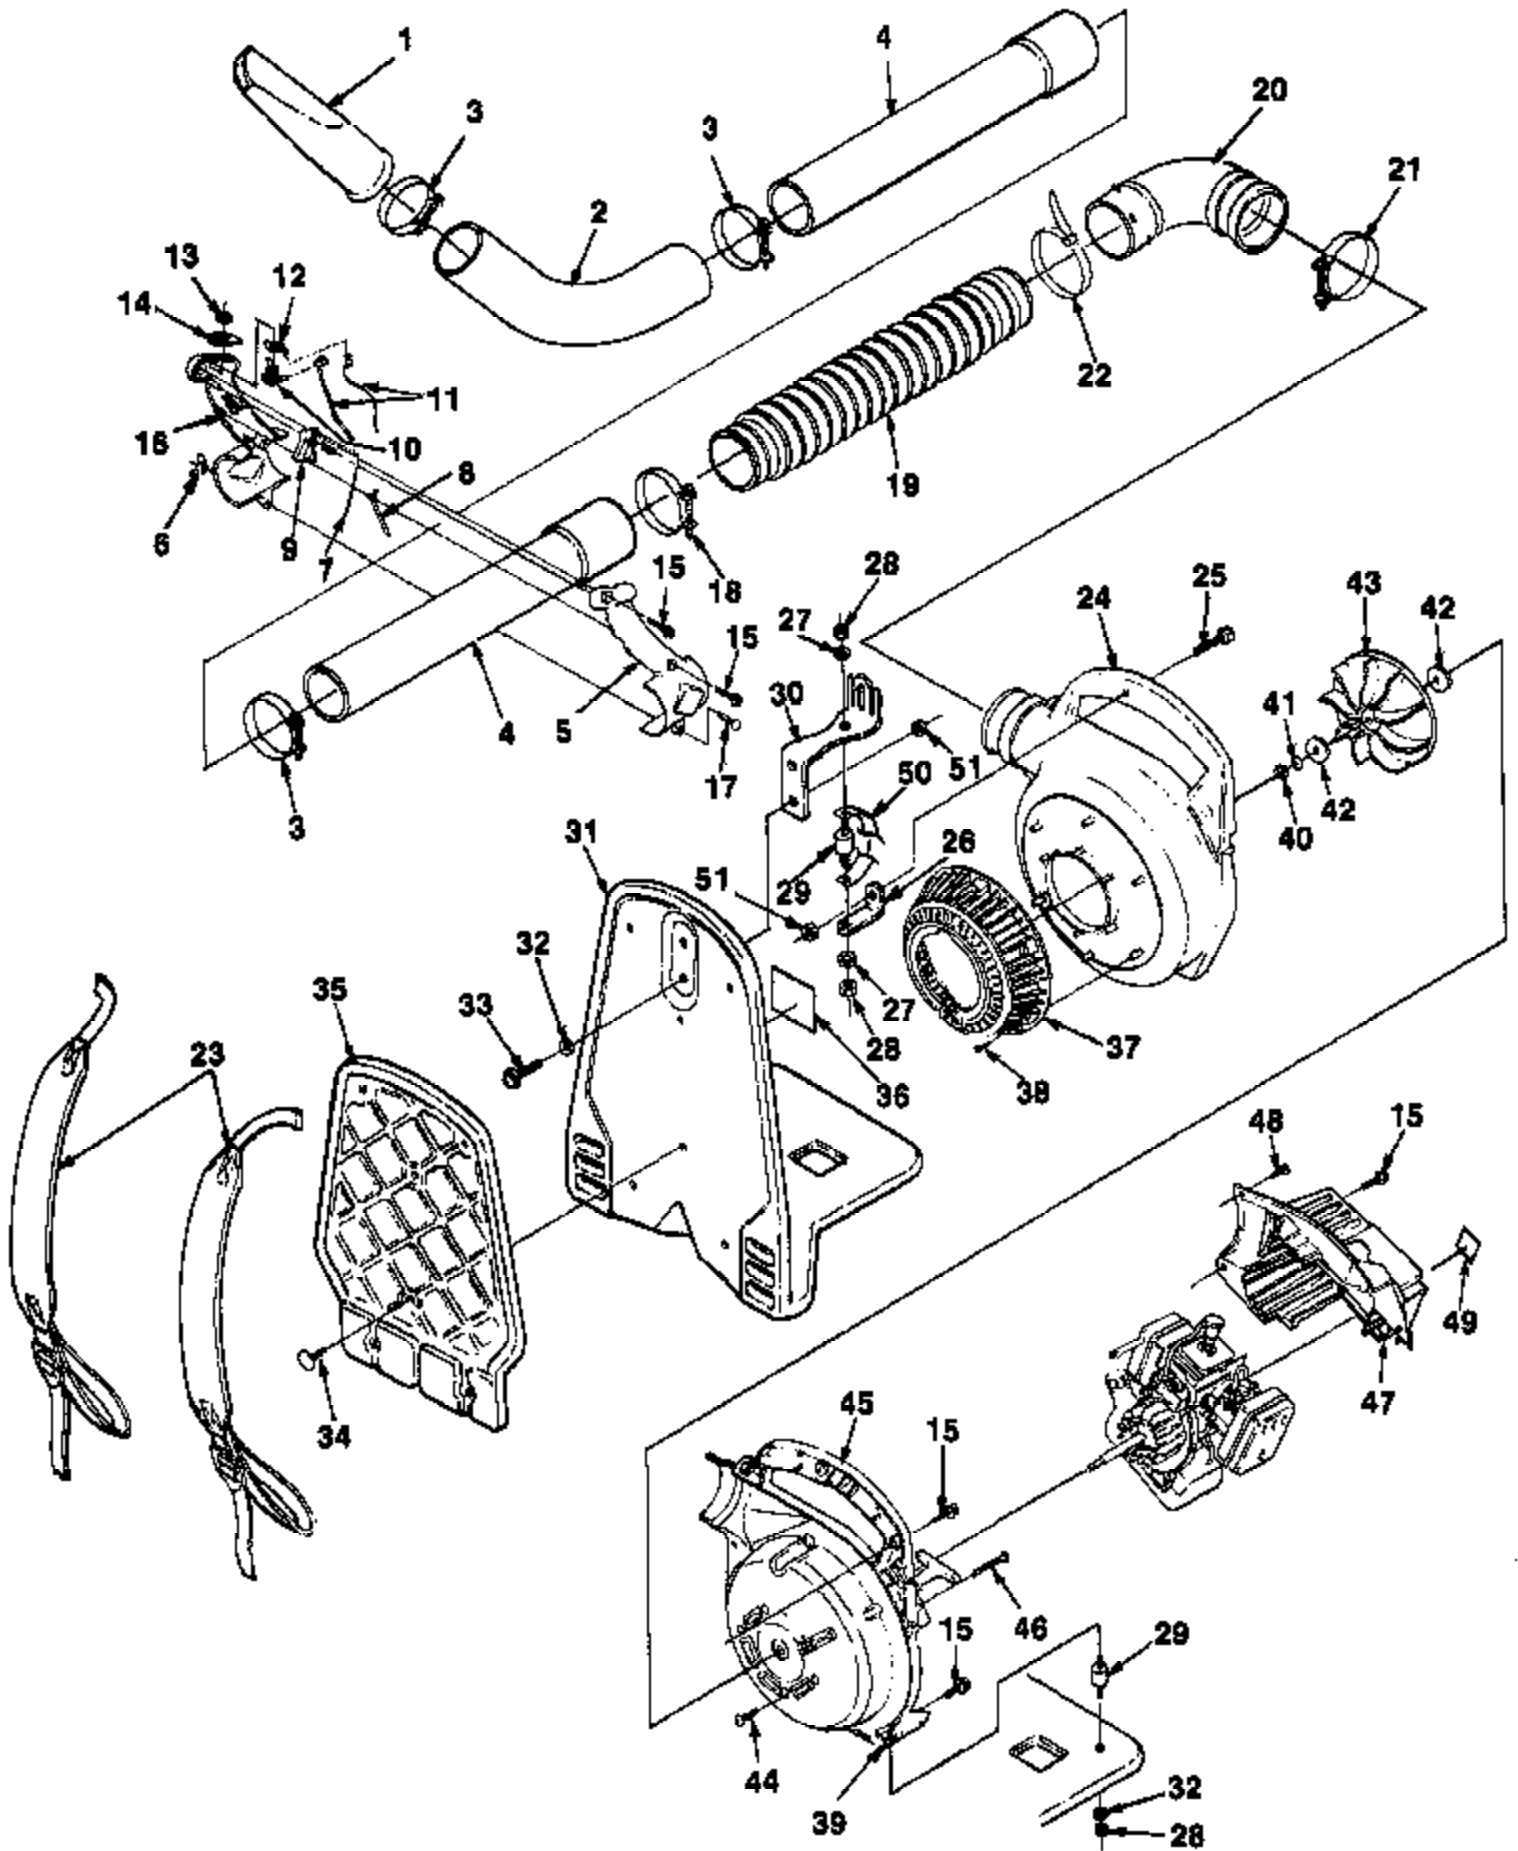

ACCESSORIES

Part No.	Description
98052	Starter Rope- #3 1/2 (250' Reel)
24982-01	T-25 Torx bit (1/4" shank)
24982-02	T-25 Torx bit (5/16" shank)
17789	Carburetor Repair Tool Kit
JA-31316-4	Surface Gap Plug Ignition Tester
23488-C	Thread Locking Compound
22486	Shim (.015") - Air gap
22828	Internal Snap Ring Pliers
A-02515	Gutter Maintenance Kit
	Includes:
97581	Plastic Tubings (2-3 ft. sections)
97580	Plastic Elbows (2)
64598	Safety Goggles

Ref #	Part Number	Qty	Description
98052	98052	1	Starter Rope- #3 1/2 (250' Reel)
2498201	2498201	1	T-25 Torx bit (1/4" shank)
2498202	2498202	1	T-25 Torx bit (5/16" shank)
17789	17789	1	Carburetor Repair Tool Kit
JA313164	JA313164	1	Surface Gap Plug Ignition Tester
23488C	23488C	1	Thread Locking Compound
22486	22486	1	Shim (.015")- Air gap
22828	22828	1	Internal Snap Ring Pilers
A-02515	A02515	1	Gutter Maintenance Kit
97581	97581	1	Plastic Tubings (2-3 ft. sections)
97580	97580	1	Plastic Elbows (2)
64598	64598	1	Safety Goggles