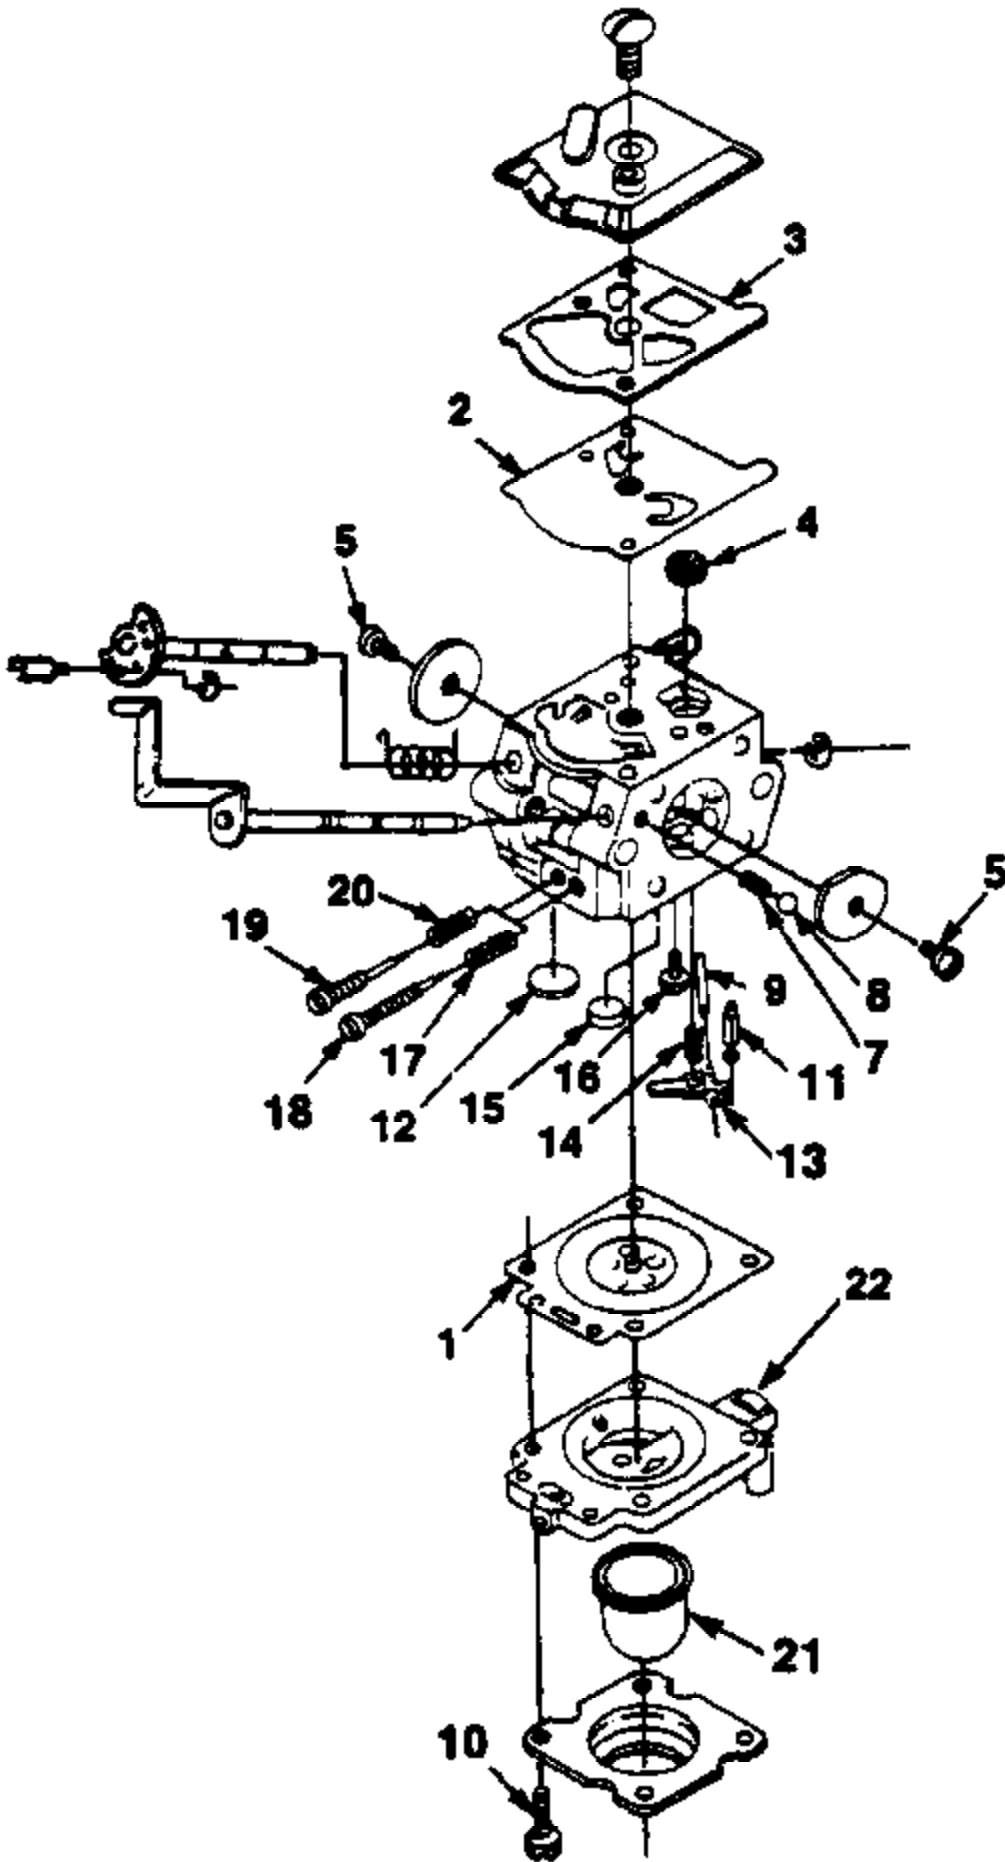

Ref #	Part Number	Qty	Description
1	A00285	1	GASKET KIT
2	A00285	1	GASKET KIT
3	A00285	1	GASKET KIT
4	A02620	1	REPAIR KIT
5	A02620	1	REPAIR KIT
	A02620	1	REPAIR KIT
7	A02620	1	REPAIR KIT
8	A02620	1	REPAIR KIT
9	A02620	1	REPAIR KIT
10	A02620	1	REPAIR KIT
11	A02620	1	REPAIR KIT
12	A02620	1	REPAIR KIT
13	A02620	1	REPAIR KIT
14	A02620	1	REPAIR KIT
15	A02620	1	REPAIR KIT
16	A02620	1	REPAIR KIT
17	A02620	1	REPAIR KIT
18	A02620	1	REPAIR KIT
19	A02620	1	REPAIR KIT
20	A02620	1	REPAIR KIT
21	01201	1	PRIMER BULB
22	A01199	1	PRIMER BASE KIT