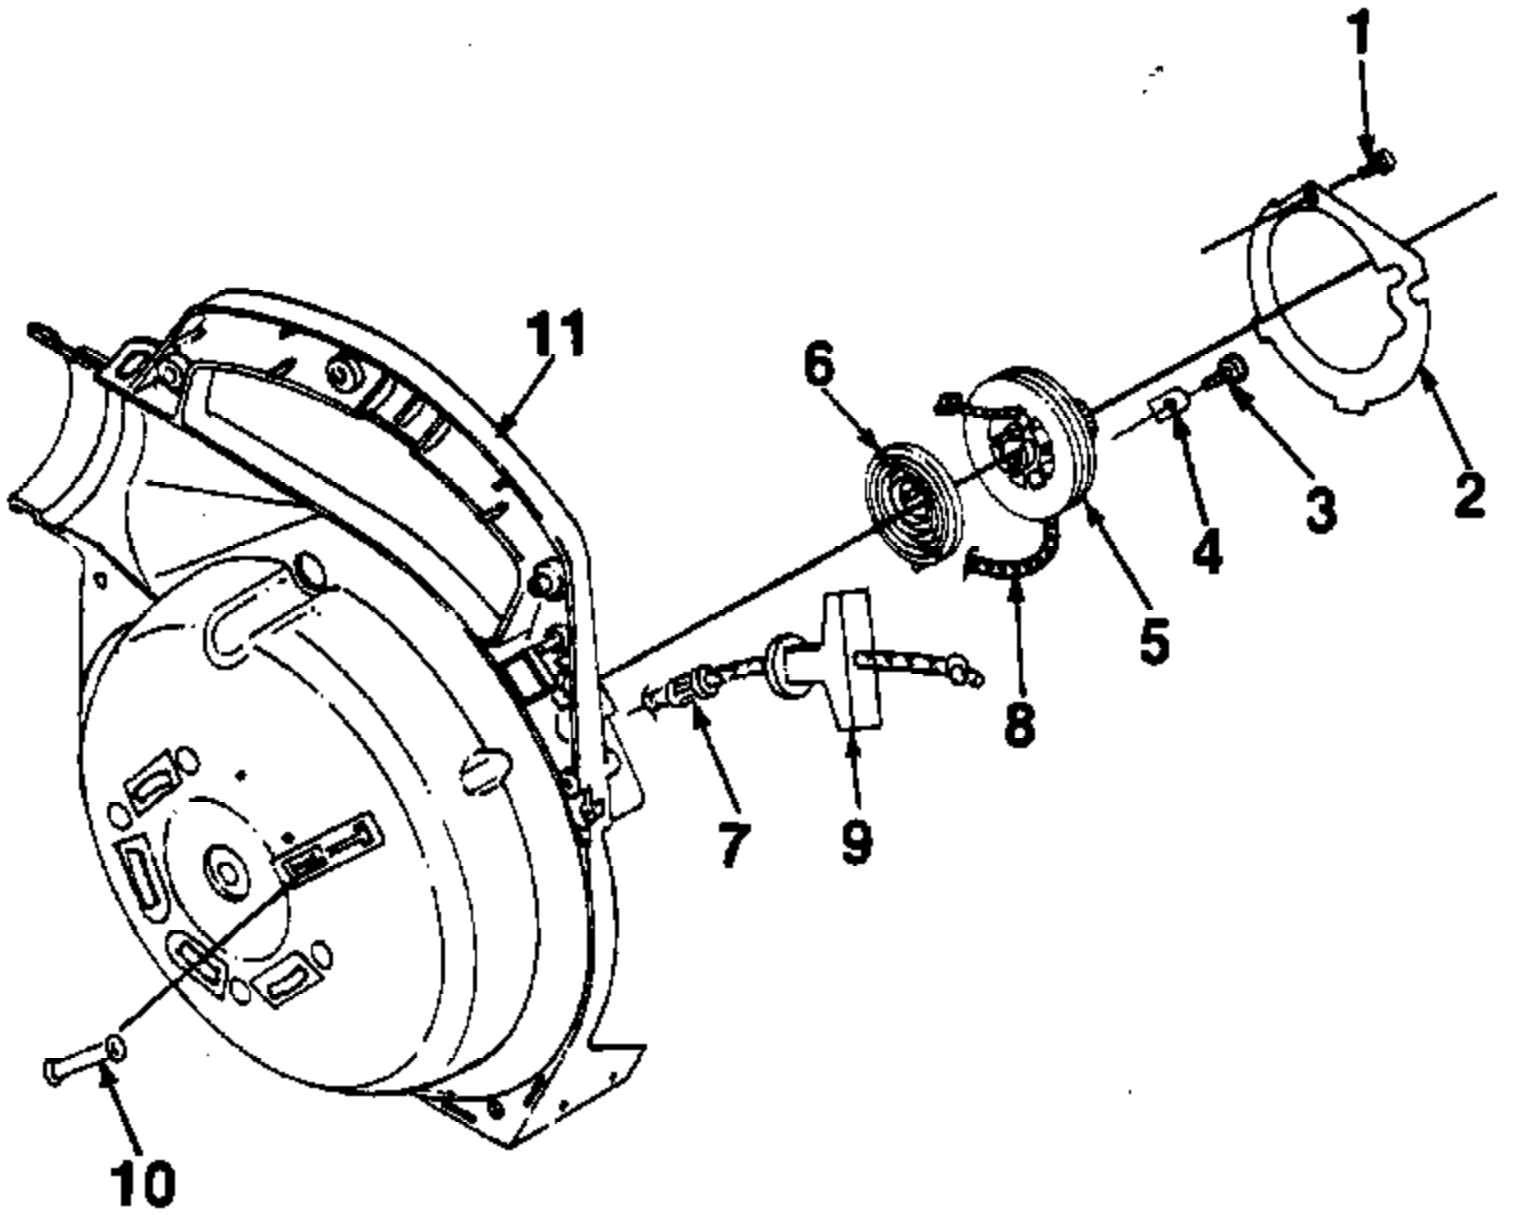

Ref #	Part Number	Qty	Description
1	82528	1	SCREW- Thd. forming (#6-19 x 3/4")
2	00374	1	PLATE- Rotor
3	82511	1	SCREW- Thd. forming (10 x 1/2")
4	98791	1	BRACKET- Retaining
5	98770	1	PULLEY- Starter
6	A98773	1	SPRING & CONTAINER
7	969811A	1	BUSHING- Starter
8	97899	1	ROPE- Starter 46"
9	70211	1	GRIP- Starter rope
10	00364	1	BUSHING- Starter rope
11	A00814D	1	HOUSING-Volute (inner) w/decals