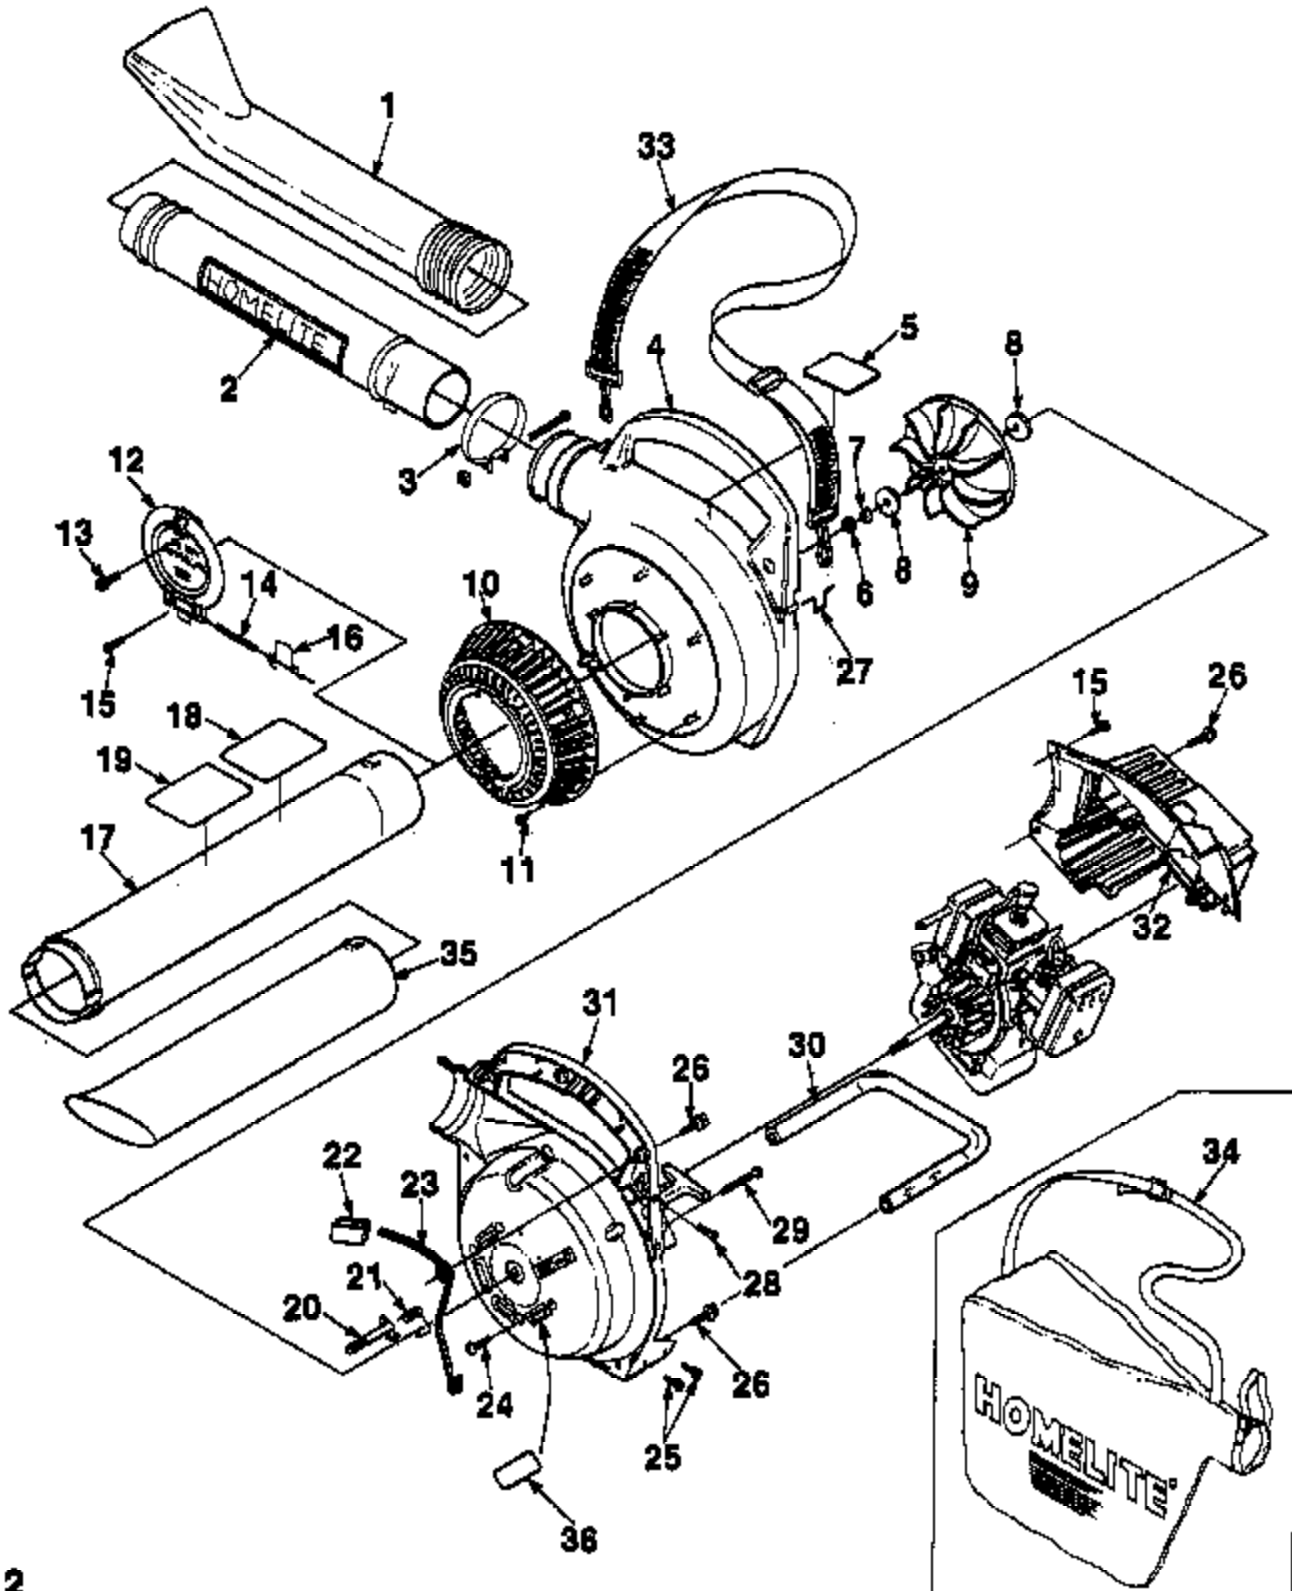

FIGURE 1

HB-180 HB-180V

PARTS LIST - FIGURE 1

NO.	PART NO.	DESCRIPTION	QTY.
1	00373	NOZZLE- Sweeper	1
2	A-00398-A	TUBE w/DECAL	1
3	00433	CLAMP	1
4	00316	HOUSING- Volute (outer)	1
5	00375	DECAL- Warning	1
6	81117	NUT- Hex 5/16-24	1
7	70788	WASHER- Belleville #10	1
8	00380	WASHER- Fan	2
9	00318	FAN- Blower	1
10	00320	GRILLE- Blower Vao	1
11	82528	SCREW- Thd forming (#8-18 x 3/4)	8
12	00319	COVER- Access	1
13	82312	SCREW- Thd Rolling #10 x 5/8	1
14	00364	PIN- Cover hinge	1
15	82378	SCREW- Thd forming #8 x 1/2	1
16	00371	SPRING- Access Cover	1
17	A-00386	TUBE w/DECAL (Inner) 180V Only	1
		Includes:	
18	00378	DECAL (180V Only)	1
19	00819	DECAL- Warning 180V Only	1
20	00388	LATCH- Throttle	1
21	00370	SPRING- Throttle latch	1
22	00367	TRIGGER- Throttle	1
23	00389	LEVER- Throttle	1
24	82608	SCREW- Thd Forming	1
25	82348	SCREW- Tapping pan #8 x 1/2	4
26	70771	SCREW- Thd forming #10 x 3/4	1
27	00988	LOOP- Wire	1
28	82148	SCREW- Flt. hd. #8-32 x 5/8	1
29	JA-41680-3	SCREW- Hex hd. #10 x 1 5/8	1
30	00383	HANDLE- Lower (180V Only)	1
31	00315	HOUSING- Volute (inner)	1
32	00321	SHROUD	1
33	DA-88138-A	STRAP- Shoulder	1
34	A-00382	BAG- Leal (180V Only)	1
35	00363-1	TUBE- (outer) 180V Only	1
36	A-00613	KIT- Sealing	1

**HB-180
HB-180V**

FIGURE 3

PARTS LIST - FIGURE 3

NO.	PART NO.	DESCRIPTION	QTY.
1	82526	SCREW- Thread Forming (#8-19 x 3/4 lg.)	1
2	00374	PLATE- Rotor	1
3	82511	SCREW- Thd forming 10 x 1/2	1
4	98791	BRACKET- Retaining	1
5	98770	PULLEY- Starter	1
6	A-98773	SPRING & CONTAINER	1
7	A-97798	BUSHING- Starter	1
8	97890	ROPE- Starter 48"	1
9	70211	GRIP- Starter rope	1
10	00384	BUSHING- Starter rope	1
11	00378	CLIP- Retainer	1
12	00315	HOUSING- Volute (inner)	1