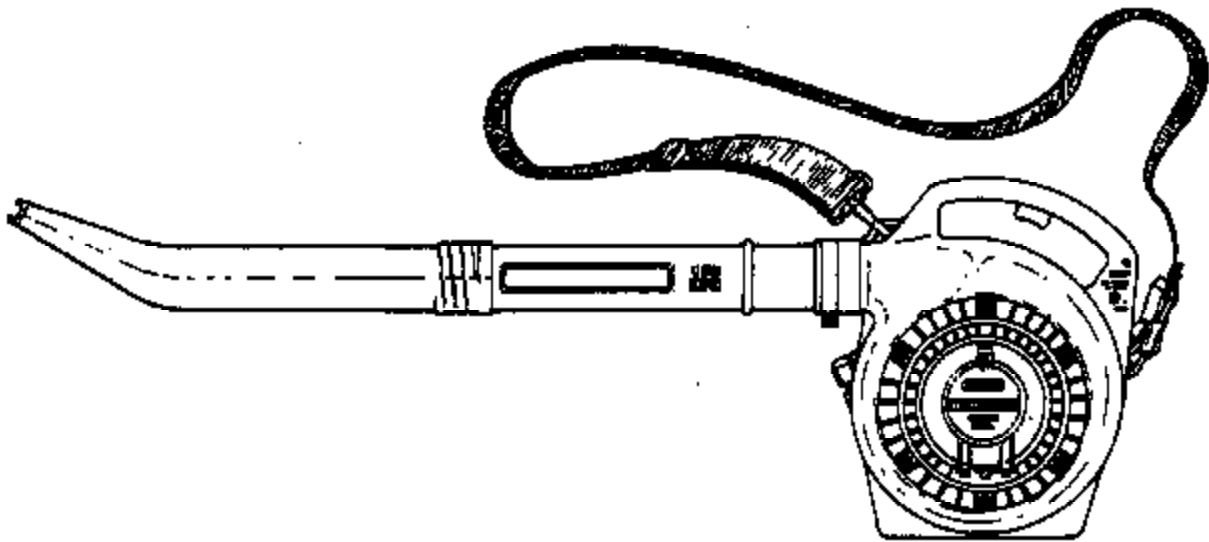

HOMELITE®

PART NO. 18038
Printed In U.S.A.

PARTS LIST

BLOWER/VAC

MODELS: HB-180 ___ UT-08007
UT-08009

HB-180V ___ UT-08008
UT-08010

HOMELITE **TEXTRON**
Homelite Division of Textron Inc.

HB-180 HB-180V

FIGURE 1

HB-180 HB-180V

PARTS LIST - FIGURE 1

NO.	PART NO.	DESCRIPTION	QTY.
1	00373	NOZZLE- Sweeper	1
2	A-00398-A	TUBE w/DECAL	1
3	00433	CLAMP	1
4	00316	HOUSING- Volute (outer)	1
5	00375	DECAL- Warning	1
6	81117	NUT- Hex 5/16-24	1
7	70788	WASHER- Belleville #10	1
8	00380	WASHER- Fan	2
9	00318	FAN- Blower	1
10	00320	GRILLE- Blower Vao	1
11	82528	SCREW- Thd forming (#8-18 x 3/4)	8
12	00319	COVER- Access	1
13	82312	SCREW- Thd Rolling #10 x 5/8	1
14	00364	PIN- Cover hinge	1
15	82378	SCREW- Thd forming #8 x 1/2	1
16	00371	SPRING- Access Cover	1
17	A-00386	TUBE w/DECAL (Inner) 180V Only	1
		Includes:	
18	00378	DECAL (180V Only)	1
19	00819	DECAL- Warning 180V Only	1
20	00388	LATCH- Throttle	1
21	00370	SPRING- Throttle latch	1
22	00367	TRIGGER- Throttle	1
23	00389	LEVER- Throttle	1
24	82608	SCREW- Thd Forming	1
25	82348	SCREW- Tapping pan #8 x 1/2	4
26	70771	SCREW- Thd forming #10 x 3/4	1
27	00988	LOOP- Wire	1
28	82148	SCREW- Flt. hd. #8-32 x 5/8	1
29	JA-41680-3	SCREW- Hex hd. #10 x 1 5/8	1
30	00383	HANDLE- Lower (180V Only)	1
31	00315	HOUSING- Volute (inner)	1
32	00321	SHROUD	1
33	DA-88138-A	STRAP- Shoulder	1
34	A-00382	BAG- Leal (180V Only)	1
35	00363-1	TUBE- (outer) 180V Only	1
36	A-00613	KIT- Sealing	1

**HB-180
HB-180V**

FIGURE 3

PARTS LIST - FIGURE 3

NO.	PART NO.	DESCRIPTION	QTY.
1	82526	SCREW- Thread Forming (#8-19 x 3/4 lg.)	1
2	00374	PLATE- Rotor	1
3	82511	SCREW- Thd forming 10 x 1/2	1
4	98791	BRACKET- Retaining	1
5	98770	PULLEY- Starter	1
6	A-98773	SPRING & CONTAINER	1
7	A-97798	BUSHING- Starter	1
8	97890	ROPE- Starter 48"	1
9	70211	GRIP- Starter rope	1
10	00384	BUSHING- Starter rope	1
11	00378	CLIP- Retainer	1
12	00315	HOUSING- Volute (inner)	1