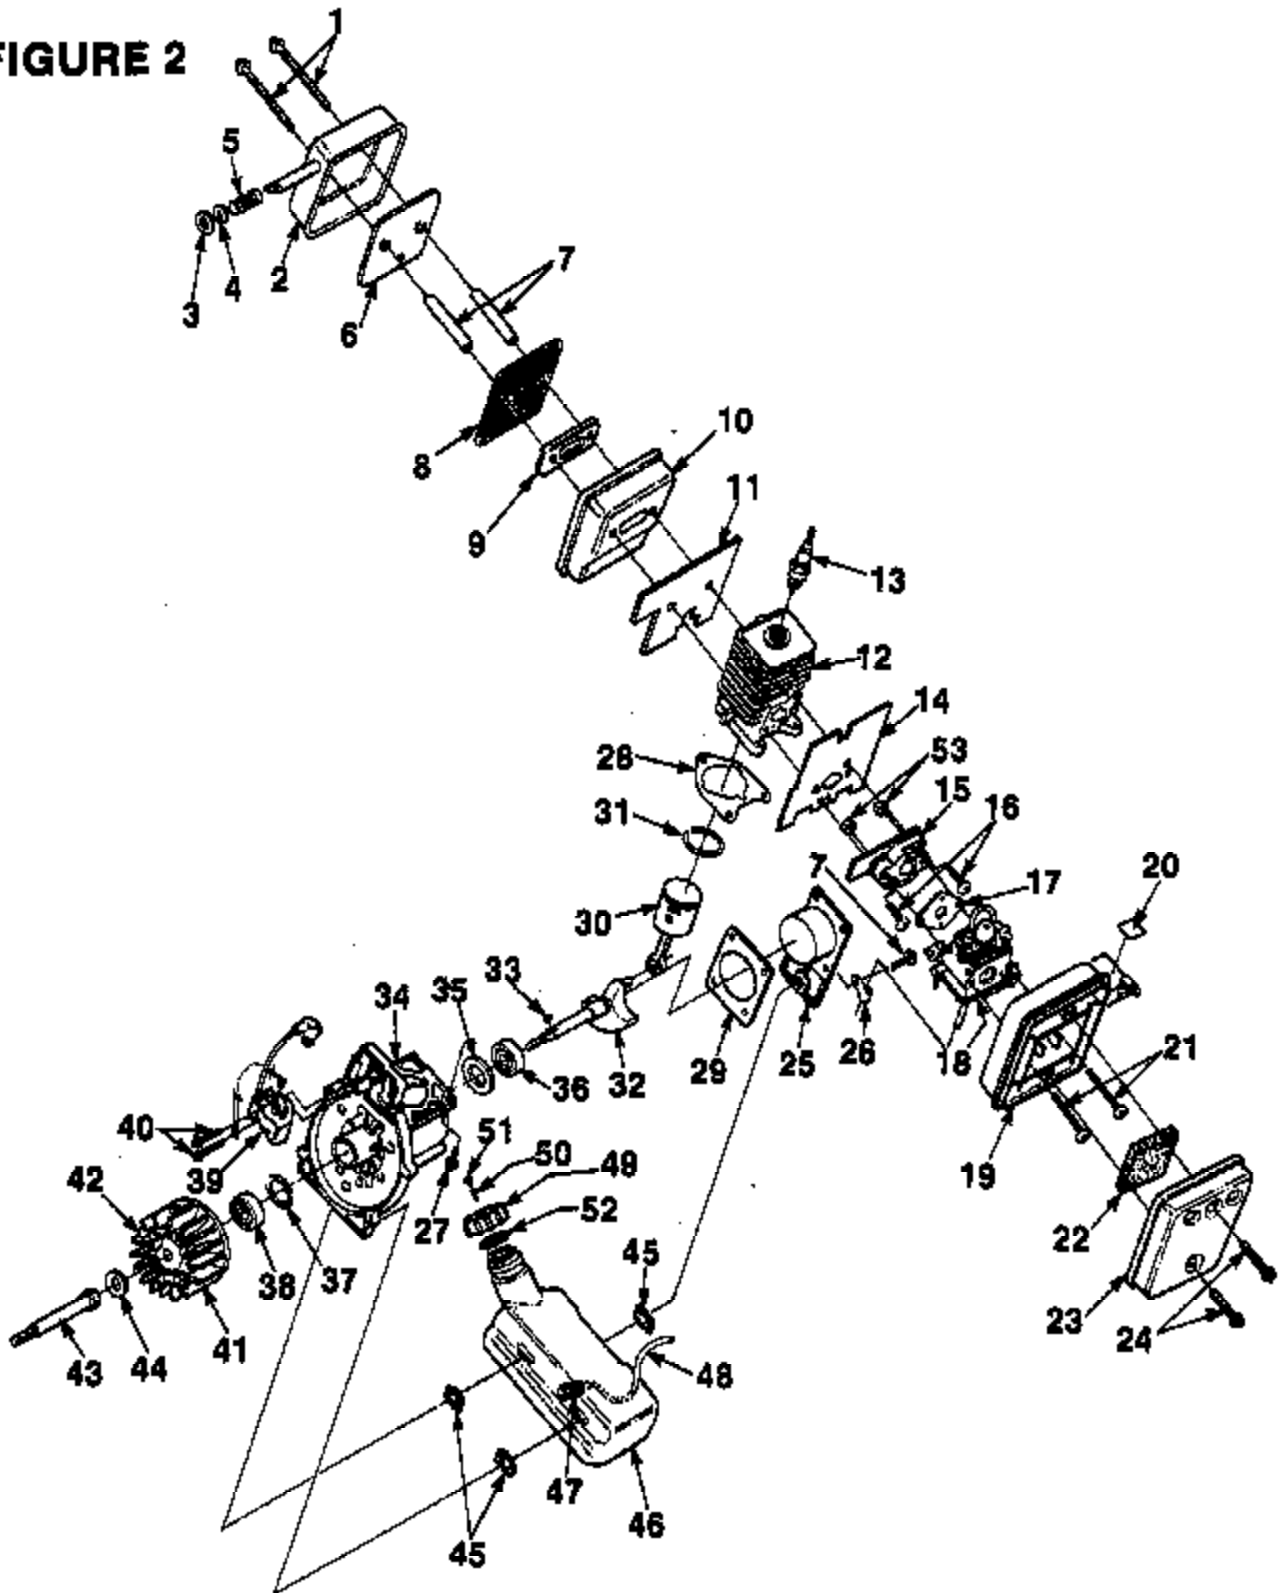

HB-180 HB-180V

FIGURE 2

HB-180 HB-180V

PARTS LIST - FIGURE 2

NO.	PART NO.	DESCRIPTION	QTY.	NO.	PART NO.	DESCRIPTION	QTY.
1	88060	SCREW- Sams Hex Hd. (10-24 x 2 1/2)	2	30	A-00238	PISTON & ROD ASSEMBLY (UT08007 & UT08008)	1
2	A-00368	COVER- Muffler	1		A-00238	PISTON & ROD ASSEMBLY (UT08009 & UT08010)	1
3	00351	WASHER- Insulating	1			Includes:	
4	84117	WASHER- Flat	1	31	98836	RING- Piston	1
5	00387	SPRING- Compression	1	32	88758-4	CRANKSHAFT (UT08007 & UT08008)	1
6	00777	DEFLECTOR- Muffler	1		88758-3	CRANKSHAFT (UT08009 & UT08010)	1
7	88880	SPACER- Muffler	2	33	88250	KEY- Woodruff	1
8	80388-A	SCREEN- Spark arrester	1	34	A-00107	CRANKCASE ASSEMBLY	1
9	88783	PLATE- Reinforcing	1			Includes:	
10	88781	BODY- Muffler	1	35	98800	SEAL- Shaft	1
11	00364	GASKET- Muffler	1	36	88797	BEARING- Ball	1
12	A-00108	CYLINDER	1	37	88798	RING- Retaining	1
13	88188-S	SPARK PLUG	1	38	88798	BEARING- Ball	1
14	00775	GASKET- Heat dam	1	39	84711-A	MODULE- Ignition	1
15	88768	HEAT DAM	1	40	82508	SCREW- Thd forming 8-32 x 1	2
16	82510	SCREW (T-25 Torx)	2	41	A-86007	ROTOR & STARTER PAWL	1
17	88768	GASKET- Carburetor	1			Includes:	
18	A-00378	CARBURETOR (WT-80) Walbro	1	42	A-70286-D	STARTER PAWL KIT	1
	A-00362	CARBURETOR (CIU-H11) Zama	1	43	00377	ADAPTER- Fan	1
19	A-00110	BOX- Air filter	1	44	84068	WASHER- Flat 5/16	1
20	88842	DECAL- Choke/Run	1	45	88782	BUMPER- Rubber	3
21	82507	SCREW- Thread Forming	2	46	A-00098-A	TANK- Fuel	1
22	88780	AIR FILTER	1			Includes:	
23	88761	COVER- Air filter	1	47	48422	FILTER- Fuel	1
24	82368	SCREW- Thread forming 8-18 x 3/4	2	48	84772-24	TUBING- Rubber	1
25	88764-A	COVER- Crankcase	1	48	A-00098	FUEL CAP ASSEMBLY	1
26	88762	CLAMP	1			Includes:	
27	82508	SCREW- Thd forming #10-24 x 3/4	8	50	88818	VALVE- Duck Bill	1
28	88764	GASKET- Cylinder	1	51	88818	FILTER	1
29	88767	GASKET- Crankcase	1	52	88808	GASKET- Fuel cap	1
				53	81208	NUT	2