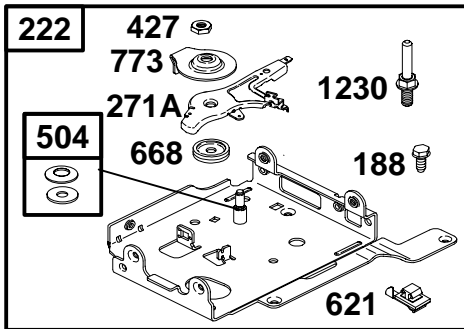

★ Included in Engine Gasket Set-Ref. No. 358.
 Δ Included in Valve Gasket Set-Ref. No. 1095.

● Included in Carburetor Overhaul Kit-Ref. No. 121.
 ◆ Included in Carburetor Gasket Set-Ref. No. 977.

REF. NO.	PART NO.	DESCRIPTION	REF. NO.	PART NO.	DESCRIPTION	REF. NO.	PART NO.	DESCRIPTION
46	693404	Camshaft Used on Type No(s). 0100.	219	693578	Gear-Governor	742	692564	Retainer-E Ring
46A	694831	Camshaft Used on Type No(s). 0110.	220	691724	Washer (Governor Gear)	746	692566	Gear-Idler

★ Included in Engine Gasket Set-Ref. No. 358.
 Δ Included in Valve Gasket Set-Ref. No. 1095.

● Included in Carburetor Overhaul Kit-Ref. No. 121.
 ◆ Included in Carburetor Gasket Set-Ref. No. 977.

485

REF. NO.	PART NO.	DESCRIPTION	REF. NO.	PART NO.	DESCRIPTION	REF. NO.	PART NO.	DESCRIPTION
188	690877	Screw (Control Bracket)	271	691028	Control Lever	615	692576	Retainer-Governor Shaft
222	695742	Bracket-Control	271A	695743	Lever-Control	616	692547	Crank-Governor
227	692573	Lever-Governor Control	427	694255	Nut (Control Bracket)	621	692310	Switch-Stop
268	691072	Control Wire Casing (Cut to Required Length)	485	695755	Knob-Control	632	693408	Spring/Link- Mechanical Governo
269	691589	Control Wire (Cut to Required Length)	504	694254	Washer Set-Friction	668	694257	Spacer
270	691027	Nut (Control Wire Casing)	505	231082	Nut (Governor Control Lever)	773	694258	Retainer
			562	94852	Bolt (Governor Control Lever)	1230	695709	Stud (Control Bracket)