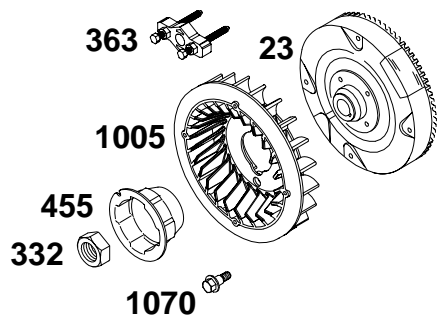

12A400 to 12A499

REF. NO.	PART NO.	DESCRIPTION	REF. NO.	PART NO.	DESCRIPTION	REF. NO.	PART NO.	DESCRIPTION
23	695741	Flywheel	363	19069	Puller-Flywheel	1070	692590	Screw (Flywheel Fan)
332	690662	Nut (Flywheel)	455	692591	Cup-Flywheel			
			1005	692592	Fan-Flywheel			

★ Included in Engine Gasket Set-Ref. No. 358.
△ Included in Valve Gasket Set-Ref. No. 1095.

● Included in Carburetor Overhaul Kit-Ref. No. 121.
◆ Included in Carburetor Gasket Set-Ref. No. 977.