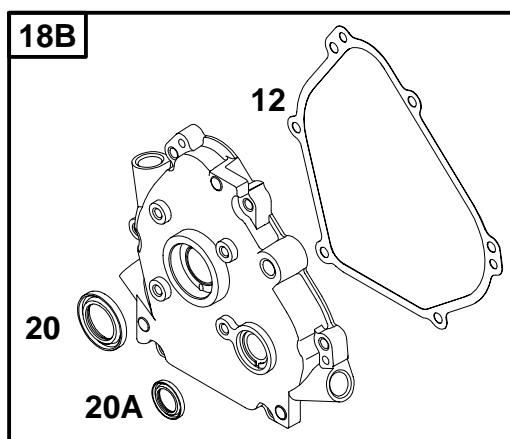

12A400 to 12A499

REF. NO.	PART NO.	DESCRIPTION	REF. NO.	PART NO.	DESCRIPTION	REF. NO.	PART NO.	DESCRIPTION
12	★692549	Gasket-Crankcase	20	★692550	Seal-Oil (PTO Side)	21	281658	Cap-Oil Fill
18	693204	Cover-Crankcase				22	692551	Screw (Crankcase Cover/Sump)
18B	694833	Cover-Crankcase Used on Type No(s). 0110.	20A	★691952	Seal-Oil (PTO Side) (Auxiliary Drive)			

★ Included in Engine Gasket Set-Ref. No. 358.
Δ Included in Valve Gasket Set-Ref. No. 1095.

● Included in Carburetor Overhaul Kit-Ref. No. 121.
◆ Included in Carburetor Gasket Set-Ref. No. 977.