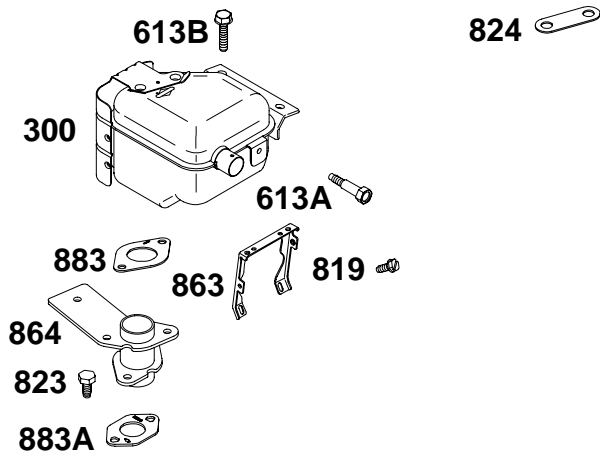

REF. NO.	PART NO.	DESCRIPTION	REF. NO.	PART NO.	DESCRIPTION	REF. NO.	PART NO.	DESCRIPTION
300	695735	Muffler	819	691685	Screw (Muffler Bracket)	863	695734	Bracket-Muffler
613A	694460	Screw (Muffler)	823	691665	Screw (Muffler Adapter)	864	694430	Adapter-Muffler
613B	691108	Screw (Muffler)	824	696017	Gasket-Heat Shield	883	692237	Gasket-Exhaust
						883A	691893	Gasket-Exhaust

★ Included in Engine Gasket Set-Ref. No. 358.

△ Included in Valve Gasket Set-Ref. No. 1095.

● Included in Carburetor Overhaul Kit-Ref. No. 121.

◆ Included in Carburetor Gasket Set-Ref. No. 977.