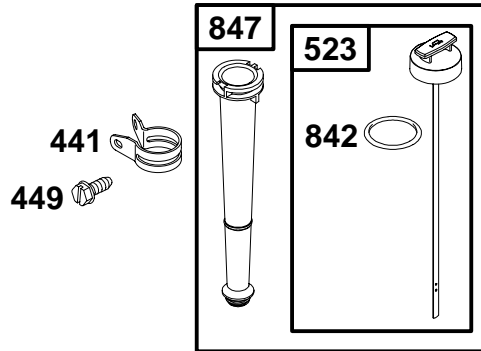

REF. NO.	PART NO.	DESCRIPTION	REF. NO.	PART NO.	DESCRIPTION	REF. NO.	PART NO.	DESCRIPTION
441	694262	Bracket–Oil Fill	523	693618	Dipstick	847	693617	Dipstick/Tube Assembly
449	691693	Screw (Oil Fill Bracket)	842	691031	Seal–O Ring Dipstick Tube)			

★ Included in Engine Gasket Set–Ref. No. 358.
Δ Included in Valve Gasket Set–Ref. No. 1095.

● Included in Carburetor Overhaul Kit–Ref. No. 121.
◆ Included in Carburetor Gasket Set–Ref. No. 977.