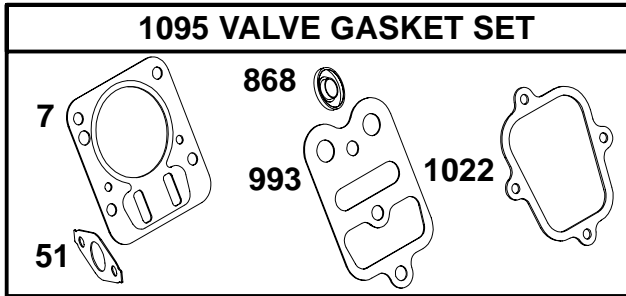

12A400 to 12A499

REF. NO.	PART NO.	DESCRIPTION	REF. NO.	PART NO.	DESCRIPTION	REF. NO.	PART NO.	DESCRIPTION
3	★299819	Seal—Oil (Magneto Side)	122	●693749	Spacer—Carburetor	868	★Ø692044	Seal—Valve
7	★Ø695166	Gasket—Cylinder Head	127	●694468	Plug—Welch	883	★692237	Gasket—Exhaust
12	★692549	Gasket—Crankcase	134	●398188	Kit—Needle/Seat	883A	★691893	Gasket—Exhaust
20	★692550	Seal—Oil (PTO Side)	137	◆693981	Float Bowl Gasket	977	695156	Gasket Set—Carburetor
20A	★691952	Seal—Oil (PTO Side) (Auxiliary Drive)	276	◆271716	Washer—Sealing	993	★Ø691892	Gasket—Cylinder Head Plate
51	◆◆692555	Gasket—Intake (2 Required)	358	695155	Gasket Set—Engine	1022	★Ø691890	Gasket—Rocker Cover
104	●691242	Pin—Float Hinge	633	◆693867	Seal—Choke/Throttle Shaft (Choke)	1095	695289	Gasket Set—Valve
121	695157	Kit—Carburetor Overhaul	633A	◆◆691321	Seal—Choke/Throttle Shaft (Throttle)			

★ Included in Engine Gasket Set—Ref. No. 358.
Δ Included in Valve Gasket Set—Ref. No. 1095.

● Included in Carburetor Overhaul Kit—Ref. No. 121.
◆ Included in Carburetor Gasket Set—Ref. No. 977.