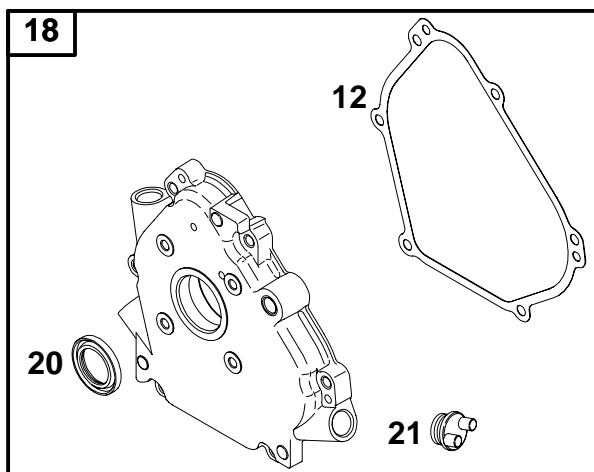

12A400 to 12A499

REF. NO.	PART NO.	DESCRIPTION	REF. NO.	PART NO.	DESCRIPTION	REF. NO.	PART NO.	DESCRIPTION
12	★692549	Gasket-Crankcase	20	★692550	Seal-Oil (PTO Side)	21	281658	Cap-Oil Fill
18	693204	Cover-Crankcase				22	692551	Screw (Crankcase Cover/Sump)
18B	694833	Cover-Crankcase Used on Type No(s). 0110.	20A	★691952	Seal-Oil (PTO Side) (Auxiliary Drive)			

★ Included in Engine Gasket Set-Ref. No. 358.
Δ Included in Valve Gasket Set-Ref. No. 1095.

● Included in Carburetor Overhaul Kit-Ref. No. 121.
◆ Included in Carburetor Gasket Set-Ref. No. 977.