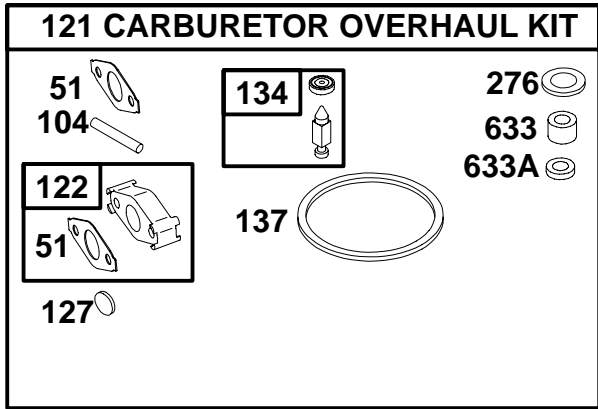

12A400 to 12A499

REF. NO.	PART NO.	DESCRIPTION	REF. NO.	PART NO.	DESCRIPTION	REF. NO.	PART NO.	DESCRIPTION
3	★299819	Seal—Oil (Magneto Side)	122	●693749	Spacer—Carburetor	868	★Ø692044	Seal—Valve
7	★Ø695166	Gasket—Cylinder Head	127	●694468	Plug—Welch	883	★692237	Gasket—Exhaust
12	★692549	Gasket—Crankcase	134	●398188	Kit—Needle/Seat	883A	★691893	Gasket—Exhaust
20	★692550	Seal—Oil (PTO Side)	137	◆693981	Float Bowl Gasket	977	695156	Gasket Set—Carburetor
20A	★691952	Seal—Oil (PTO Side) (Auxiliary Drive)	276	◆271716	Washer—Sealing	993	★Ø691892	Gasket—Cylinder Head Plate
51	◆◆692555	Gasket—Intake (2 Required)	358	695155	Gasket Set—Engine	1022	★Ø691890	Gasket—Rocker Cover
104	●691242	Pin—Float Hinge	633	◆693867	Seal—Choke/Throttle Shaft (Choke)	1095	695289	Gasket Set—Valve
121	695157	Kit—Carburetor Overhaul	633A	◆◆691321	Seal—Choke/Throttle Shaft (Throttle)			

★ Included in Engine Gasket Set—Ref. No. 358.
Δ Included in Valve Gasket Set—Ref. No. 1095.

● Included in Carburetor Overhaul Kit—Ref. No. 121.
◆ Included in Carburetor Gasket Set—Ref. No. 977.