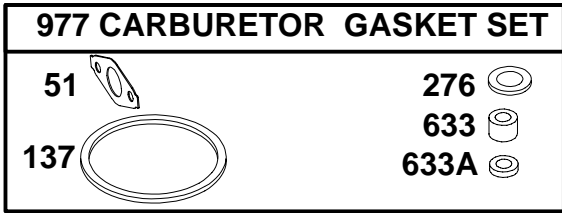

12A400 to 12A499

REF. NO.	PART NO.	DESCRIPTION	REF. NO.	PART NO.	DESCRIPTION	REF. NO.	PART NO.	DESCRIPTION
3	★299819	Seal—Oil (Magneto Side)	122	●693749	Spacer—Carburetor	868	★Ø692044	Seal—Valve
7	★Ø695166	Gasket—Cylinder Head	127	●694468	Plug—Welch	883	★692237	Gasket—Exhaust
12	★692549	Gasket—Crankcase	134	●398188	Kit—Needle/Seat	883A	★691893	Gasket—Exhaust
20	★692550	Seal—Oil (PTO Side)	137	◆693981	Float Bowl Gasket	977	695156	Gasket Set—Carburetor
20A	★691952	Seal—Oil (PTO Side) (Auxiliary Drive)	276	◆271716	Washer—Sealing	993	★Ø691892	Gasket—Cylinder Head Plate
51	◆◆692555	Gasket—Intake (2 Required)	358	695155	Gasket Set—Engine	1022	★Ø691890	Gasket—Rocker Cover
104	●691242	Pin—Float Hinge	633	◆693867	Seal—Choke/Throttle Shaft (Choke)	1095	695289	Gasket Set—Valve
121	695157	Kit—Carburetor Overhaul	633A	◆◆691321	Seal—Choke/Throttle Shaft (Throttle)			

★ Included in Engine Gasket Set—Ref. No. 358.
Δ Included in Valve Gasket Set—Ref. No. 1095.

● Included in Carburetor Overhaul Kit—Ref. No. 121.
◆ Included in Carburetor Gasket Set—Ref. No. 977.