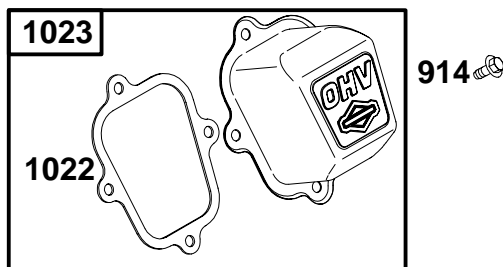

12A400 to 12A499

914A

REF. NO.	PART NO.	DESCRIPTION	REF. NO.	PART NO.	DESCRIPTION	REF. NO.	PART NO.	DESCRIPTION
914	692198	Screw (Rocker Cover) (7/16" Long)	914A	692557	Screw (Rocker Cover) (3/8" Long)	1022	★~~691890~~	Gasket-Rocker Cover
						1023	499924	Cover-Rocker Arm

★ Included in Engine Gasket Set-Ref. No. 358.
Δ Included in Valve Gasket Set-Ref. No. 1095.

● Included in Carburetor Overhaul Kit-Ref. No. 121.
◆ Included in Carburetor Gasket Set-Ref. No. 977.