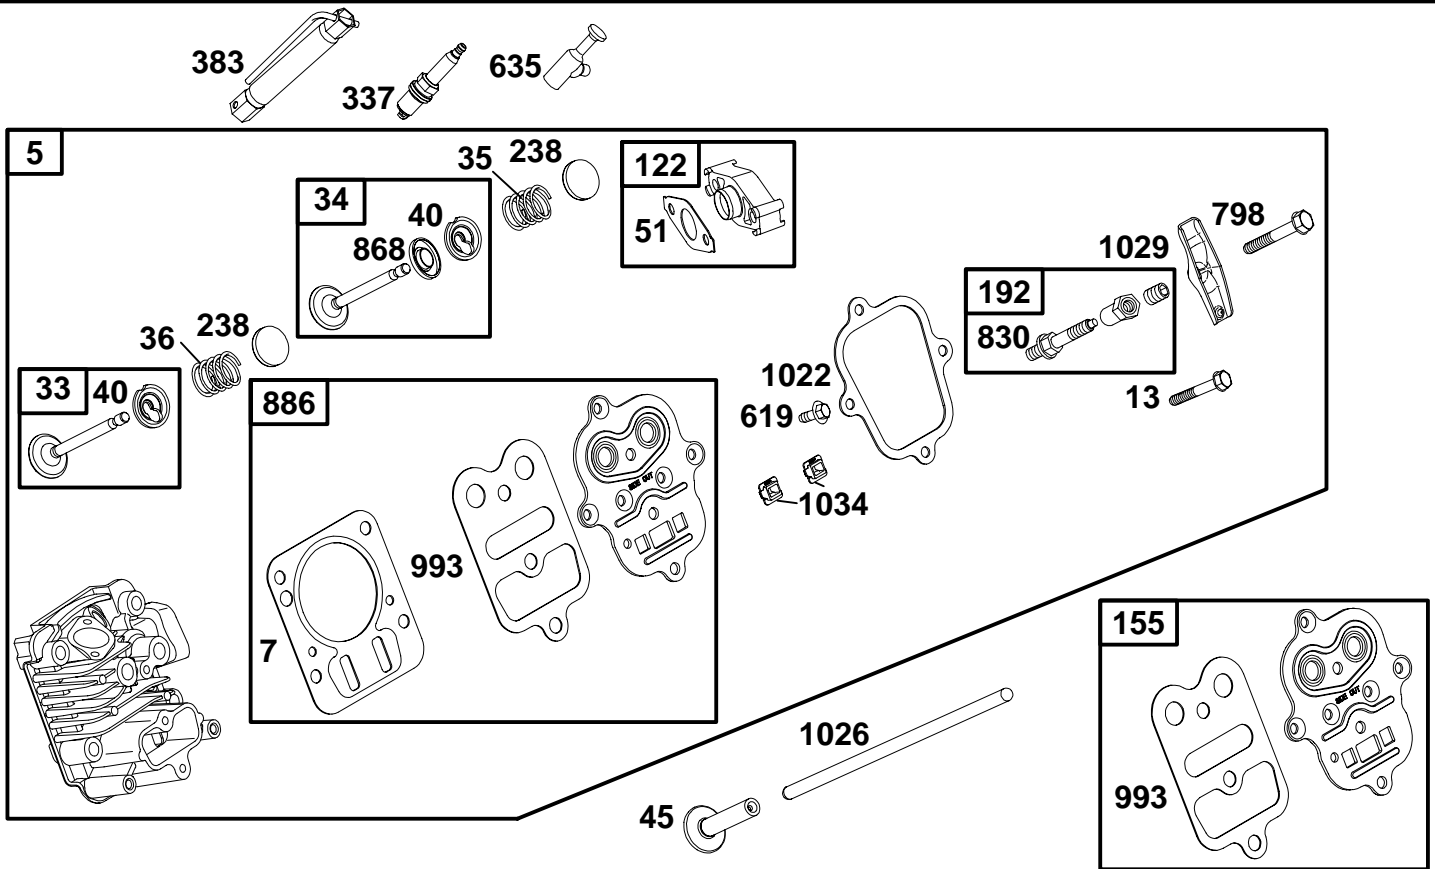

REF. NO.	PART NO.	DESCRIPTION	REF. NO.	PART NO.	DESCRIPTION	REF. NO.	PART NO.	DESCRIPTION
5	693643	Head-Cylinder	122	●693749	Spacer-Carburetor	830	694544	Stud (Rocker Arm)
7	★∅695166	Gasket-Cylinder Head	155	695882	Plate-Cylinder Head (Used Before Code Date 99120100).	868	★∅692044	Seal-Valve
13	691137	Screw (Cylinder Head)	192	694543	Adjuster-Rocker Arm	886	696268	Gasket Kit-Cylinder Head/Plate (Used After Code Date 99113000).
33	499642	Valve-Exhaust	238	691300	Cap-Valve	993	★∅691892	Gasket-Cylinder Head Plate
34	499641	Valve-Intake	337	491055	Sparkplug	1022	★∅691890	Gasket-Rocker Cover
35	691304	Spring-Valve (Intake)	383	19374	Wrench-Sparkplug	1026	693517	Rod-Push
36	691304	Spring-Valve (Exhaust)	619	691108	Screw (Cylinder Head Plate)	1029	691230	Arm-Rocker
40	692194	Retainer-Valve	635	692927	Boot-Sparkplug	1034	691343	Guide-Push Rod
45	690977	Tappet-Valve	798	692559	Screw (Rocker Arm)			
51	★◆∅692555	Gasket-Intake (2 Required)						

★ Included in Engine Gasket Set-Ref. No. 358.
Δ Included in Valve Gasket Set-Ref. No. 1095.

● Included in Carburetor Overhaul Kit-Ref. No. 121.
◆ Included in Carburetor Gasket Set-Ref. No. 977.