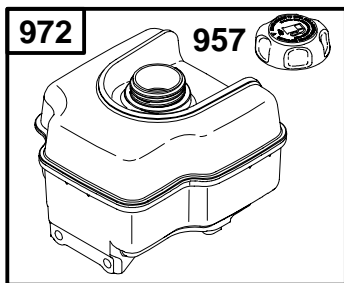

12A400 to 12A499

REF. NO.	PART NO.	DESCRIPTION	REF. NO.	PART NO.	DESCRIPTION	REF. NO.	PART NO.	DESCRIPTION
187	691050	Line-Fuel (Cut to Required Length)	190A	692127	Screw (Fuel Tank)	958	692586	Valve-Fuel Shut Off
187A	692601	Line-Fuel (Molded)	601	95162	Clamp-Hose	972	695736	Tank-Fuel
			957	695737	Cap-Fuel Tank			

★ Included in Engine Gasket Set-Ref. No. 358.
Δ Included in Valve Gasket Set-Ref. No. 1095.

● Included in Carburetor Overhaul Kit-Ref. No. 121.
◆ Included in Carburetor Gasket Set-Ref. No. 977.