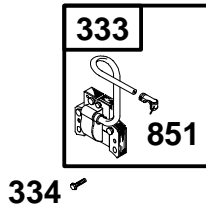

REF. NO.	PART NO.	DESCRIPTION	REF. NO.	PART NO.	DESCRIPTION	REF. NO.	PART NO.	DESCRIPTION
333	695711	Armature-Magneto	356G	695731	Wire-Stop	892	695747	Switch-Key
334	691061	Screw (Magneto Armature)	851	493880	Terminal-Sparkplug	990	695756	Key Set

★ Included in Engine Gasket Set-Ref. No. 358.
Δ Included in Valve Gasket Set-Ref. No. 1095.

● Included in Carburetor Overhaul Kit-Ref. No. 121.
◆ Included in Carburetor Gasket Set-Ref. No. 977.