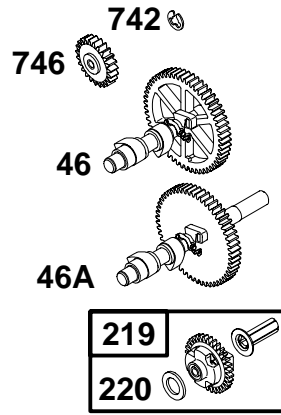

REF. NO.	PART NO.	DESCRIPTION	REF. NO.	PART NO.	DESCRIPTION	REF. NO.	PART NO.	DESCRIPTION
46	693404	Camshaft Used on Type No(s). 0100.	219	693578	Gear-Governor	742	692564	Retainer-E Ring
46A	694831	Camshaft Used on Type No(s). 0110.	220	691724	Washer (Governor Gear)	746	692566	Gear-Idler

★ Included in Engine Gasket Set-Ref. No. 358.
Δ Included in Valve Gasket Set-Ref. No. 1095.

● Included in Carburetor Overhaul Kit-Ref. No. 121.
◆ Included in Carburetor Gasket Set-Ref. No. 977.