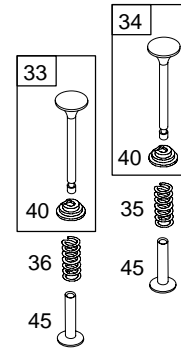

95200

1019 LABEL KIT

1058 OPERATOR'S MANUAL

1330 REPAIR MANUAL

Illustrations cover a range of engines. Parts shown without corresponding text may not be used on your specific engine.