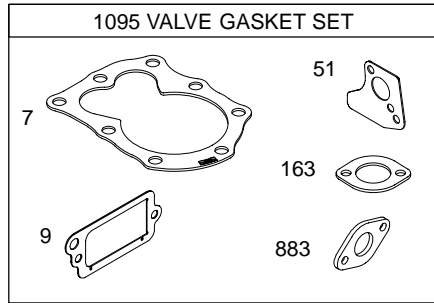

95200

1019 LABEL KIT

1058 OPERATOR'S MANUAL

1330 REPAIR MANUAL

Illustrations cover a range of engines. Parts shown without corresponding text may not be used on your specific engine.