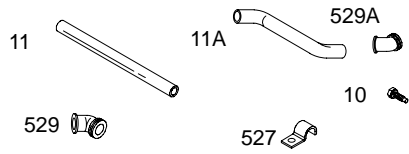

95200

1019 LABEL KIT

1058 OPERATOR'S MANUAL

1330 REPAIR MANUAL

Illustrations cover a range of engines. Parts shown without corresponding text may not be used on your specific engine.