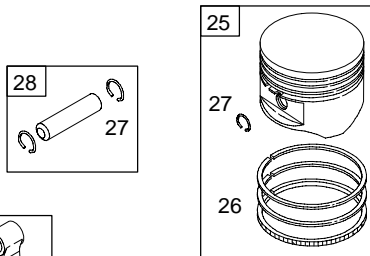

95200

1019 LABEL KIT

1058 OPERATOR'S MANUAL

1330 REPAIR MANUAL

Illustrations cover a range of engines. Parts shown without corresponding text may not be used on your specific engine.