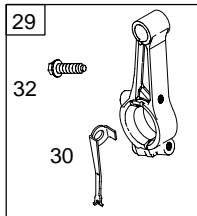

95200

1019 LABEL KIT

1058 OPERATOR'S MANUAL

1330 REPAIR MANUAL

Illustrations cover a range of engines. Parts shown without corresponding text may not be used on your specific engine.