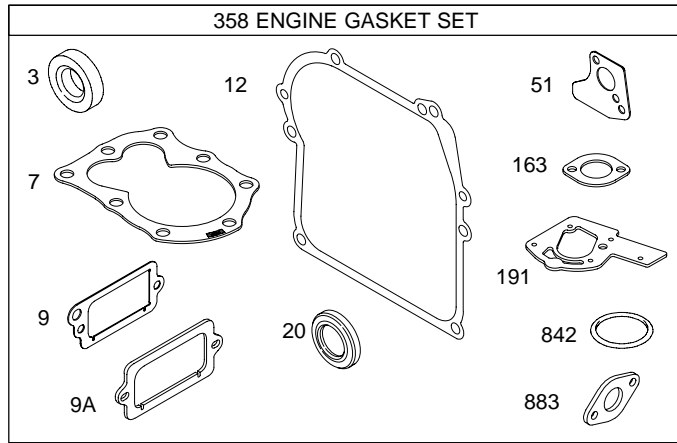

95200

1019 LABEL KIT

1058 OPERATOR'S MANUAL

1330 REPAIR MANUAL

Illustrations cover a range of engines. Parts shown without corresponding text may not be used on your specific engine.