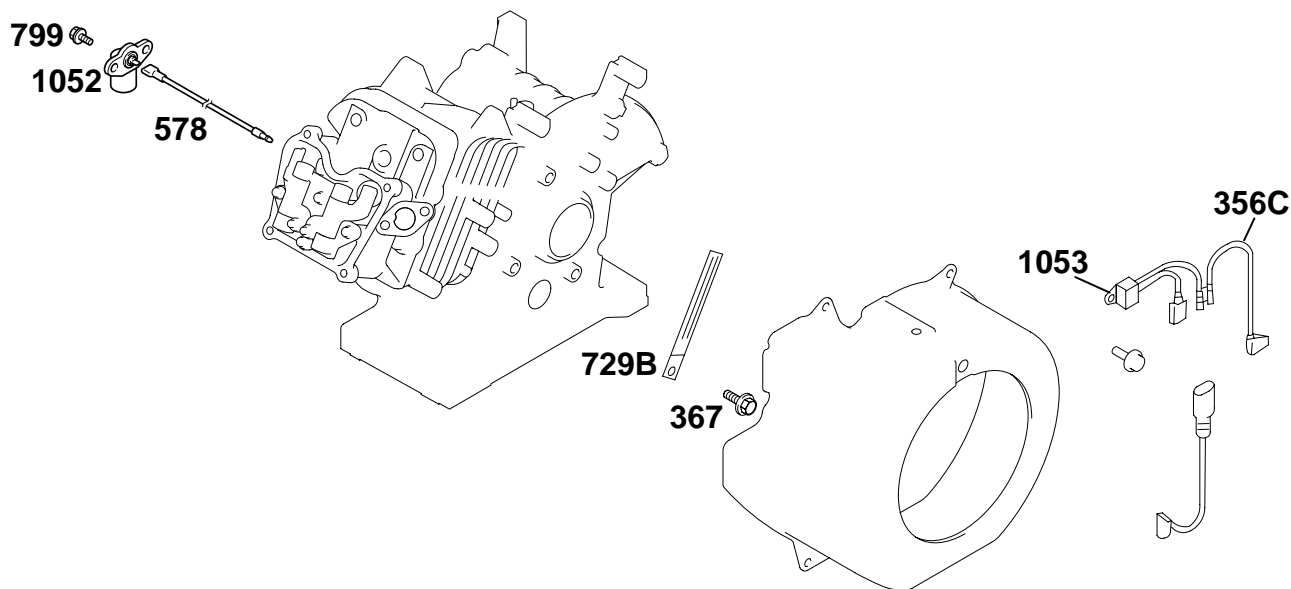

REF. NO.	PART NO.	DESCRIPTION	REF. NO.	PART NO.	DESCRIPTION	REF. NO.	PART NO.	DESCRIPTION
356C	711203	Wire-Stop	578	711247	Wire Assembly (Oil Sensor)	799	710057	Screw (Oil Sensor)
367	711427	Screw (Wire Clip)	729B	710407	Clip-Wire	1052	711246	Sensor-Oil
						1053	710305	Module-Oil Gard®

★ Included in Engine Gasket Set-Ref. No. 358.

△ Included in Valve Gasket Set-Ref. No. 1095.