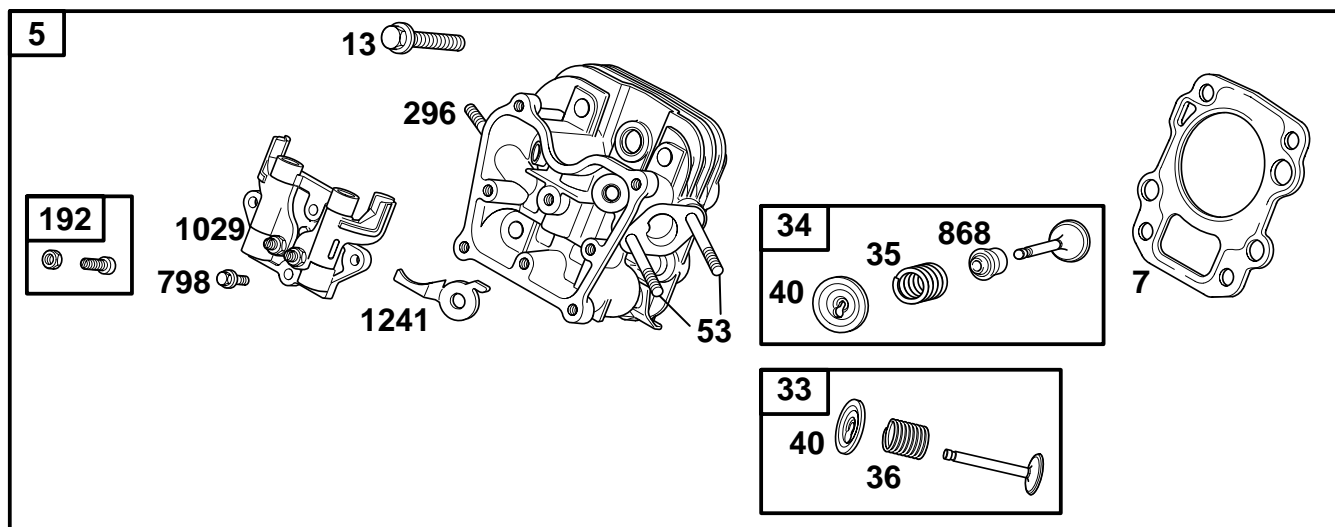

1019 LABEL KIT

1058 OWNER'S MANUAL

REF. NO.	PART NO.	DESCRIPTION	REF. NO.	PART NO.	DESCRIPTION	REF. NO.	PART NO.	DESCRIPTION
1	715918	Cylinder Assembly Used on Type No(s). 0005, 0113, 0114. Note 715921 Cylinder Assembly Used on Type No(s). 0111.	220	710035	Washer (Governor Gear)	718	710005	Pin—Locating
			221	710027	Cup—Governor	729	711518	Clip—Wire
			225	710028	Shaft—Governor Gear	1019	715953	Kit—Label
			494	711486	Mount—Engine Used on Type No(s). 0005, 0111.	1058	MS6669	Owner's Manual
			631	★711059	Washer (Oil Drain Plug)	1117	711487	Screw (Engine Mount) Used on Type No(s). 0113, 0114. Note
			668	711517	Spacer (Engine Mount) Used on Type No(s). 0005, 0111.			711519 Screw (Engine Mount) Used on Type No(s). 0005, 0111.
3	★711520	Seal—Oil (Magneto Side)						
15	715811	Plug—Oil Drain						
17	710482	Bearing—Ball						
219	715679	Gear—Governor						

★ Included in Engine Gasket Set—Ref. No. 358.

△ Included in Valve Gasket Set—Ref. No. 1095.

REF. NO.	PART NO.	DESCRIPTION	REF. NO.	PART NO.	DESCRIPTION	REF. NO.	PART NO.	DESCRIPTION
5	715927	Head-Cylinder	40	711491	Retainer-Valve	868	Δ711287	Seal-Valve
7	Δ*711489	Gasket-Cylinder Head	45	711173	Tappet-Valve	914	710057	Screw
13	710020	Screw (Cylinder Head)	53	710148	Stud (Carburetor)			(Rocker Cover)
33	715931	Valve-Exhaust	192	715841	Adjuster-Rocker Arm	1022	Δ*711490	Gasket-Rocker Cover
34	715932	Valve-Intake	296	710099	Stud (Muffler)	1023	715930	Cover-Rocker Arm
35	711492	Spring-Valve (Intake)	798	710234	Screw (Rocker Arm)	1026	711493	Rod-Push
36	711492	Spring-Valve (Exhaust)				1029	715929	Arm-Rocker
						1241	711488	Plate-Valve Spring