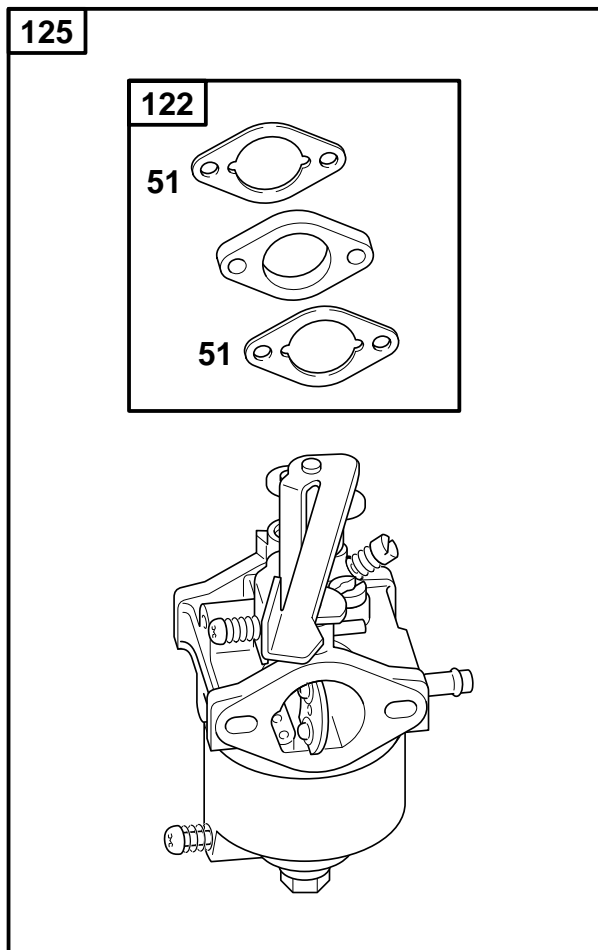

REF. NO.	PART NO.	DESCRIPTION	REF. NO.	PART NO.	DESCRIPTION	REF. NO.	PART NO.	DESCRIPTION
51	★Δ711499	Gasket-Intake	122	715940	Spacer-Carburetor	125	715978	Carburetor

★ Included in Engine Gasket Set-Ref. No. 358.

Δ Included in Valve Gasket Set-Ref. No. 1095.