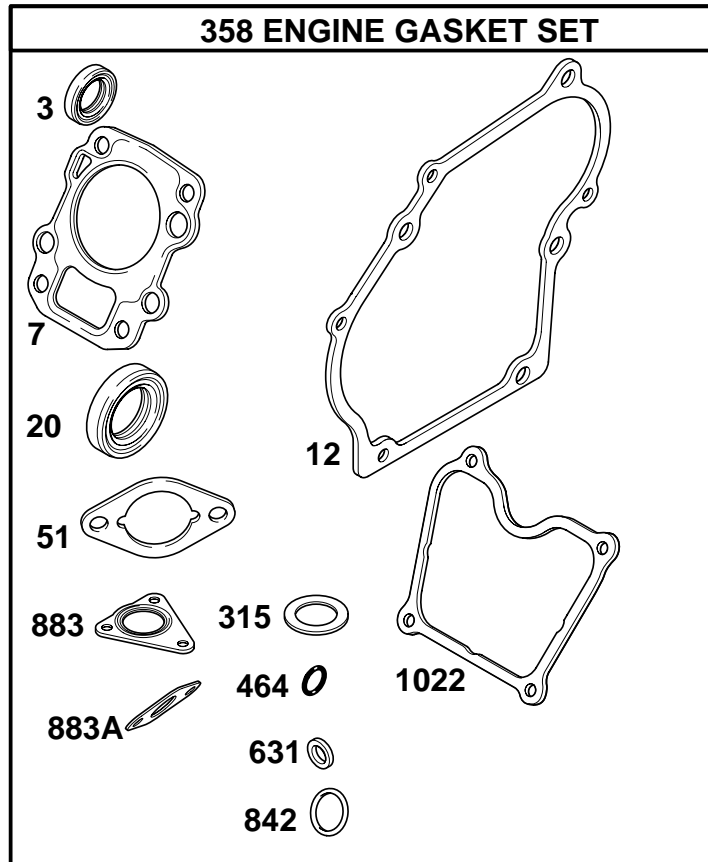

REF. NO.	PART NO.	DESCRIPTION	REF. NO.	PART NO.	DESCRIPTION	REF. NO.	PART NO.	DESCRIPTION
3	★711520	Seal-Oil (Magneto Side)	315	★710072	Seal-O-Ring (Filter Bowl)	842	★711521	Seal-O-Ring (Dipstick)
7	Δ★711489	Gasket-Cylinder Head	358	715965	Gasket Set-Engine	868	Δ711287	Seal-Valve
12	★711524	Gasket-Crankcase	464	★710069	Seal-O-Ring (Shut Off Valve)	883	Δ★711542	Gasket-Exhaust
20	★711520	Seal-Oil (PTO Side)	631	★711188	Washer (Oil Drain Plug)	883A	Δ★711244	Gasket-Exhaust
51	★Δ711499	Gasket-Intake				1022	Δ★711490	Gasket-Rocker Cover
						1095	715964	Gasket Set-Valve

★ Included in Engine Gasket Set-Ref. No. 358.

Δ Included in Valve Gasket Set-Ref. No. 1095.