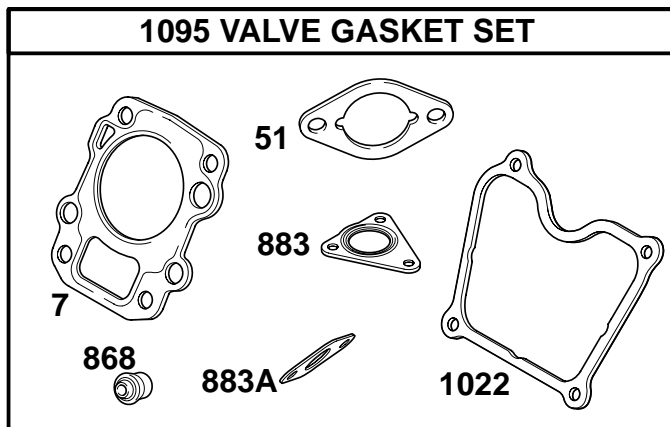

REF. NO.	PART NO.	DESCRIPTION	REF. NO.	PART NO.	DESCRIPTION	REF. NO.	PART NO.	DESCRIPTION
3	★711520	Seal-Oil (Magneto Side)	315	★710072	Seal-O-Ring (Filter Bowl)	842	★711521	Seal-O-Ring (Dipstick)
7	Δ★711489	Gasket-Cylinder Head	358	715965	Gasket Set-Engine	868	Δ711287	Seal-Valve
12	★711524	Gasket-Crankcase	464	★710069	Seal-O-Ring (Shut Off Valve)	883	Δ★711542	Gasket-Exhaust
20	★711520	Seal-Oil (PTO Side)	631	★711188	Washer (Oil Drain Plug)	883A	Δ★711244	Gasket-Exhaust
51	★Δ711499	Gasket-Intake				1022	Δ★711490	Gasket-Rocker Cover
						1095	715964	Gasket Set-Valve

★ Included in Engine Gasket Set-Ref. No. 358.

Δ Included in Valve Gasket Set-Ref. No. 1095.