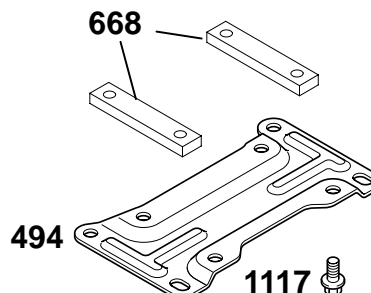

1019 LABEL KIT

1058 OWNER'S MANUAL

REF. NO.	PART NO.	DESCRIPTION	REF. NO.	PART NO.	DESCRIPTION	REF. NO.	PART NO.	DESCRIPTION
1	715918	Cylinder Assembly Used on Type No(s). 0005, 0113, 0114. Note 715921 Cylinder Assembly Used on Type No(s). 0111.	220	710035	Washer (Governor Gear)	718	710005	Pin—Locating
			221	710027	Cup—Governor	729	711518	Clip—Wire
			225	710028	Shaft—Governor Gear	1019	715953	Kit—Label
			494	711486	Mount—Engine Used on Type No(s). 0005, 0111.	1058	MS6669	Owner's Manual
			631	★711059	Washer (Oil Drain Plug)	1117	711487	Screw (Engine Mount) Used on Type No(s). 0113, 0114. Note
			668	711517	Spacer (Engine Mount) Used on Type No(s). 0005, 0111.			711519 Screw (Engine Mount) Used on Type No(s). 0005, 0111.
3	★711520	Seal—Oil (Magneto Side)						
15	715811	Plug—Oil Drain						
17	710482	Bearing—Ball						
219	715679	Gear—Governor						

★ Included in Engine Gasket Set—Ref. No. 358.

△ Included in Valve Gasket Set—Ref. No. 1095.

REF. NO.	PART NO.	DESCRIPTION	REF. NO.	PART NO.	DESCRIPTION	REF. NO.	PART NO.	DESCRIPTION
5	715927	Head-Cylinder	40	711491	Retainer-Valve	868	Δ711287	Seal-Valve
7	Δ*711489	Gasket-Cylinder Head	45	711173	Tappet-Valve	914	710057	Screw
13	710020	Screw (Cylinder Head)	53	710148	Stud (Carburetor)			(Rocker Cover)
33	715931	Valve-Exhaust	192	715841	Adjuster-Rocker Arm	1022	Δ*711490	Gasket-Rocker Cover
34	715932	Valve-Intake	296	710099	Stud (Muffler)	1023	715930	Cover-Rocker Arm
35	711492	Spring-Valve (Intake)	798	710234	Screw (Rocker Arm)	1026	711493	Rod-Push
36	711492	Spring-Valve (Exhaust)				1029	715929	Arm-Rocker
						1241	711488	Plate-Valve Spring