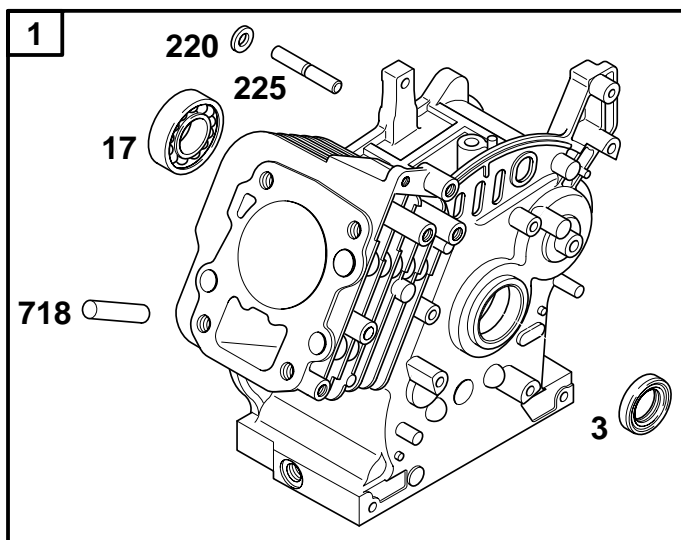

050000

Illustrated Parts List

Model Series

050000

TYPE NUMBERS
0005, 0111, 0113, 0114.

TABLE OF CONTENTS

Air Cleaner	8
Blower Housing	11
Cams	5
Carburetor	9
Controls	10
Control Panel	11
Crankcase Cover	4
Crankshaft	5
Cylinder	2
Flywheel	7
Fuel System	12
Governor Spring	10
Cylinder Head	3
Ignition	7
Kits/Gaskets-Engine	16
Kits/Gaskets-Valve	16
Muffler	14
Oil Sensor Group	15
Piston and Rod Group	6
Rewind Starter	13
Valves	3

1019 LABEL KIT

1058 OWNER'S MANUAL

REF. NO.	PART NO.	DESCRIPTION	REF. NO.	PART NO.	DESCRIPTION	REF. NO.	PART NO.	DESCRIPTION
1	715918	Cylinder Assembly Used on Type No(s). 0005, 0113, 0114. Note 715921 Cylinder Assembly Used on Type No(s). 0111.	220	710035	Washer (Governor Gear)	718	710005	Pin—Locating
			221	710027	Cup—Governor	729	711518	Clip—Wire
			225	710028	Shaft—Governor Gear	1019	715953	Kit—Label
			494	711486	Mount—Engine Used on Type No(s). 0005, 0111.	1058	MS6669	Owner's Manual
			631	★711059	Washer (Oil Drain Plug)	1117	711487	Screw (Engine Mount) Used on Type No(s). 0113, 0114. Note
			668	711517	Spacer (Engine Mount) Used on Type No(s). 0005, 0111.			711519 Screw (Engine Mount) Used on Type No(s). 0005, 0111.
3	★711520	Seal—Oil (Magneto Side)						
15	715811	Plug—Oil Drain						
17	710482	Bearing—Ball						
219	715679	Gear—Governor						