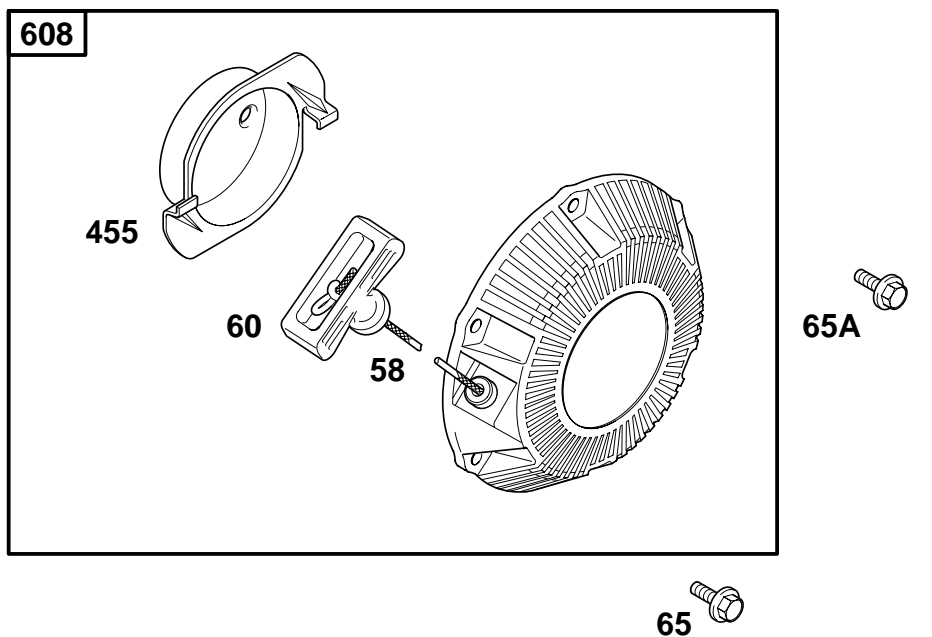

★ Included in Engine Gasket Set—Ref. No. 358.

△ Included in Valve Gasket Set—Ref. No. 1095.

REF. NO.	PART NO.	DESCRIPTION	REF. NO.	PART NO.	DESCRIPTION	REF. NO.	PART NO.	DESCRIPTION
38	710057	Screw (Fuel Shut-Off Valve) Used on Type No(s). 0005, 0111. Note 711548 Screw (Fuel Shut Off Valve) Used on Type No(s). 0113, 0114.	187A	715126	Line-Fuel (4mm Inside Diameter, Fuel Shut Off Valve To Carburetor) (Cut to Required Length)	601	710067	Clamp-Hose Used on Type No(s). 0005, 0111. Note 711549 Clamp-Hose Used on Type No(s). 0113, 0114.
187	715125	Line-Fuel (8mm Inside Diameter, Fuel Tank To Fuel Shut Off Valve) (Cut to Required Length) Used on Type No(s). 0005, 0111. Note 715954 Line-Fuel (8mm Inside Diameter, Fuel Tank To Fuel Shut Off Valve) Used on Type No(s). 0113, 0114.	190	711142	Screw (Fuel Tank)	601A	710075	Clamp-Hose
			210	710065	Strainer-Fuel	957	711537	Cap-Fuel Tank (Plastic)
			210A	710071	Strainer-Fuel	958	715901	Valve-Fuel Shut Off (Plastic) Used on Type No(s). 0005, 0111. Note 711547 Valve-Fuel Shut Off (Plastic) Used on Type No(s). 0113, 0114.
			240	711550	Filter-Fuel Used on Type No(s). 0113, 0114.	972	715951	Tank-Fuel (Plastic) Used on Type No(s). 0005, 0111.
			246	710070	Bowl-Fuel Filter			
			315	★710072	Seal-O-Ring (Filter Bowl)			
			318	710074	Screw (Mounting Bracket)			
			464	★710069	Seal-O-Ring (Fuel Shut Off Valve)			
			493	711538	Bracket-Mounting Used on Type No(s). (0005, 0111). Note 711546 Bracket-Mounting Used on Type No(s). (0113, 0114).			

★ Included in Engine Gasket Set-Ref. No. 358.

△ Included in Valve Gasket Set-Ref. No. 1095.

REF. NO.	PART NO.	DESCRIPTION	REF. NO.	PART NO.	DESCRIPTION	REF. NO.	PART NO.	DESCRIPTION
58	711539	Rope-Starter	65	710976	Screw (Rewind Starter) (Qty. 2)	455	711541	Cup-Flywheel
60	711540	Grip-Starter Rope	65A	710057	Screw (Rewind Starter)(Qty.1)	608	715952	Starter-Rewind