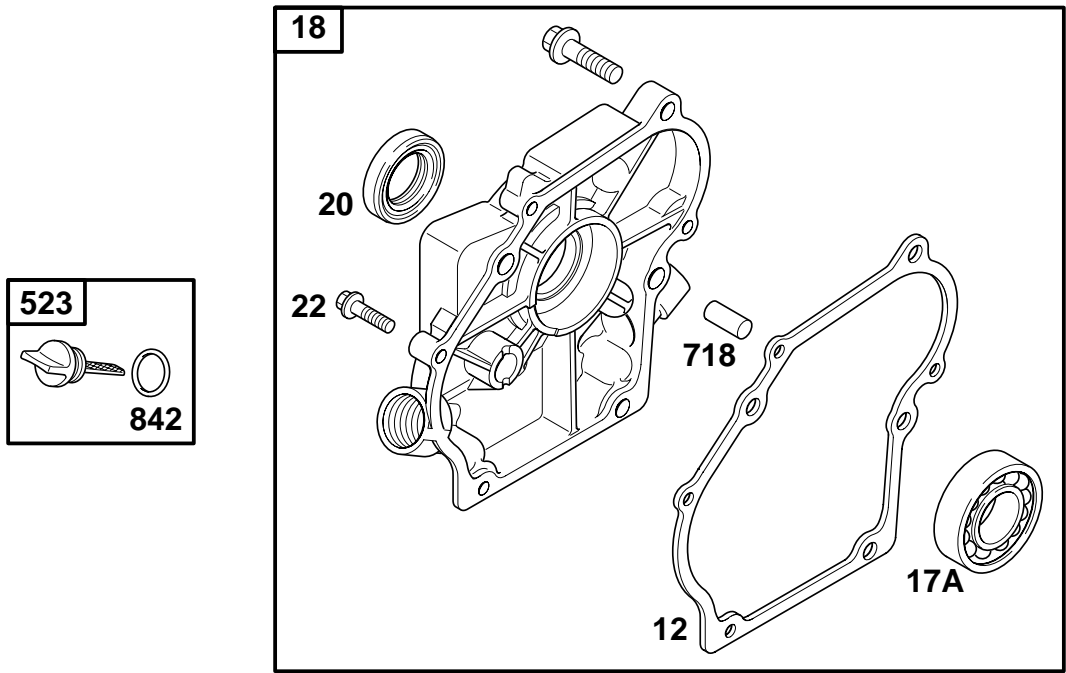

REF. NO.	PART NO.	DESCRIPTION	REF. NO.	PART NO.	DESCRIPTION	REF. NO.	PART NO.	DESCRIPTION
12	★711324	Gasket-Crankcase			————— Note ————— 715920 Cover-Crankcase Used on Type No(s). 0113, 0114.	22	711523	Screw (Crankcase Cover/Sump)
17A	711522	Bearing-Ball				523	715588	Dipstick
18	715919	Cover-Crankcase Used on Type No(s). 0005, 0111.				718	710005	Pin-Locating
			20	★711520	Seal-Oil (PTO Side)	842	★711521	Seal-O-Ring (Dipstick Tube)

★ Included in Engine Gasket Set-Ref. No. 358.

Δ Included in Valve Gasket Set-Ref. No. 1095.