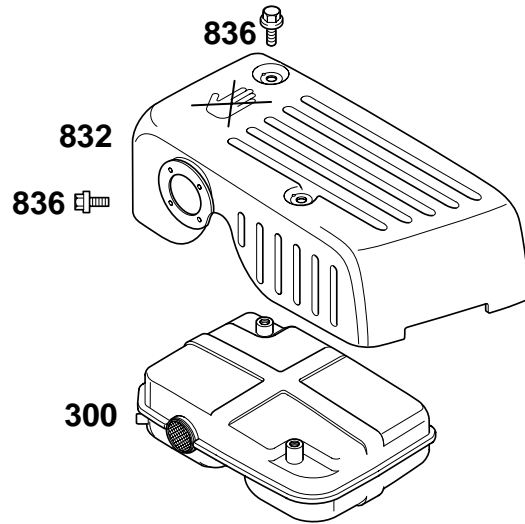

REF. NO.	PART NO.	DESCRIPTION	REF. NO.	PART NO.	DESCRIPTION	REF. NO.	PART NO.	DESCRIPTION
298	710090	Locknut-Muffler/Elbow	832	711532	Guard-Muffler	883	Δ★711542	Gasket-Exhaust
298A	710068	Locknut-Muffler/Elbow	836	710074	Screw (Muffler Guard)	883A	Δ★711244	Gasket-Exhaust
300	715948	Muffler						
303	715949	Elbow-Exhaust						

★ Included in Engine Gasket Set-Ref. No. 358.

Δ Included in Valve Gasket Set-Ref. No. 1095.