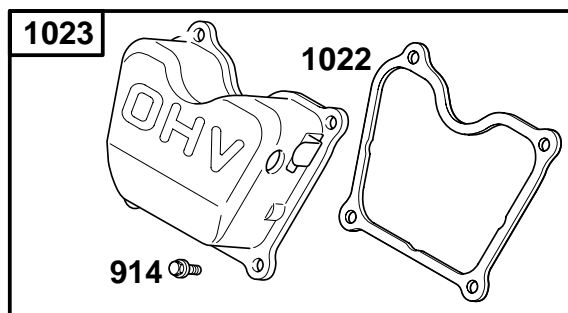

1019 LABEL KIT

1058 OWNER'S MANUAL

REF. NO.	PART NO.	DESCRIPTION	REF. NO.	PART NO.	DESCRIPTION	REF. NO.	PART NO.	DESCRIPTION
1	715918	Cylinder Assembly Used on Type No(s). 0005, 0113, 0114. Note 715921 Cylinder Assembly Used on Type No(s). 0111.	220	710035	Washer (Governor Gear)	718	710005	Pin—Locating
			221	710027	Cup—Governor	729	711518	Clip—Wire
			225	710028	Shaft—Governor Gear	1019	715953	Kit—Label
			494	711486	Mount—Engine Used on Type No(s). 0005, 0111.	1058	MS6669	Owner's Manual
			631	★711059	Washer (Oil Drain Plug)	1117	711487	Screw (Engine Mount) Used on Type No(s). 0113, 0114. Note
			668	711517	Spacer (Engine Mount) Used on Type No(s). 0005, 0111.			711519 Screw (Engine Mount) Used on Type No(s). 0005, 0111.
3	★711520	Seal—Oil (Magneto Side)						
15	715811	Plug—Oil Drain						
17	710482	Bearing—Ball						
219	715679	Gear—Governor						

★ Included in Engine Gasket Set—Ref. No. 358.

△ Included in Valve Gasket Set—Ref. No. 1095.

REF. NO.	PART NO.	DESCRIPTION	REF. NO.	PART NO.	DESCRIPTION	REF. NO.	PART NO.	DESCRIPTION
5	715927	Head-Cylinder	40	711491	Retainer-Valve	868	Δ711287	Seal-Valve
7	Δ*711489	Gasket-Cylinder Head	45	711173	Tappet-Valve	914	710057	Screw
13	710020	Screw (Cylinder Head)	53	710148	Stud (Carburetor)			(Rocker Cover)
33	715931	Valve-Exhaust	192	715841	Adjuster-Rocker Arm	1022	Δ*711490	Gasket-Rocker Cover
34	715932	Valve-Intake	296	710099	Stud (Muffler)	1023	715930	Cover-Rocker Arm
35	711492	Spring-Valve (Intake)	798	710234	Screw (Rocker Arm)	1026	711493	Rod-Push
36	711492	Spring-Valve (Exhaust)				1029	715929	Arm-Rocker
						1241	711488	Plate-Valve Spring