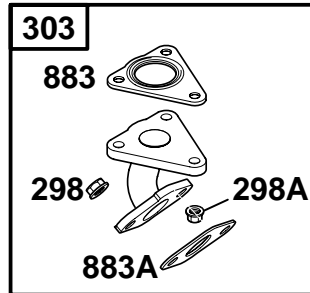

REF. NO.	PART NO.	DESCRIPTION	REF. NO.	PART NO.	DESCRIPTION	REF. NO.	PART NO.	DESCRIPTION
298	710090	Locknut-Muffler/Elbow	832	711532	Guard-Muffler	883	Δ★711542	Gasket-Exhaust
298A	710068	Locknut-Muffler/Elbow	836	710074	Screw (Muffler Guard)	883A	Δ★711244	Gasket-Exhaust
300	715948	Muffler						
303	715949	Elbow-Exhaust						

★ Included in Engine Gasket Set-Ref. No. 358.

Δ Included in Valve Gasket Set-Ref. No. 1095.