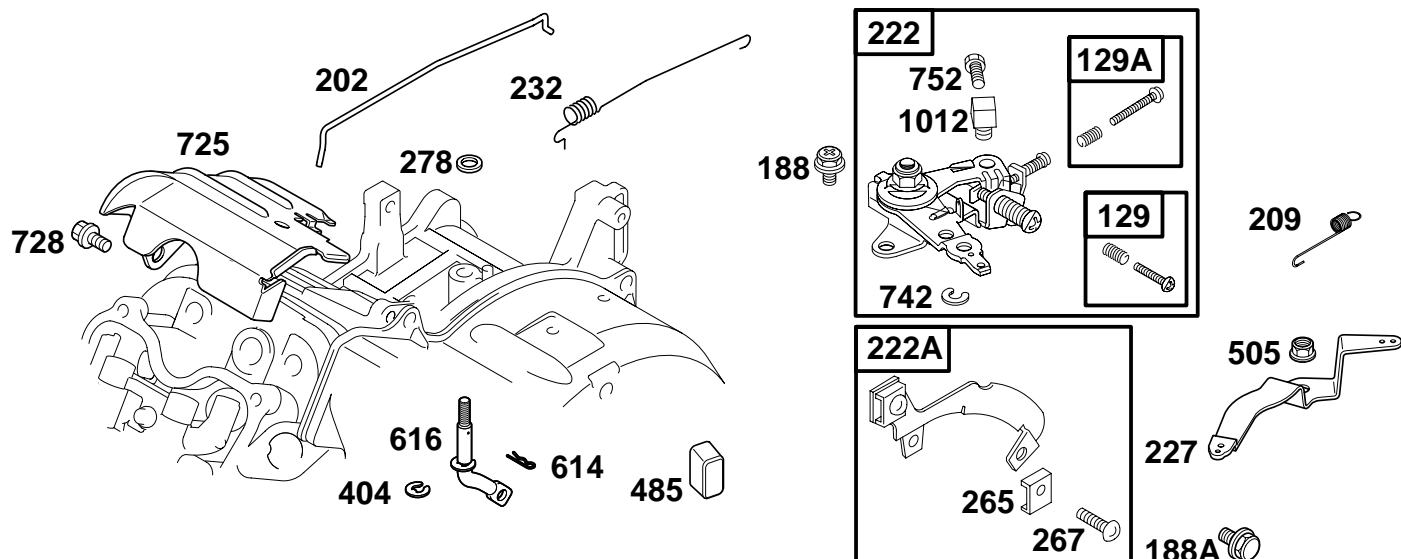

★ Included in Engine Gasket Set-Ref. No. 358.

Δ Included in Valve Gasket Set-Ref. No. 1095.

REF. NO.	PART NO.	DESCRIPTION	REF. NO.	PART NO.	DESCRIPTION	REF. NO.	PART NO.	DESCRIPTION
51	★Δ711499	Gasket-Intake	122	715940	Spacer-Carburetor	125	715978	Carburetor

★ Included in Engine Gasket Set-Ref. No. 358.

Δ Included in Valve Gasket Set-Ref. No. 1095.

REF. NO.	PART NO.	DESCRIPTION	REF. NO.	PART NO.	DESCRIPTION	REF. NO.	PART NO.	DESCRIPTION
129	715854	Screw/Spring—Governor Speed Used on Type No(s). 0005, 0111. Note 715941 Screw/Spring—Governor Speed Used on Type No(s). 0113, 0114.	209	711508	Spring—Governor Used on Type No(s). 0005. Note 711509 Spring—Governor Used on Type No(s). 0111. 711510 Spring—Governor Used on Type No(s). 0113. 711511 Spring—Governor Used on Type No(s). 0114.	222A	715946	Bracket—Control (Remote Throttle) Used on Type No(s). 0005, 0111.
129A	715942	Screw/Spring—Governor Speed Used on Type No(s). 0111.	222	715943	Bracket—Control Used on Type No(s). 0005. Note 715945 Bracket—Control Used on Type No(s). 0113, 0114. 715944 Bracket—Control Used on Type No(s). 0111.	227	711515	Lever—Governor Control
188	710074	Screw (Control Bracket)				232	711512	Spring—Governor Link
188A	710976	Screw (Control Bracket)				265	711506	Clamp—Casing
202	711513	Link—Mechanical Governor				267	711507	Screw (Casing Clamp)
						278	711516	Washer (Governor Control Lever)
						404	710154	Washer (Governor Crank)
						485	692295	Knob—Control
						505	711208	Nut (Governor Control Lever)
						614	710056	Pin—Cotter
						616	711514	Crank—Governor
						725	711503	Shield—Heat
						728	710023	Screw (Heat Shield)
						742	710477	Retainer—E Ring
						752	710748	Screw (Link Retainer)
						1012	710855	Retainer—Link