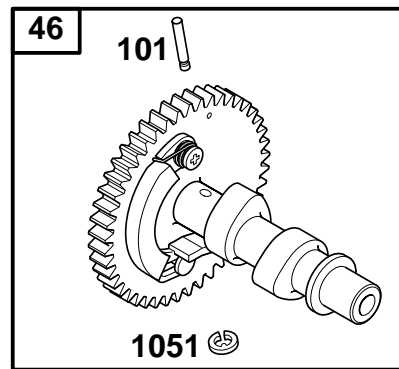

★ Included in Engine Gasket Set—Ref. No. 358.

△ Included in Valve Gasket Set—Ref. No. 1095.

REF. NO.	PART NO.	DESCRIPTION	REF. NO.	PART NO.	DESCRIPTION	REF. NO.	PART NO.	DESCRIPTION
5	715927	Head-Cylinder	40	711491	Retainer-Valve	868	Δ711287	Seal-Valve
7	Δ*711489	Gasket-Cylinder Head	45	711173	Tappet-Valve	914	710057	Screw
13	710020	Screw (Cylinder Head)	53	710148	Stud (Carburetor)			(Rocker Cover)
33	715931	Valve-Exhaust	192	715841	Adjuster-Rocker Arm	1022	Δ*711490	Gasket-Rocker Cover
34	715932	Valve-Intake	296	710099	Stud (Muffler)	1023	715930	Cover-Rocker Arm
35	711492	Spring-Valve (Intake)	798	710234	Screw (Rocker Arm)	1026	711493	Rod-Push
36	711492	Spring-Valve (Exhaust)				1029	715929	Arm-Rocker
						1241	711488	Plate-Valve Spring

★ Included in Engine Gasket Set-Ref. No. 358.

Δ Included in Valve Gasket Set-Ref. No. 1095.

REF. NO.	PART NO.	DESCRIPTION	REF. NO.	PART NO.	DESCRIPTION	REF. NO.	PART NO.	DESCRIPTION
12	★711324	Gasket-Crankcase			<p align="center">————— Note —————</p> <p>715920 Cover-Crankcase Used on Type No(s). 0113, 0114.</p>	22	711523	Screw (Crankcase Cover/Sump)
17A	711522	Bearing-Ball				523	715588	Dipstick
18	715919	Cover-Crankcase Used on Type No(s). 0005, 0111.				718	710005	Pin-Locating
			20	★711520	Seal-Oil (PTO Side)	842	★711521	Seal-O-Ring (Dipstick Tube)

★ Included in Engine Gasket Set-Ref. No. 358.

Δ Included in Valve Gasket Set-Ref. No. 1095.

REF. NO.	PART NO.	DESCRIPTION	REF. NO.	PART NO.	DESCRIPTION	REF. NO.	PART NO.	DESCRIPTION
16	715923	Crankshaft (SAE Keyway) Used on Type No(s). 0005, 0111.			————— Note ————— 715925 Crankshaft (JIS Taper) Used on Type No(s). 0113, 0114.	46	715926	Camshaft
			24	710037	Key-Flywheel	101	711135	Pin-Shaft
						146	710037	Key-Timing
						741	711136	Gear-Timing (Spur Gear)
						1051	710548	Ring-Retaining