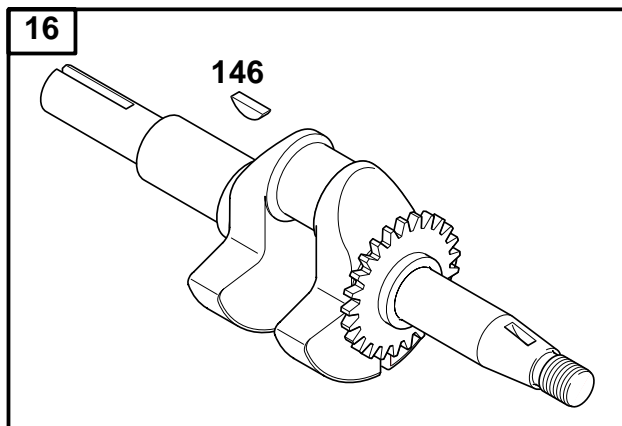

★ Included in Engine Gasket Set—Ref. No. 358.

△ Included in Valve Gasket Set—Ref. No. 1095.

REF. NO.	PART NO.	DESCRIPTION	REF. NO.	PART NO.	DESCRIPTION	REF. NO.	PART NO.	DESCRIPTION
5	715927	Head-Cylinder	40	711491	Retainer-Valve	868	Δ711287	Seal-Valve
7	Δ*711489	Gasket-Cylinder Head	45	711173	Tappet-Valve	914	710057	Screw
13	710020	Screw (Cylinder Head)	53	710148	Stud (Carburetor)			(Rocker Cover)
33	715931	Valve-Exhaust	192	715841	Adjuster-Rocker Arm	1022	Δ*711490	Gasket-Rocker Cover
34	715932	Valve-Intake	296	710099	Stud (Muffler)	1023	715930	Cover-Rocker Arm
35	711492	Spring-Valve (Intake)	798	710234	Screw (Rocker Arm)	1026	711493	Rod-Push
36	711492	Spring-Valve (Exhaust)				1029	715929	Arm-Rocker
						1241	711488	Plate-Valve Spring

★ Included in Engine Gasket Set-Ref. No. 358.

Δ Included in Valve Gasket Set-Ref. No. 1095.

REF. NO.	PART NO.	DESCRIPTION	REF. NO.	PART NO.	DESCRIPTION	REF. NO.	PART NO.	DESCRIPTION
12	★711324	Gasket-Crankcase			<p align="center">————— Note —————</p> <p>715920 Cover-Crankcase Used on Type No(s). 0113, 0114.</p>	22	711523	Screw (Crankcase Cover/Sump)
17A	711522	Bearing-Ball				523	715588	Dipstick
18	715919	Cover-Crankcase Used on Type No(s). 0005, 0111.				718	710005	Pin-Locating
			20	★711520	Seal-Oil (PTO Side)	842	★711521	Seal-O-Ring (Dipstick Tube)

★ Included in Engine Gasket Set-Ref. No. 358.

Δ Included in Valve Gasket Set-Ref. No. 1095.

REF. NO.	PART NO.	DESCRIPTION	REF. NO.	PART NO.	DESCRIPTION	REF. NO.	PART NO.	DESCRIPTION
16	715923	Crankshaft (SAE Keyway) Used on Type No(s). 0005, 0111.			————— Note ————— 715925 Crankshaft (JIS Taper) Used on Type No(s). 0113, 0114.	46	715926	Camshaft
			24	710037	Key-Flywheel	101	711135	Pin-Shaft
						146	710037	Key-Timing
						741	711136	Gear-Timing (Spur Gear)
						1051	710548	Ring-Retaining