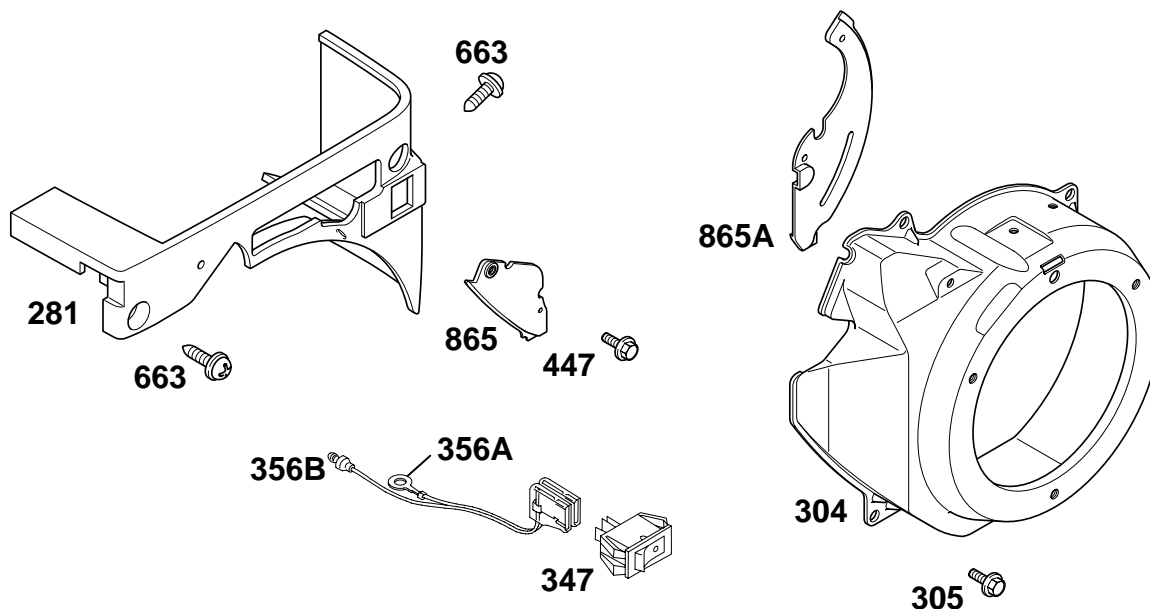

1036 EMISSIONS LABEL

REF. NO.	PART NO.	DESCRIPTION	REF. NO.	PART NO.	DESCRIPTION	REF. NO.	PART NO.	DESCRIPTION
281	711543	Panel—Control Used on Type No(s). 0005. —— Note —— 711544 Panel—Control Used on Type No(s). 0111.	305	710023	Screw (Blower Housing)	663	711249	Screw (Control Panel)
304	711533	Housing—Blower Used on Type No(s). 0005, 0111. —— Note —— 711534 Housing— Blower Used on Type No(s). 0113, 0114.	347	691995	Switch—Rocker Used on Type No(s). 0111.	865	711536	Cover—Air Guide
			356A	710087	Wire—Stop Used on Type No(s). 0111.	865A	711535	Cover—Air Guide
			356B	710120	Wire—Stop Used on Type No(s). 0111.	1036	711545	Label—Emissions
			447	710023	Screw (Air Guide Cover)			

★ Included in Engine Gasket Set—Ref. No. 358.

△ Included in Valve Gasket Set—Ref. No. 1095.