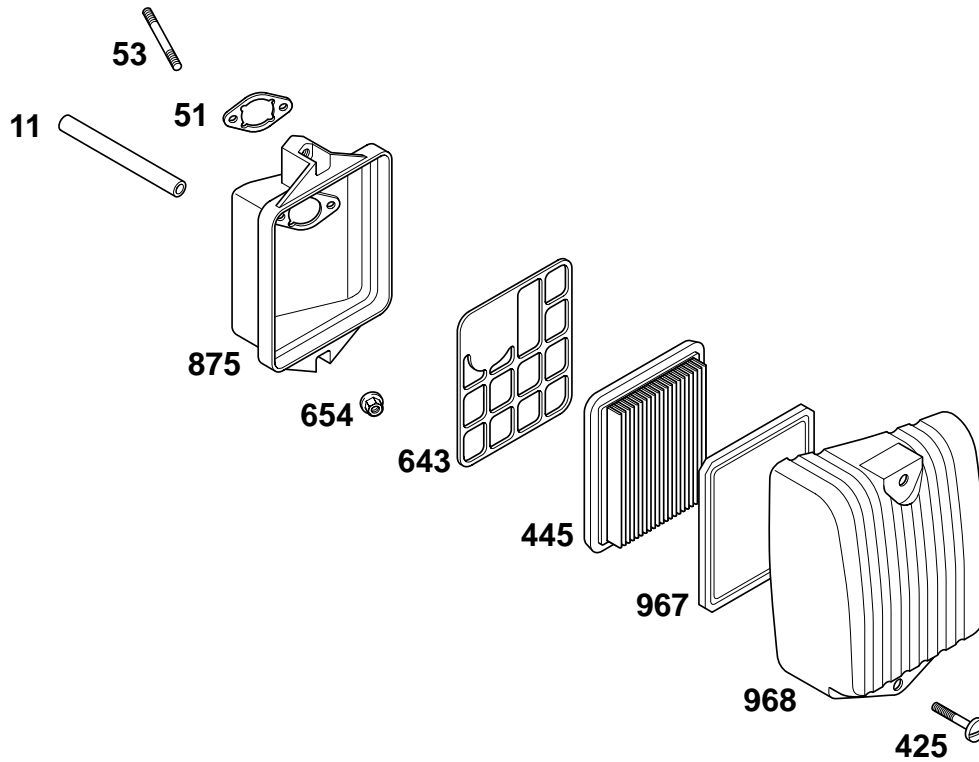

REF. NO.	PART NO.	DESCRIPTION	REF. NO.	PART NO.	DESCRIPTION	REF. NO.	PART NO.	DESCRIPTION
11	710115	Tube-Breather (Cut to Required Length)	425	711163	Screw (Air Cleaner Cover)	875	711138	Base-Air Cleaner (Plastic) (Carburetor)
51	★Δ711499	Gasket-Intake	445	711459	Filter-Air Cleaner Cartridge	967	711460	Filter-Pre Cleaner
53	710148	Stud (Carburetor)	643	711461	Retainer-Air Filter	968	711495	Cover-Air Cleaner
			654	710068	Nut			

★ Included in Engine Gasket Set-Ref. No. 358.

Δ Included in Valve Gasket Set-Ref. No. 1095.