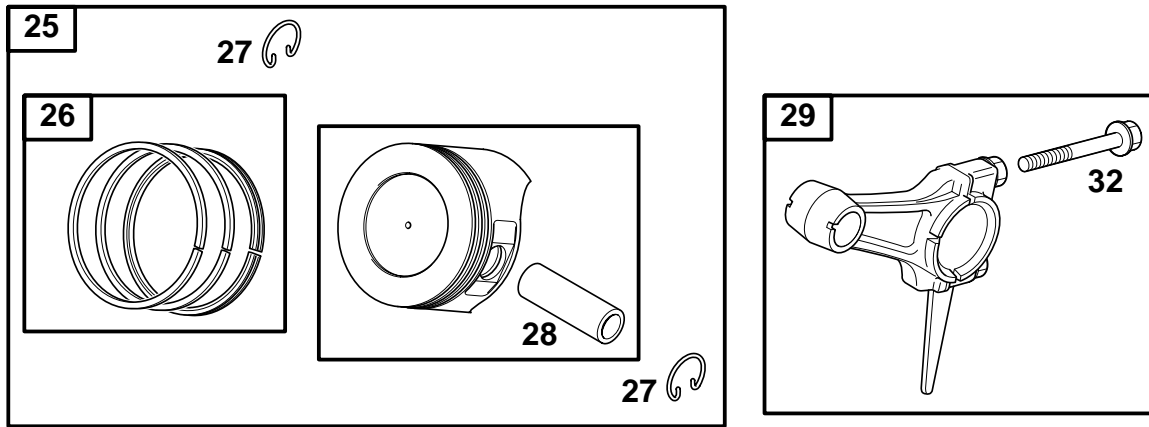

★ Included in Engine Gasket Set-Ref. No. 358.

Δ Included in Valve Gasket Set-Ref. No. 1095.

REF. NO.	PART NO.	DESCRIPTION	REF. NO.	PART NO.	DESCRIPTION	REF. NO.	PART NO.	DESCRIPTION
16	715923	Crankshaft (SAE Keyway) Used on Type No(s). 0005, 0111.			————— Note ————— 715925 Crankshaft (JIS Taper) Used on Type No(s). 0113, 0114.	46	715926	Camshaft
			24	710037	Key-Flywheel	101	711135	Pin-Shaft
						146	710037	Key-Timing
						741	711136	Gear-Timing (Spur Gear)
						1051	710548	Ring-Retaining

★ Included in Engine Gasket Set-Ref. No. 358.

△ Included in Valve Gasket Set-Ref. No. 1095.

REF. NO.	PART NO.	DESCRIPTION	REF. NO.	PART NO.	DESCRIPTION	REF. NO.	PART NO.	DESCRIPTION
25	715935	Piston Assembly (Standard) Note 715936 Piston Assembly (.020" Oversize)	26	715938	Ring Set (Standard) Note 715939 Ring Set (.020" Oversize)	29	715933	Rod-Connecting (Standard) Note 715934 Rod-Connecting (.020" Undersize)
			27	711494	Lock-Piston Pin	32	710041	Screw (Connecting Rod)
			28	715937	Pin-Piston (Standard)			