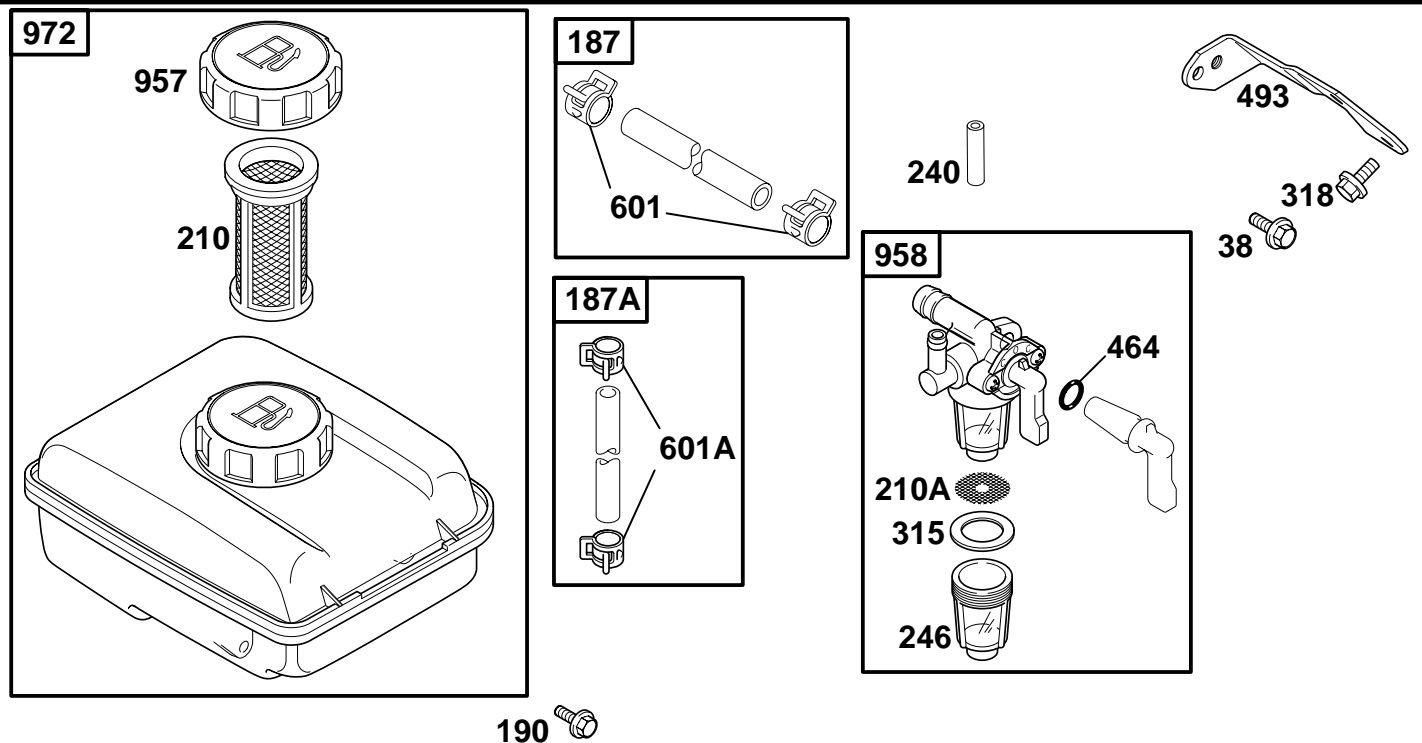

REF. NO.	PART NO.	DESCRIPTION	REF. NO.	PART NO.	DESCRIPTION	REF. NO.	PART NO.	DESCRIPTION
38	710057	Screw (Fuel Shut-Off Valve) Used on Type No(s). 0005, 0111. Note 711548 Screw (Fuel Shut Off Valve) Used on Type No(s). 0113, 0114.	187A	715126	Line-Fuel (4mm Inside Diameter, Fuel Shut Off Valve To Carburetor) (Cut to Required Length)	601	710067	Clamp-Hose Used on Type No(s). 0005, 0111. Note 711549 Clamp-Hose Used on Type No(s). 0113, 0114.
187	715125	Line-Fuel (8mm Inside Diameter, Fuel Tank To Fuel Shut Off Valve) (Cut to Required Length) Used on Type No(s). 0005, 0111. Note 715954 Line-Fuel (8mm Inside Diameter, Fuel Tank To Fuel Shut Off Valve) Used on Type No(s). 0113, 0114.	190	711142	Screw (Fuel Tank)	601A	710075	Clamp-Hose
			210	710065	Strainer-Fuel	957	711537	Cap-Fuel Tank (Plastic)
			210A	710071	Strainer-Fuel	958	715901	Valve-Fuel Shut Off (Plastic) Used on Type No(s). 0005, 0111. Note 711547 Valve-Fuel Shut Off (Plastic) Used on Type No(s). 0113, 0114.
			240	711550	Filter-Fuel Used on Type No(s). 0113, 0114.	972	715951	Tank-Fuel (Plastic) Used on Type No(s). 0005, 0111.
			246	710070	Bowl-Fuel Filter			
			315	★710072	Seal-O-Ring (Filter Bowl)			
			318	710074	Screw (Mounting Bracket)			
			464	★710069	Seal-O-Ring (Fuel Shut Off Valve)			
			493	711538	Bracket-Mounting Used on Type No(s). (0005, 0111). Note 711546 Bracket-Mounting Used on Type No(s). (0113, 0114).			

★ Included in Engine Gasket Set-Ref. No. 358.

△ Included in Valve Gasket Set-Ref. No. 1095.