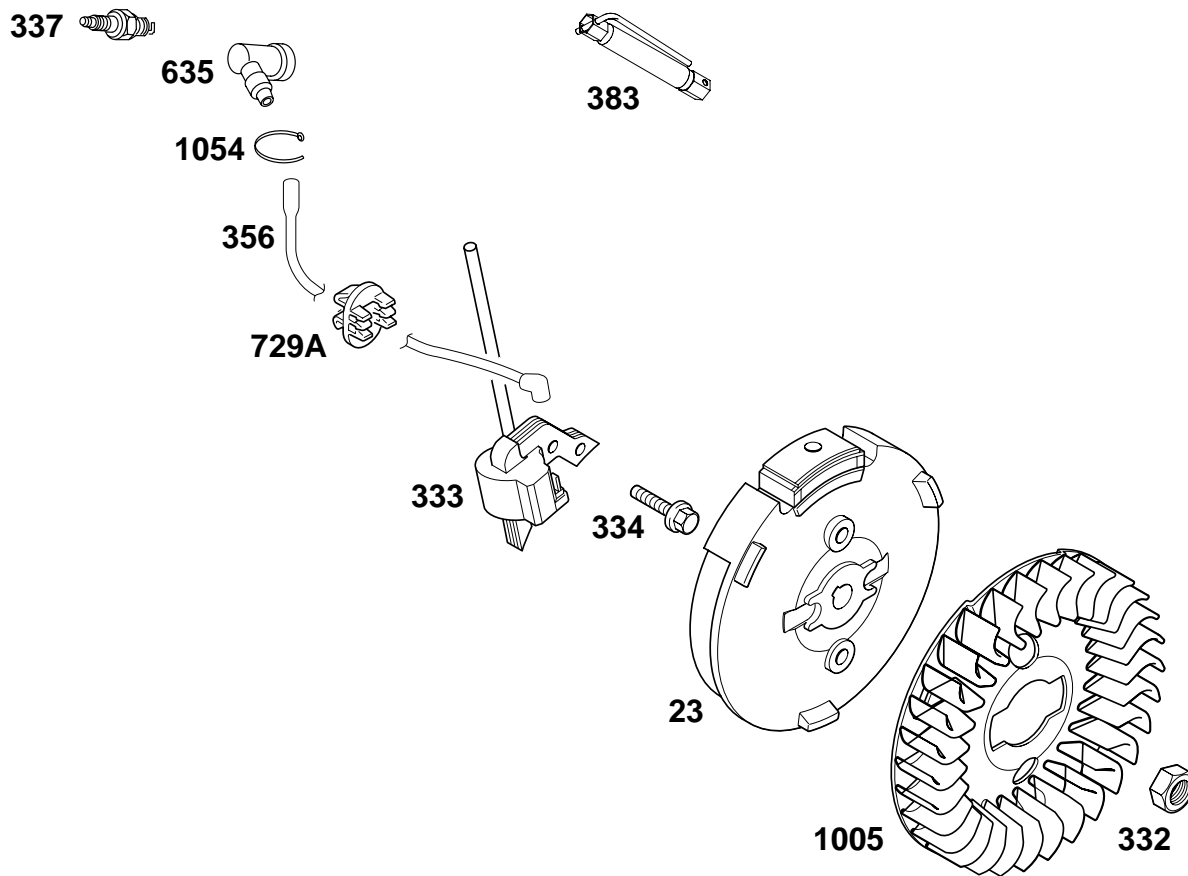

★ Included in Engine Gasket Set-Ref. No. 358.

Δ Included in Valve Gasket Set-Ref. No. 1095.

REF. NO.	PART NO.	DESCRIPTION	REF. NO.	PART NO.	DESCRIPTION	REF. NO.	PART NO.	DESCRIPTION
16	715923	Crankshaft (SAE Keyway) Used on Type No(s). 0005, 0111.			————— Note ————— 715925 Crankshaft (JIS Taper) Used on Type No(s). 0113, 0114.	46	715926	Camshaft
			24	710037	Key-Flywheel	101	711135	Pin-Shaft
						146	710037	Key-Timing
						741	711136	Gear-Timing (Spur Gear)
						1051	710548	Ring-Retaining

★ Included in Engine Gasket Set-Ref. No. 358.

△ Included in Valve Gasket Set-Ref. No. 1095.

REF. NO.	PART NO.	DESCRIPTION	REF. NO.	PART NO.	DESCRIPTION	REF. NO.	PART NO.	DESCRIPTION
25	715935	Piston Assembly (Standard) Note 715936 Piston Assembly (.020" Oversize)	26	715938	Ring Set (Standard) Note 715939 Ring Set (.020" Oversize)	29	715933	Rod-Connecting (Standard) Note 715934 Rod-Connecting (.020" Undersize)
			27	711494	Lock-Piston Pin	32	710041	Screw (Connecting Rod)
			28	715937	Pin-Piston (Standard)			

★ Included in Engine Gasket Set-Ref. No. 358.

△ Included in Valve Gasket Set-Ref. No. 1095.

REF. NO.	PART NO.	DESCRIPTION	REF. NO.	PART NO.	DESCRIPTION	REF. NO.	PART NO.	DESCRIPTION
23	711525	Flywheel	337	711252	Plug-Spark	1005	711527	Fan-Flywheel
332	711528	Nut (Flywheel)	356	710324	Wire-Stop	1054	711529	Tie-Cable
333	711526	Armature-Magneto	383	19374	Wrench-Spark Plug			
334	711142	Screw (Magneto Armature)	635	710634	Boot-Spark Plug			
			729A	710046	Clip-Wire			