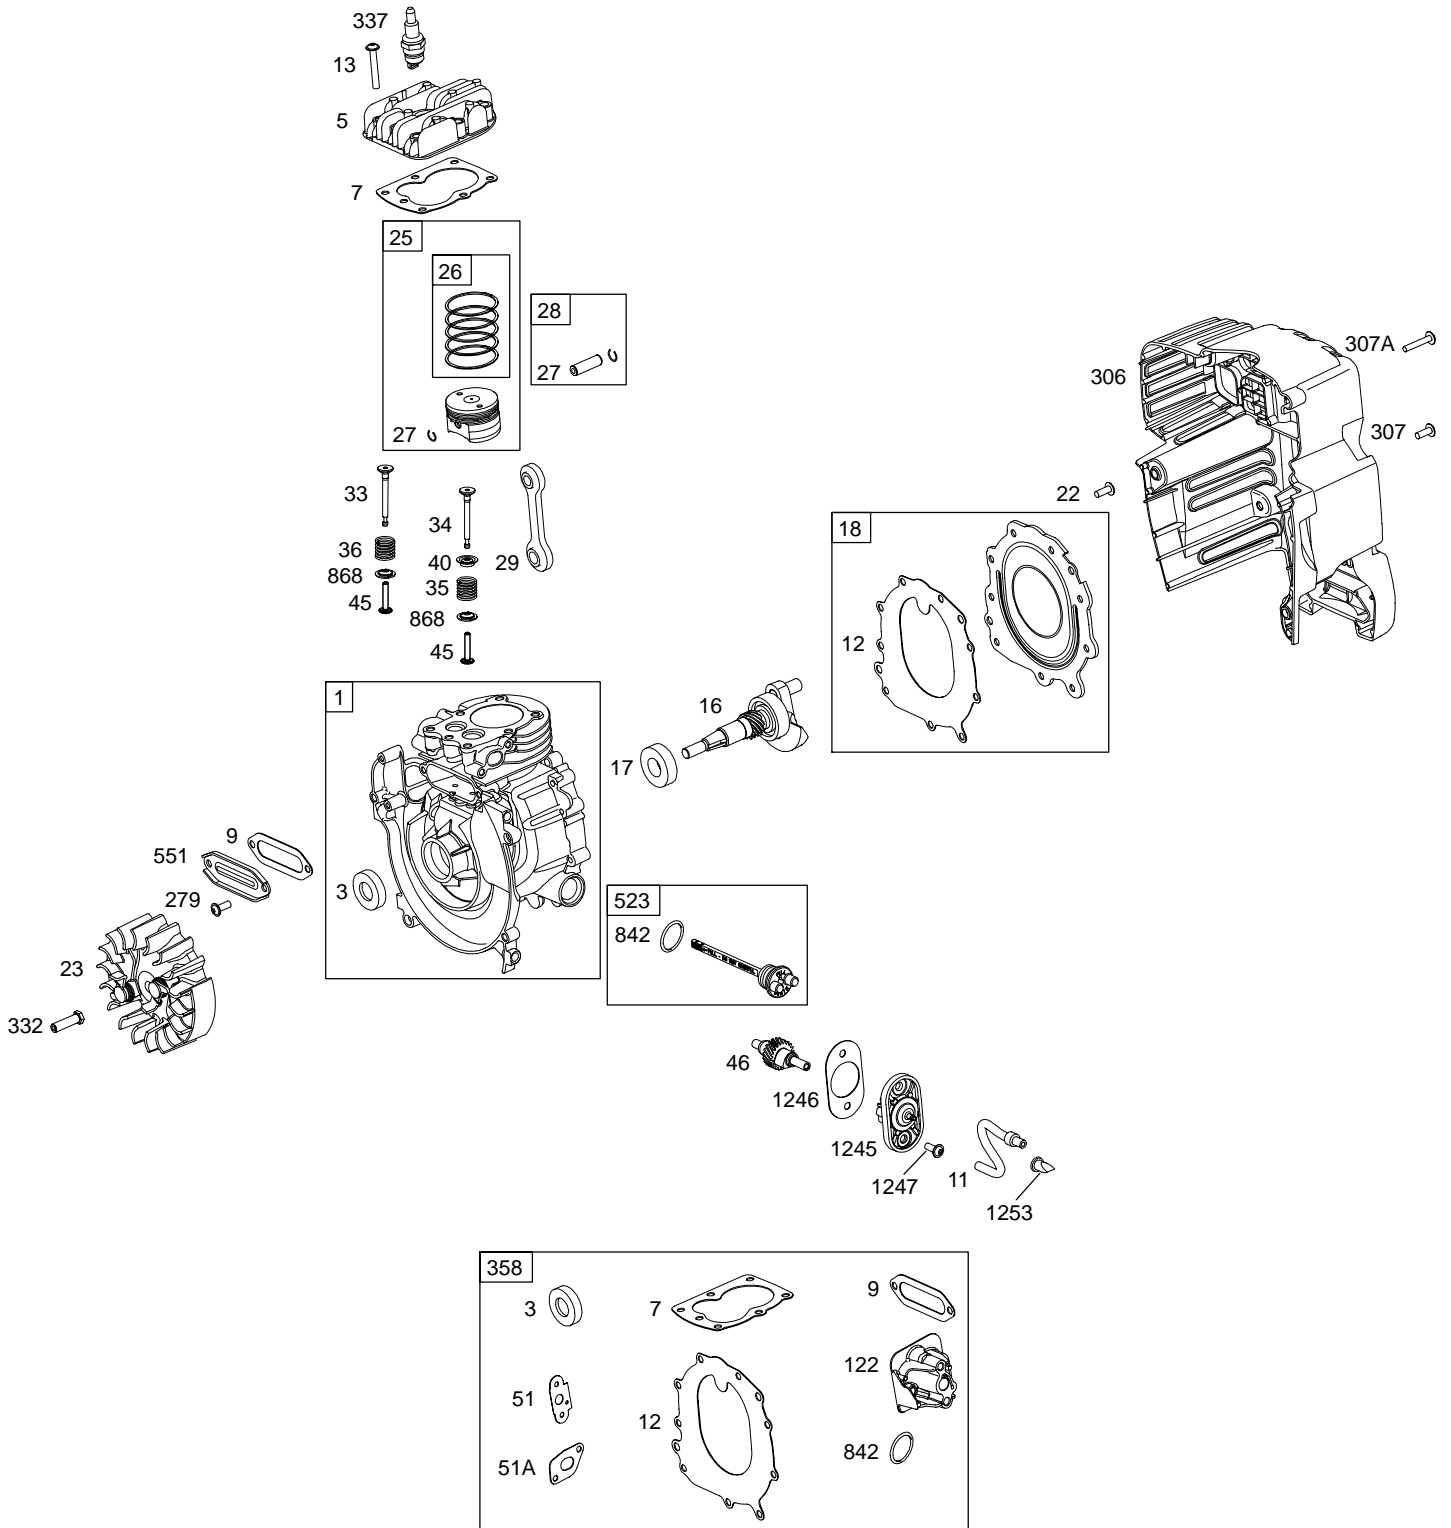

Illustrations cover a range of engines. Parts shown without corresponding text may not be used on your specific engine.