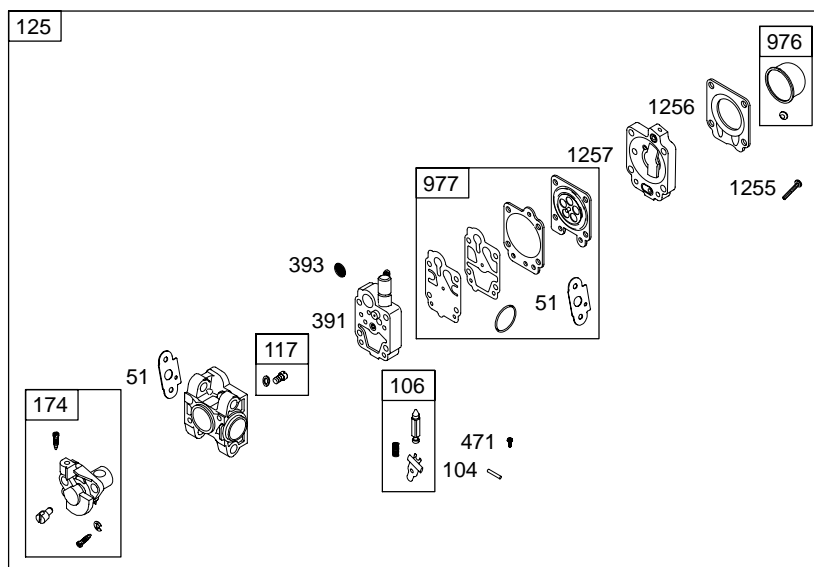

Illustrations cover a range of engines. Parts shown without corresponding text may not be used on your specific engine.
6848-3 Assemblies include all parts shown in frames.