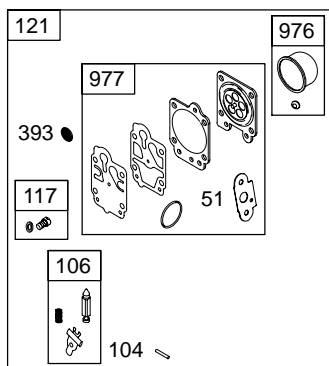

Illustrations cover a range of engines. Parts shown without corresponding text may not be used on your specific engine.
6848-3 Assemblies include all parts shown in frames.