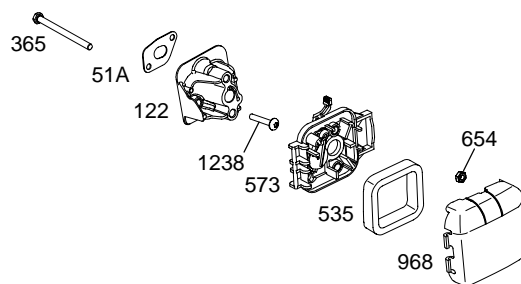

021000

Illustrated Parts List

Model Series

021000

TYPE NUMBERS
0111 through 0111.

For Use On Engines Built Before Date Code – 01093000

TABLE OF CONTENTS

Air Cleaner	3
Blower Housing/Shrouds	4
Cams	2
Carburetor	3
Crankcase Cover/Sump	2
Crankshaft	2
Cylinder	2
Flywheel	2
Fuel Tank	4
Head	2
Ignition	4
Kits/Gaskets – Carburetor	3
Kits/Gaskets – Engine	2
Muffler	4
Oil	2
Piston Group	2
Rewind	4
Valves	2

Illustrations cover a range of engines. Parts shown without corresponding text may not be used on your specific engine.

Illustrations cover a range of engines. Parts shown without corresponding text may not be used on your specific engine.
 6848-3 Assemblies include all parts shown in frames.