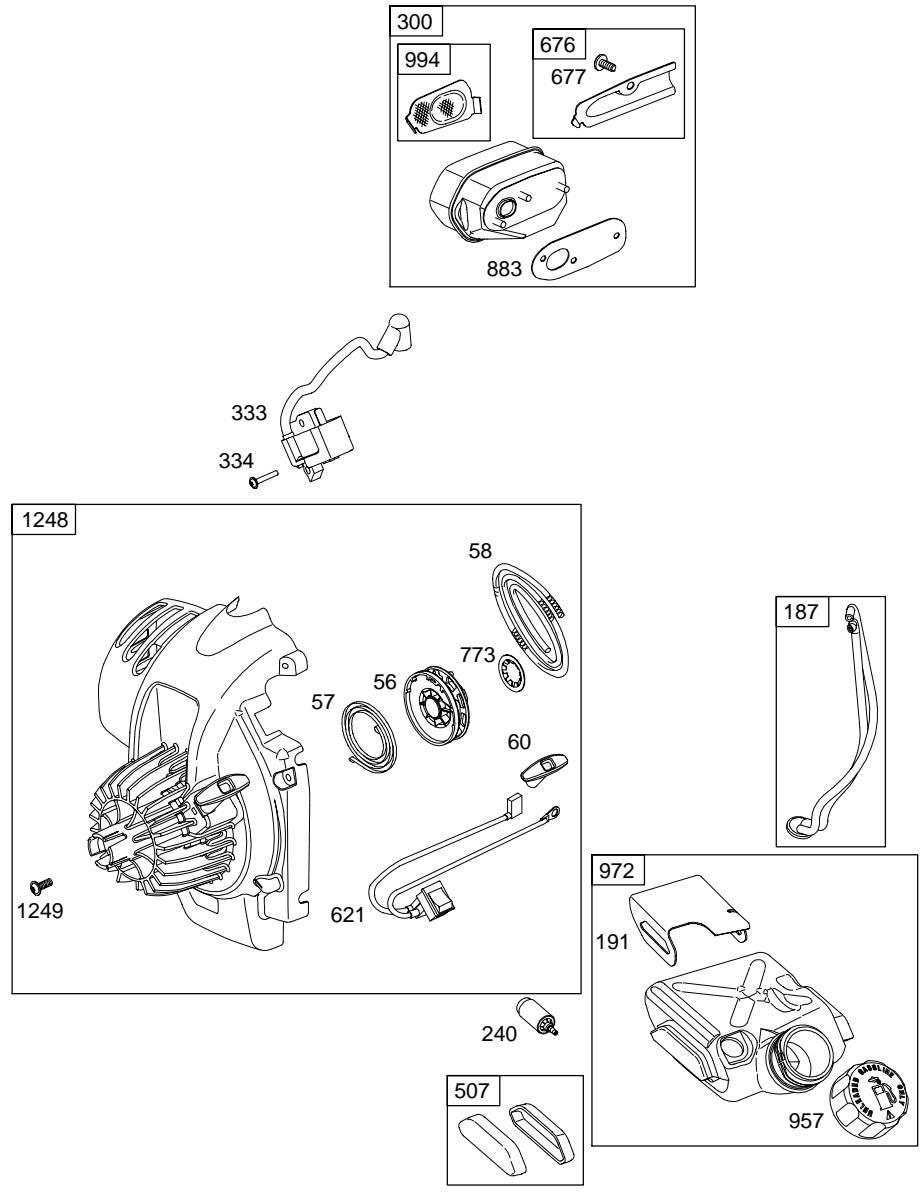

021000

Illustrated Parts List

Model Series

021000

TYPE NUMBERS
0111 through 0111.

For Use On Engines Built Before Date Code – 01093000

TABLE OF CONTENTS

Air Cleaner	3
Blower Housing/Shrouds	4
Cams	2
Carburetor	3
Crankcase Cover/Sump	2
Crankshaft	2
Cylinder	2
Flywheel	2
Fuel Tank	4
Head	2
Ignition	4
Kits/Gaskets – Carburetor	3
Kits/Gaskets – Engine	2
Muffler	4
Oil	2
Piston Group	2
Rewind	4
Valves	2

Illustrations cover a range of engines. Parts shown without corresponding text may not be used on your specific engine.

Illustrations cover a range of engines. Parts shown without corresponding text may not be used on your specific engine.
 6848-3 Assemblies include all parts shown in frames.